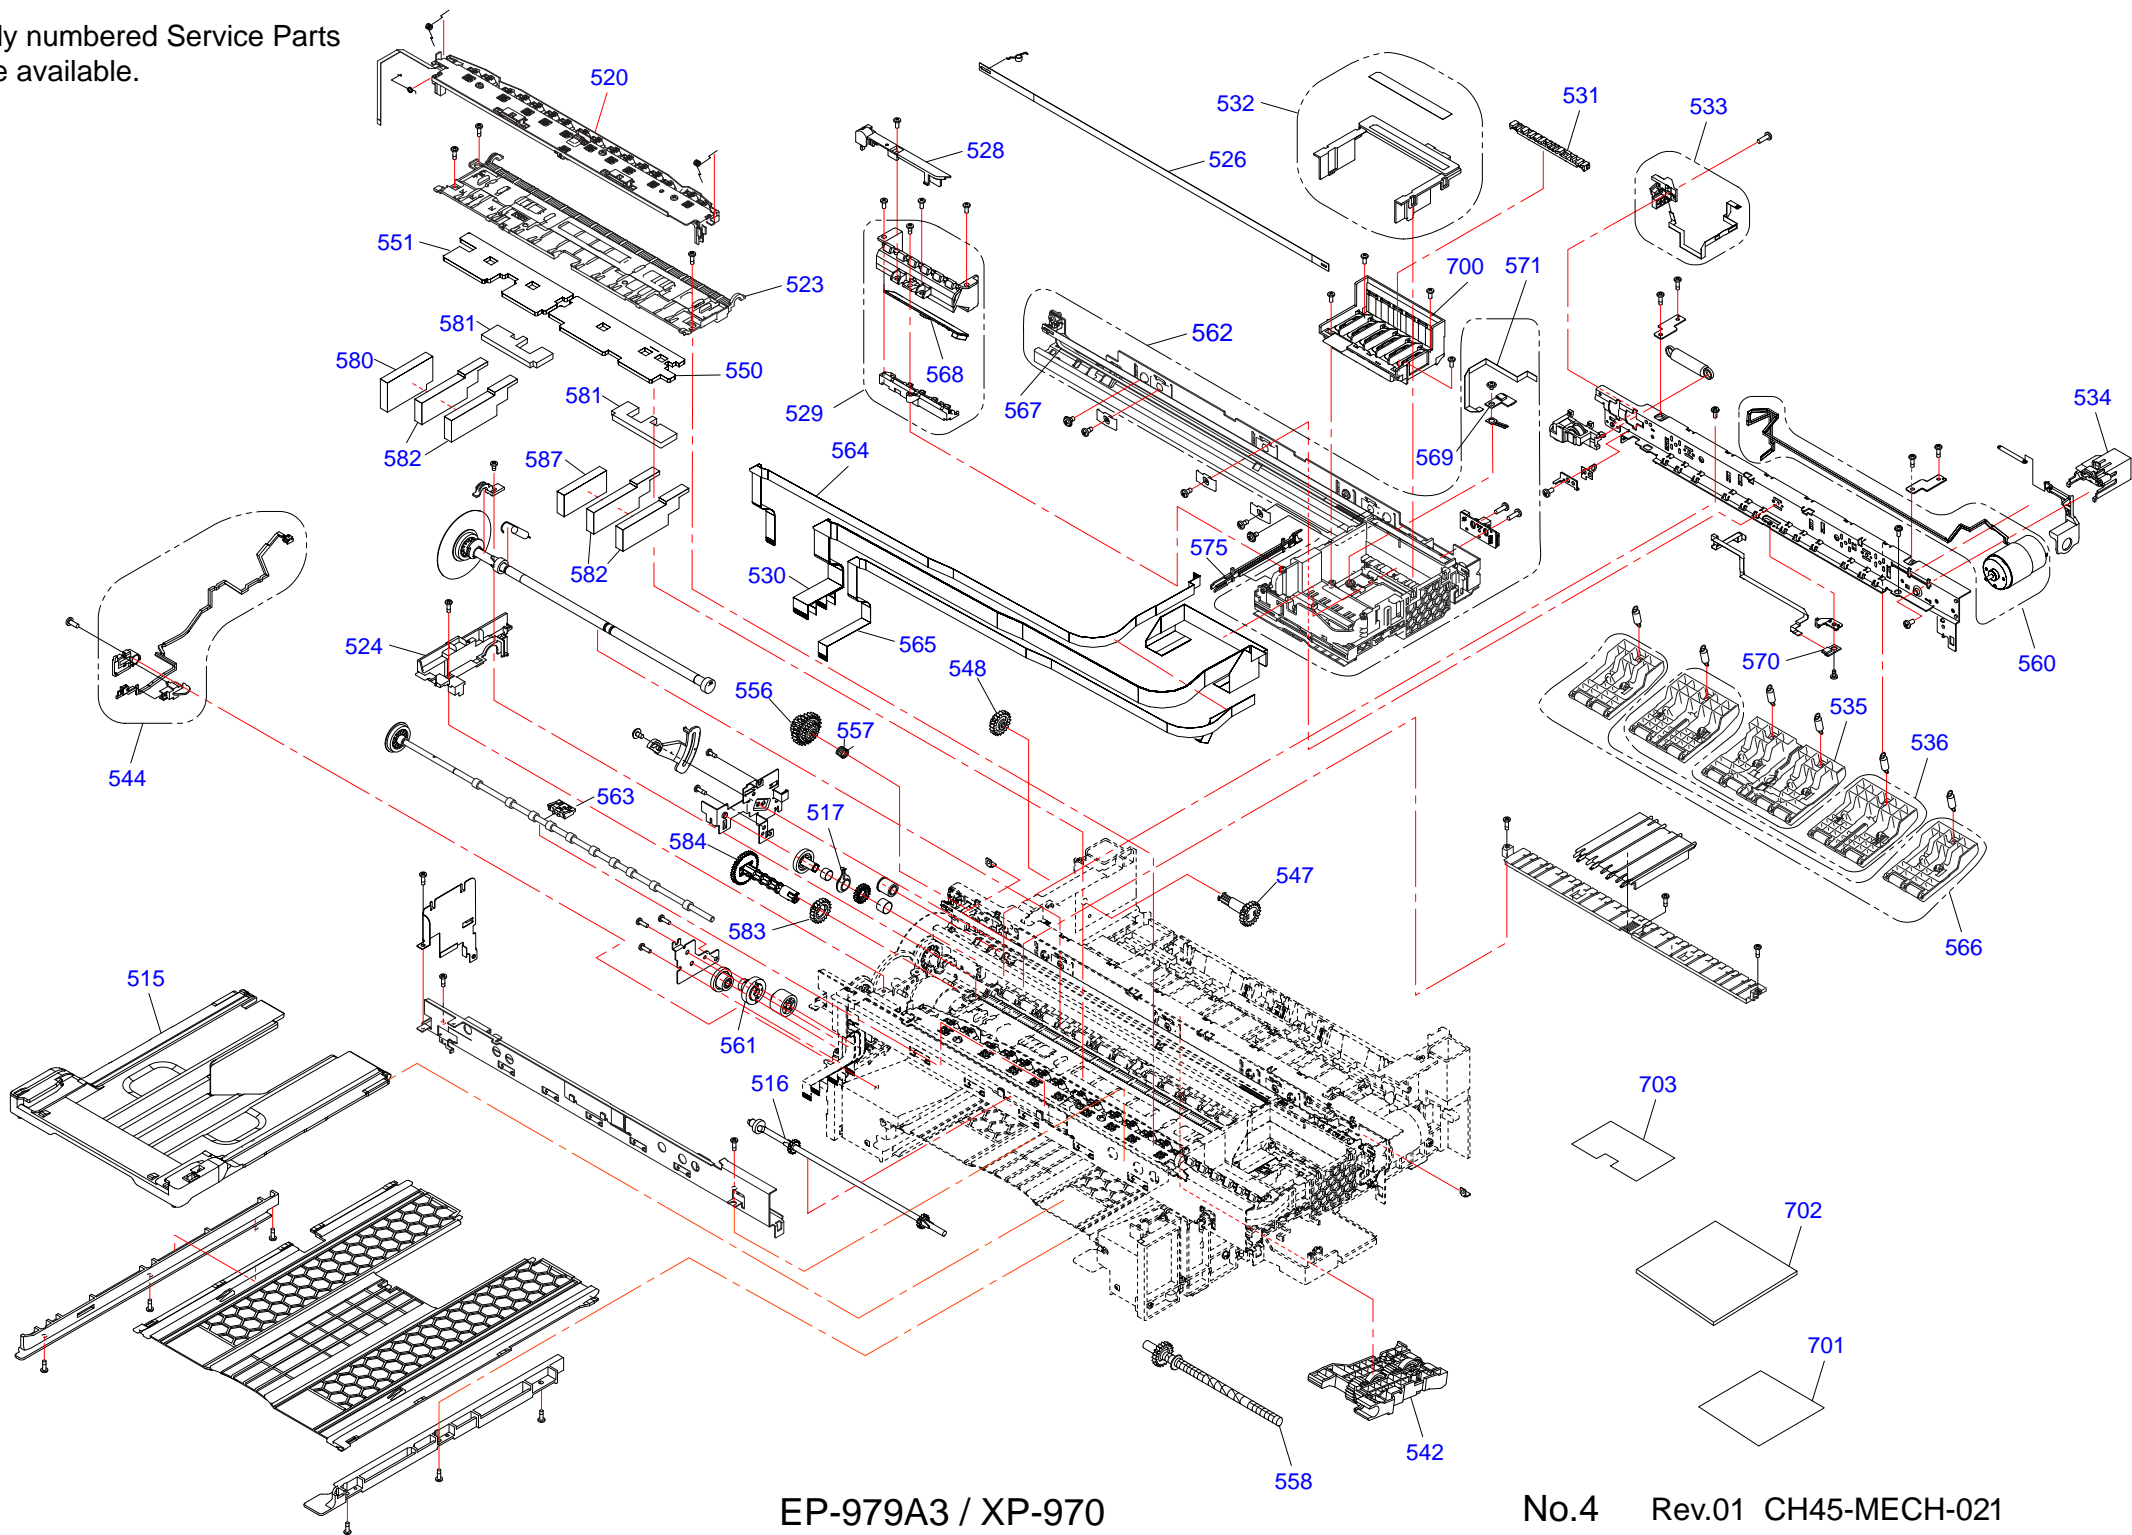

Only numbered Service Parts are available.

EP-979A3 / XP-970

No.1 Rev.01 CH45-CASE-011

Only numbered Service Parts are available.

Only numbered Service Parts are available.

Only numbered Service Parts are available.

EP-979A3 / XP-970

No.4 Rev.01 CH45-MECH-021

Only numbered Service Parts are available.