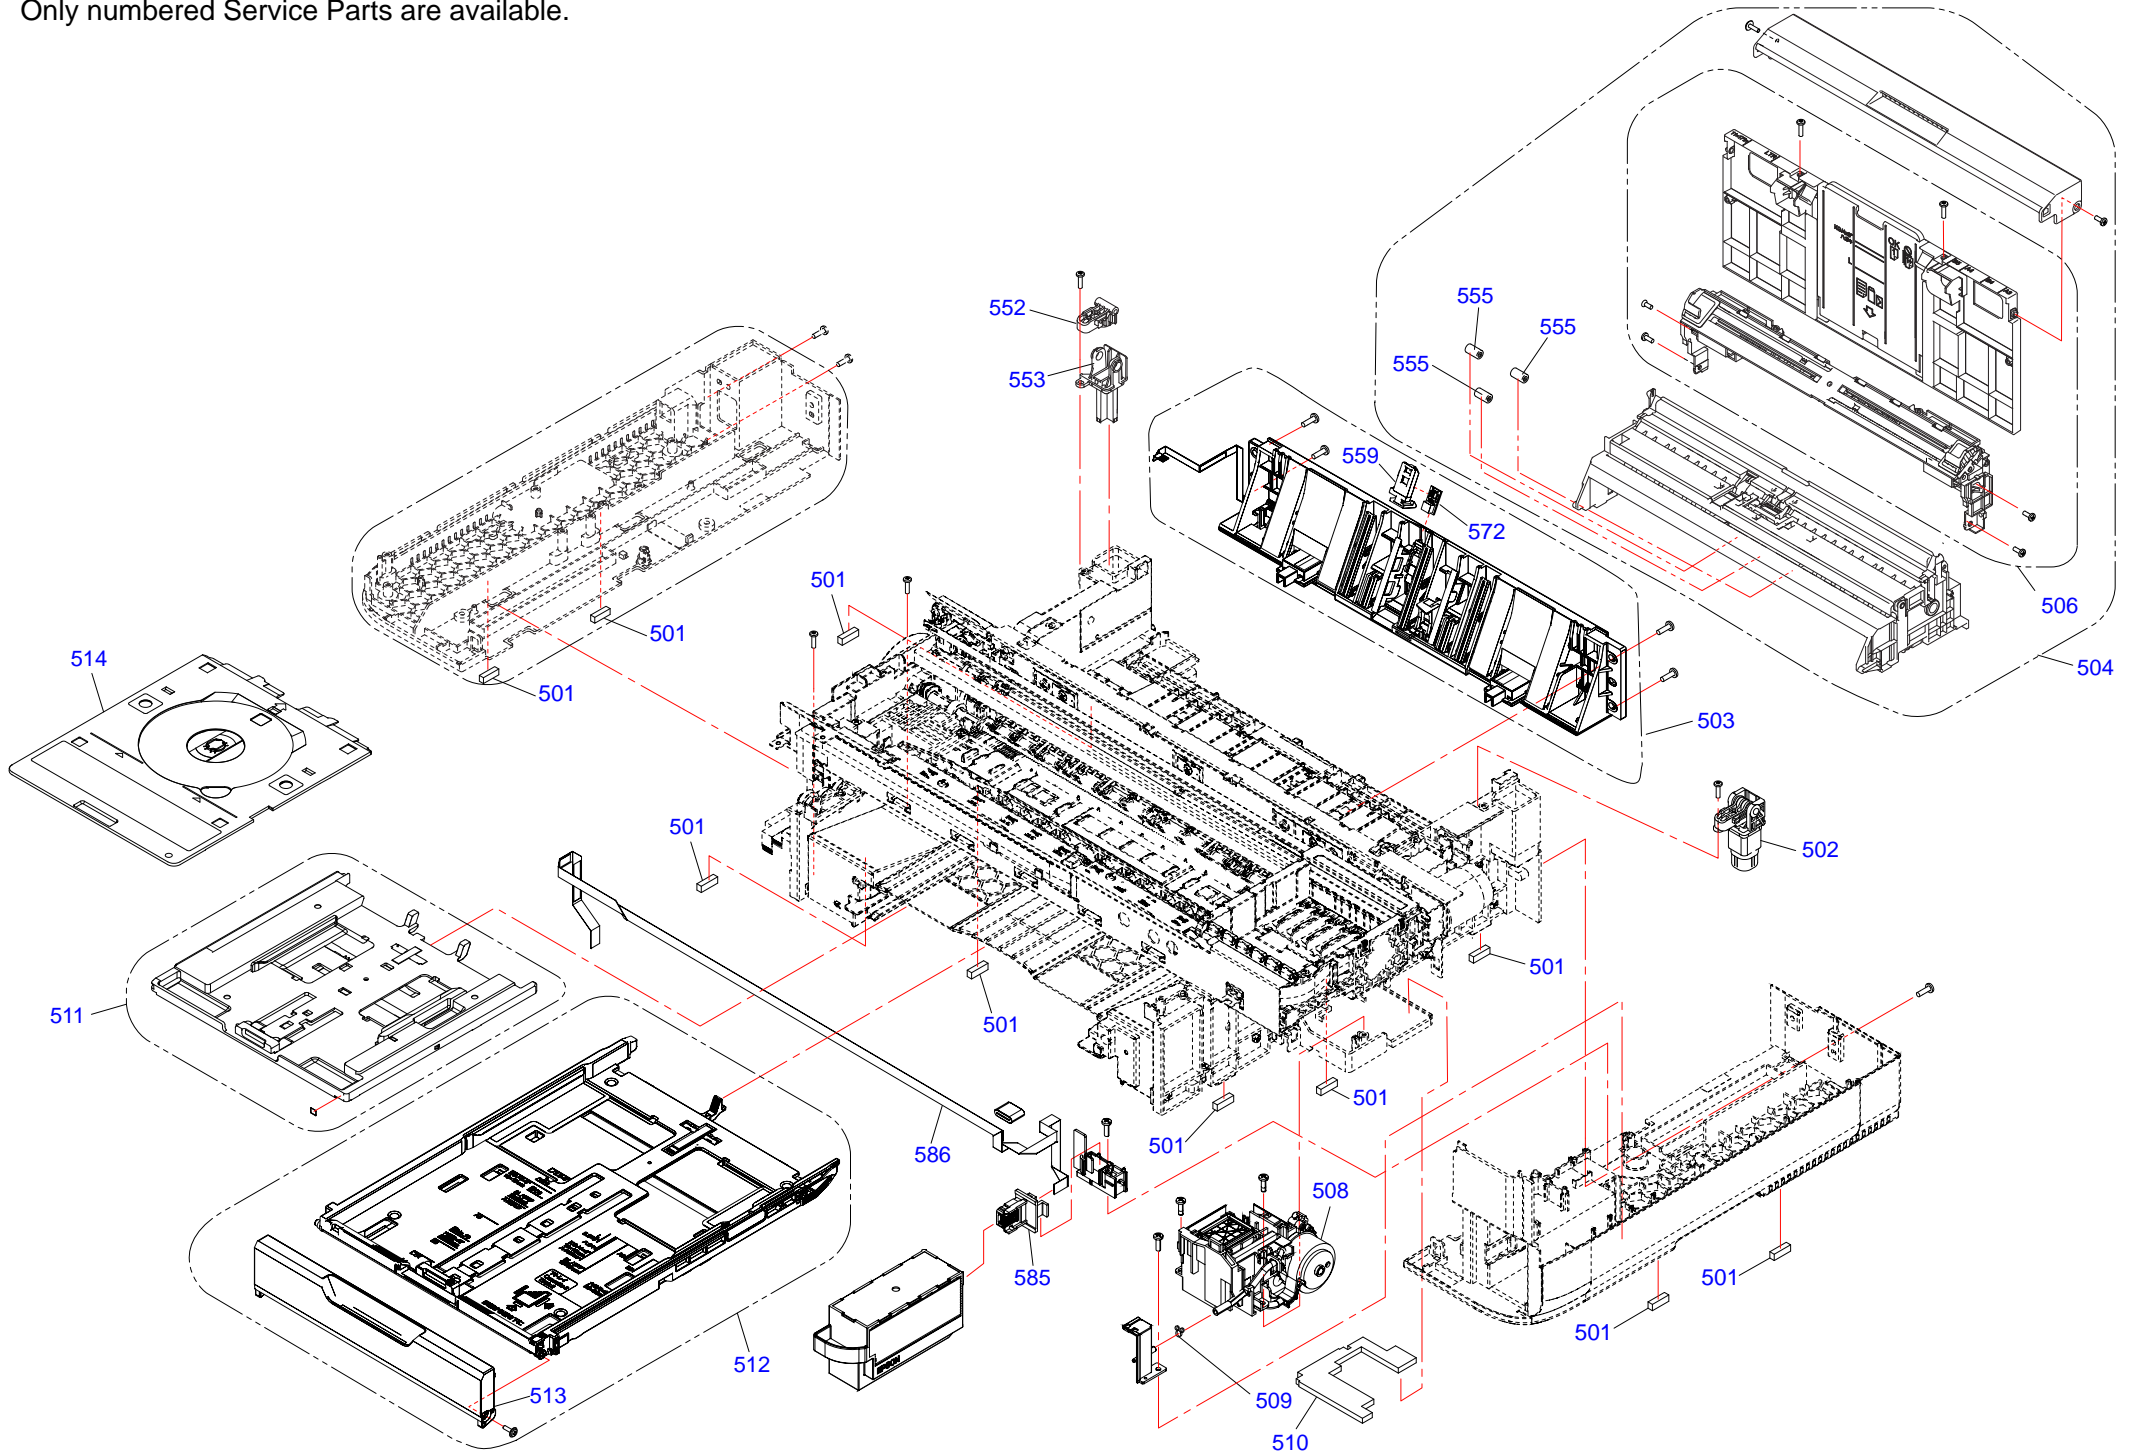

Only numbered Service Parts are available.

EP-979A3 / XP-970

No.1 Rev.01 CH45-CASE-011

Only numbered Service Parts are available.

Only numbered Service Parts are available.

Only numbered Service Parts are available.

EP-979A3 / XP-970

No.4 Rev.01 CH45-MECH-021

Only numbered Service Parts are available.