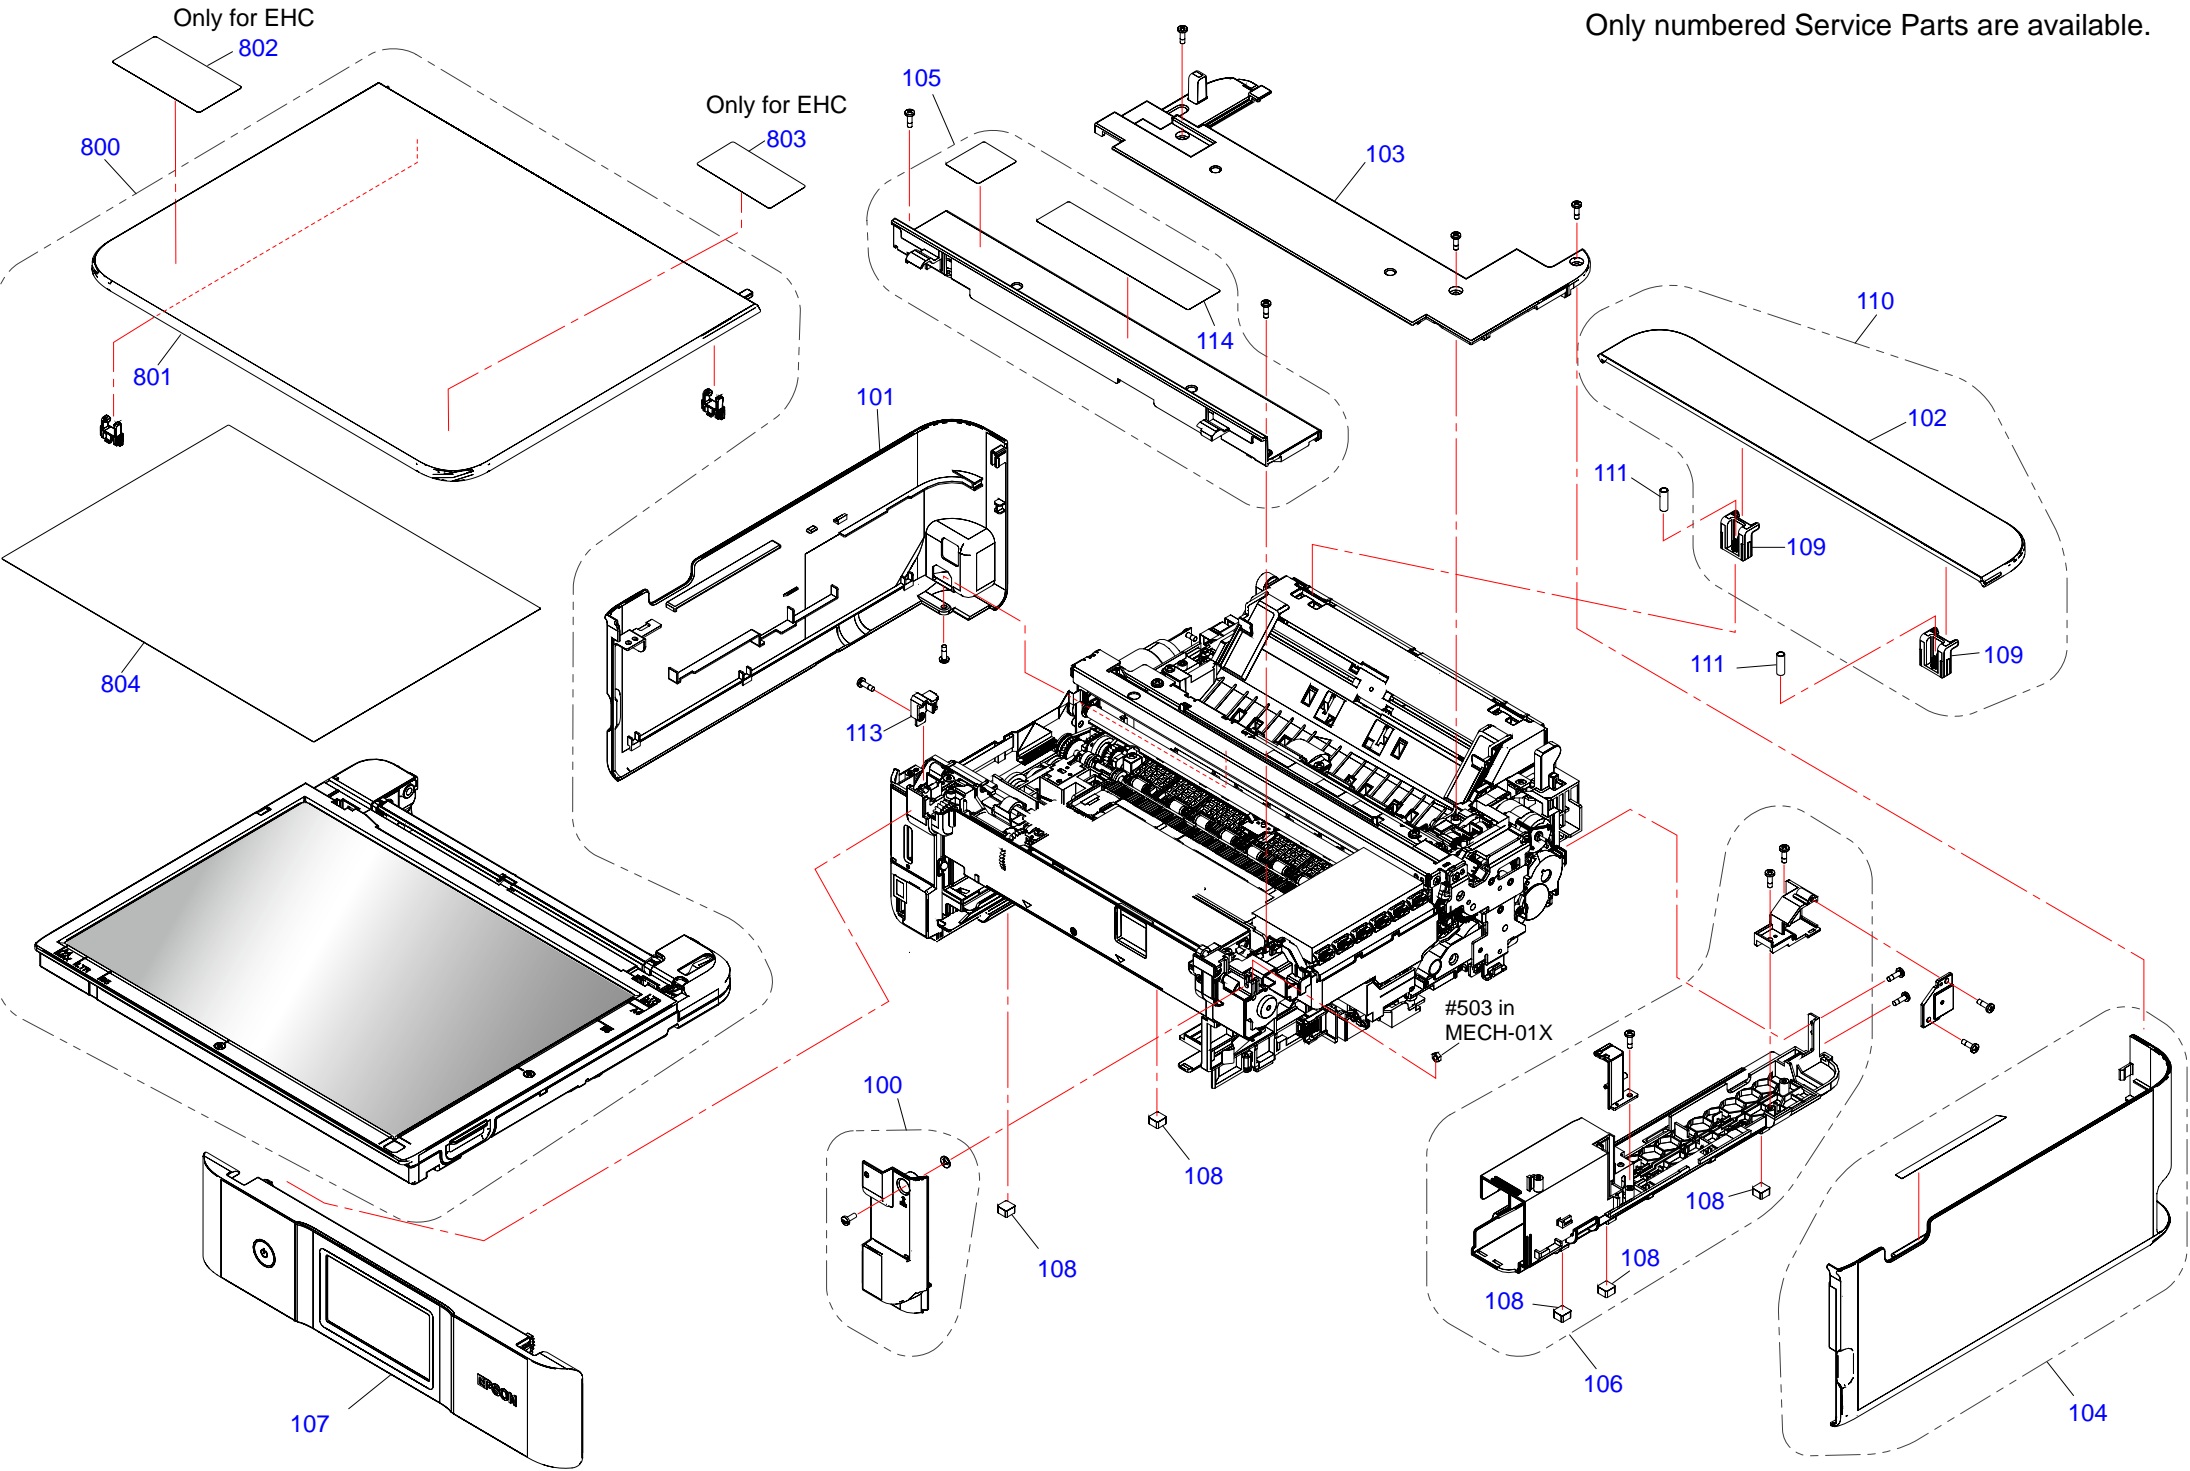

Only numbered Service Parts are available.

Only numbered Service Parts are available.

Only numbered Service Parts are available.

Only numbered Service Parts  
are available.

EP-887AB/EP-887AW/EP-887AP/XP-8800

No.4

Rev.01 CL73-MECH-021

Only numbered Service Parts are available.