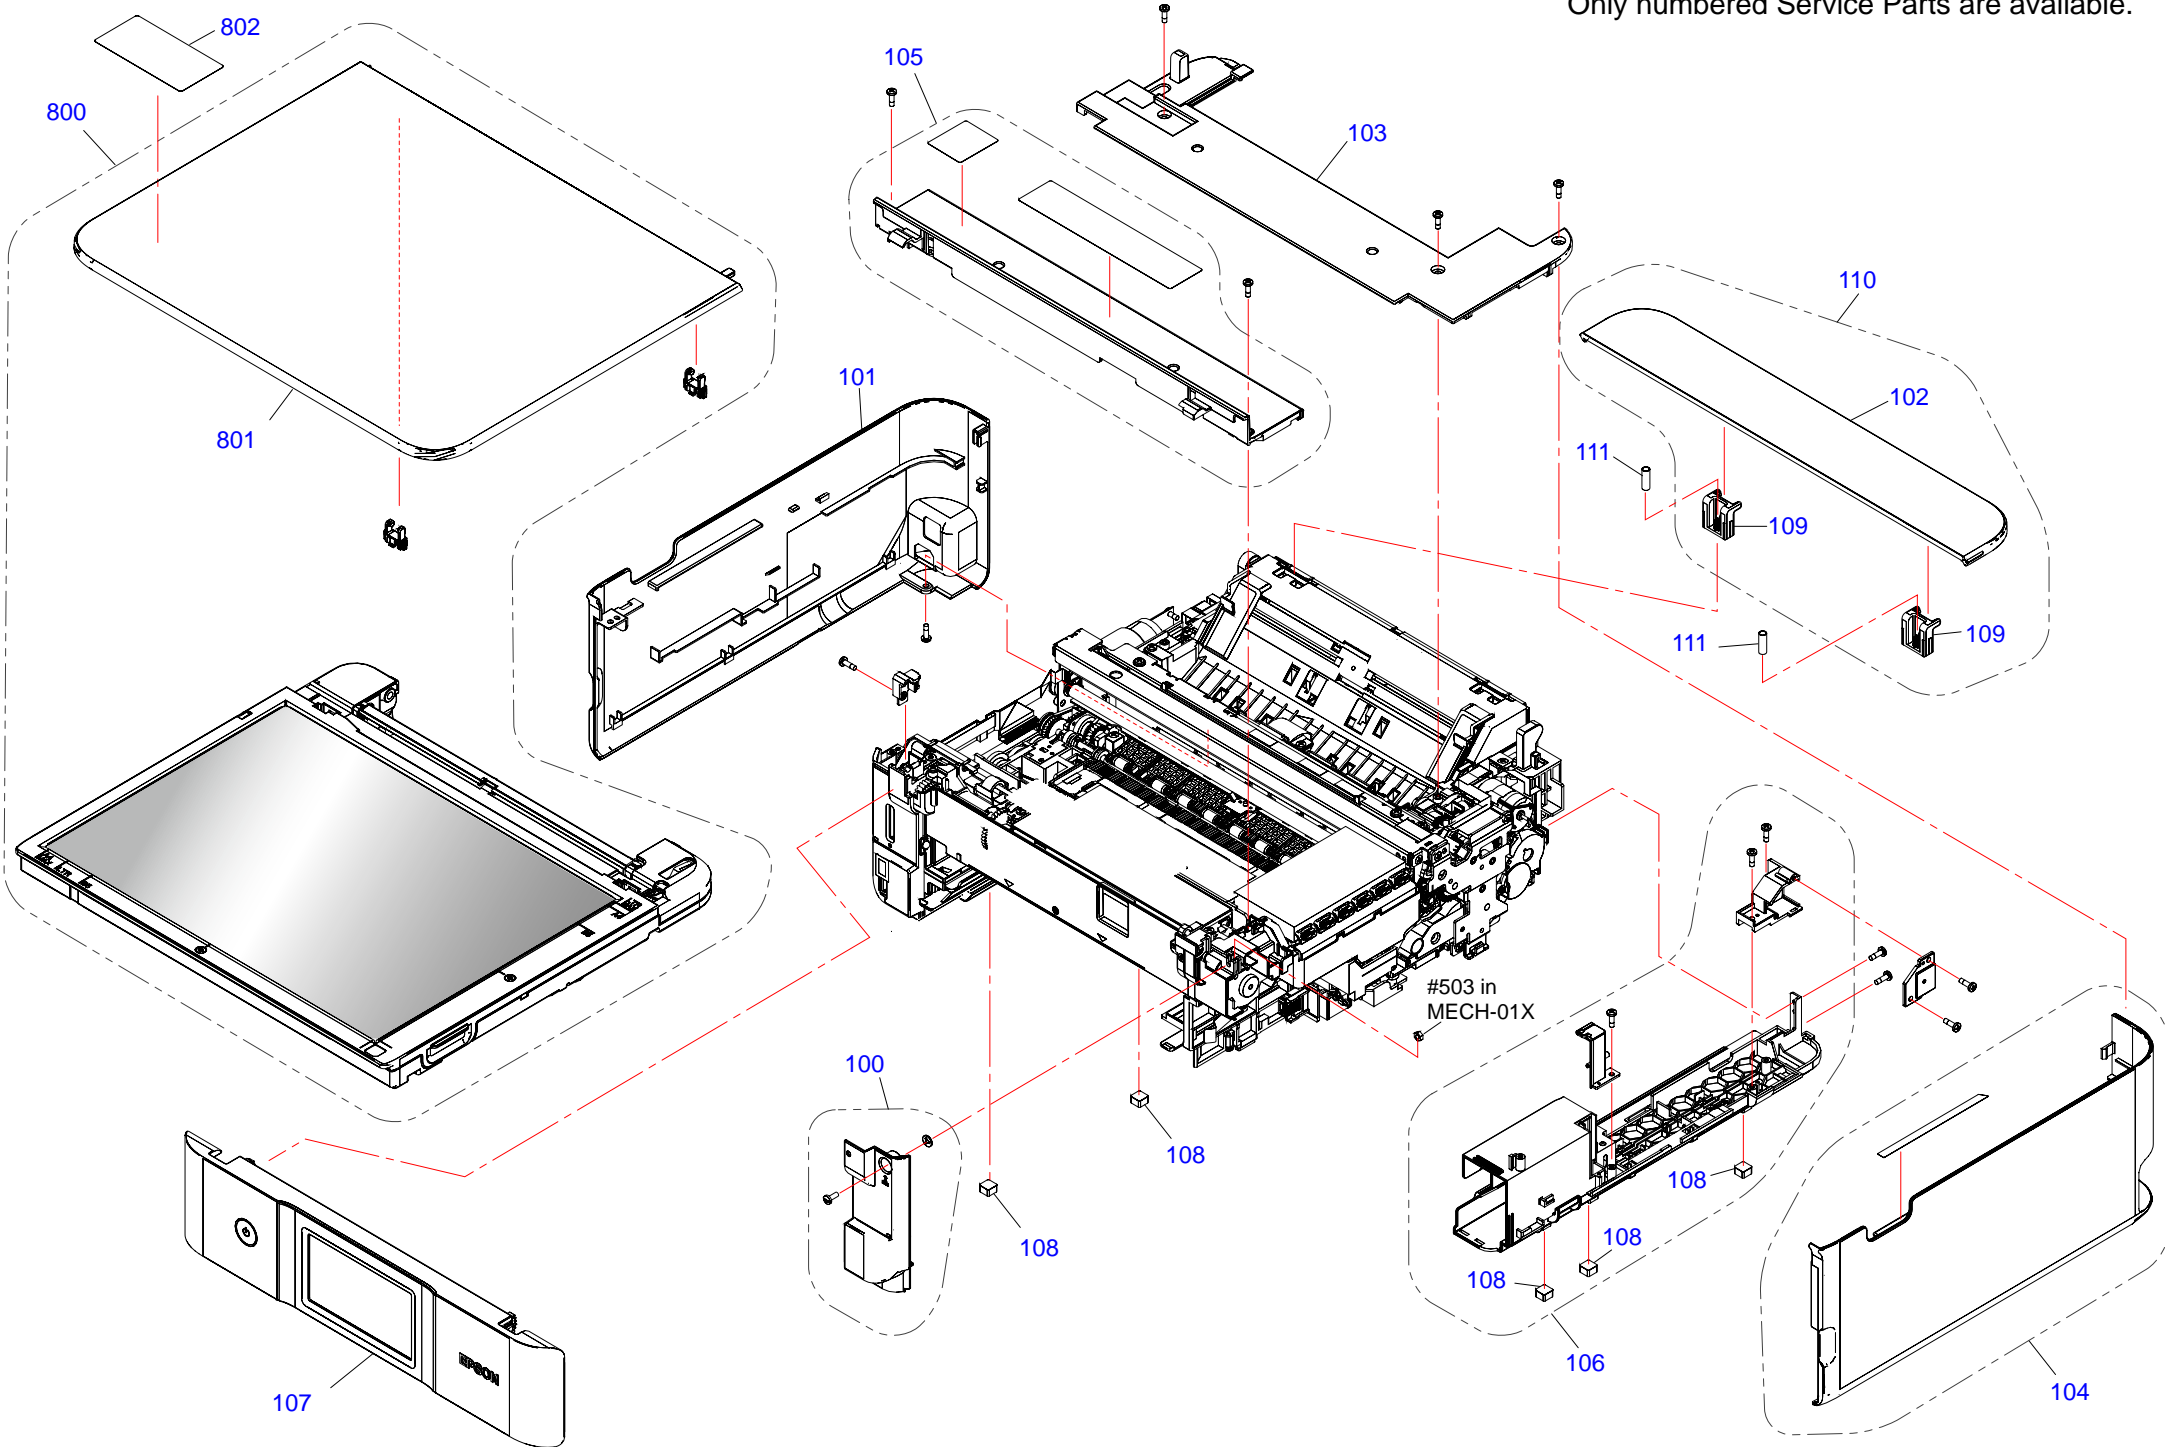

Only numbered Service Parts are available.

Only numbered Service Parts
are available.

Only numbered Service Parts are available.

Only numbered Service Parts
are available.

EP-884AB / EP-884AW / EP-884AR / XP-8700

No.4 Rev.03

CK46-MECH-023

Only numbered Service Parts are available.