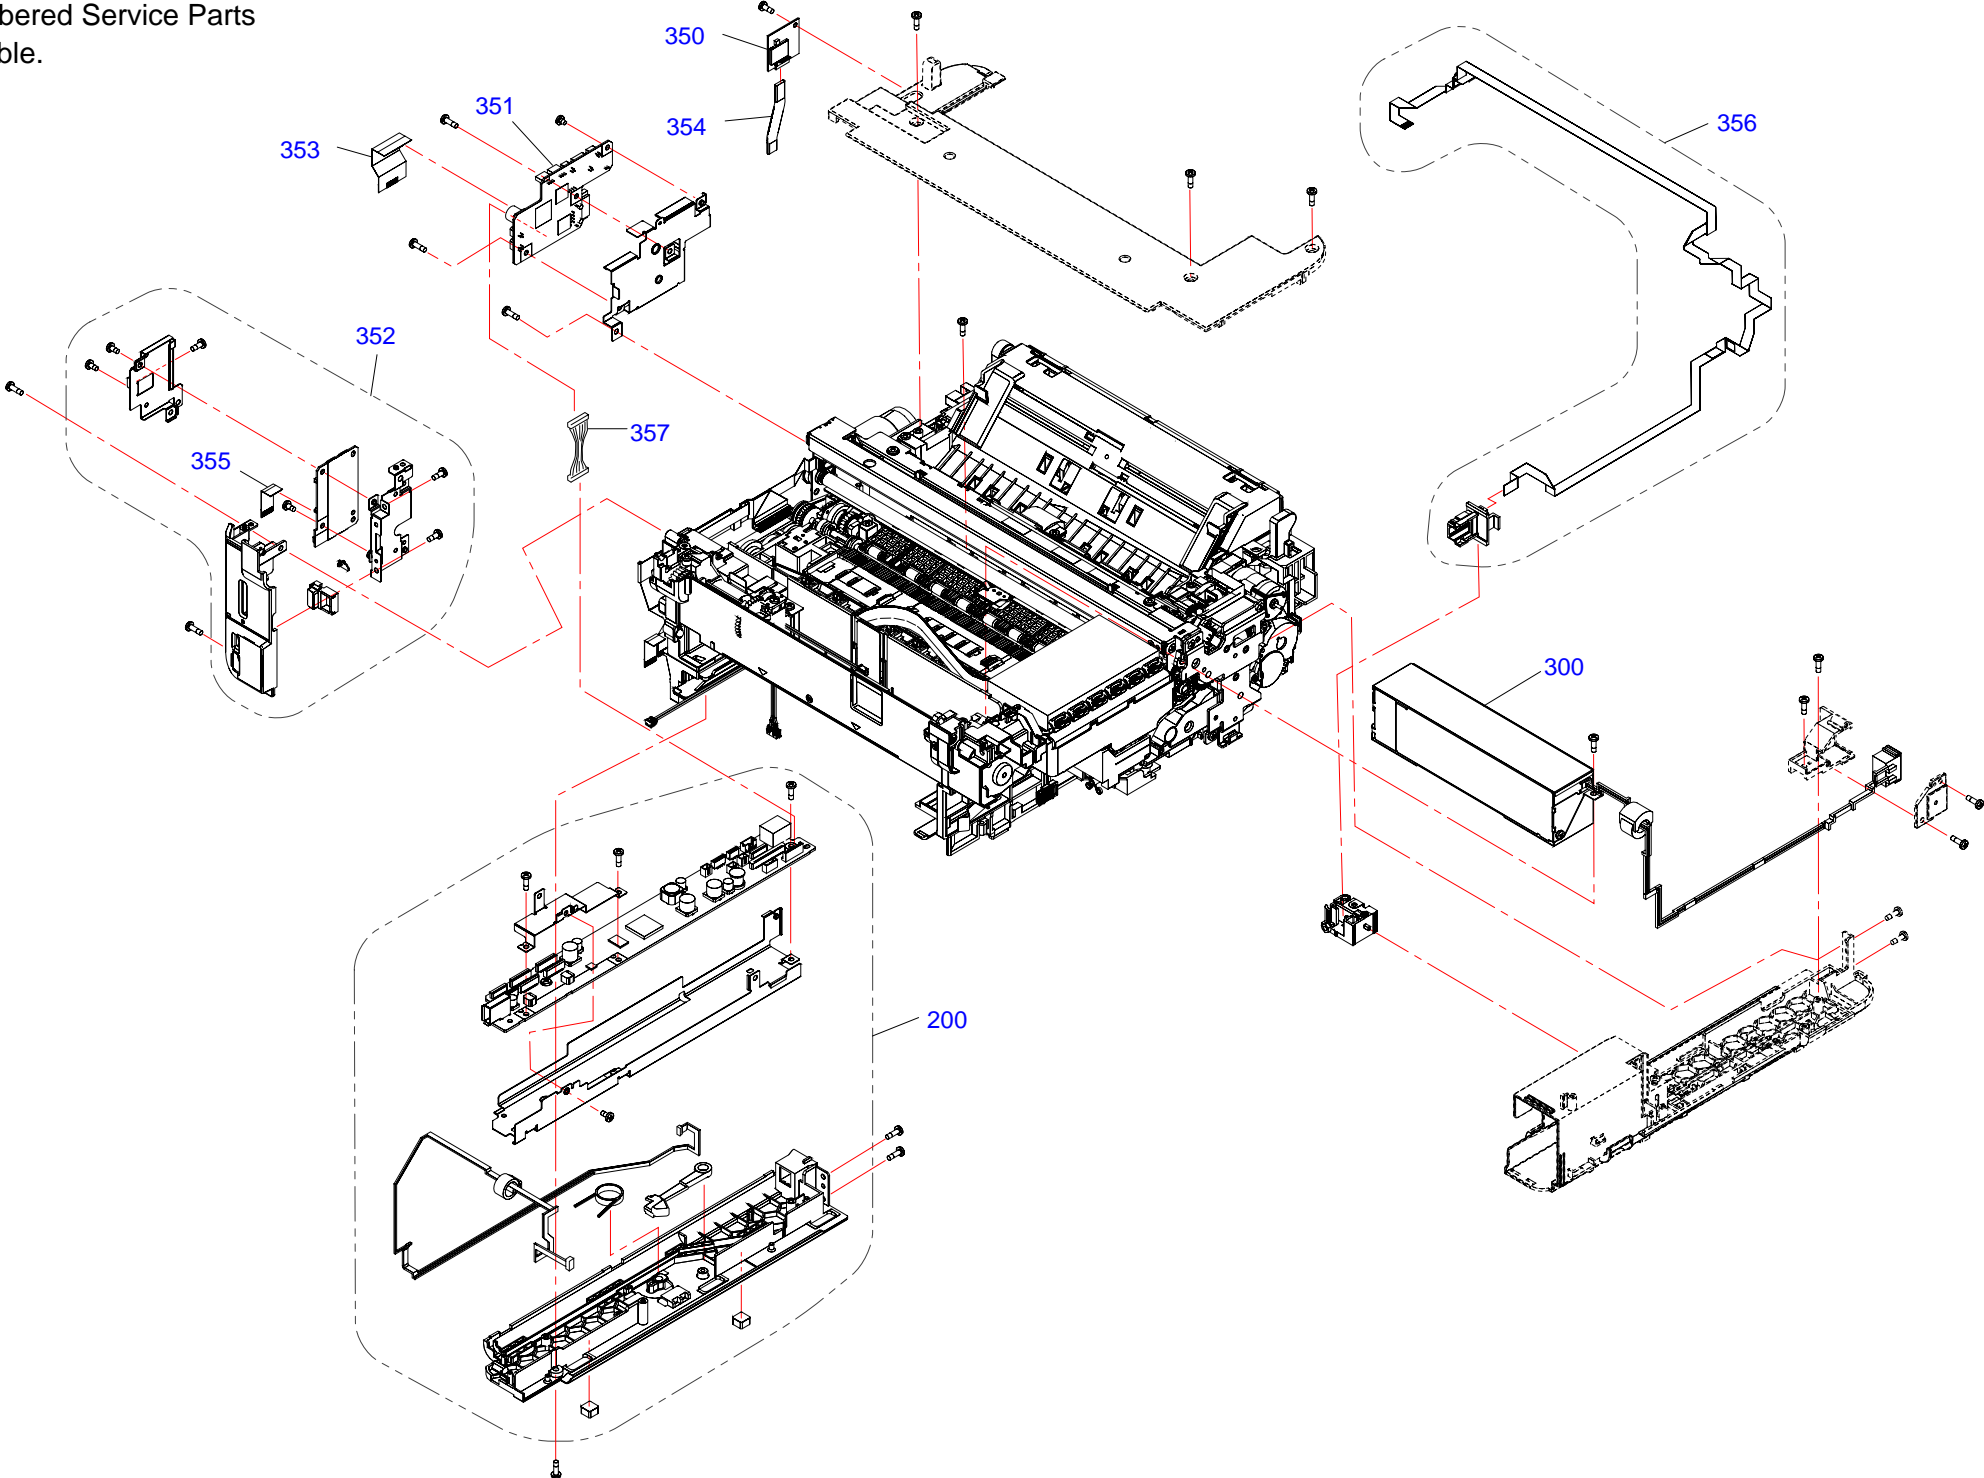

Only numbered Service Parts are available.

Only numbered Service Parts
are available.

Only numbered Service Parts are available.

Only numbered Service Parts
are available.

EP-884AB / EP-884AW / EP-884AR / XP-8700

No.4 Rev.03

CK46-MECH-023

Only numbered Service Parts are available.