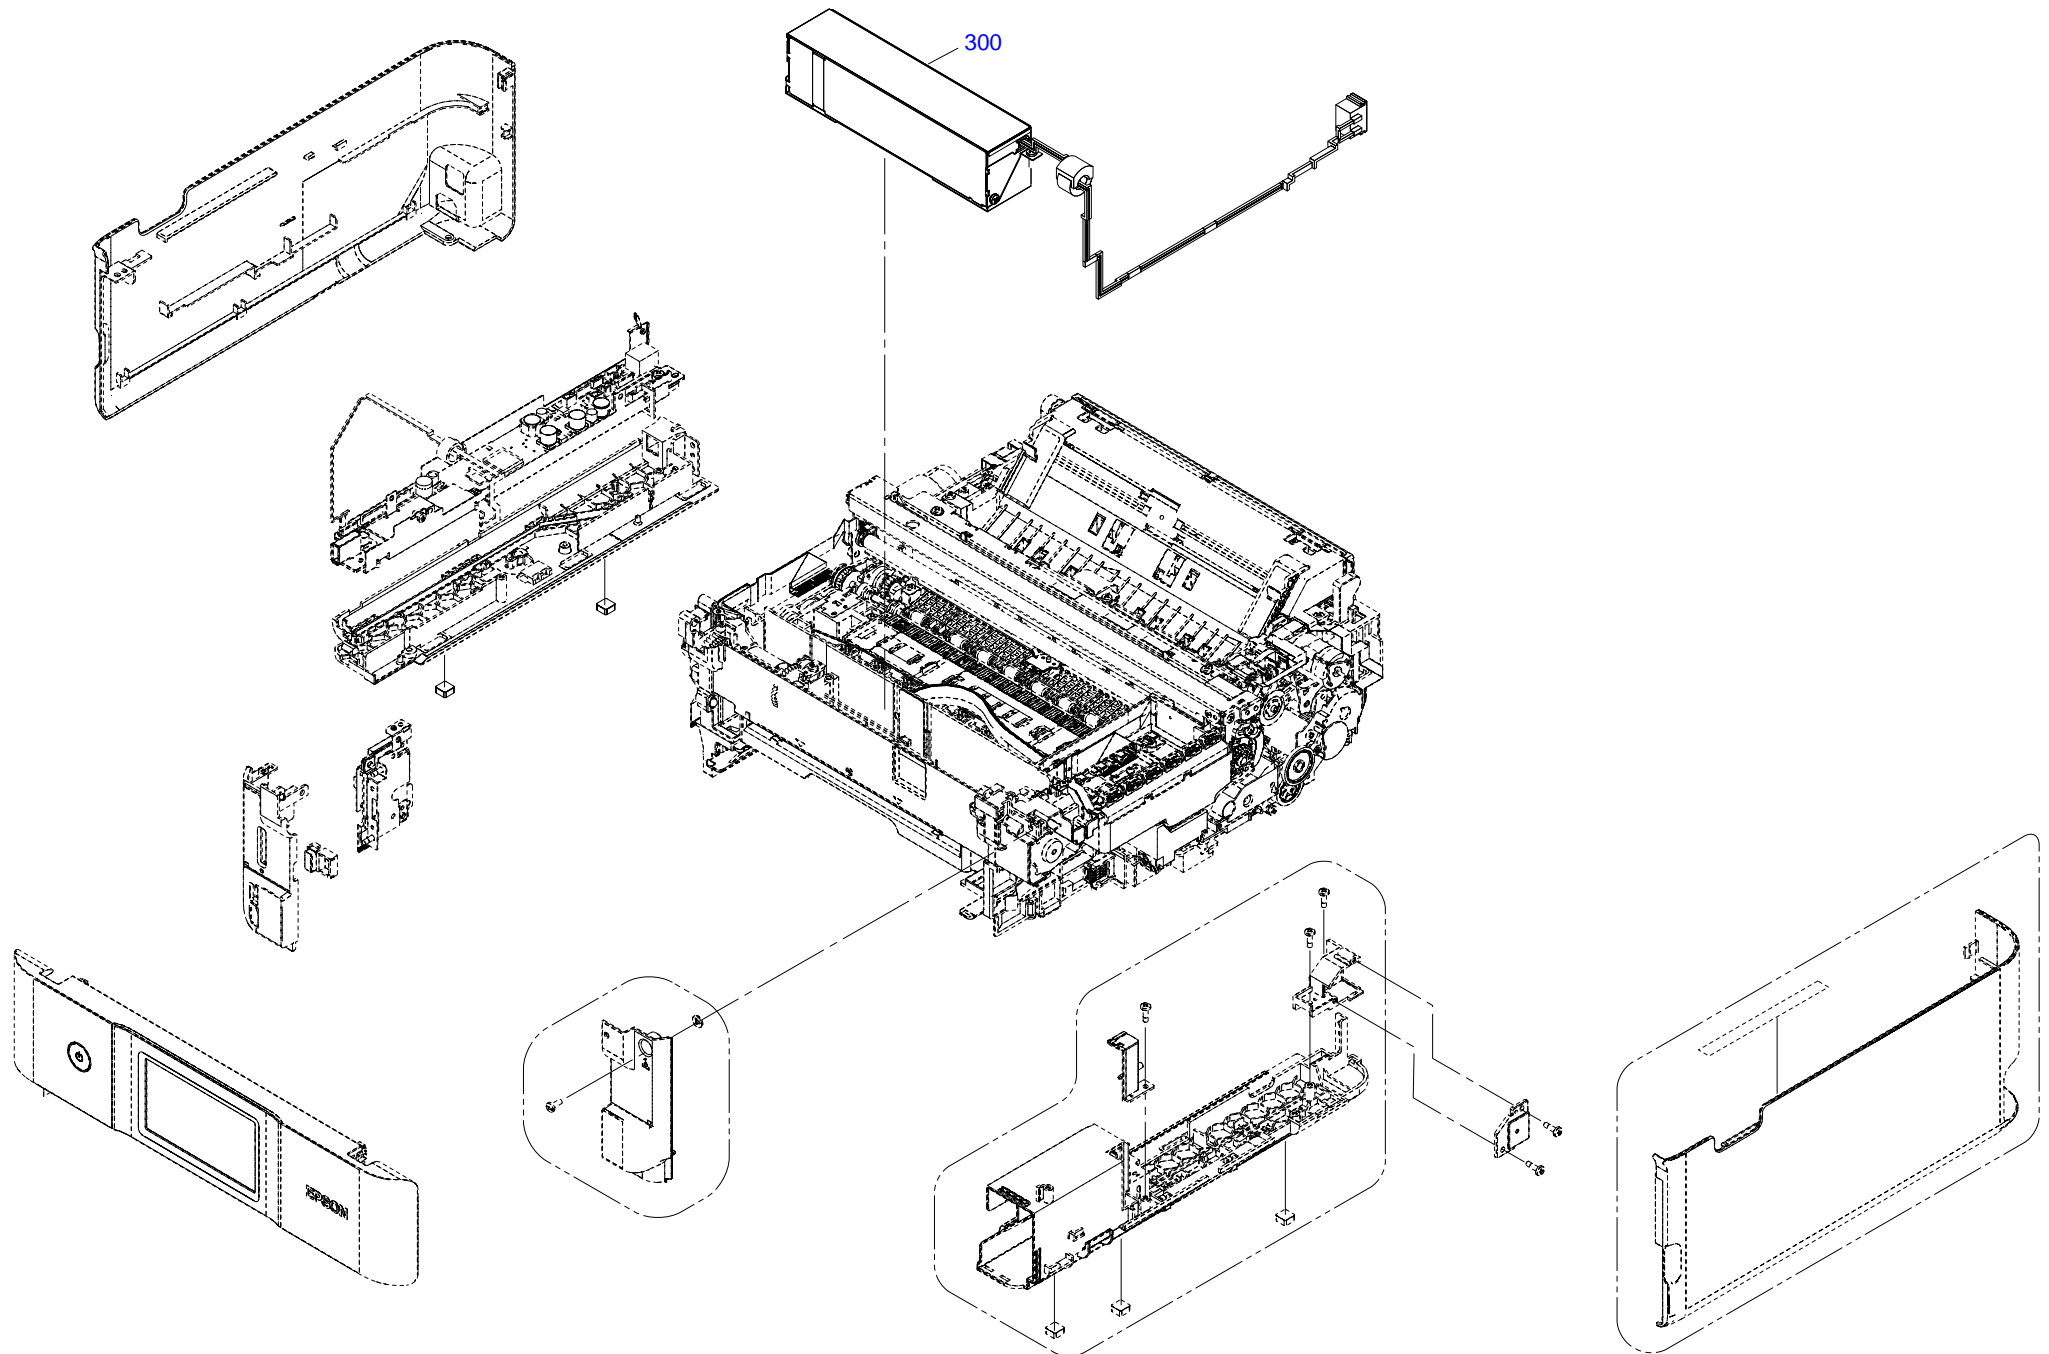

Only numbered Service Parts are available.

Only numbered Service Parts are available.

Only numbered Service Parts are available.

EP-882AB / EP-882AW / EP-882AR / XP-8600 / XP8605 / XP8606

No.6 Rev.01 CH47-POWE-011

Only numbered Service Parts are available.

Only numbered Parts  
are available.

Only numbered Service Parts are available.