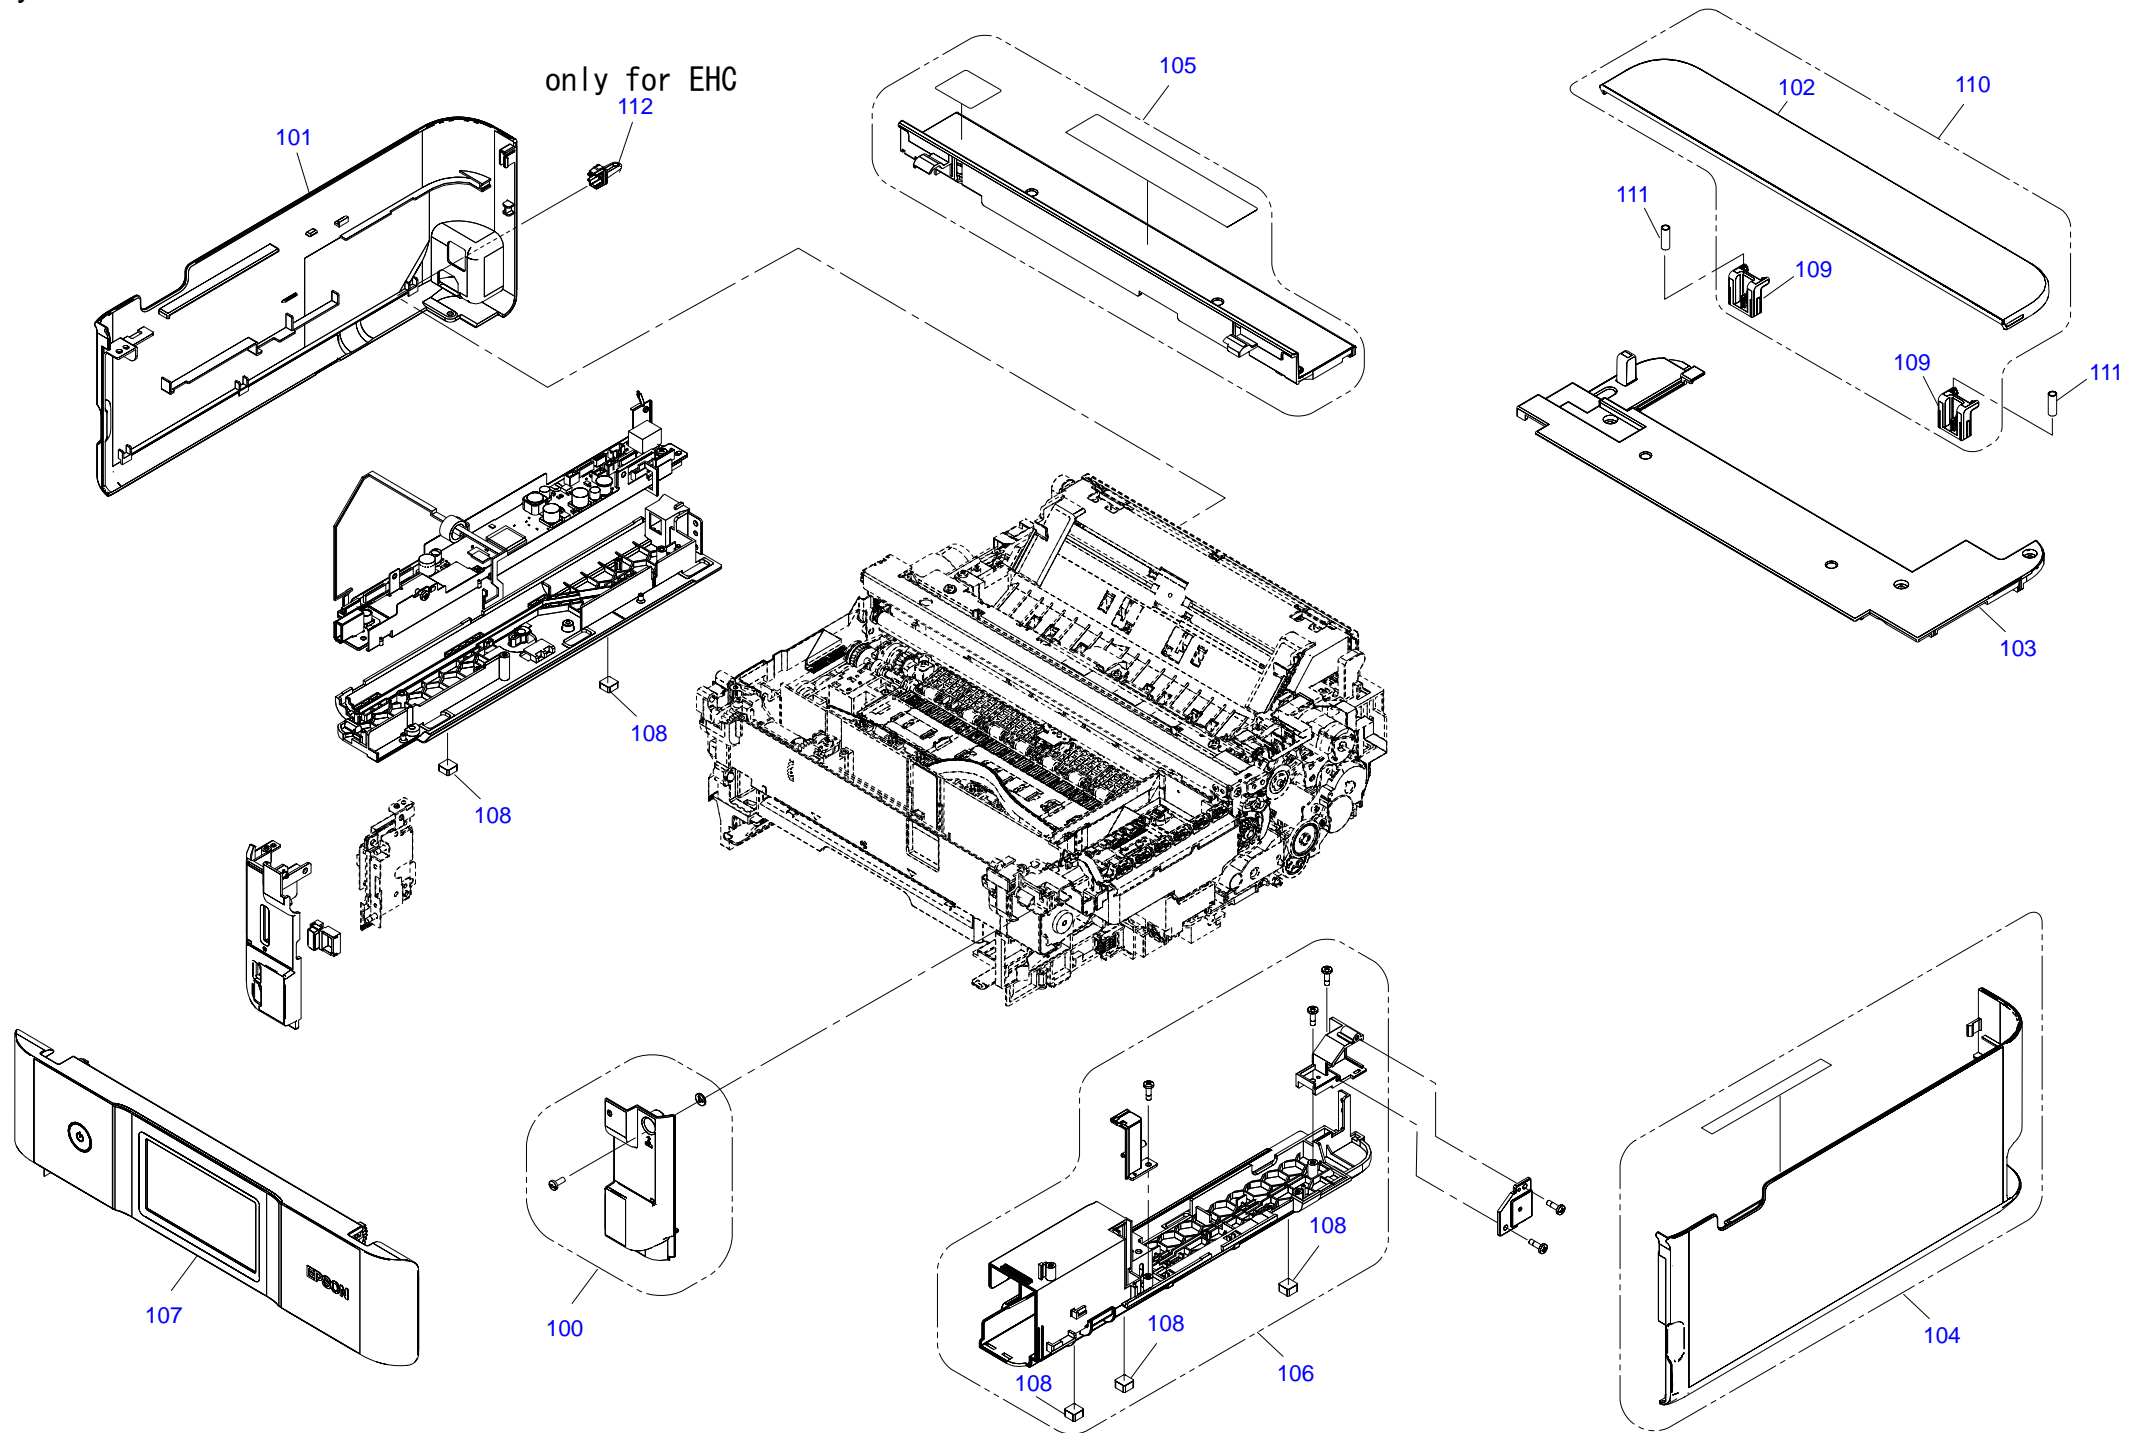

Only numbered Service Parts are available.

Only numbered Service Parts are available.

Only numbered Service Parts are available.

EP-882AB / EP-882AW / EP-882AR / XP-8600 / XP8605 / XP8606

No.6 Rev.01 CH47-POWE-011

Only numbered Service Parts are available.

Only numbered Parts  
are available.

Only numbered Service Parts are available.