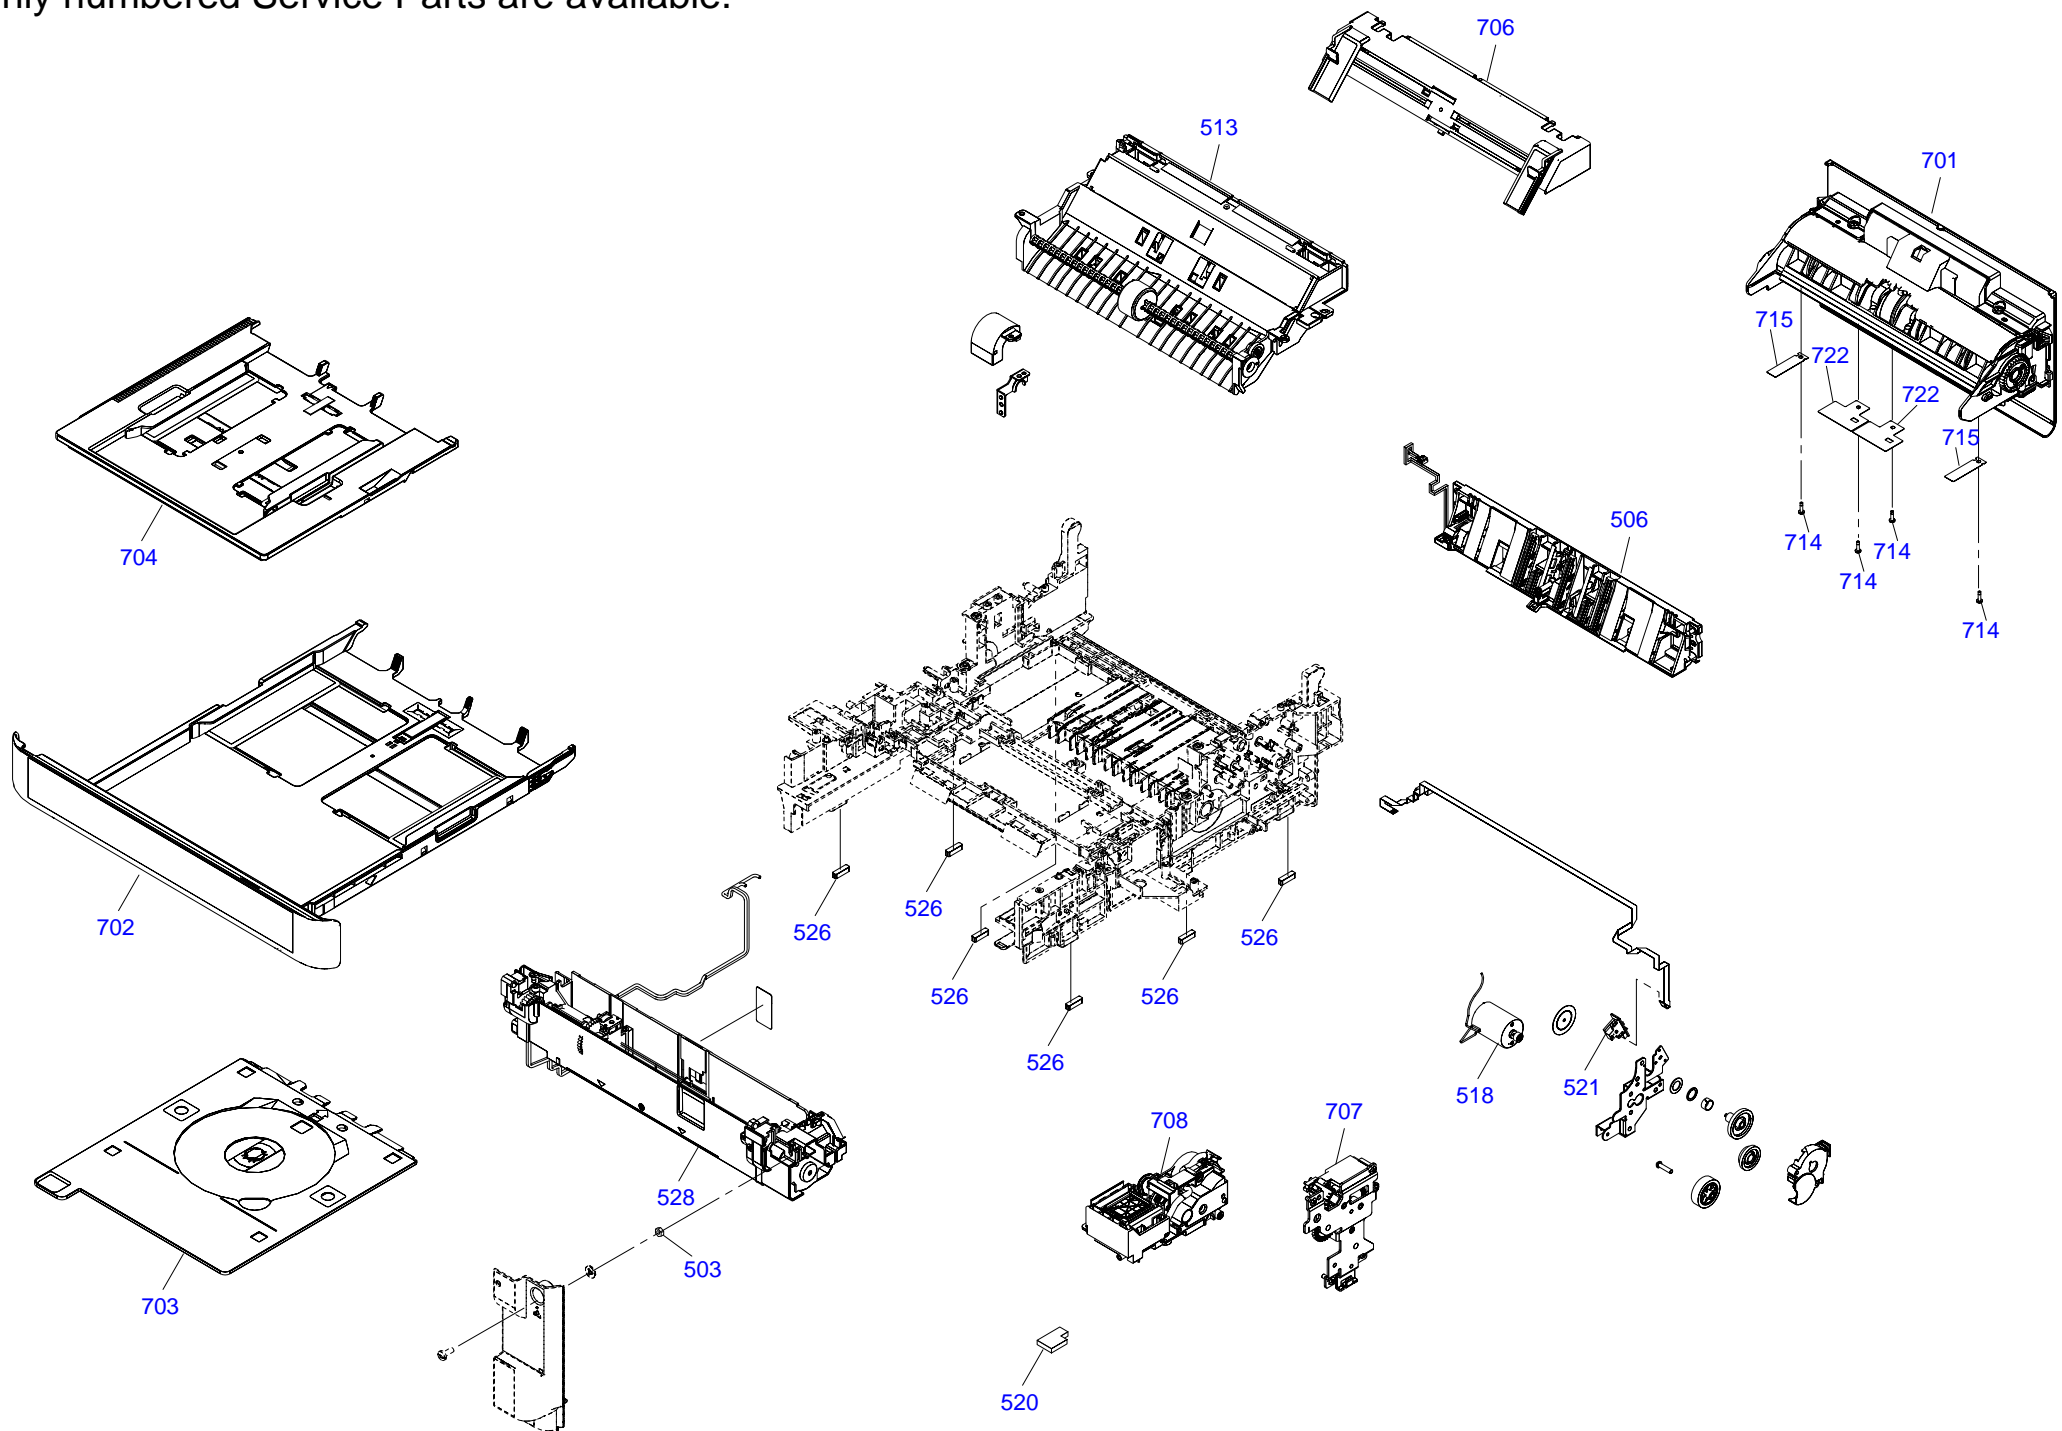

Only numbered Service Parts are available.

Only numbered Service Parts are available.

Only numbered Service Parts are available.

EP-882AB / EP-882AW / EP-882AR / XP-8600 / XP8605 / XP8606

No.6 Rev.01 CH47-POWE-011

Only numbered Service Parts are available.

Only numbered Parts  
are available.

Only numbered Service Parts are available.