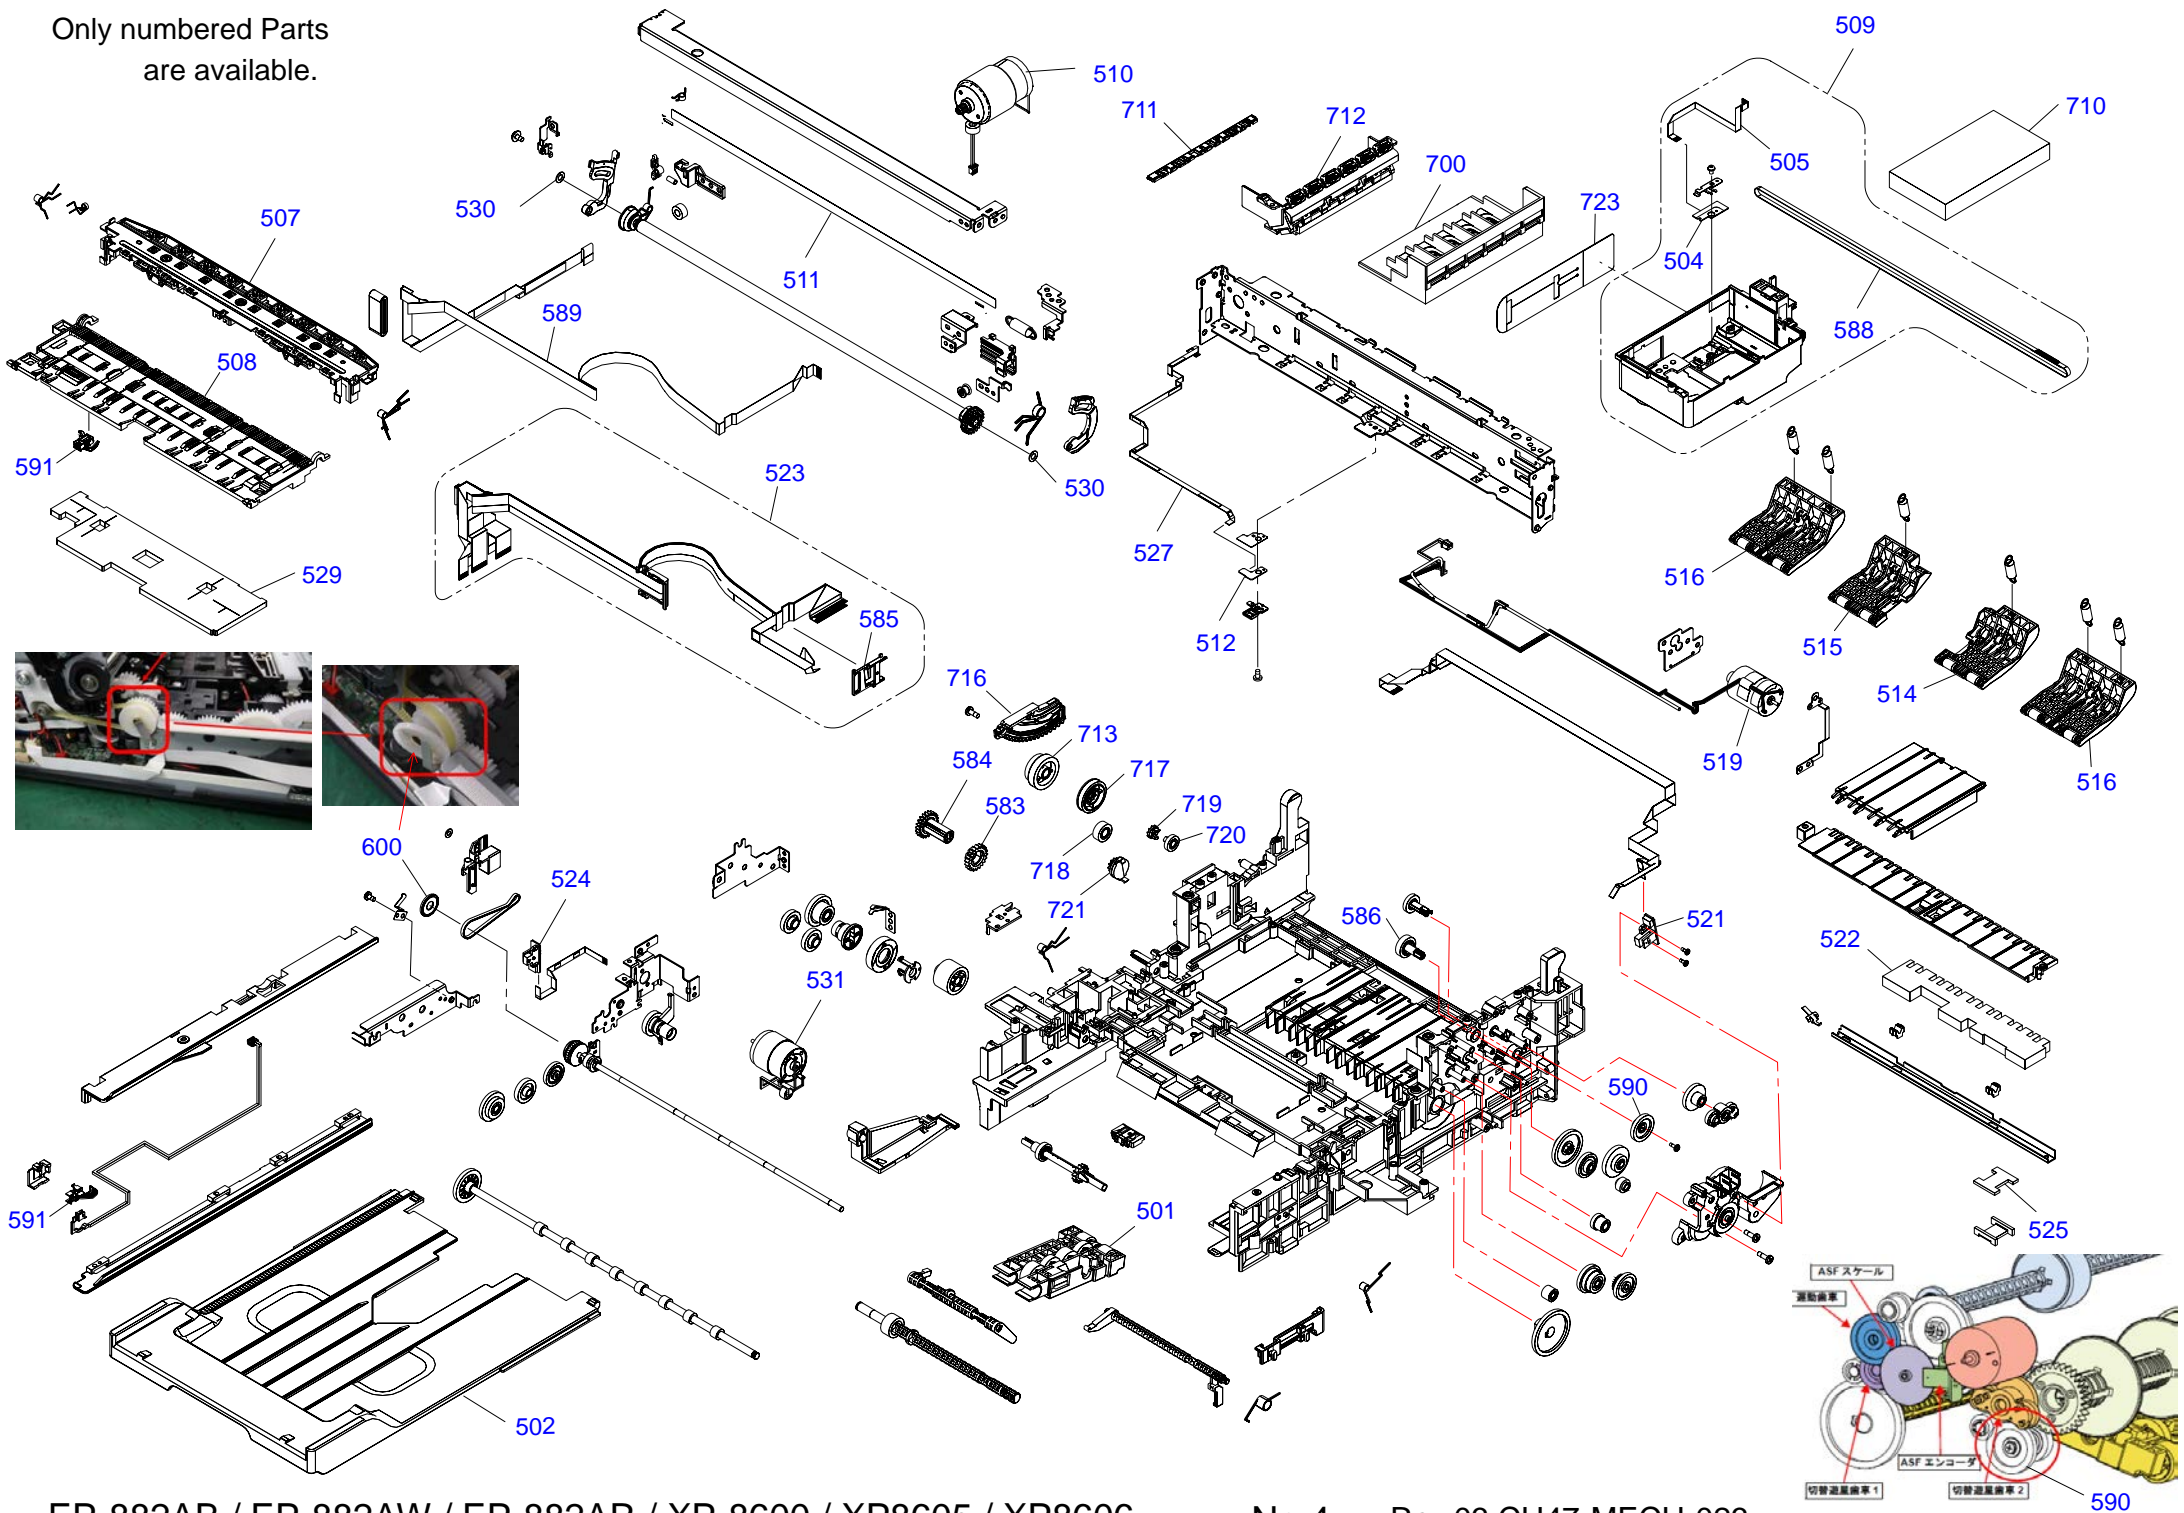

Only numbered Service Parts are available.

Only numbered Service Parts are available.

Only numbered Service Parts are available.

EP-882AB / EP-882AW / EP-882AR / XP-8600 / XP8605 / XP8606

No.6 Rev.01 CH47-POWE-011

Only numbered Service Parts are available.

Only numbered Parts  
are available.

Only numbered Service Parts are available.