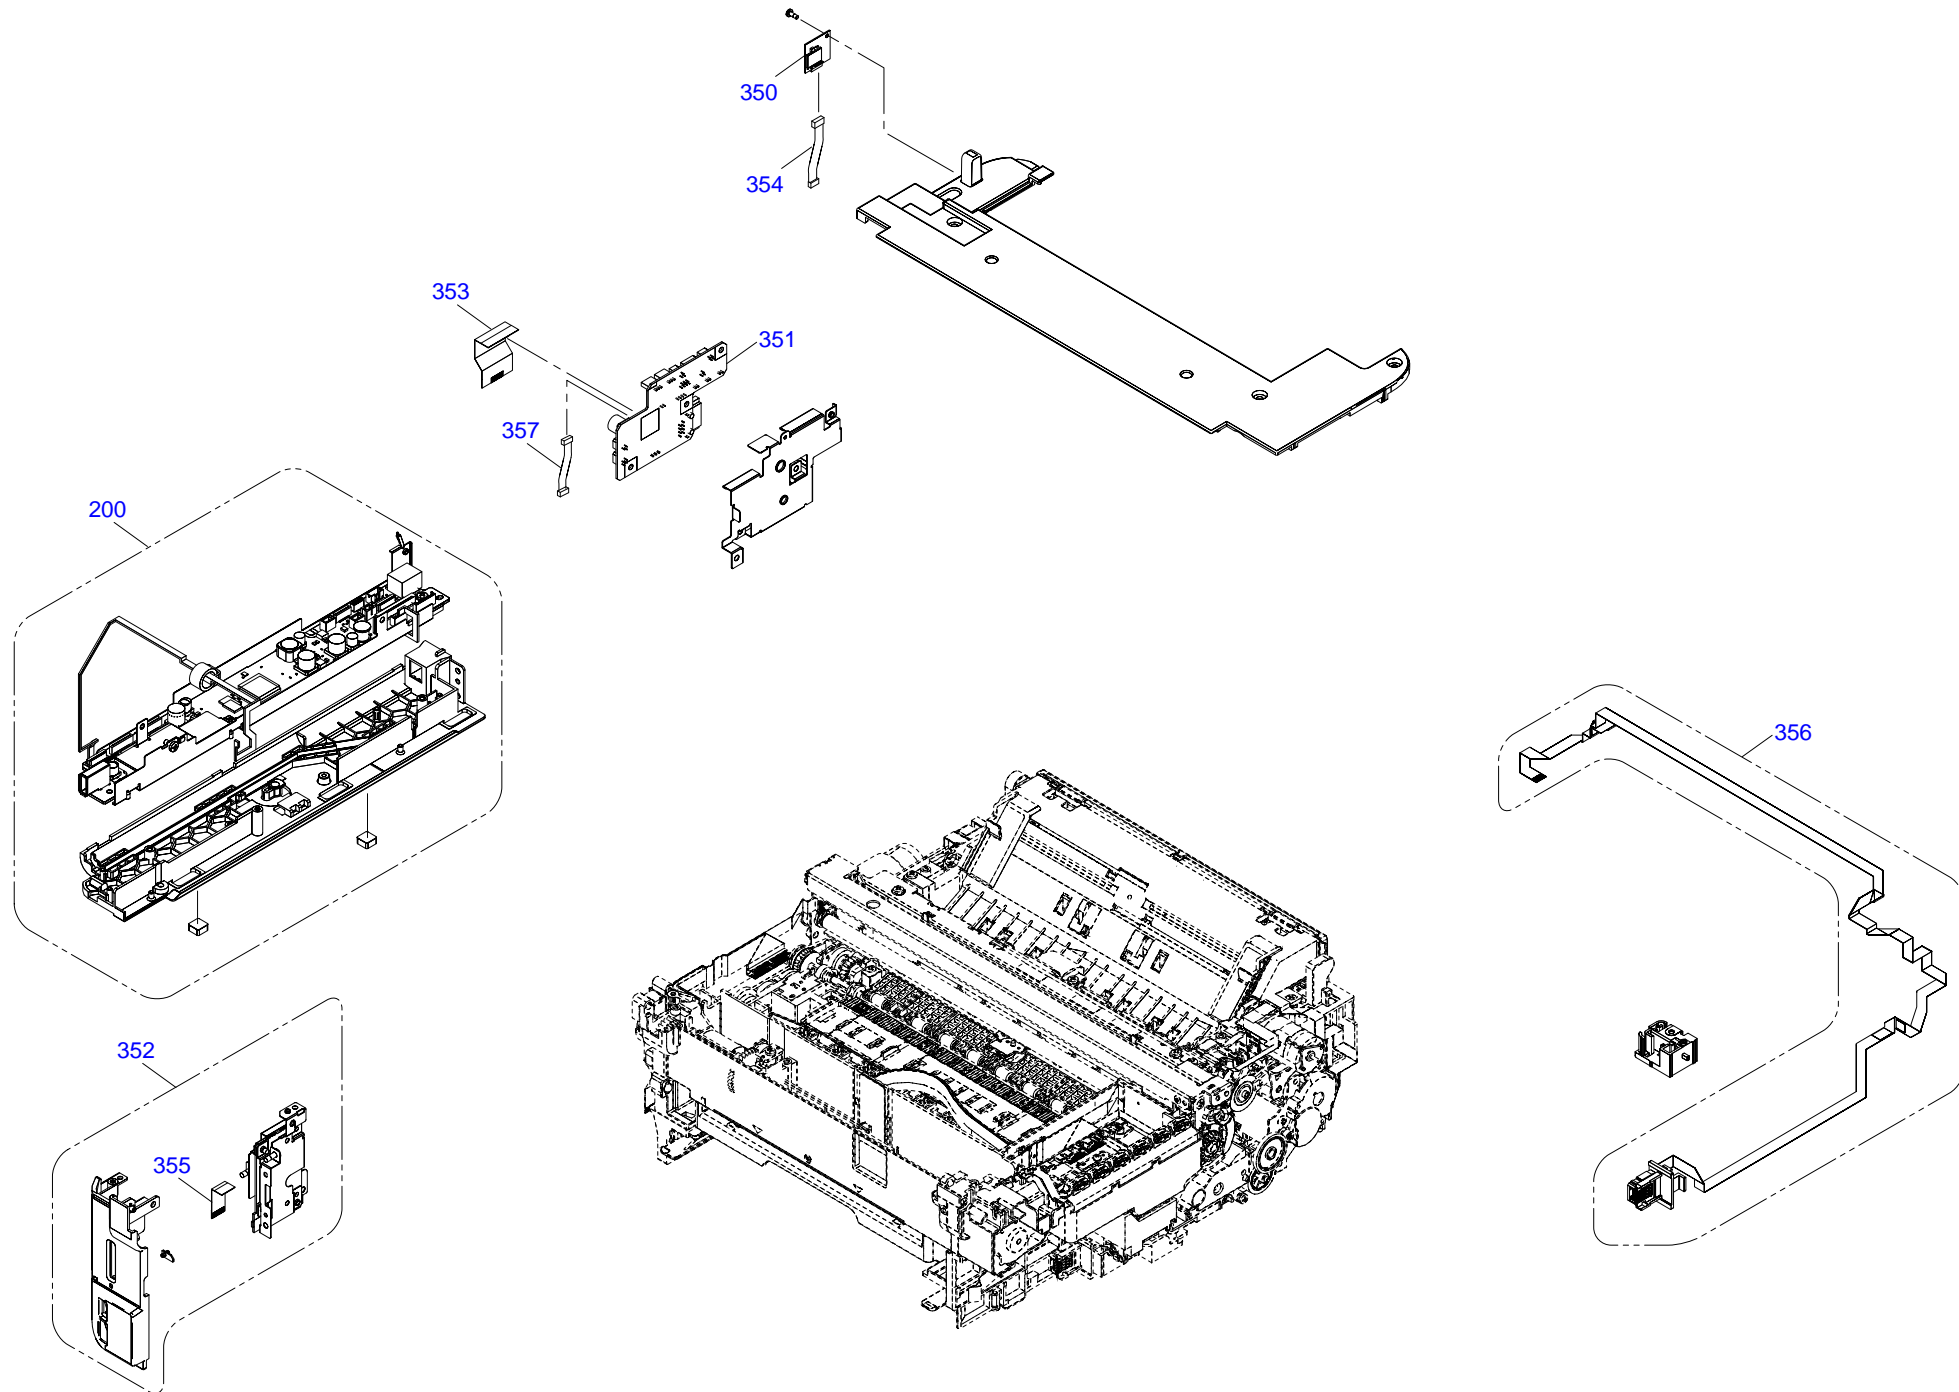

Only numbered Service Parts are available.

Only numbered Service Parts are available.

Only numbered Service Parts are available.

EP-882AB / EP-882AW / EP-882AR / XP-8600 / XP8605 / XP8606

No.6 Rev.01 CH47-POWE-011

Only numbered Service Parts are available.

Only numbered Parts  
are available.

Only numbered Service Parts are available.