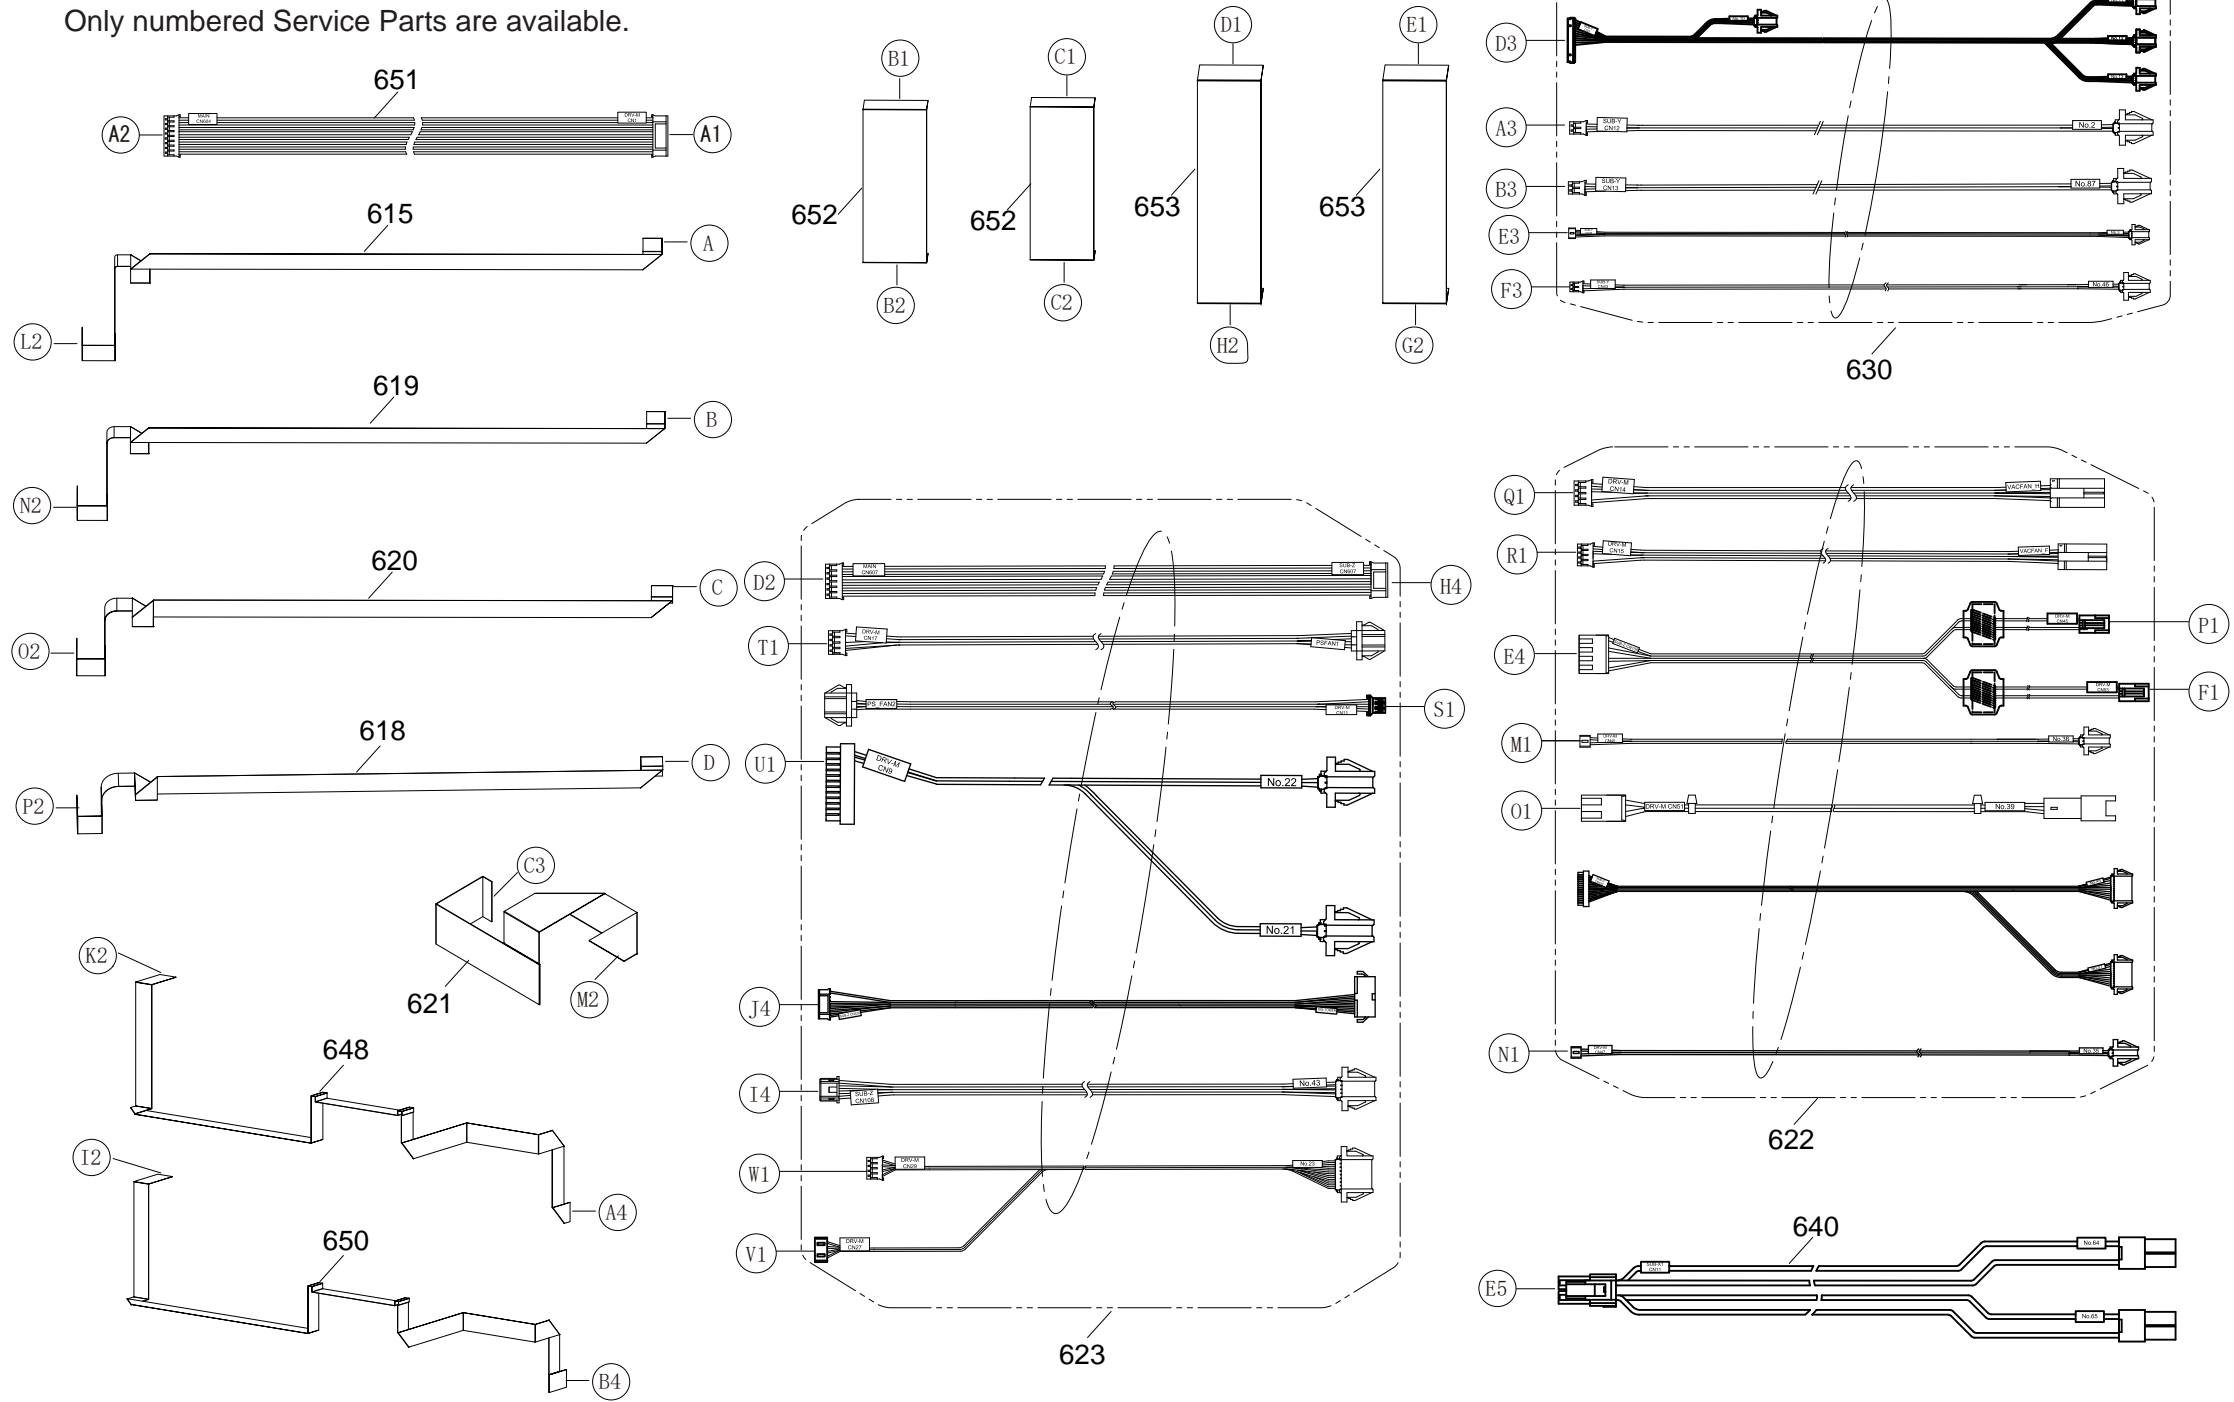

Only numbered Service Parts are available.