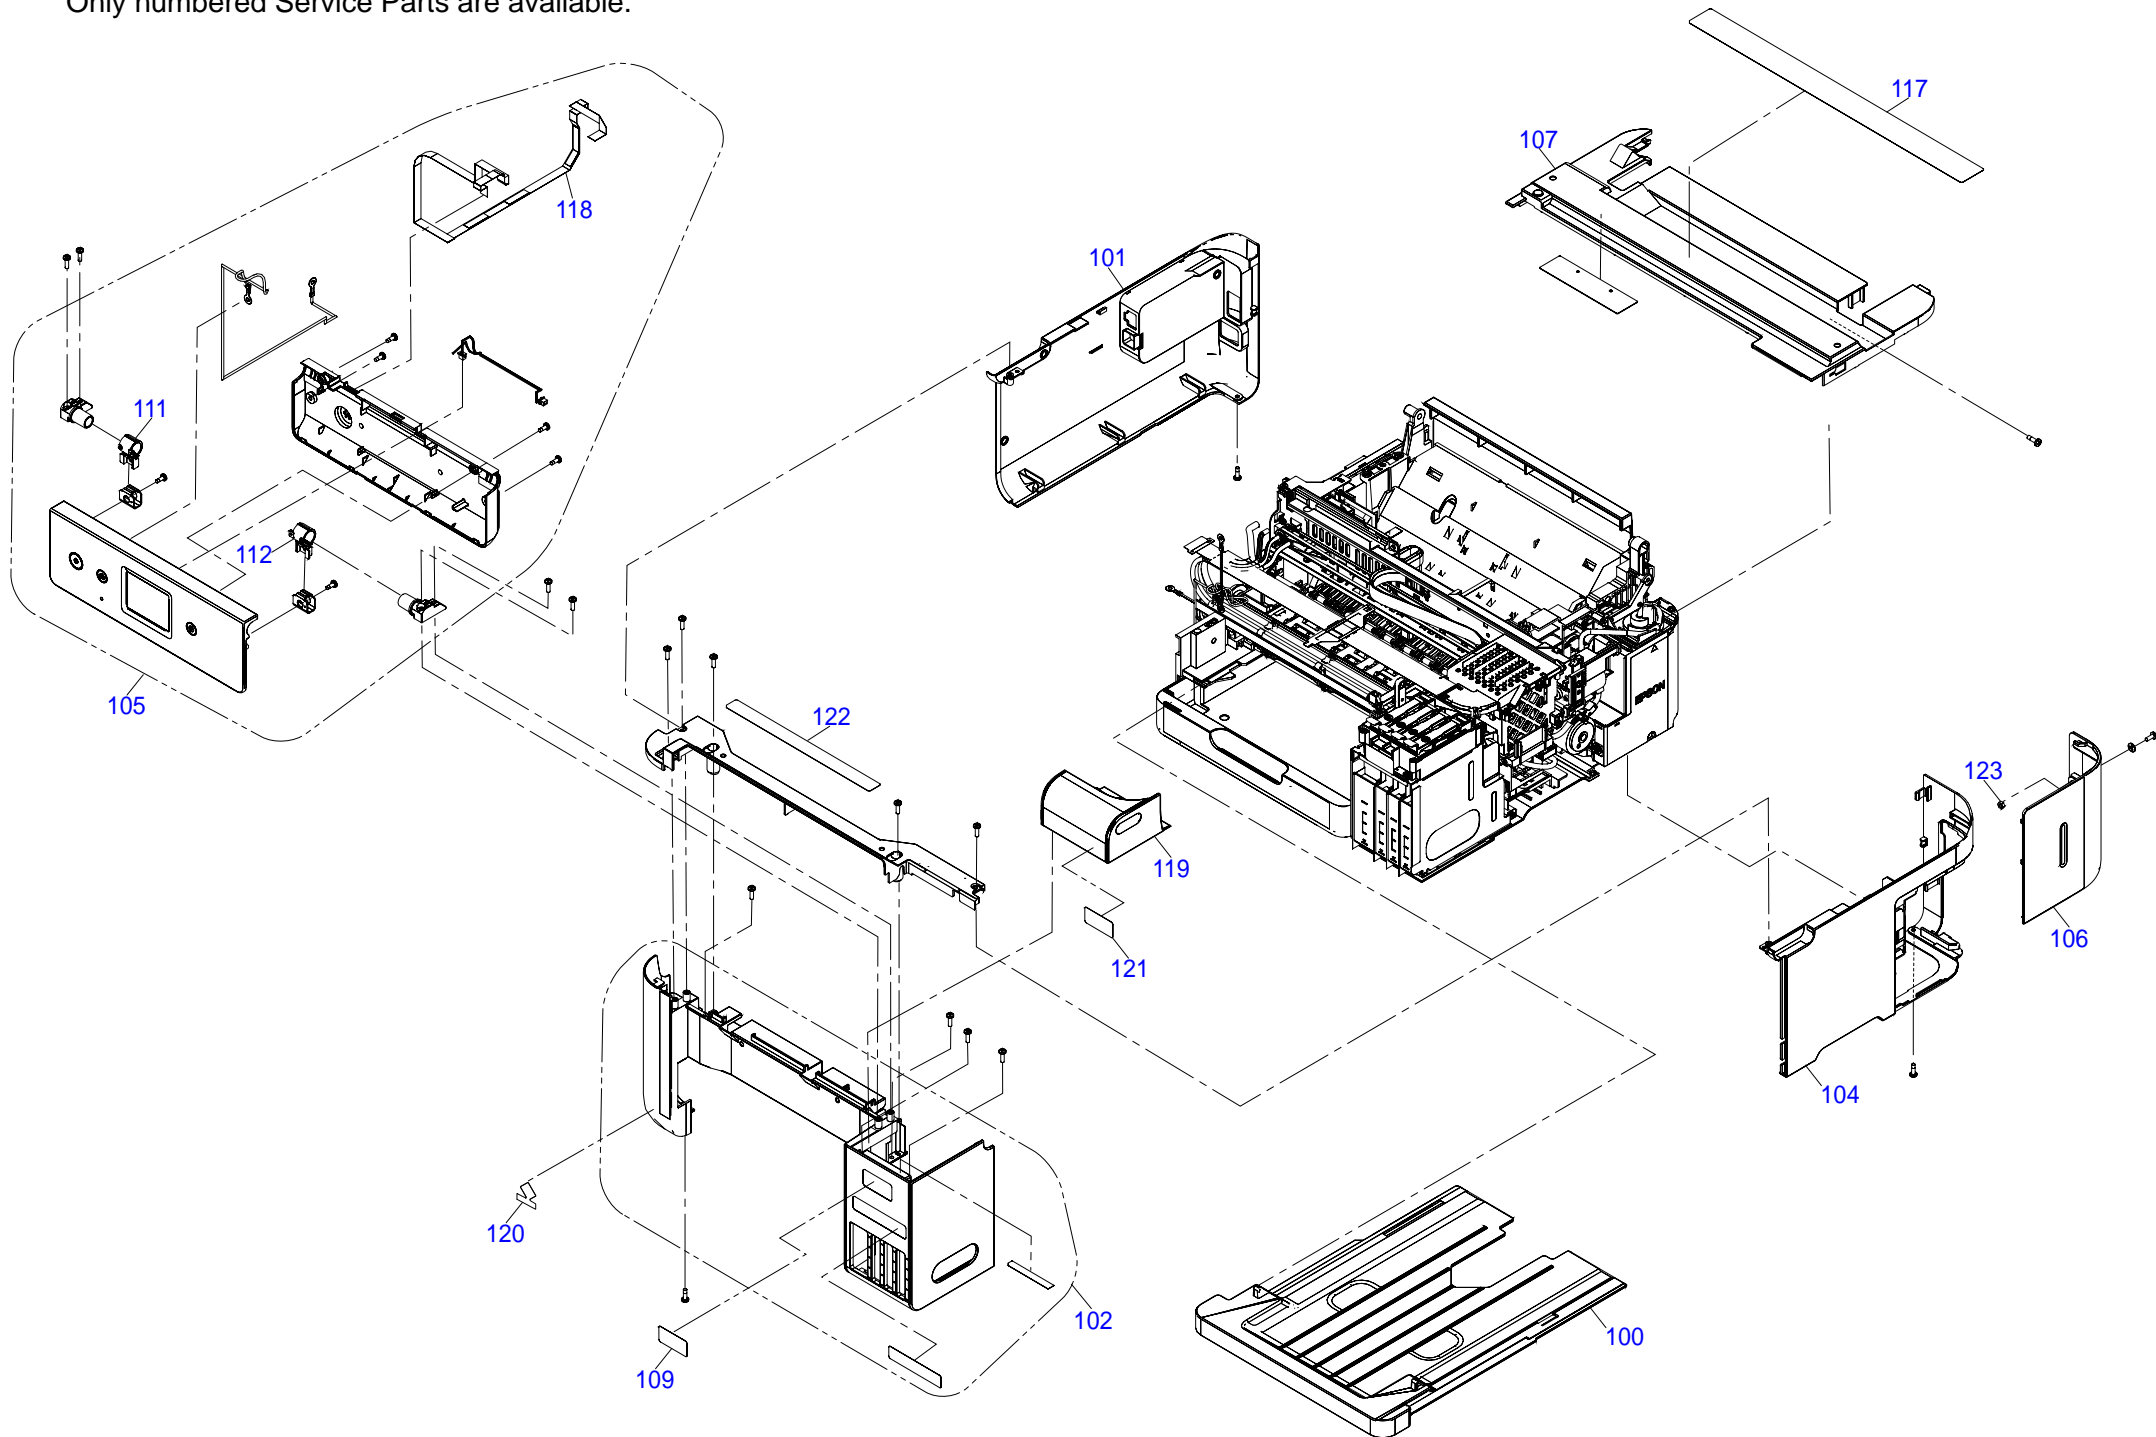

Only numbered Service Parts are available.

Only numbered Service Parts are available.

Only numbered Service Parts are available.

EW-M674FT / ET-4850 / ET-4850U /
ST-C4100 / L6290 / L6291 / L6298

No.3

Rev.01 CJ60-MECH-011

572

Only numbered Service Parts are available.

Only numbered Service Parts are available.

Only numbered Service Parts are available.