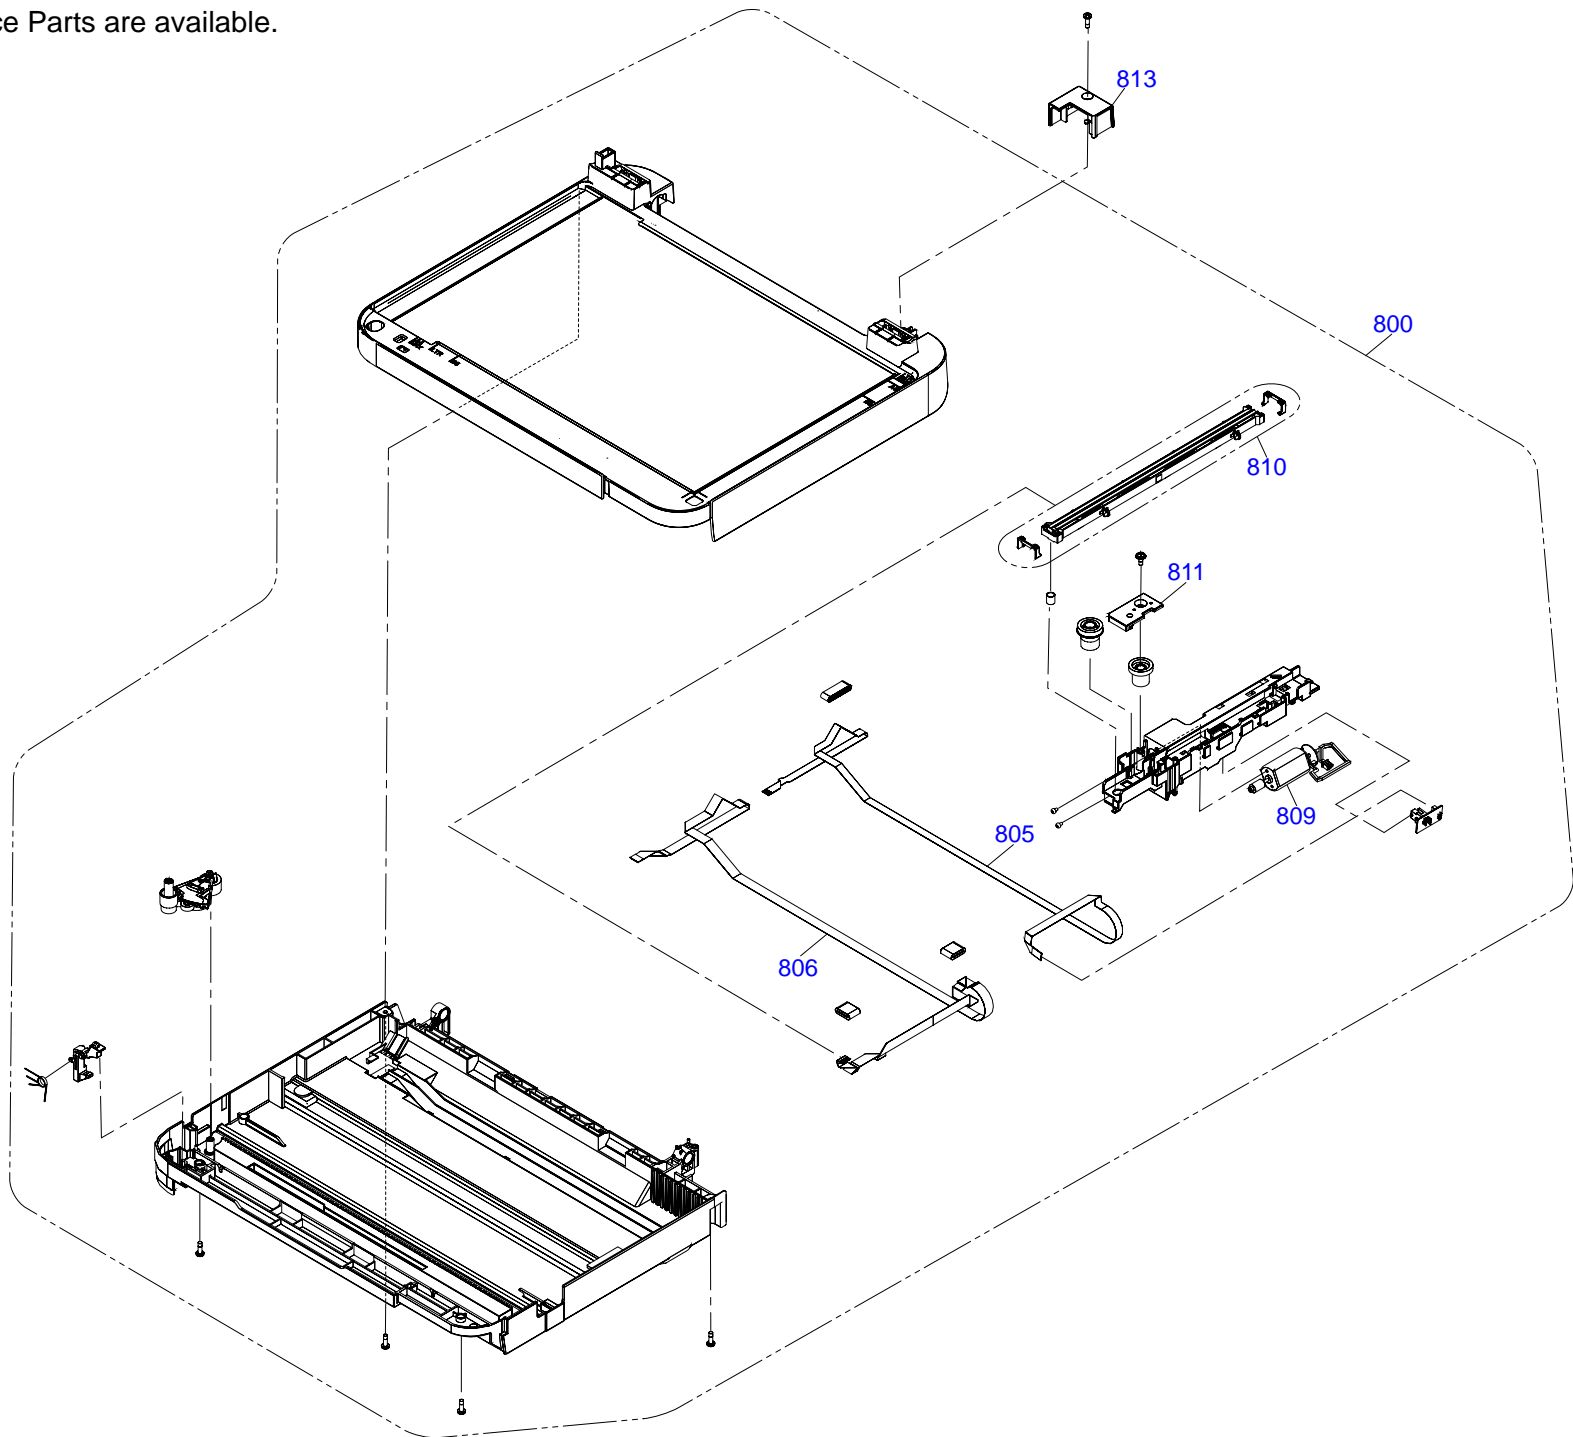

Only numbered Service Parts are available.

Only numbered Service Parts are available.

Only numbered Service Parts are available.

EW-M674FT / ET-4850 / ET-4850U /
ST-C4100 / L6290 / L6291 / L6298

No.3

Rev.01 CJ60-MECH-011

572

Only numbered Service Parts are available.

Only numbered Service Parts are available.

Only numbered Service Parts are available.