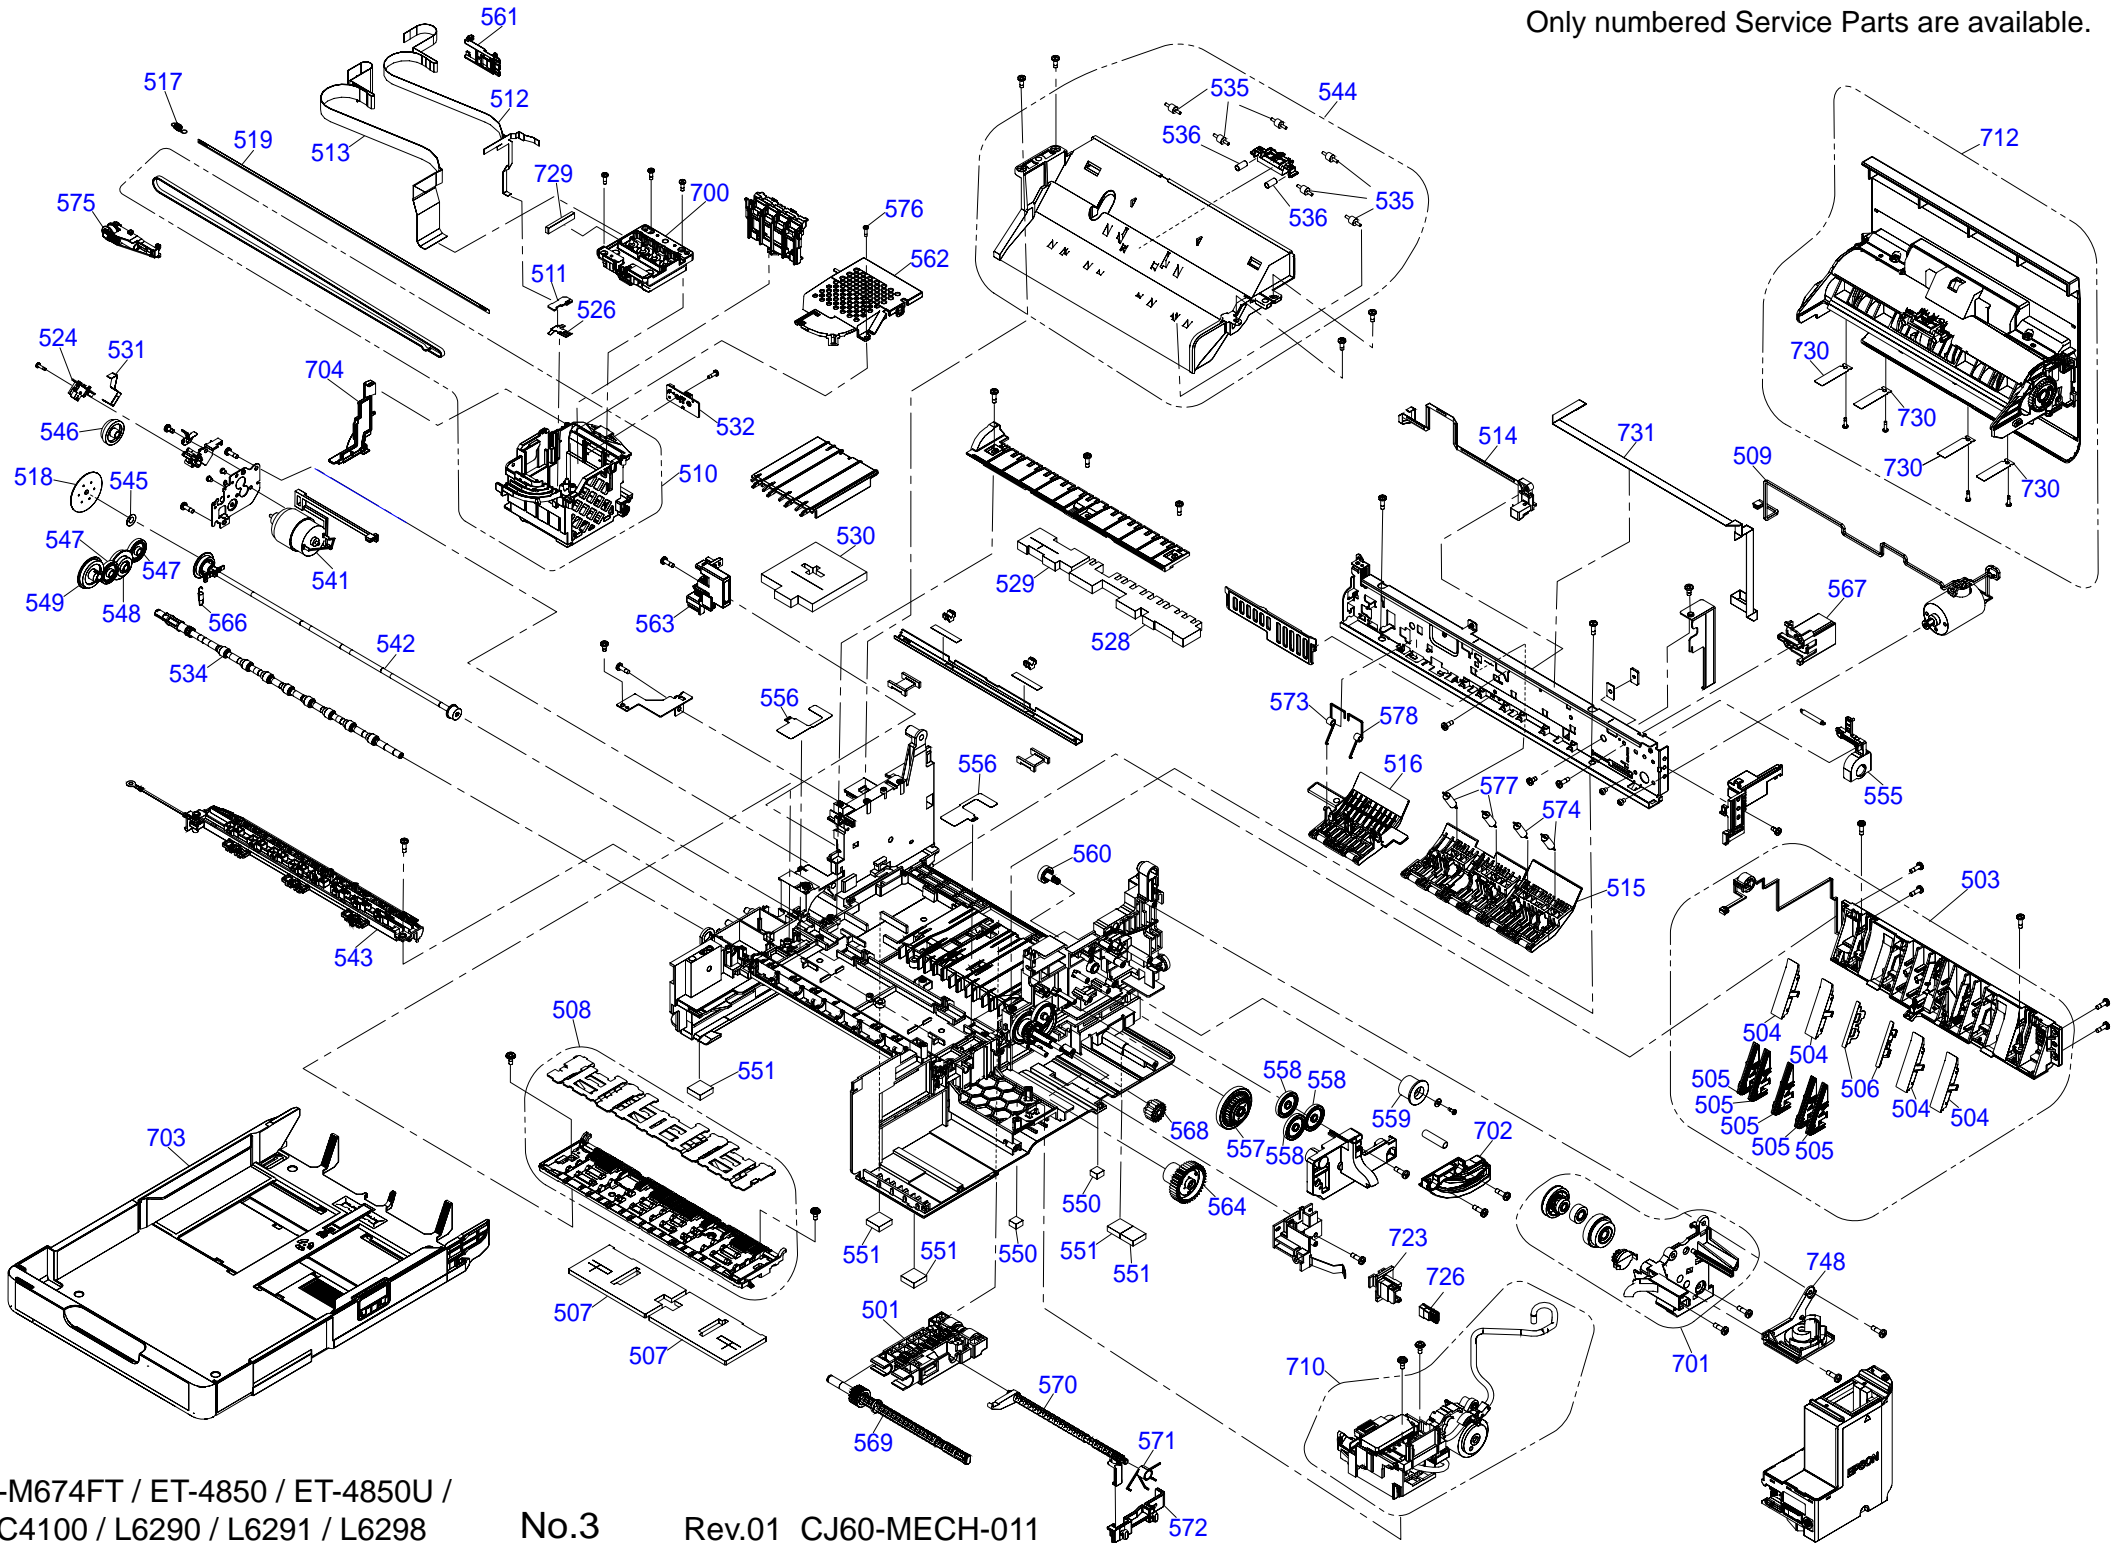

Only numbered Service Parts are available.

Only numbered Service Parts are available.

Only numbered Service Parts are available.

EW-M674FT / ET-4850 / ET-4850U /
ST-C4100 / L6290 / L6291 / L6298

No.3

Rev.01 CJ60-MECH-011

572

Only numbered Service Parts are available.

Only numbered Service Parts are available.

Only numbered Service Parts are available.