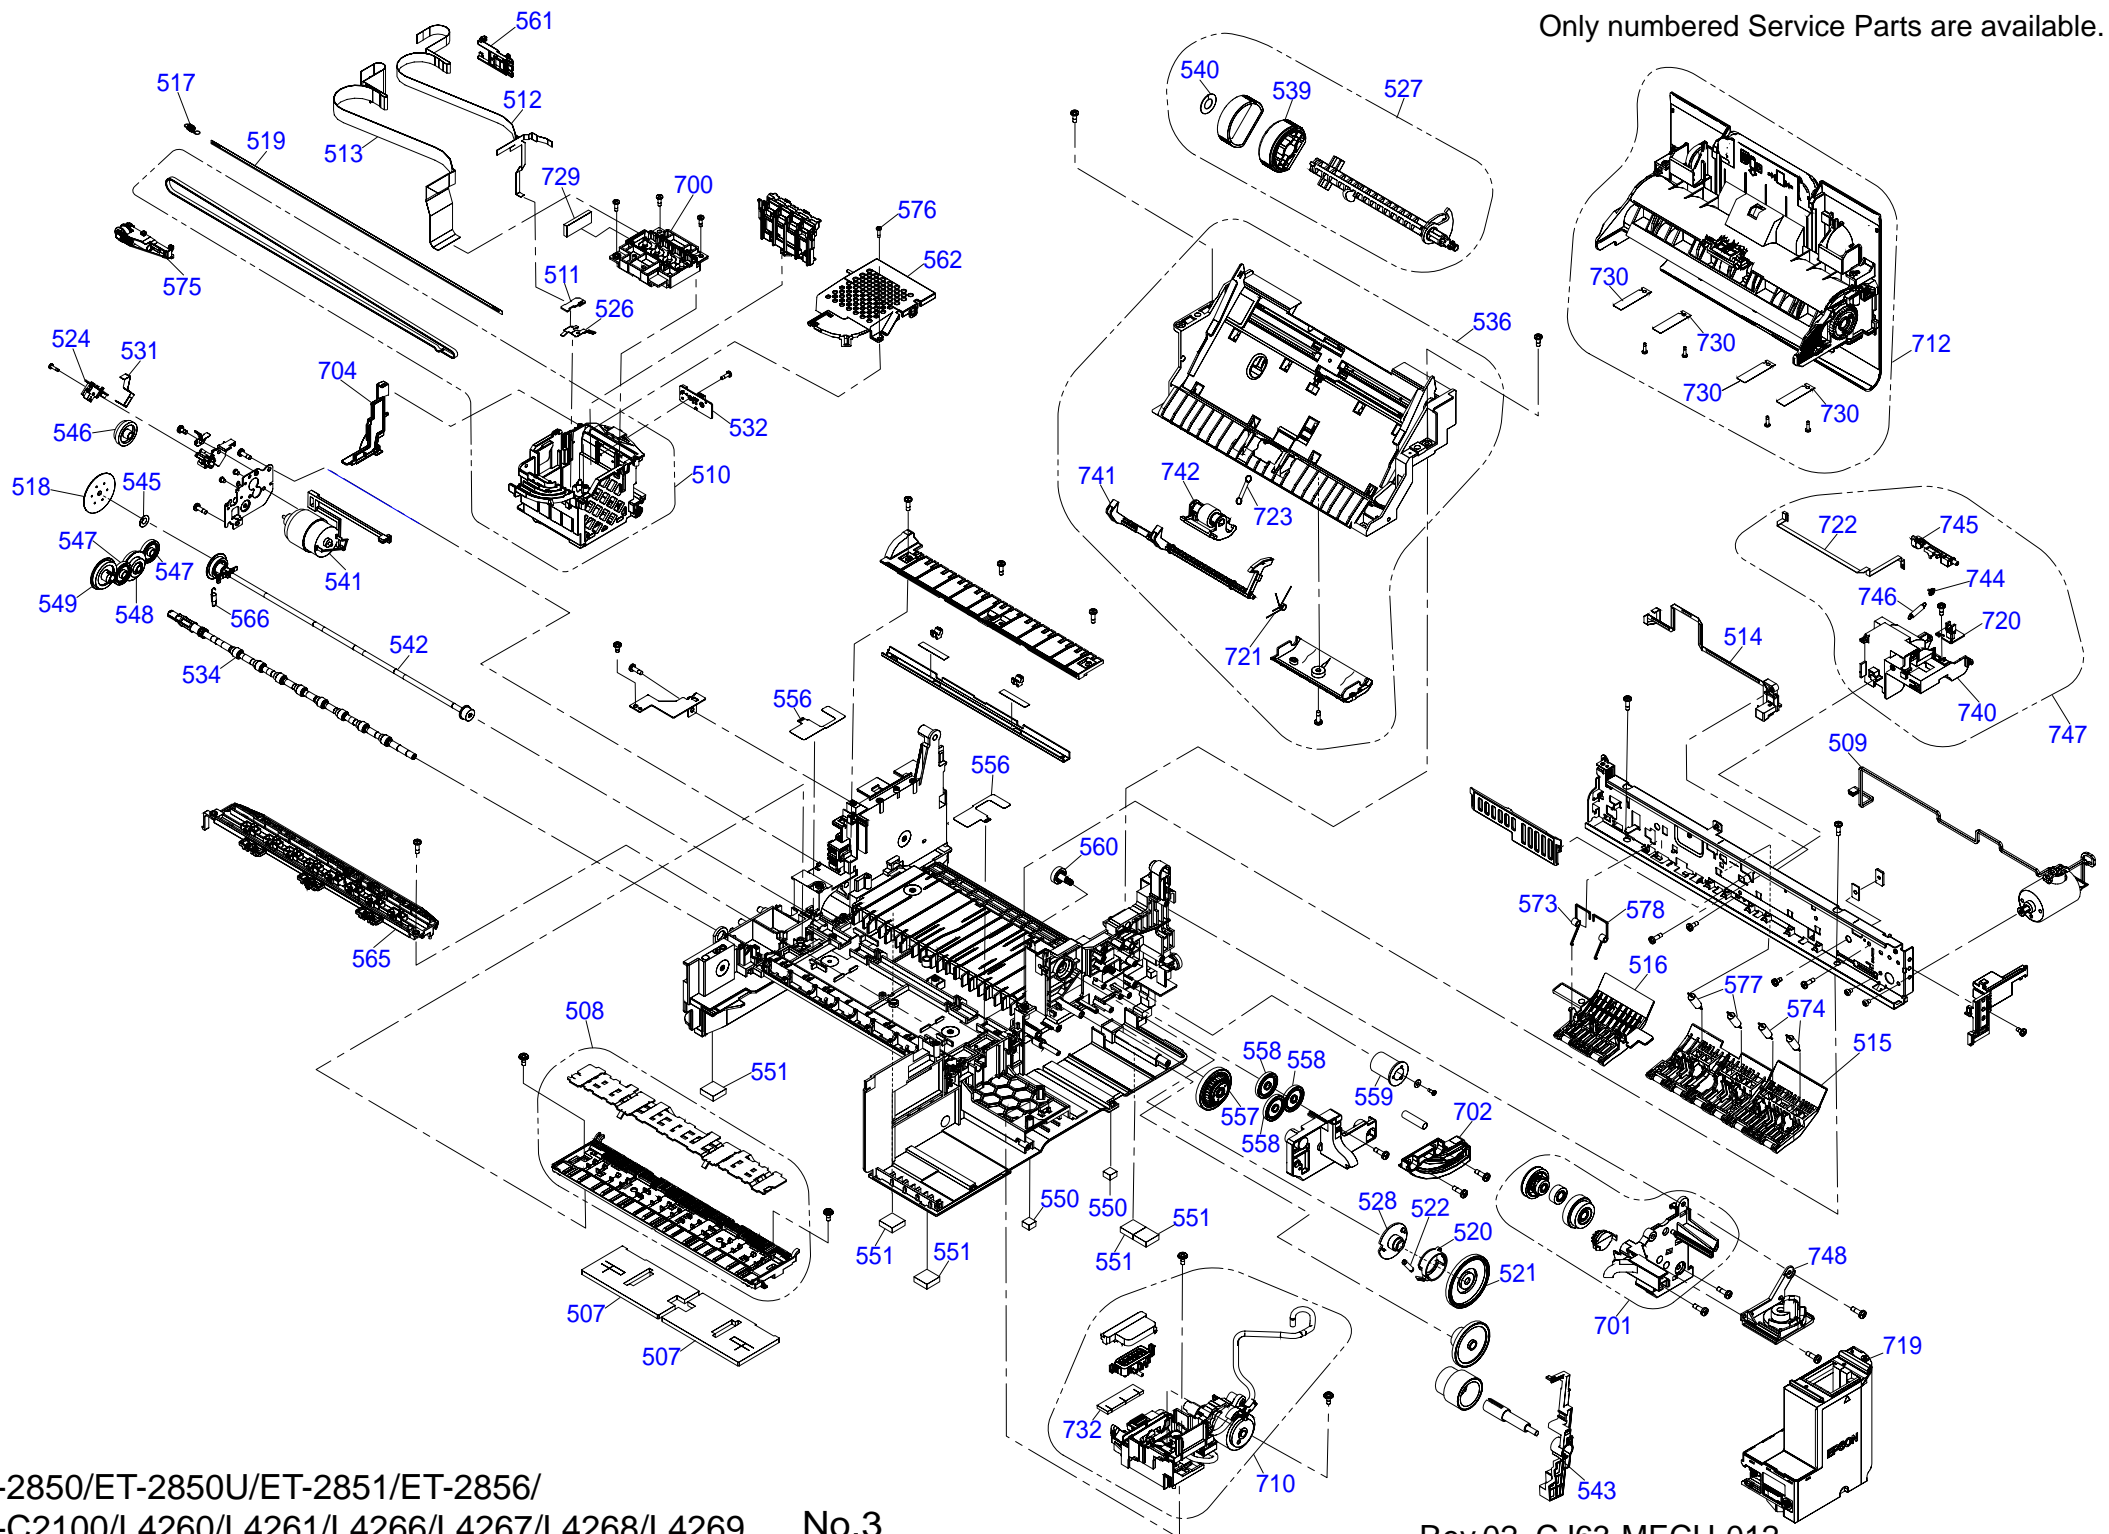

Only numbered Service Parts are available.

Only numbered Service Parts are available.

Only numbered Service Parts are available.

ET-2850/ET-2850U/ET-2851/ET-2856/
ST-C2100/L4260/L4261/L4266/L4267/L4268/L4269

No.3

Rev.02 CJ63-MECH-012

Only numbered Service Parts are available.

Only numbered Service Parts are available.

Only numbered Service Parts are available.