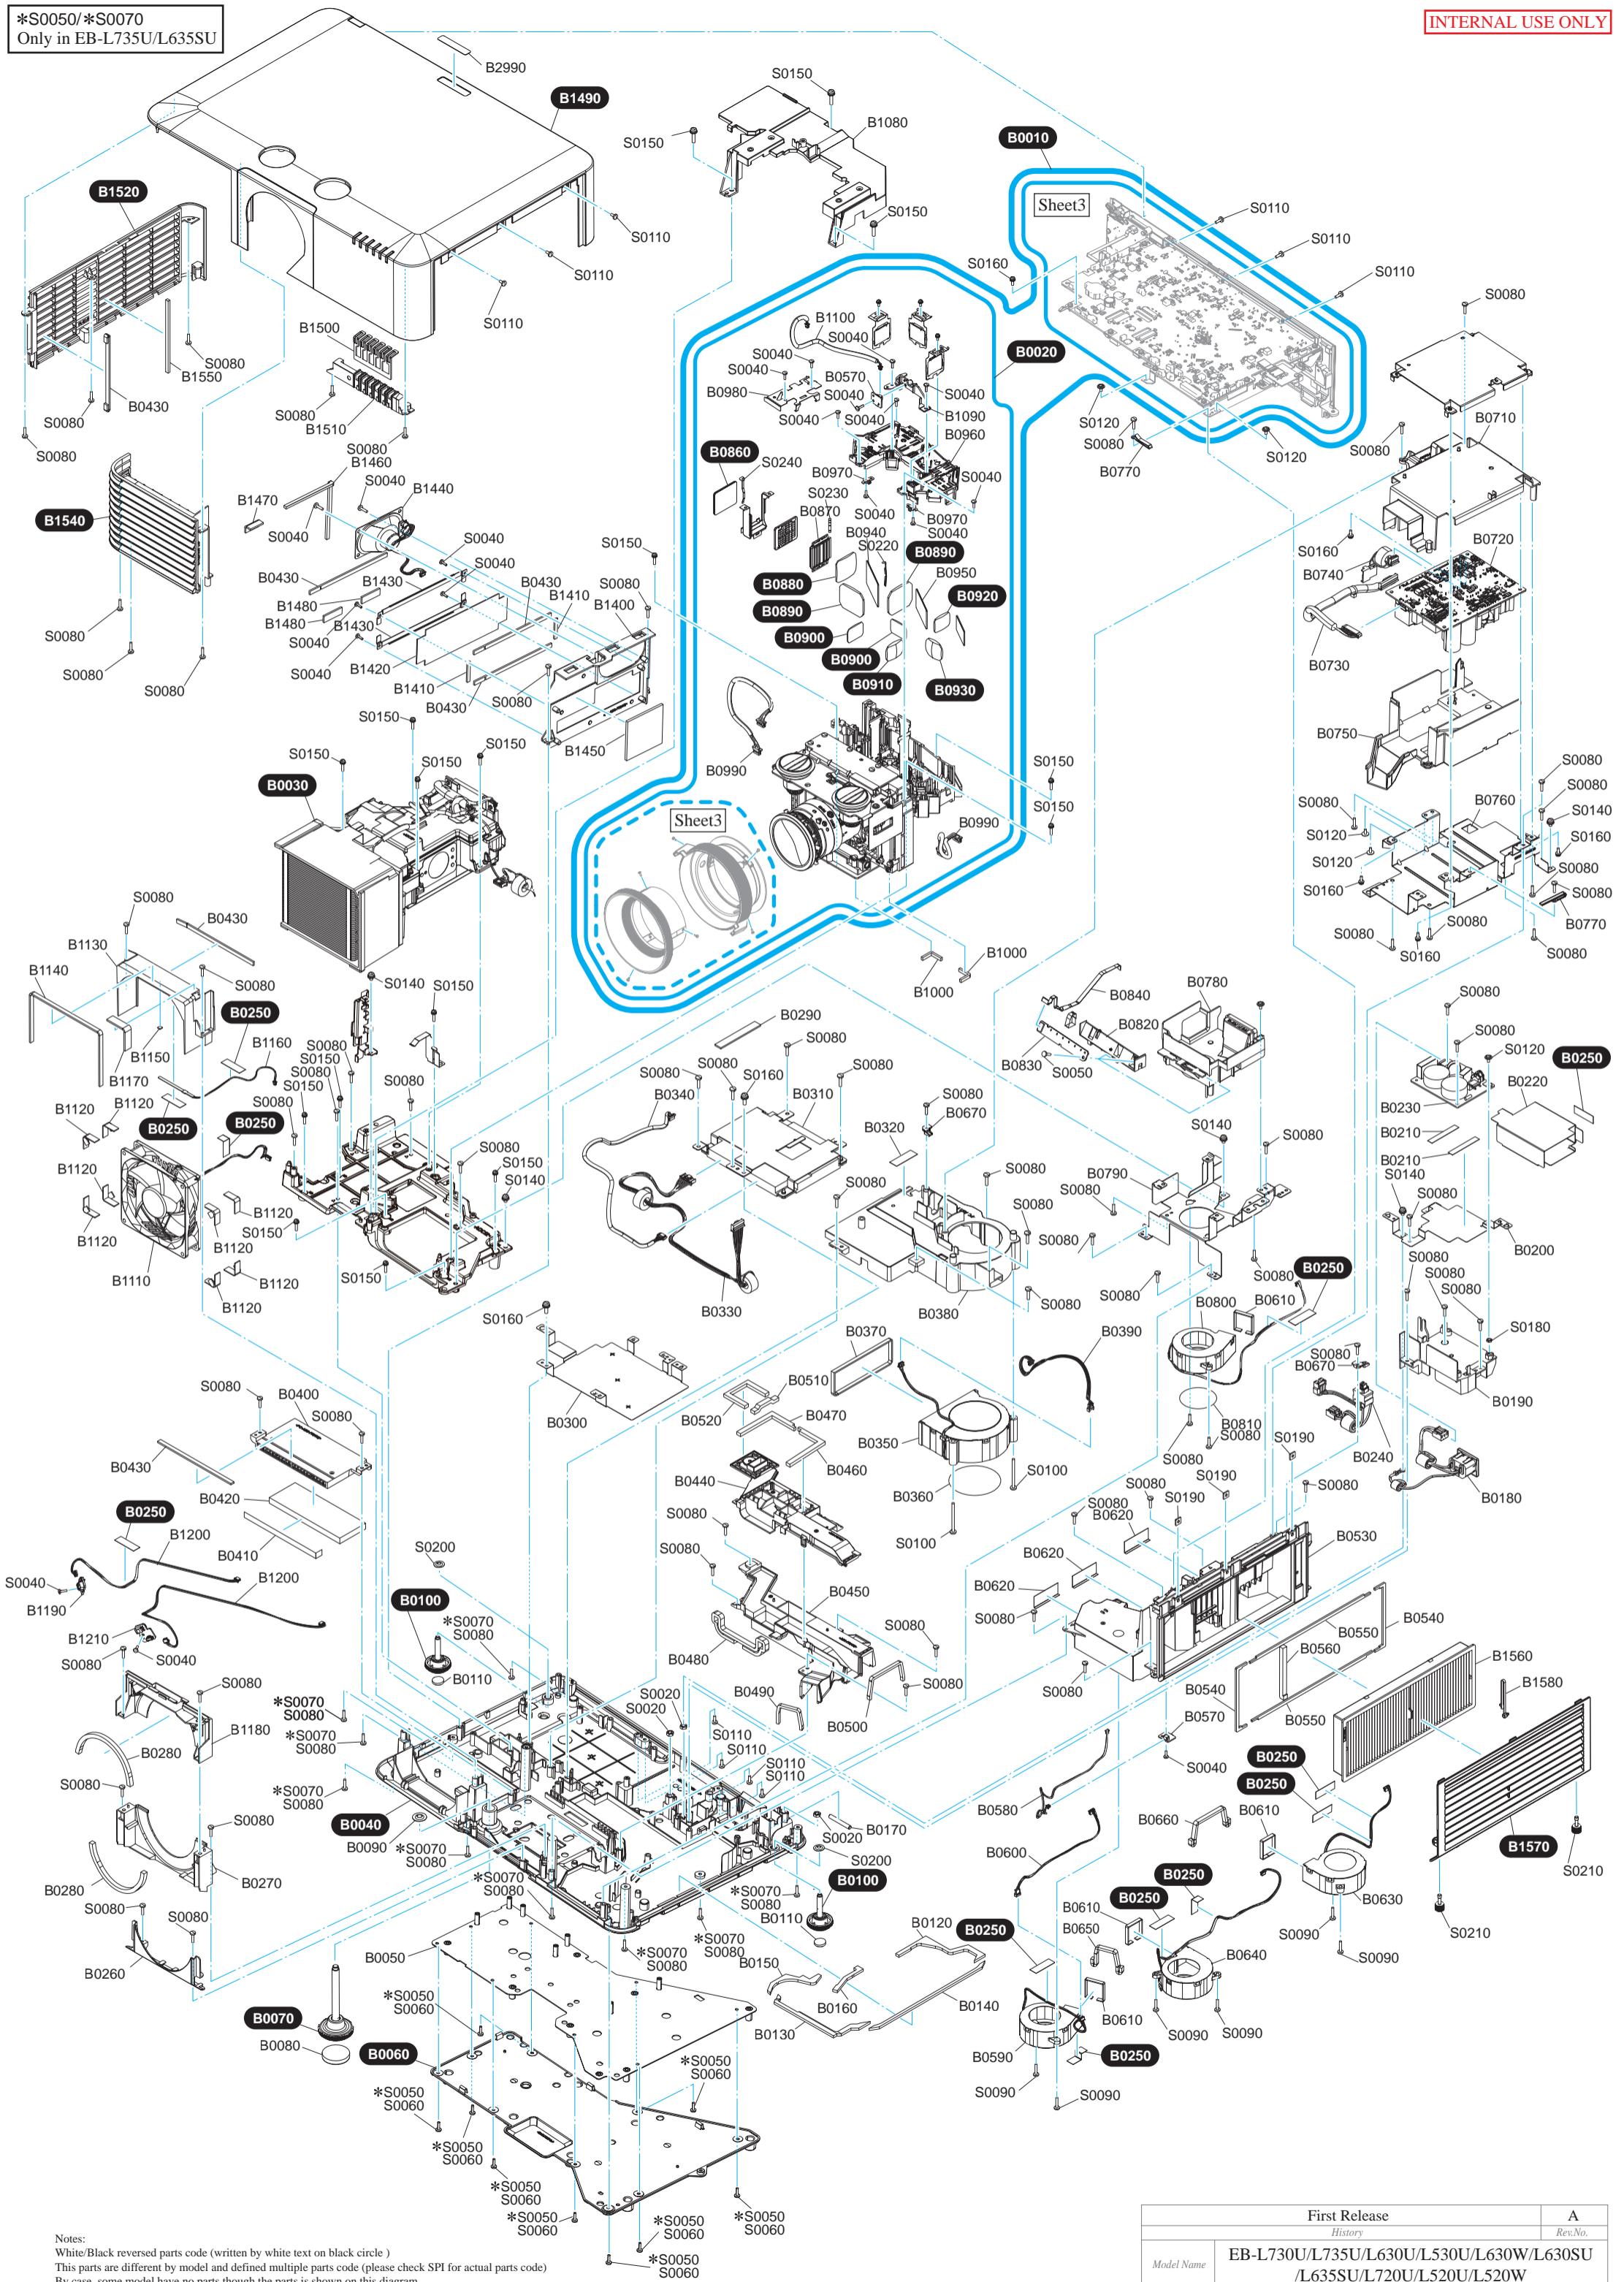

\*S0050/\*S0070  
Only in EB-L735U/L635SU

INTERNAL USE ONLY

Notes:  
White/Black reversed parts code (written by white text on black circle)  
This parts are different by model and defined multiple parts code (please check SPI for actual parts code)  
By case, some model have no parts though the parts is shown on this diagram.

|            |  |         |
|------------|--|---------|
|            | First Release  | A       |
|            | History  | Rev.No. |
| Model Name | EB-L730U/L735U/L630U/L530U/L630W/L630SU<br>/L635SU/L720U/L520U/L520W |         |

A Only in EB-L730U/L735U/L630U/L530U/L630W/L630SU/635SU/L720U/L520U

B Only in EB-L520W

\*SE020  
Only in EB-L520W  
\*SE070  
Only other than EB-L520W

Sheet2

Notes:  
White/Black reversed parts code (written by white text on black circle)  
This parts are different by model and defined multiple parts code (please check SPI for actual parts code)  
By case, some model have no parts though the parts is shown on this diagram.

**A** Only in EB-L730U/L735U/L630U/L530U/L630W

**B** Only in EB-L630SU/635SU

**C** Only in EB-L720U/L520U

**D** Only in EB-L520W

Notes:  
 White/Black reversed parts code (written by white text on black circle)  
 This parts are different by model and defined multiple parts code (please check SPI for actual parts code)  
 By case, some model have no parts though the parts is shown on this diagram.