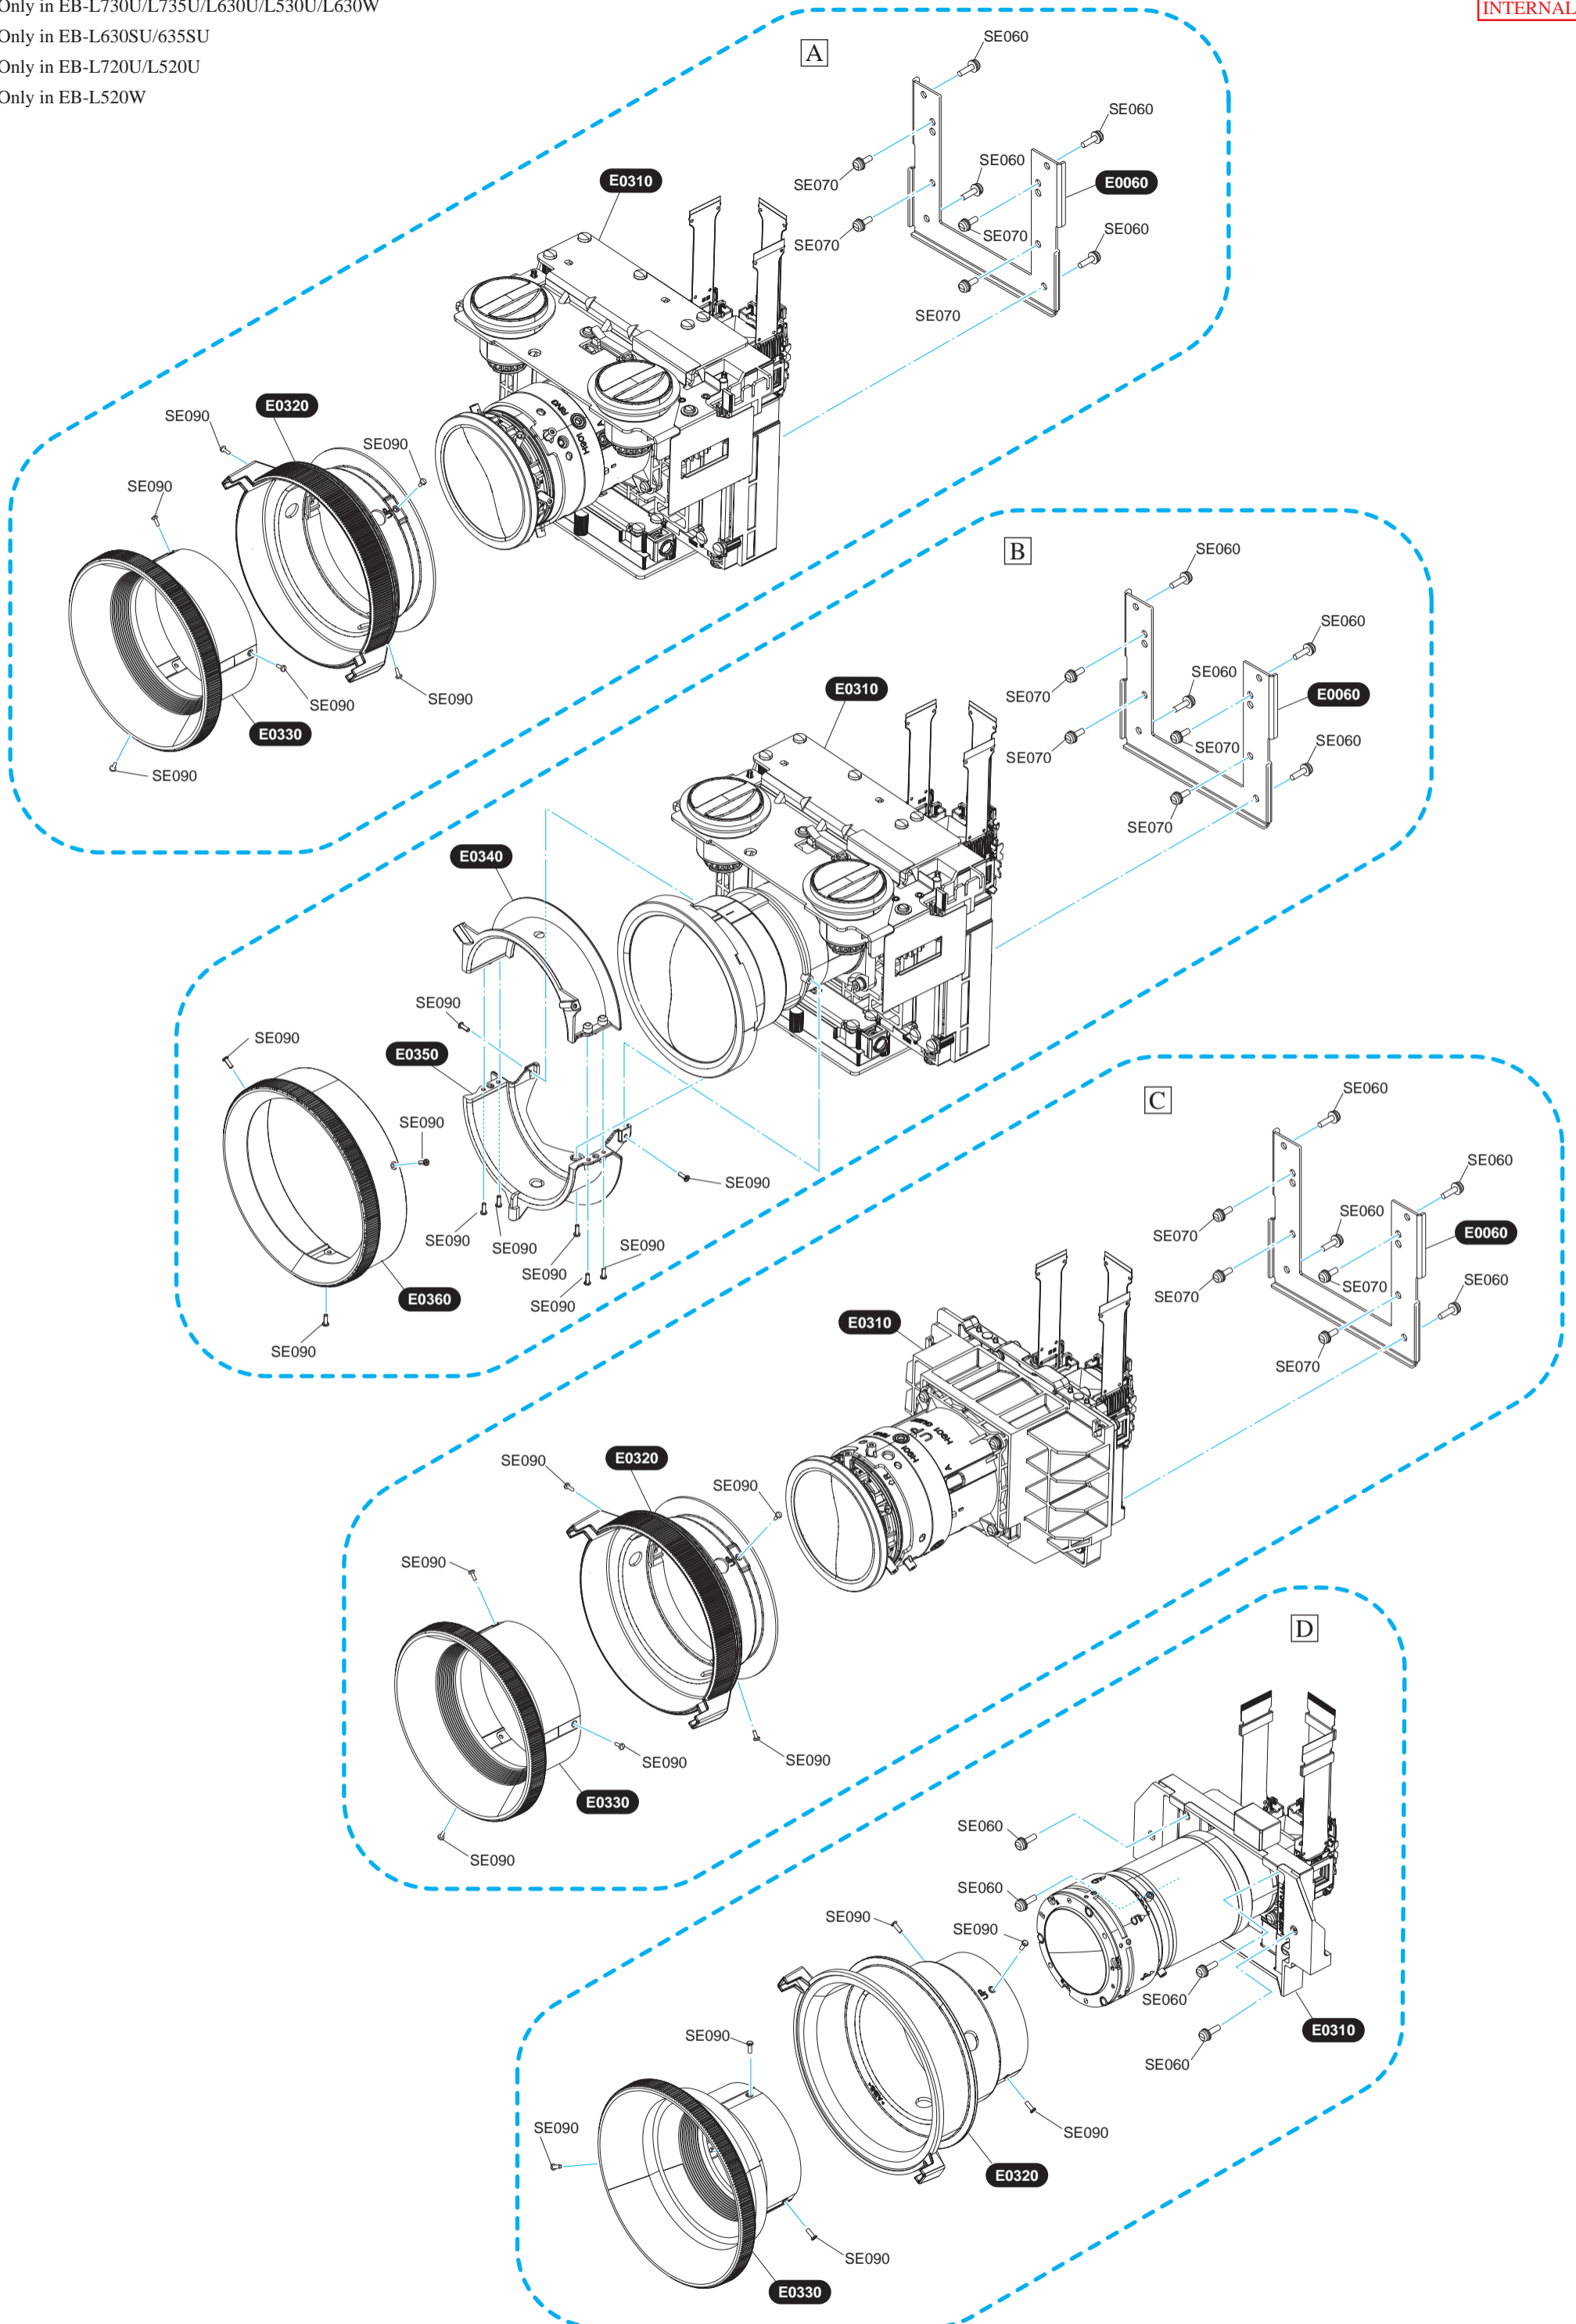

\*S0050/\*S0070  
Only in EB-L735U/L635SU

INTERNAL USE ONLY

Notes:  
White/Black reversed parts code (written by white text on black circle)  
This parts are different by model and defined multiple parts code (please check SPI for actual parts code)  
By case, some model have no parts though the parts is shown on this diagram.

A Only in EB-L730U/L735U/L630U/L530U/L630W/L630SU/635SU/L720U/L520U

B Only in EB-L520W

\*SE020  
Only in EB-L520W  
\*SE070  
Only other than EB-L520W

Sheet2

Notes:  
White/Black reversed parts code (written by white text on black circle)  
This parts are different by model and defined multiple parts code (please check SPI for actual parts code)  
By case, some model have no parts though the parts is shown on this diagram.

**A** Only in EB-L730U/L735U/L630U/L530U/L630W

**B** Only in EB-L630SU/635SU

**C** Only in EB-L720U/L520U

**D** Only in EB-L520W

Notes:  
 White/Black reversed parts code (written by white text on black circle)  
 This parts are different by model and defined multiple parts code (please check SPI for actual parts code)  
 By case, some model have no parts though the parts is shown on this diagram.