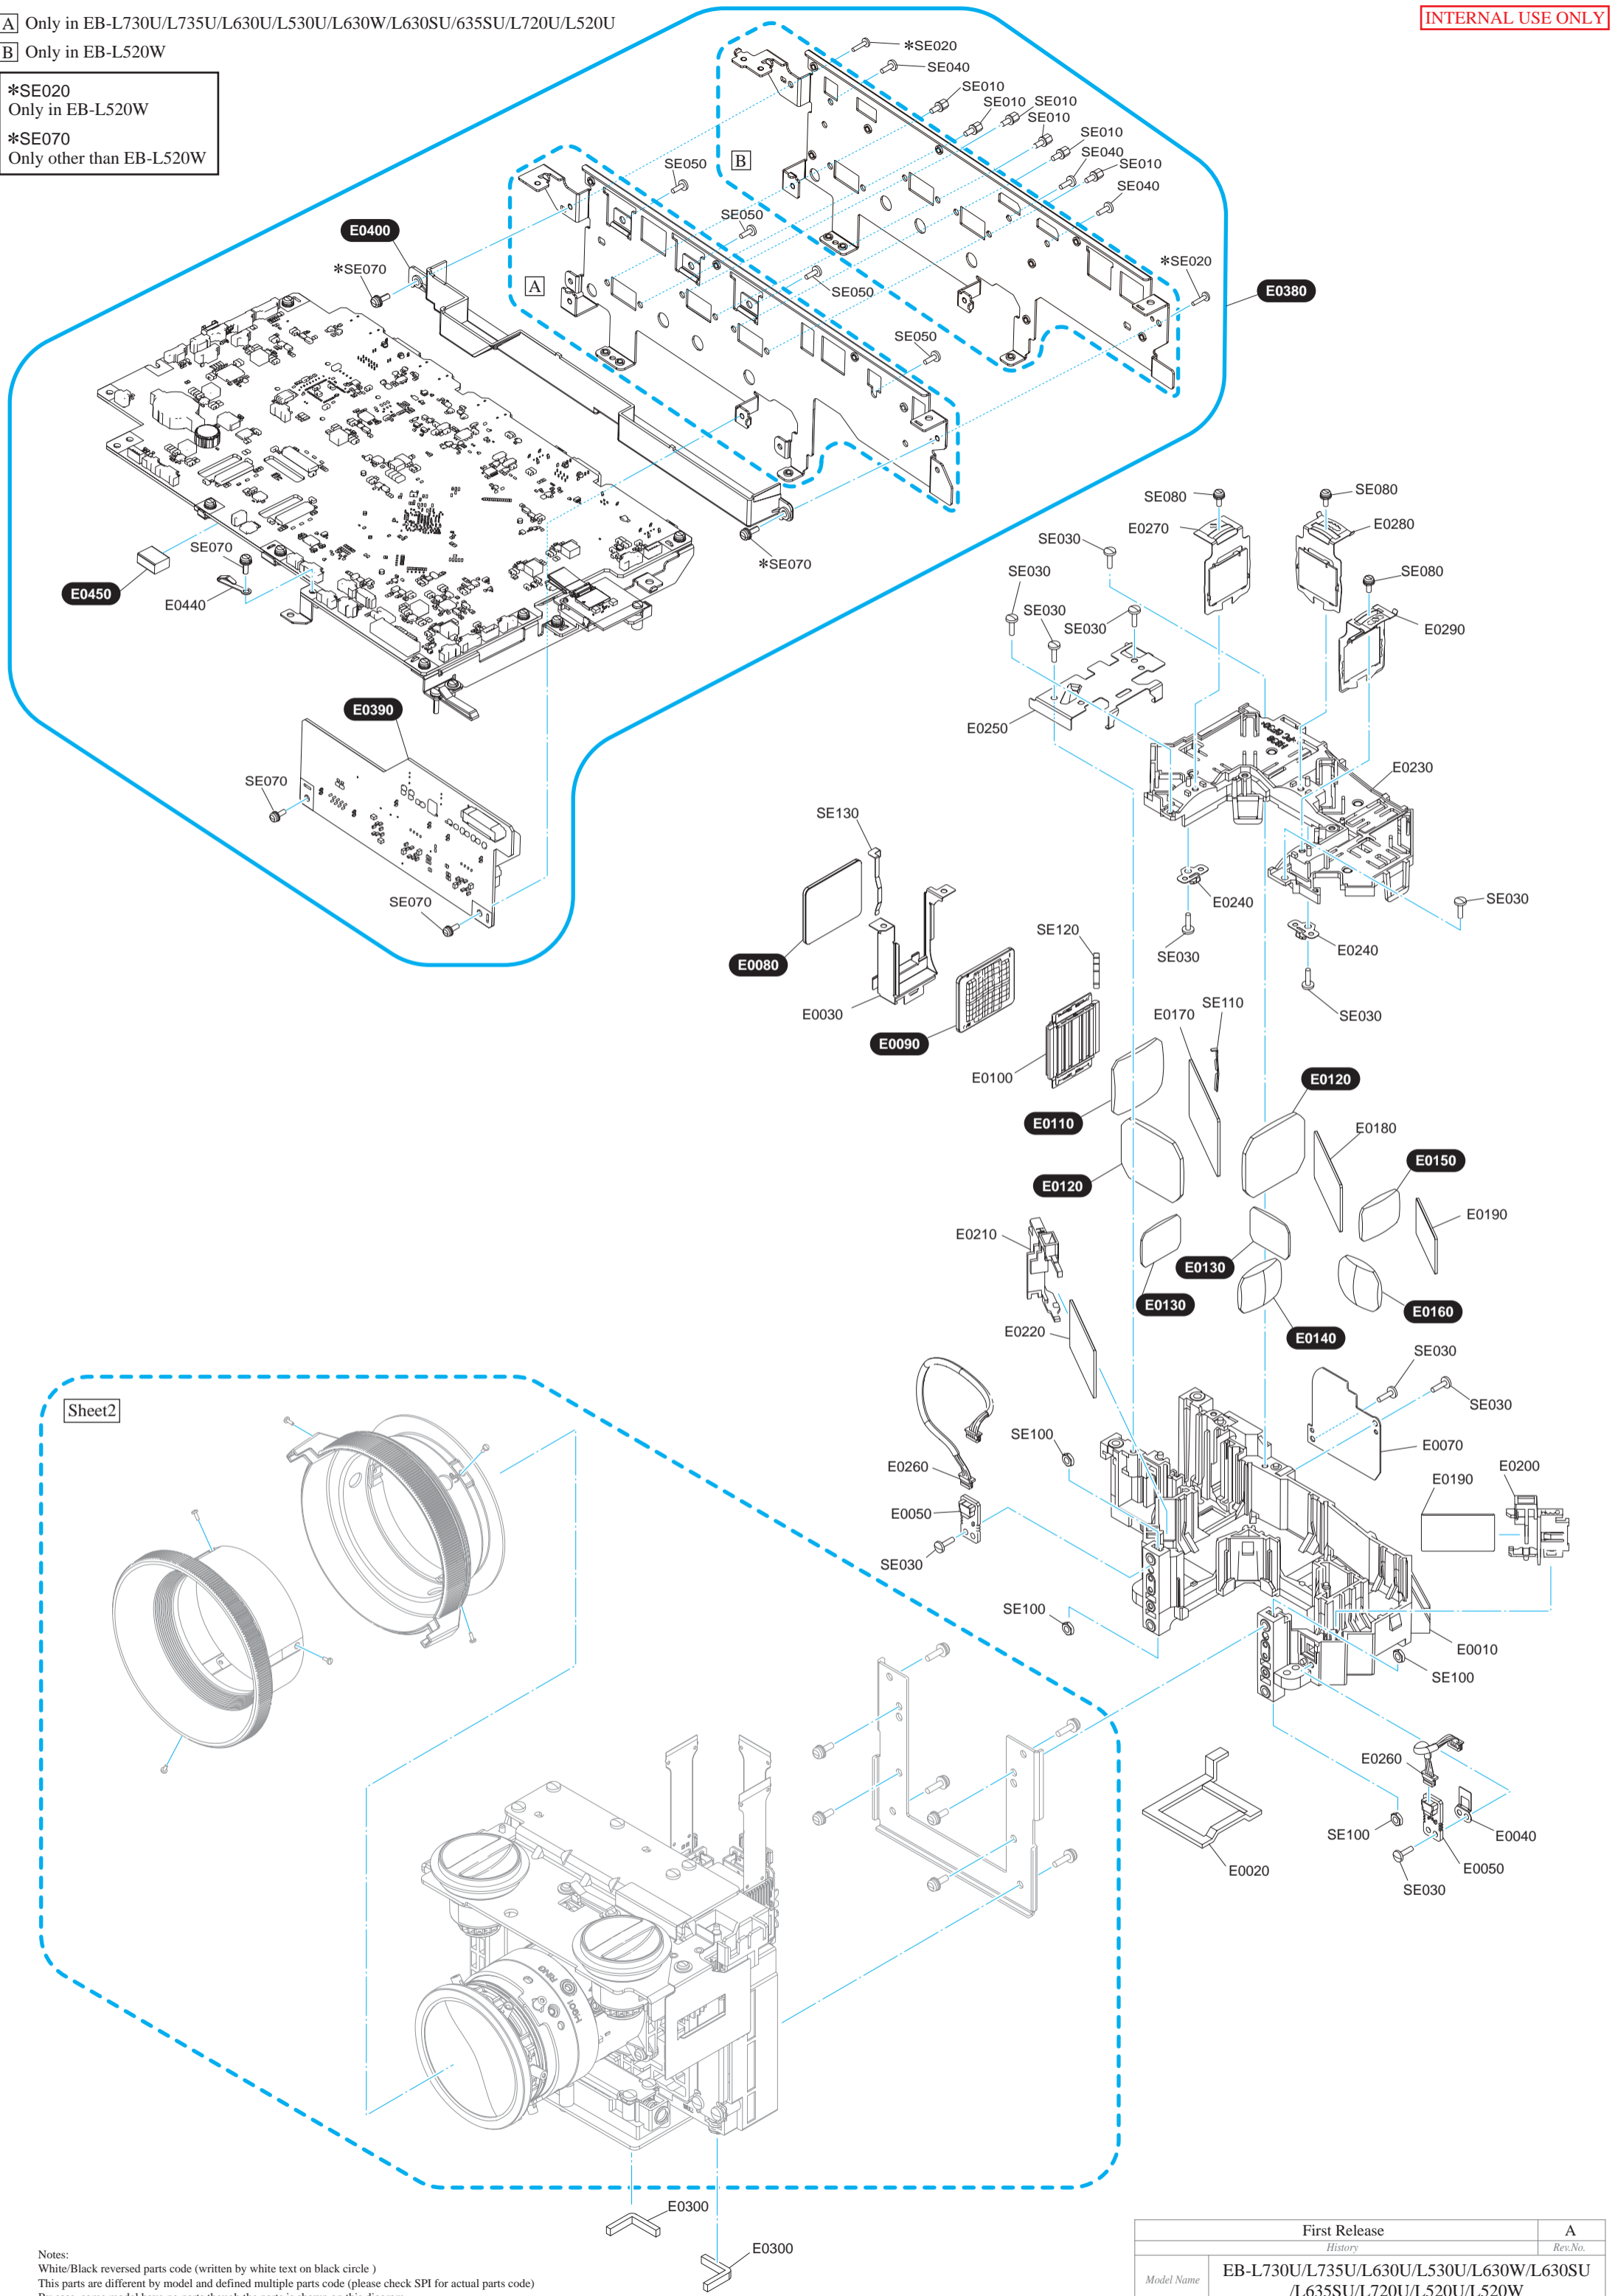

\*S0050/\*S0070  
Only in EB-L735U/L635SU

INTERNAL USE ONLY

Notes:  
White/Black reversed parts code (written by white text on black circle)  
This parts are different by model and defined multiple parts code (please check SPI for actual parts code)  
By case, some model have no parts though the parts is shown on this diagram.

|            |  |         |
|------------|--|---------|
|            | First Release  | A       |
|            | History  | Rev.No. |
| Model Name | EB-L730U/L735U/L630U/L530U/L630W/L630SU<br>/L635SU/L720U/L520U/L520W |         |

A Only in EB-L730U/L735U/L630U/L530U/L630W/L630SU/635SU/L720U/L520U

B Only in EB-L520W

\*SE020  
Only in EB-L520W  
\*SE070  
Only other than EB-L520W

Sheet2

Notes:  
White/Black reversed parts code (written by white text on black circle)  
This parts are different by model and defined multiple parts code (please check SPI for actual parts code)  
By case, some model have no parts though the parts is shown on this diagram.

**A** Only in EB-L730U/L735U/L630U/L530U/L630W

**B** Only in EB-L630SU/635SU

**C** Only in EB-L720U/L520U

**D** Only in EB-L520W

Notes:  
 White/Black reversed parts code (written by white text on black circle)  
 This parts are different by model and defined multiple parts code (please check SPI for actual parts code)  
 By case, some model have no parts though the parts is shown on this diagram.