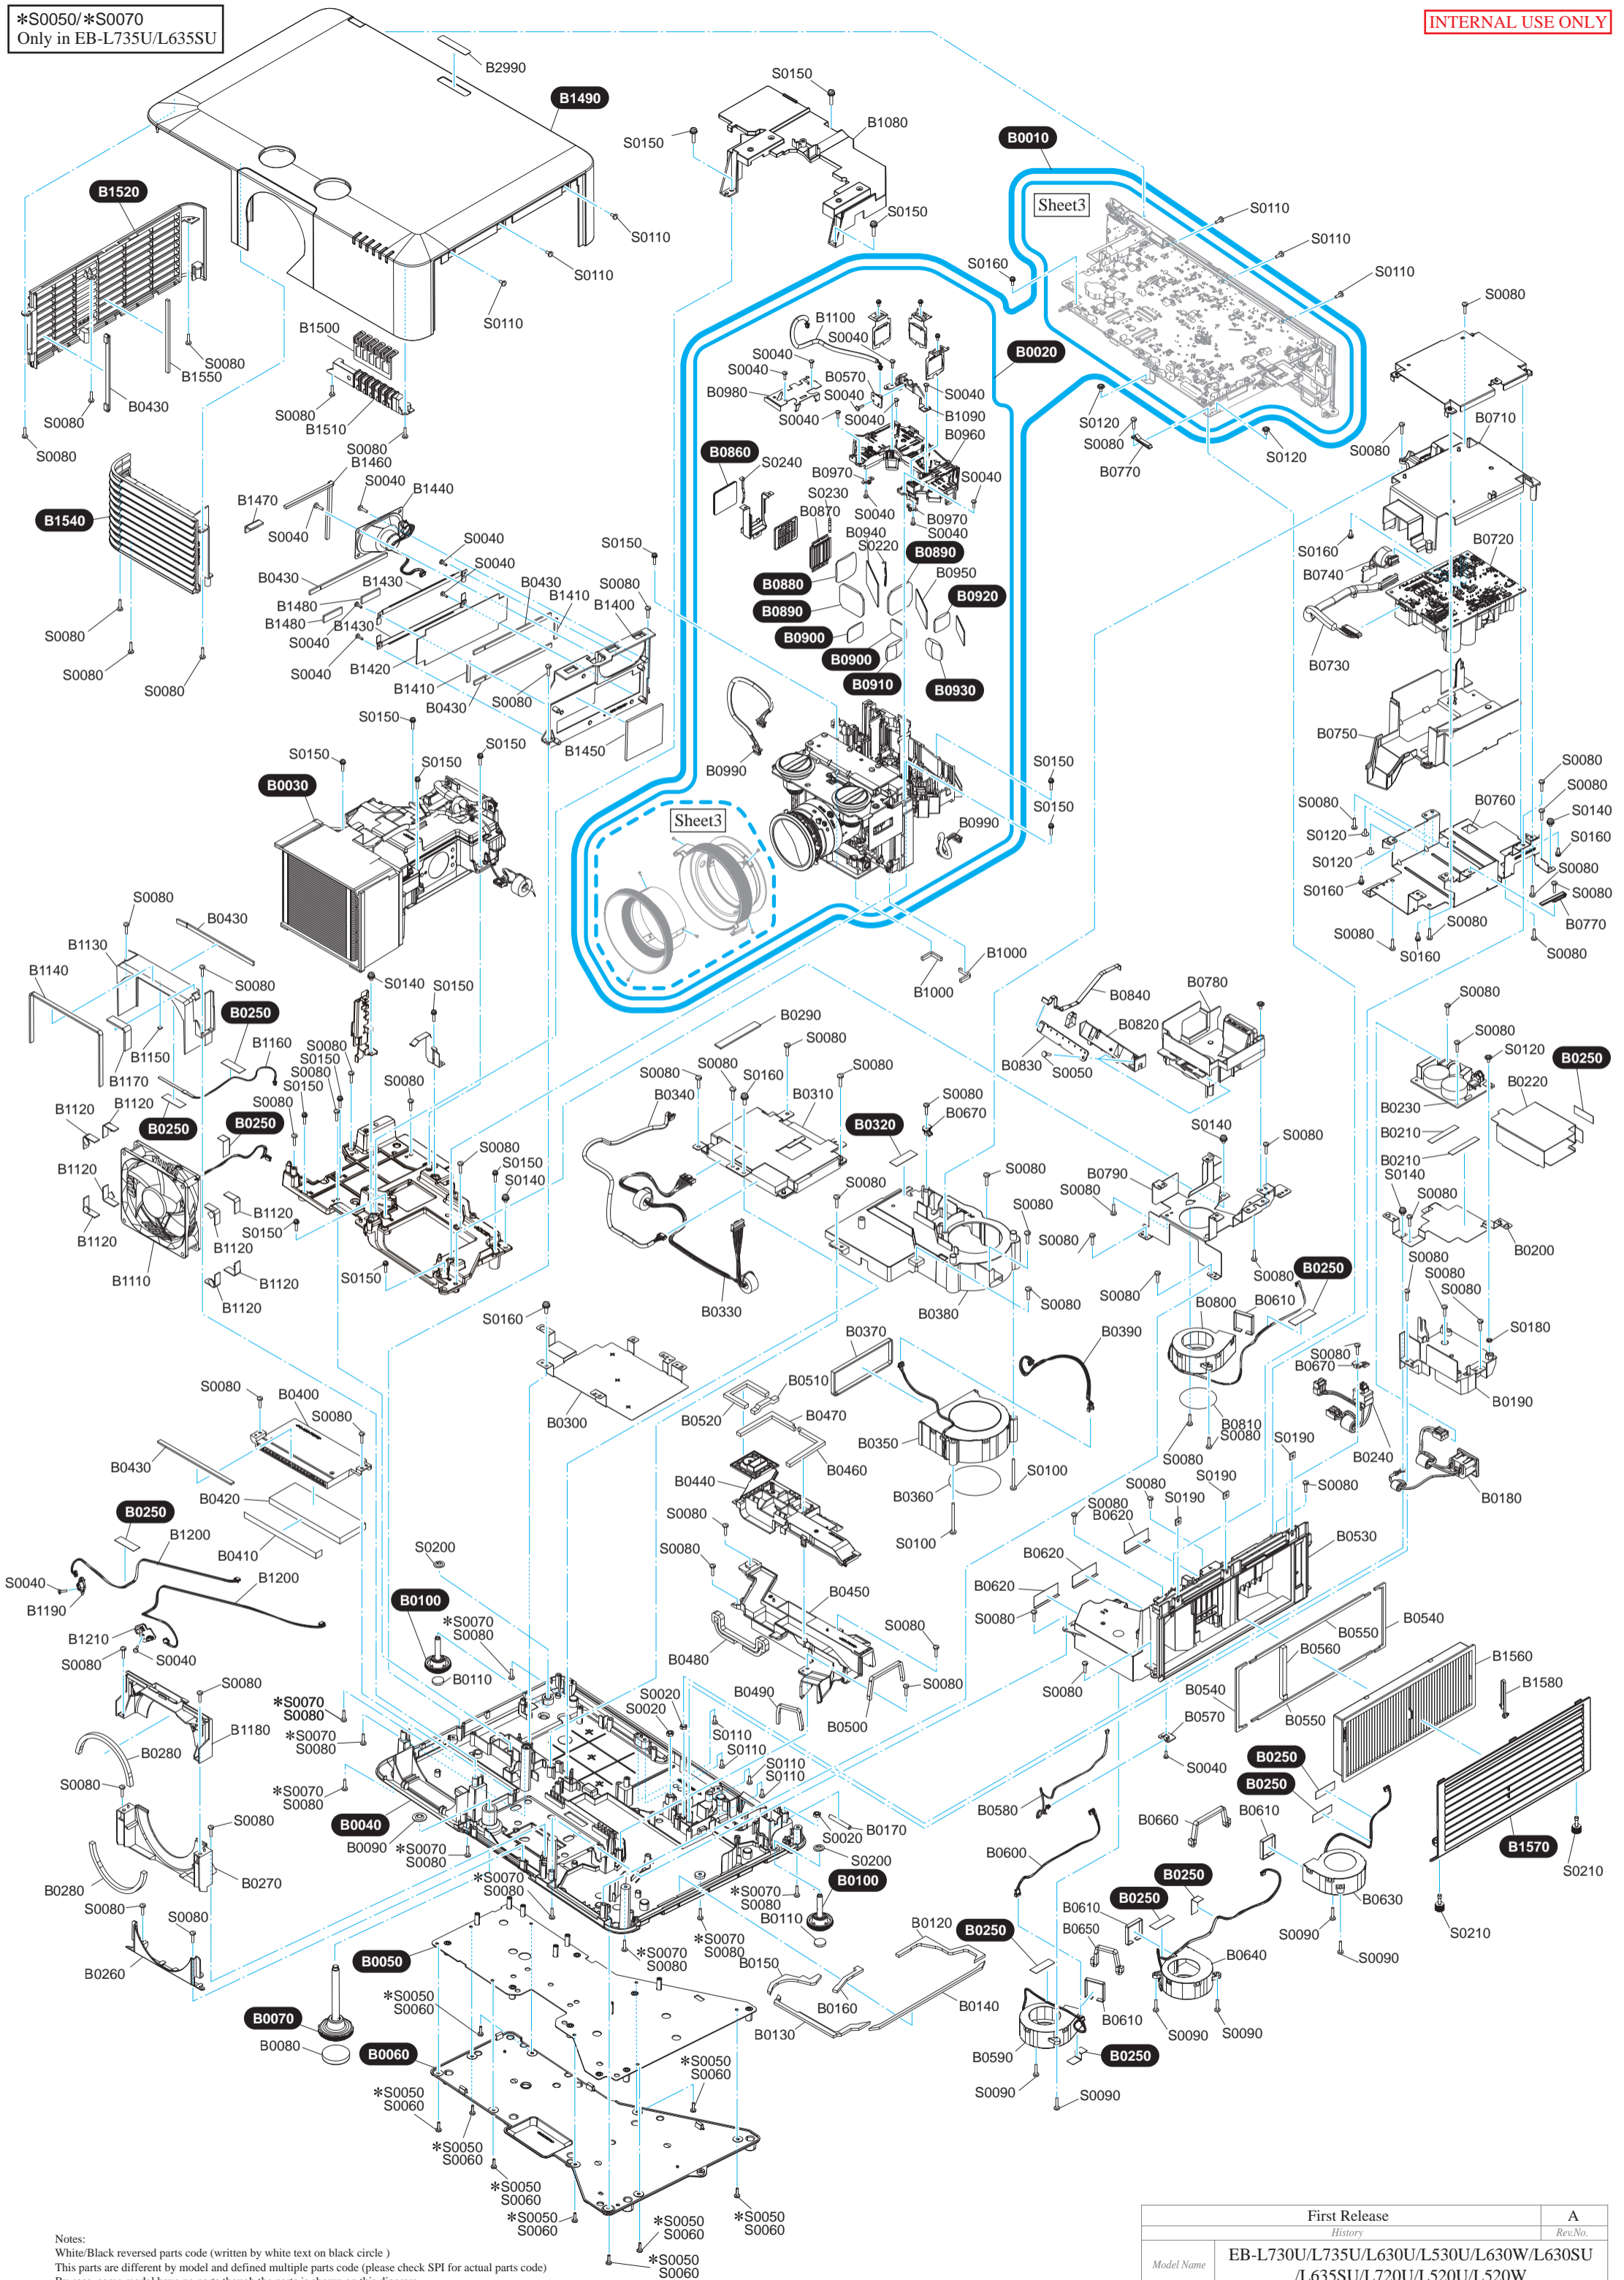

\*S0050/\*S0070  
Only in EB-L735U/L635SU

INTERNAL USE ONLY

Notes:  
White/Black reversed parts code (written by white text on black circle)  
This parts are different by model and defined multiple parts code (please check SPI for actual parts code)  
By case, some model have no parts though the parts is shown on this diagram.

	First Release	A
	History	Rev.No.
Model Name	EB-L730U/L735U/L630U/L530U/L630W/L630SU/L635SU/L720U/L520U/L520W	

**A** Only in EB-L730U/L735U/L630U/L530U/L630W

**B** Only in EB-L630SU/635SU

**C** Only in EB-L720U/L520U

**D** Only in EB-L520W

Notes:  
 White/Black reversed parts code (written by white text on black circle)  
 This parts are different by model and defined multiple parts code (please check SPI for actual parts code)  
 By case, some model have no parts though the parts is shown on this diagram.

First Release		A
History		Rev.No.
Model Name	EB-L730U/L735U/L630U/L530U/L630W/L630SU/L635SU/L720U/L520U/L520W	