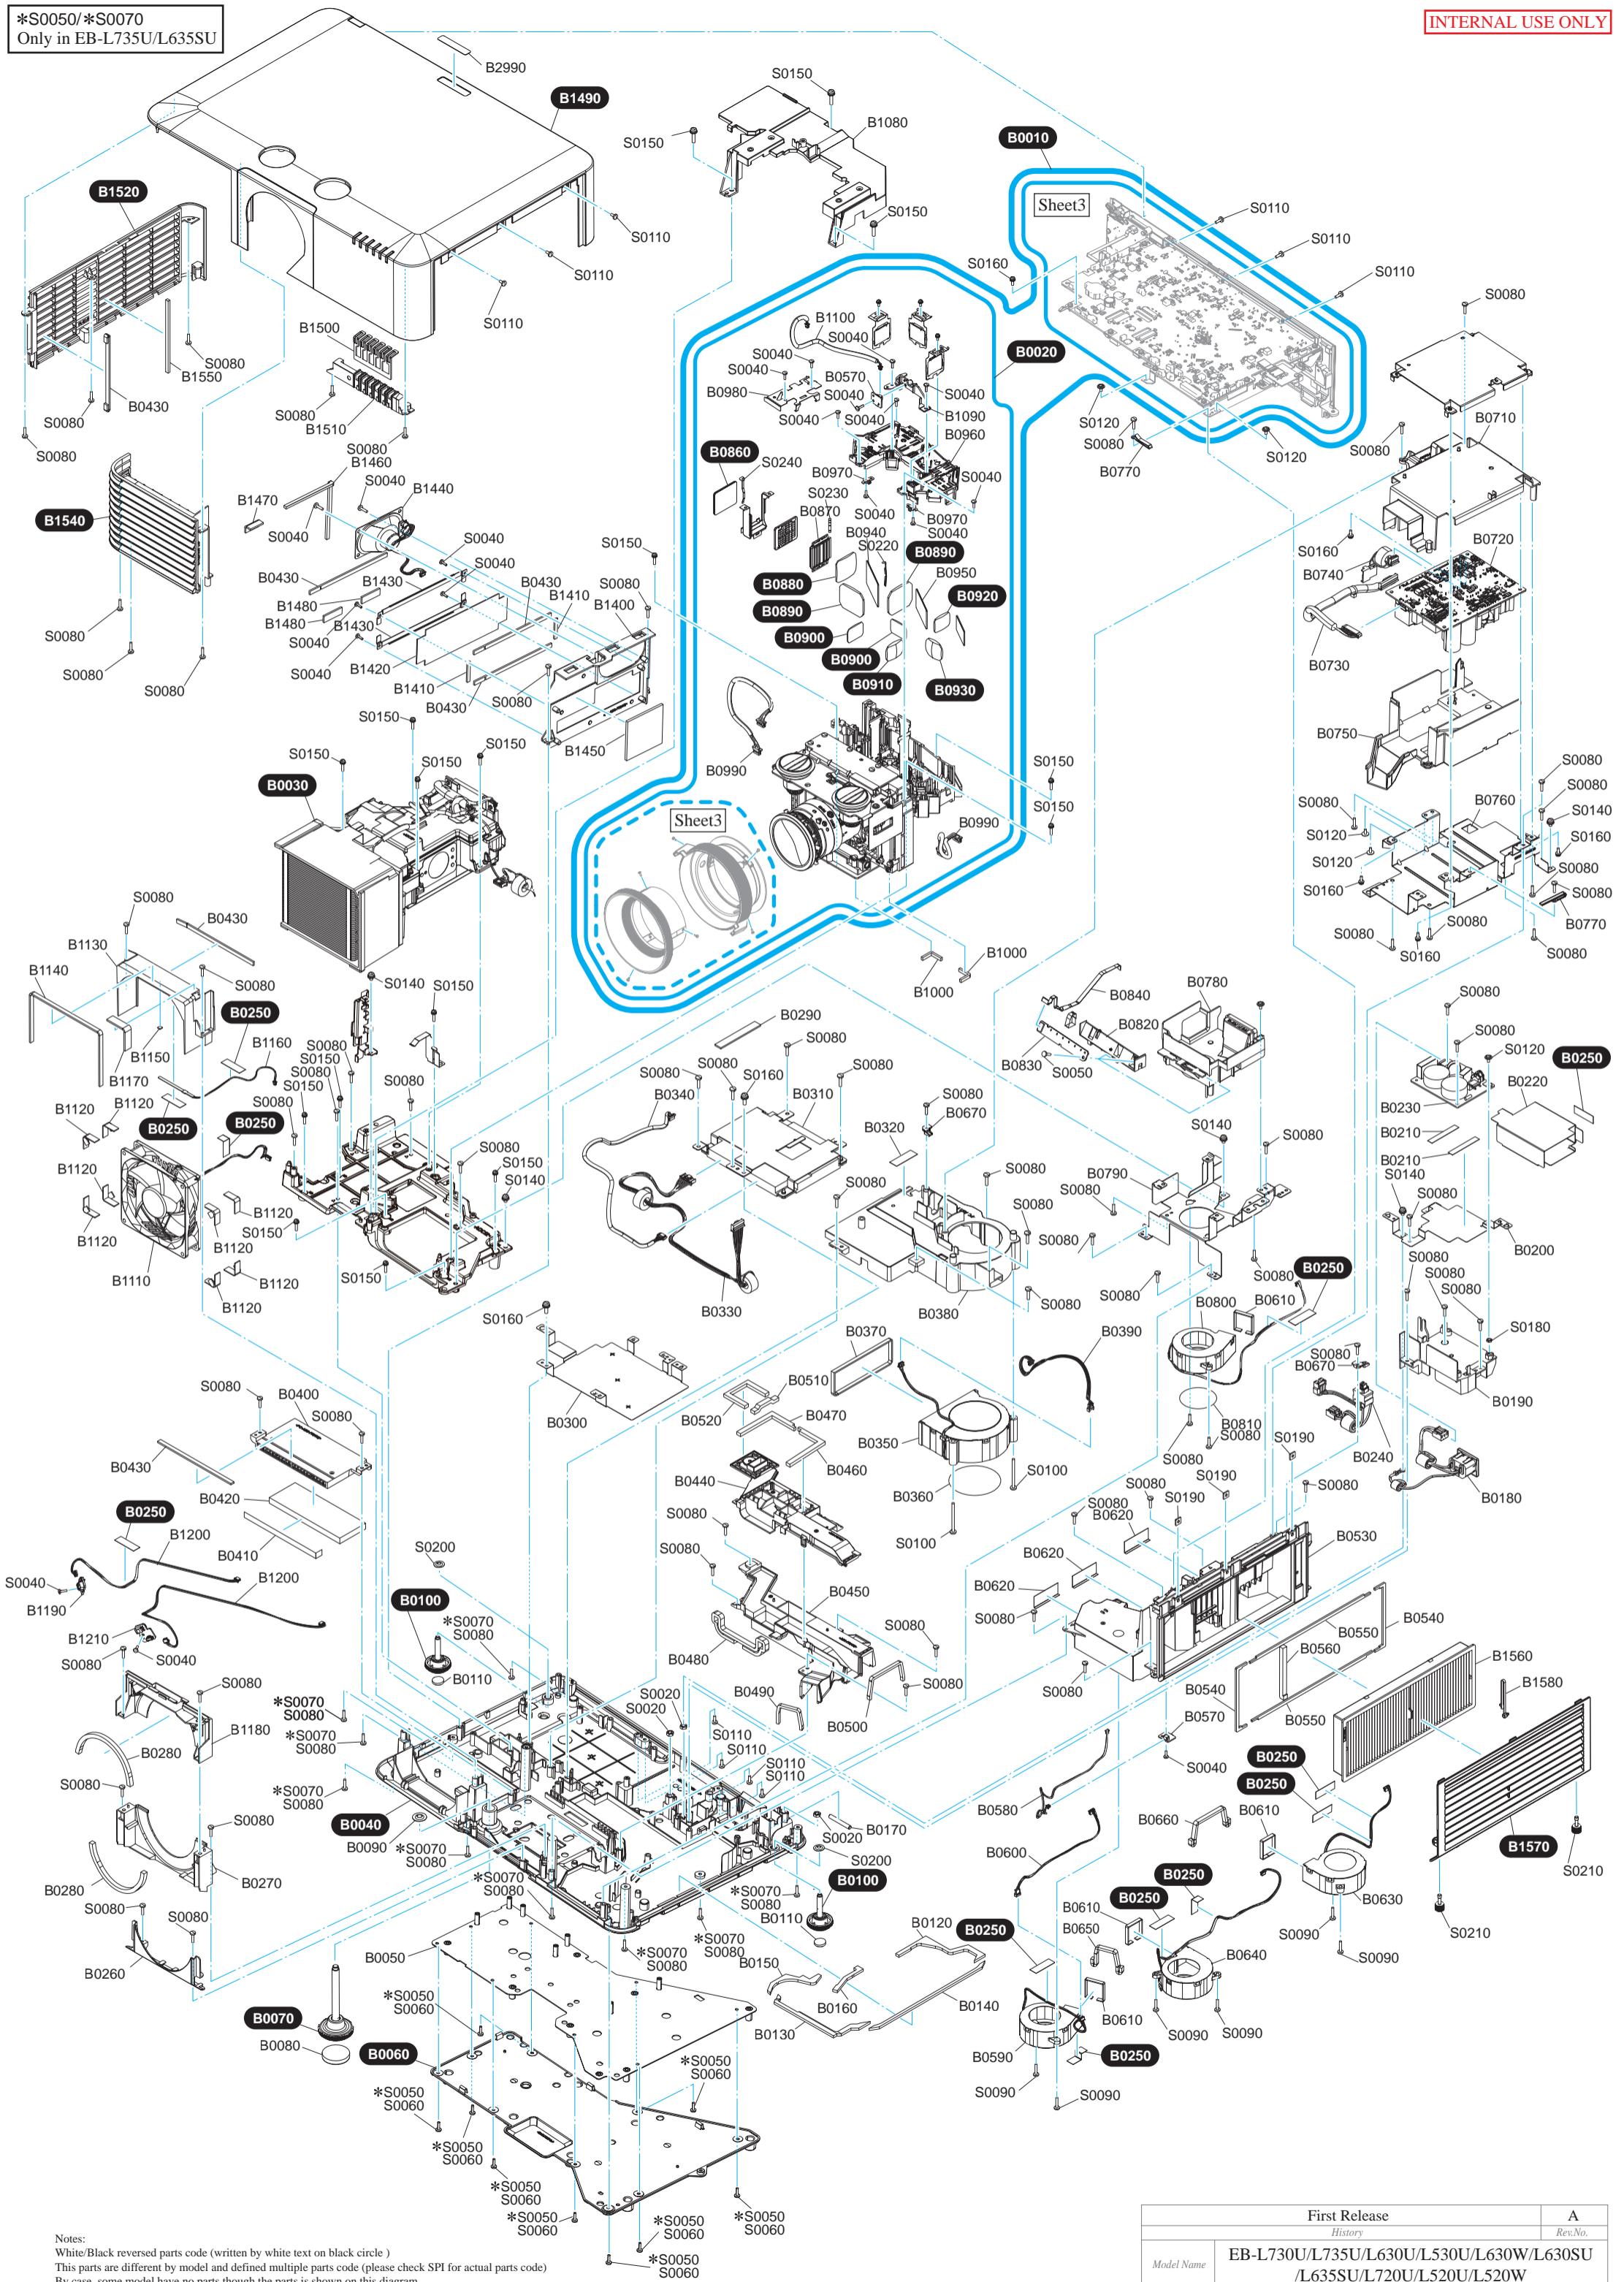

\*S0050/\*S0070  
Only in EB-L735U/L635SU

INTERNAL USE ONLY

Notes:  
White/Black reversed parts code (written by white text on black circle)  
This parts are different by model and defined multiple parts code (please check SPI for actual parts code)  
By case, some model have no parts though the parts is shown on this diagram.

	First Release	A
	History	Rev.No.
Model Name	EB-L730U/L735U/L630U/L530U/L630W/L630SU /L635SU/L720U/L520U/L520W	

**A** Only in EB-L730U/L735U/L630U/L530U/L630W

**B** Only in EB-L630SU/635SU

**C** Only in EB-L720U/L520U

**D** Only in EB-L520W

Notes:  
 White/Black reversed parts code (written by white text on black circle)  
 This parts are different by model and defined multiple parts code (please check SPI for actual parts code)  
 By case, some model have no parts though the parts is shown on this diagram.

	First Release	A
	History	Rev.No.
Model Name	EB-L730U/L735U/L630U/L530U/L630W/L630SU/L635SU/L720U/L520U/L520W	