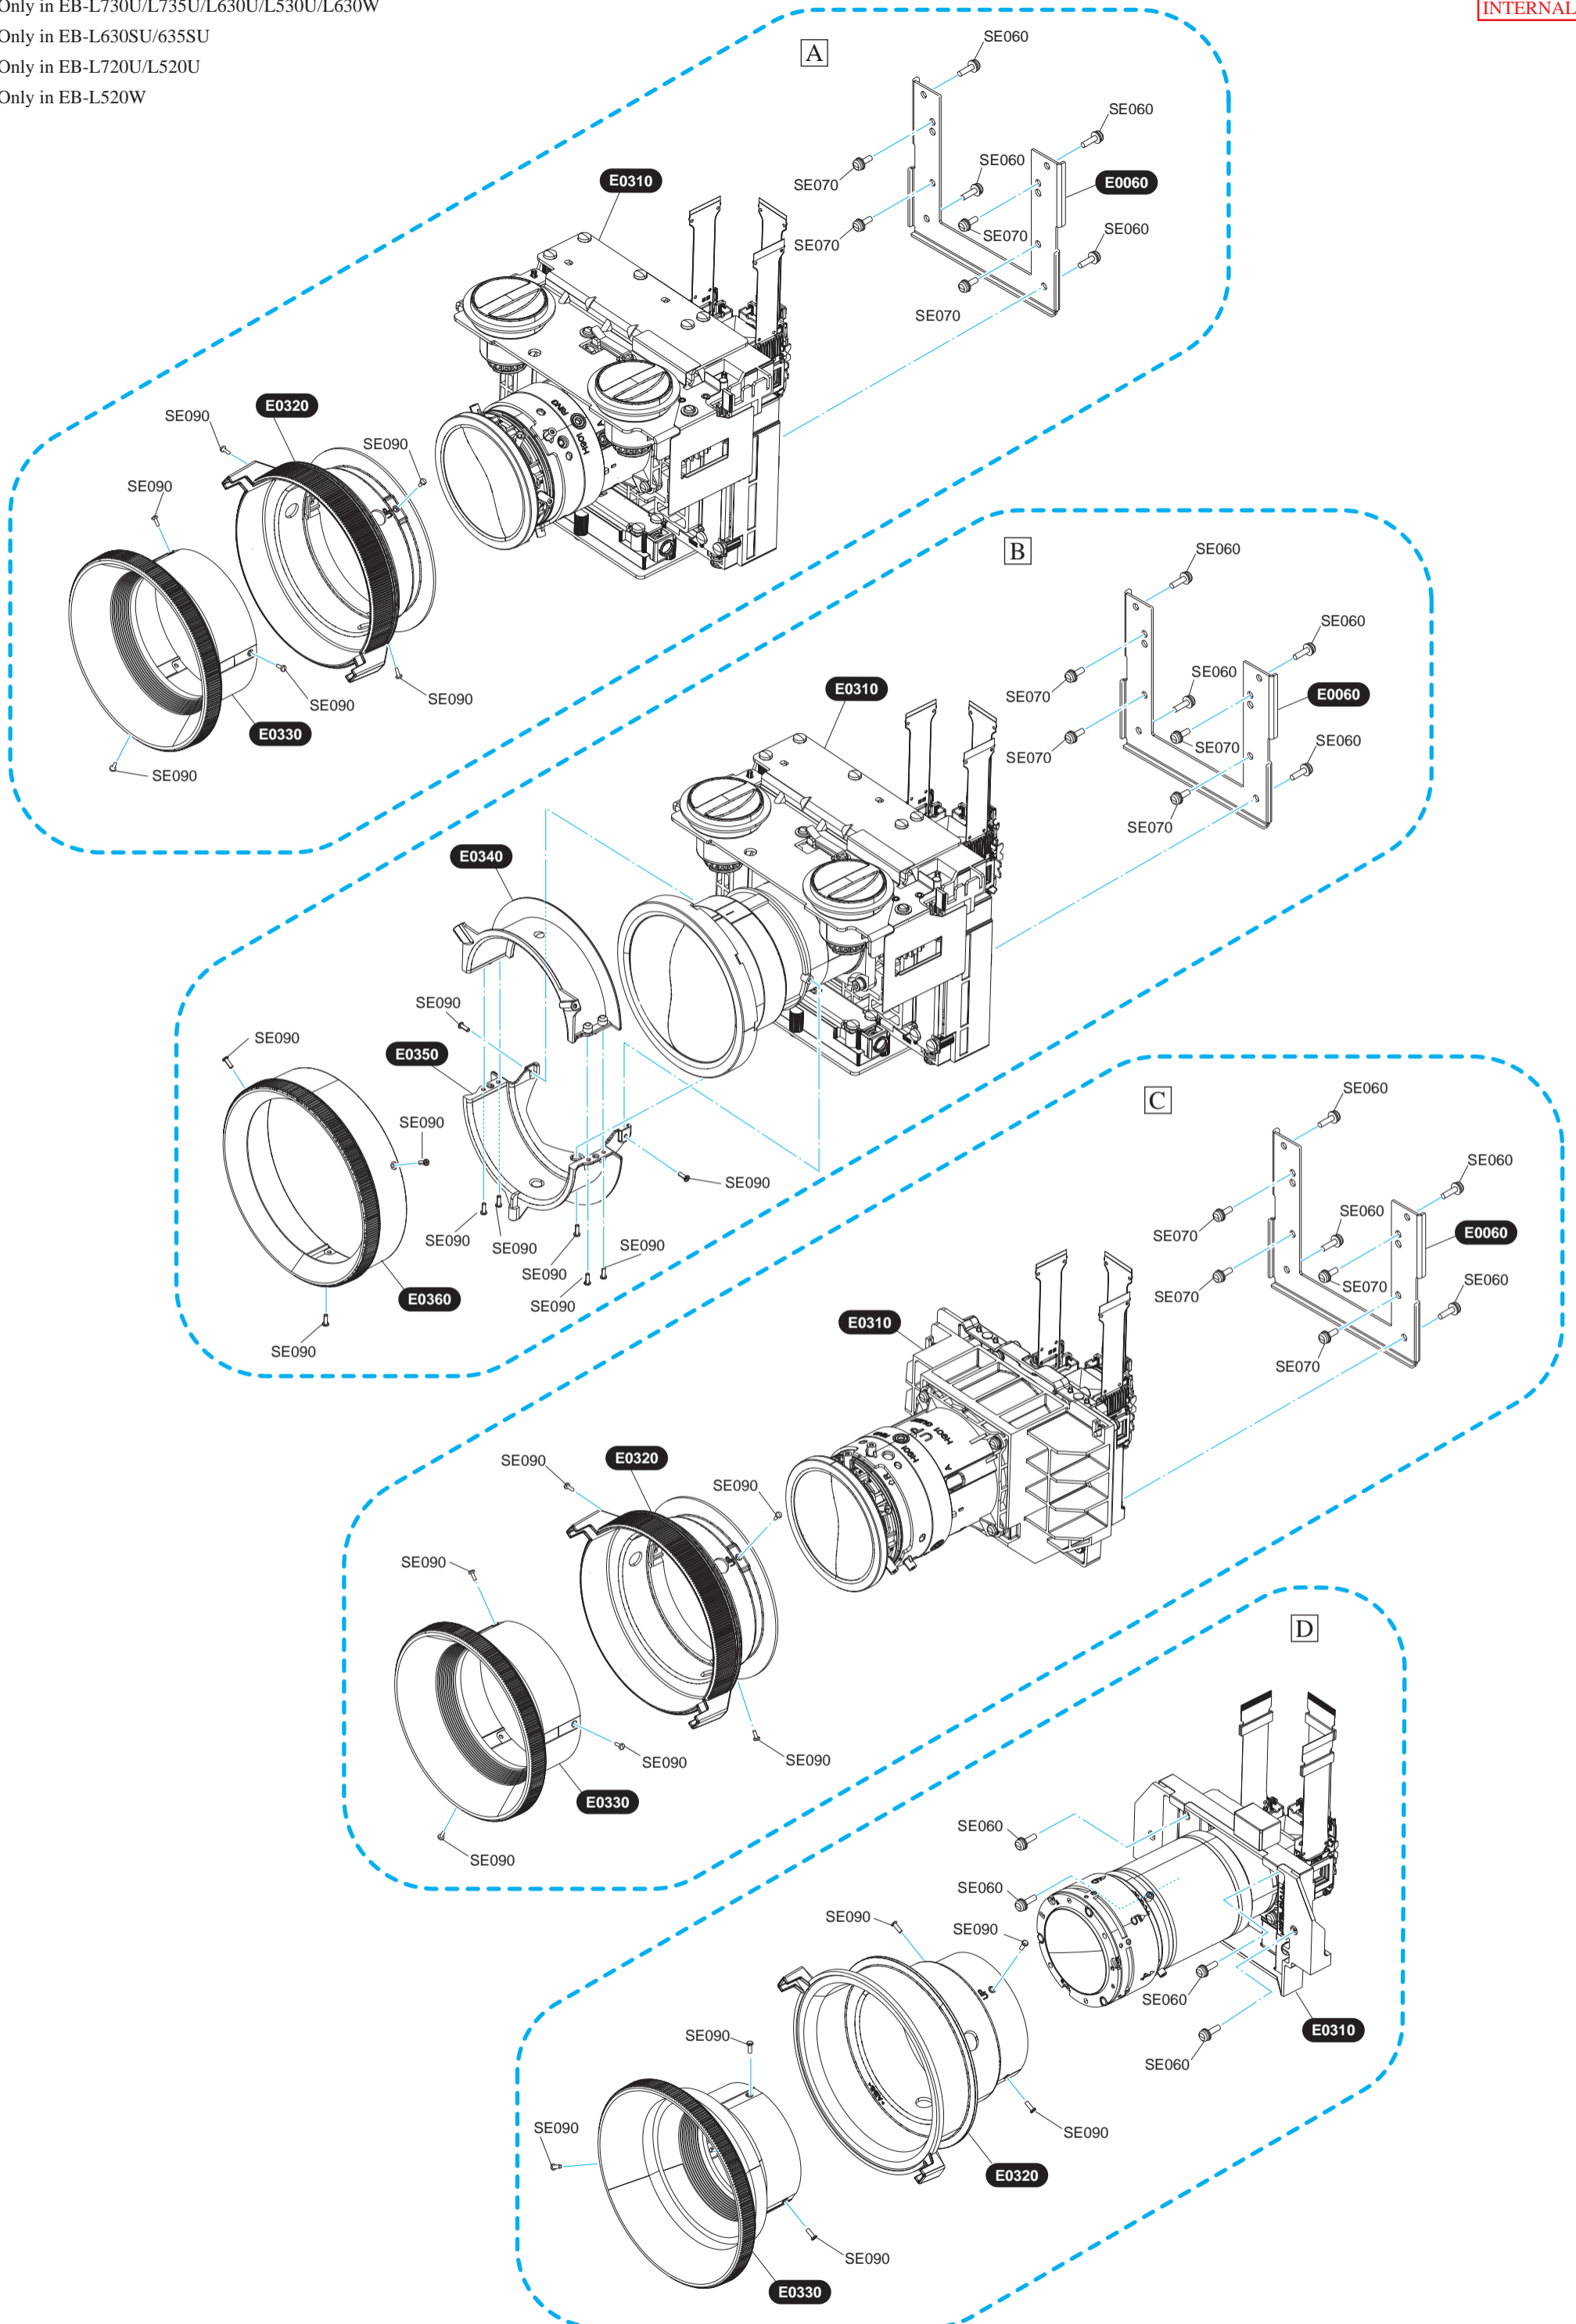

\*S0050/\*S0070  
Only in EB-L735U/L635SU

INTERNAL USE ONLY

Notes:  
White/Black reversed parts code (written by white text on black circle)  
This parts are different by model and defined multiple parts code (please check SPI for actual parts code)  
By case, some model have no parts though the parts is shown on this diagram.

**D** Only in EB-L520W

Notes:  
 White/Black reversed parts code (written by white text on black circle)  
 This parts are different by model and defined multiple parts code (please check SPI for actual parts code)  
 By case, some model have no parts though the parts is shown on this diagram.