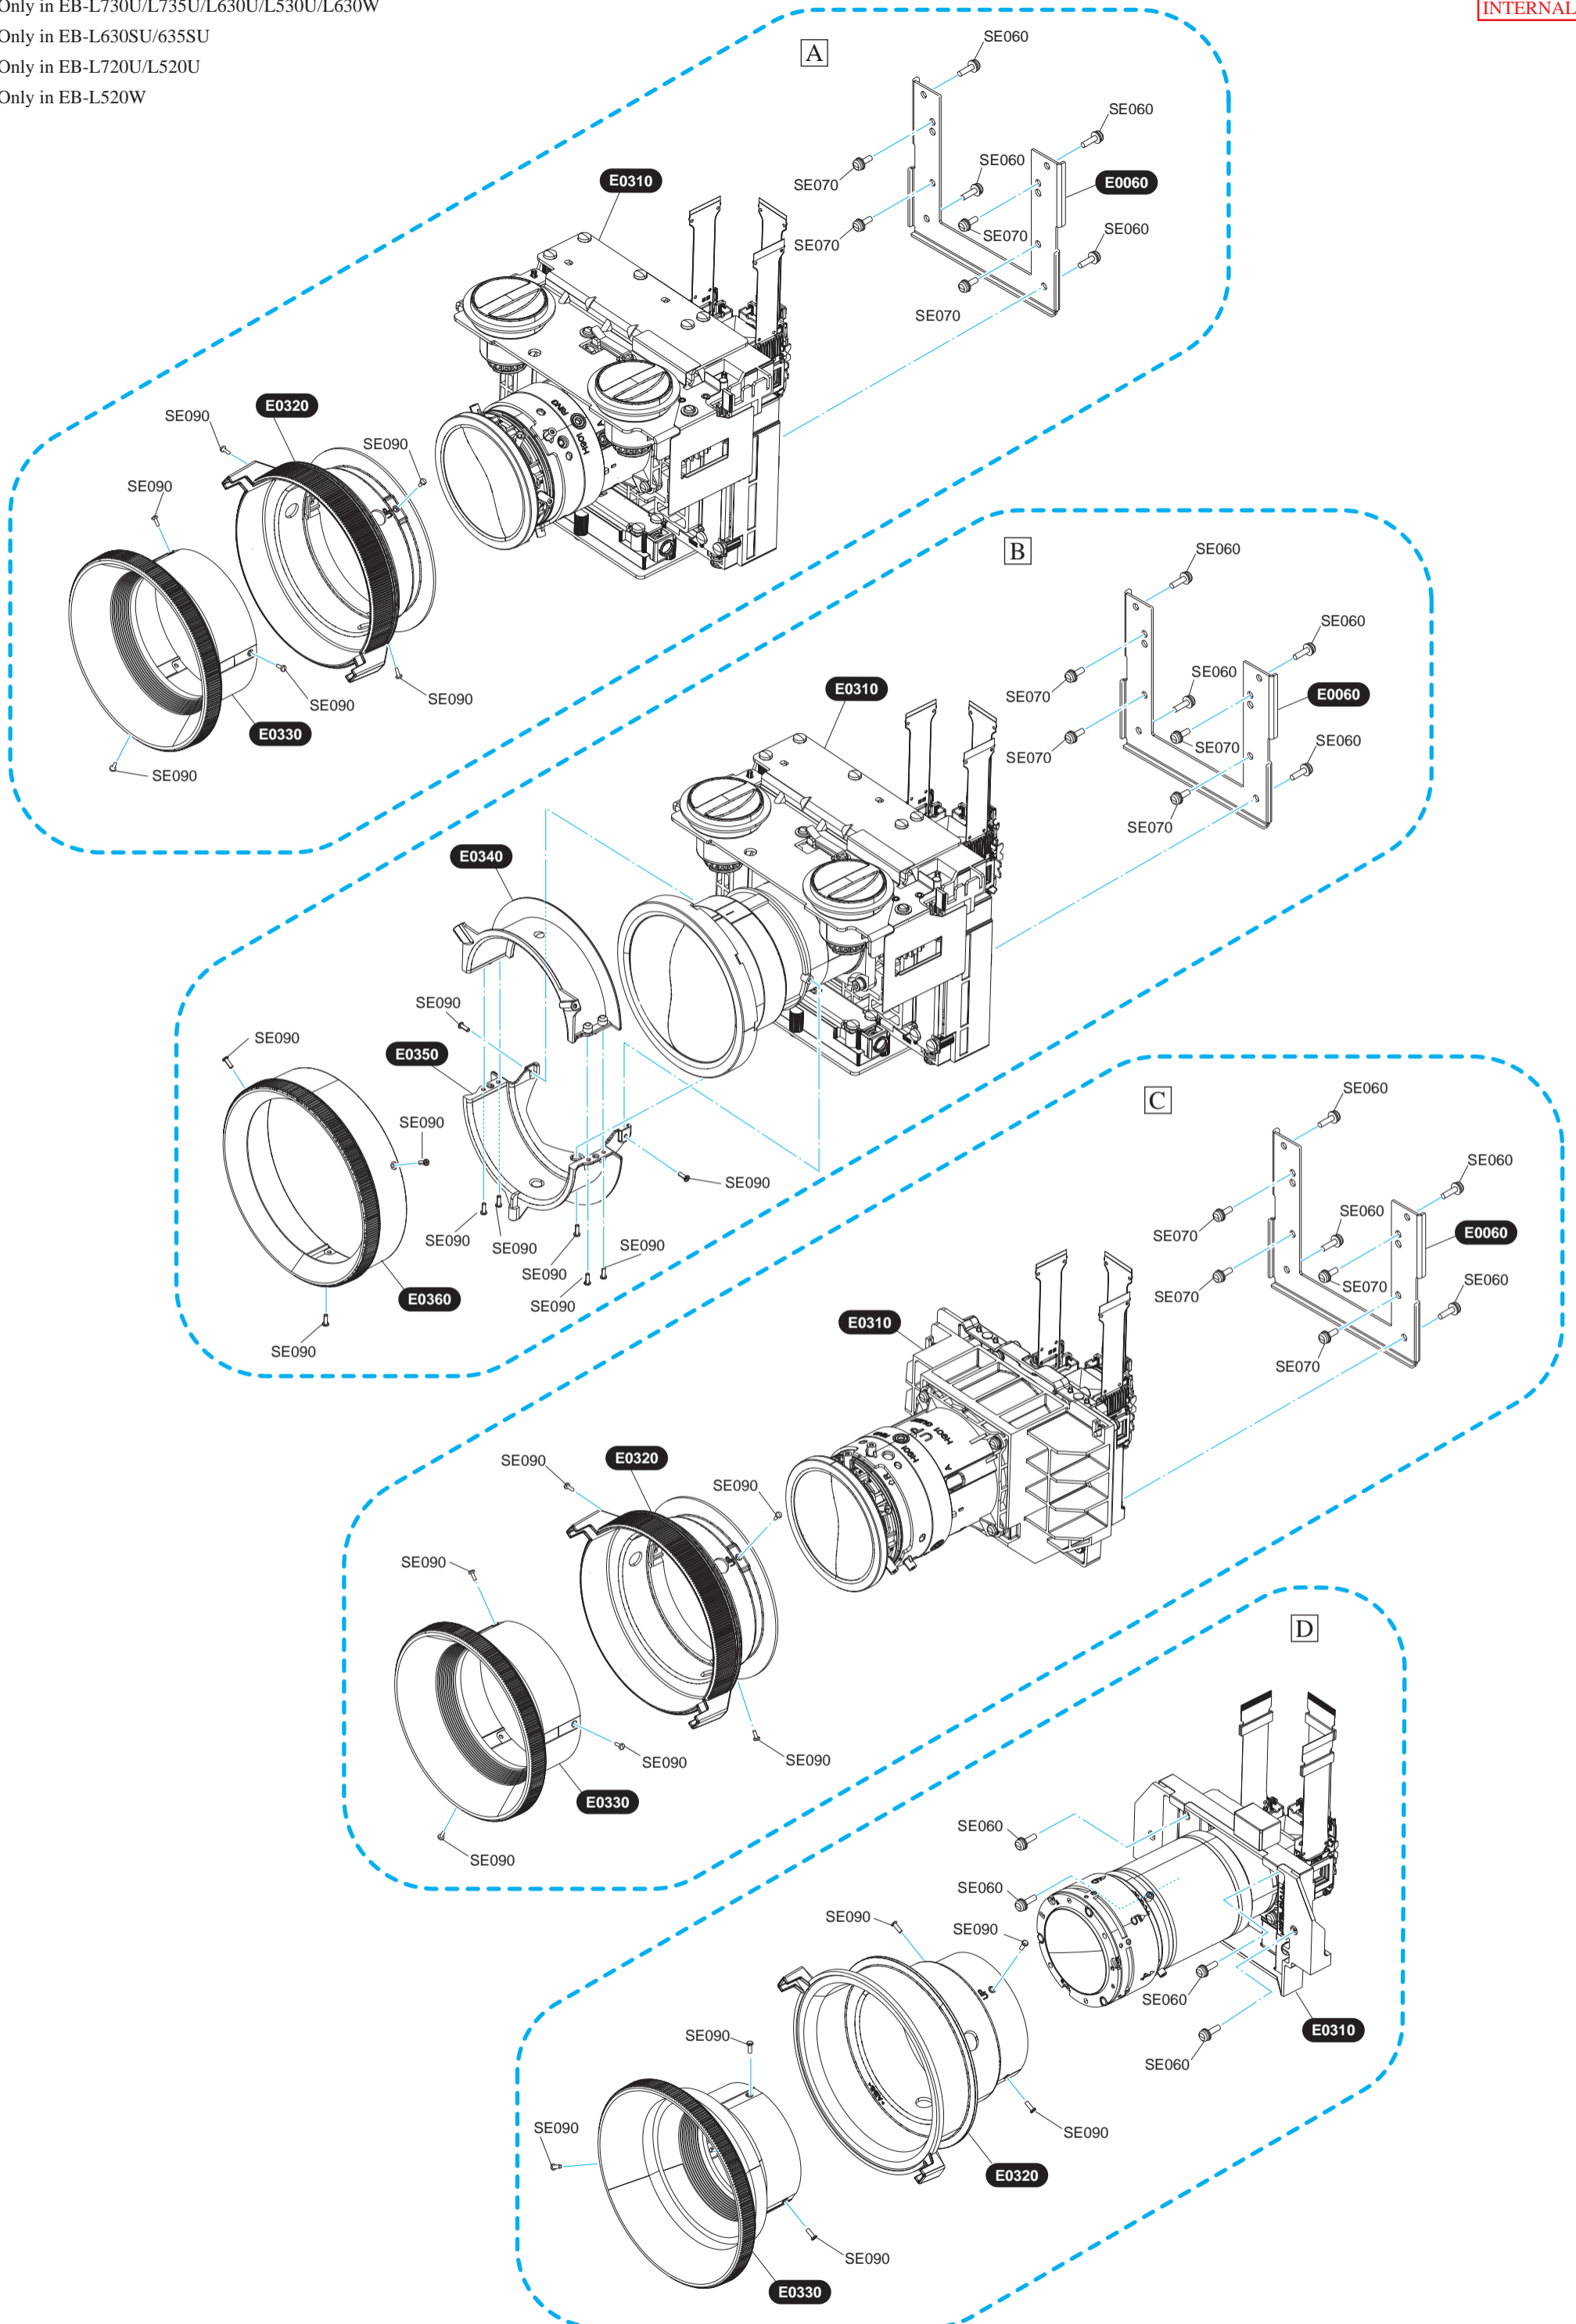

**A** Only in EB-L730U/L735U/L630U/L530U/L630W

**B** Only in EB-L630SU/635SU

**C** Only in EB-L720U/L520U

**D** Only in EB-L520W

Notes:  
 White/Black reversed parts code (written by white text on black circle)  
 This parts are different by model and defined multiple parts code (please check SPI for actual parts code)  
 By case, some model have no parts though the parts is shown on this diagram.

	First Release	A
	History	Rev.No.
Model Name	EB-L730U/L735U/L630U/L530U/L630W/L630SU/L635SU/L720U/L520U/L520W	