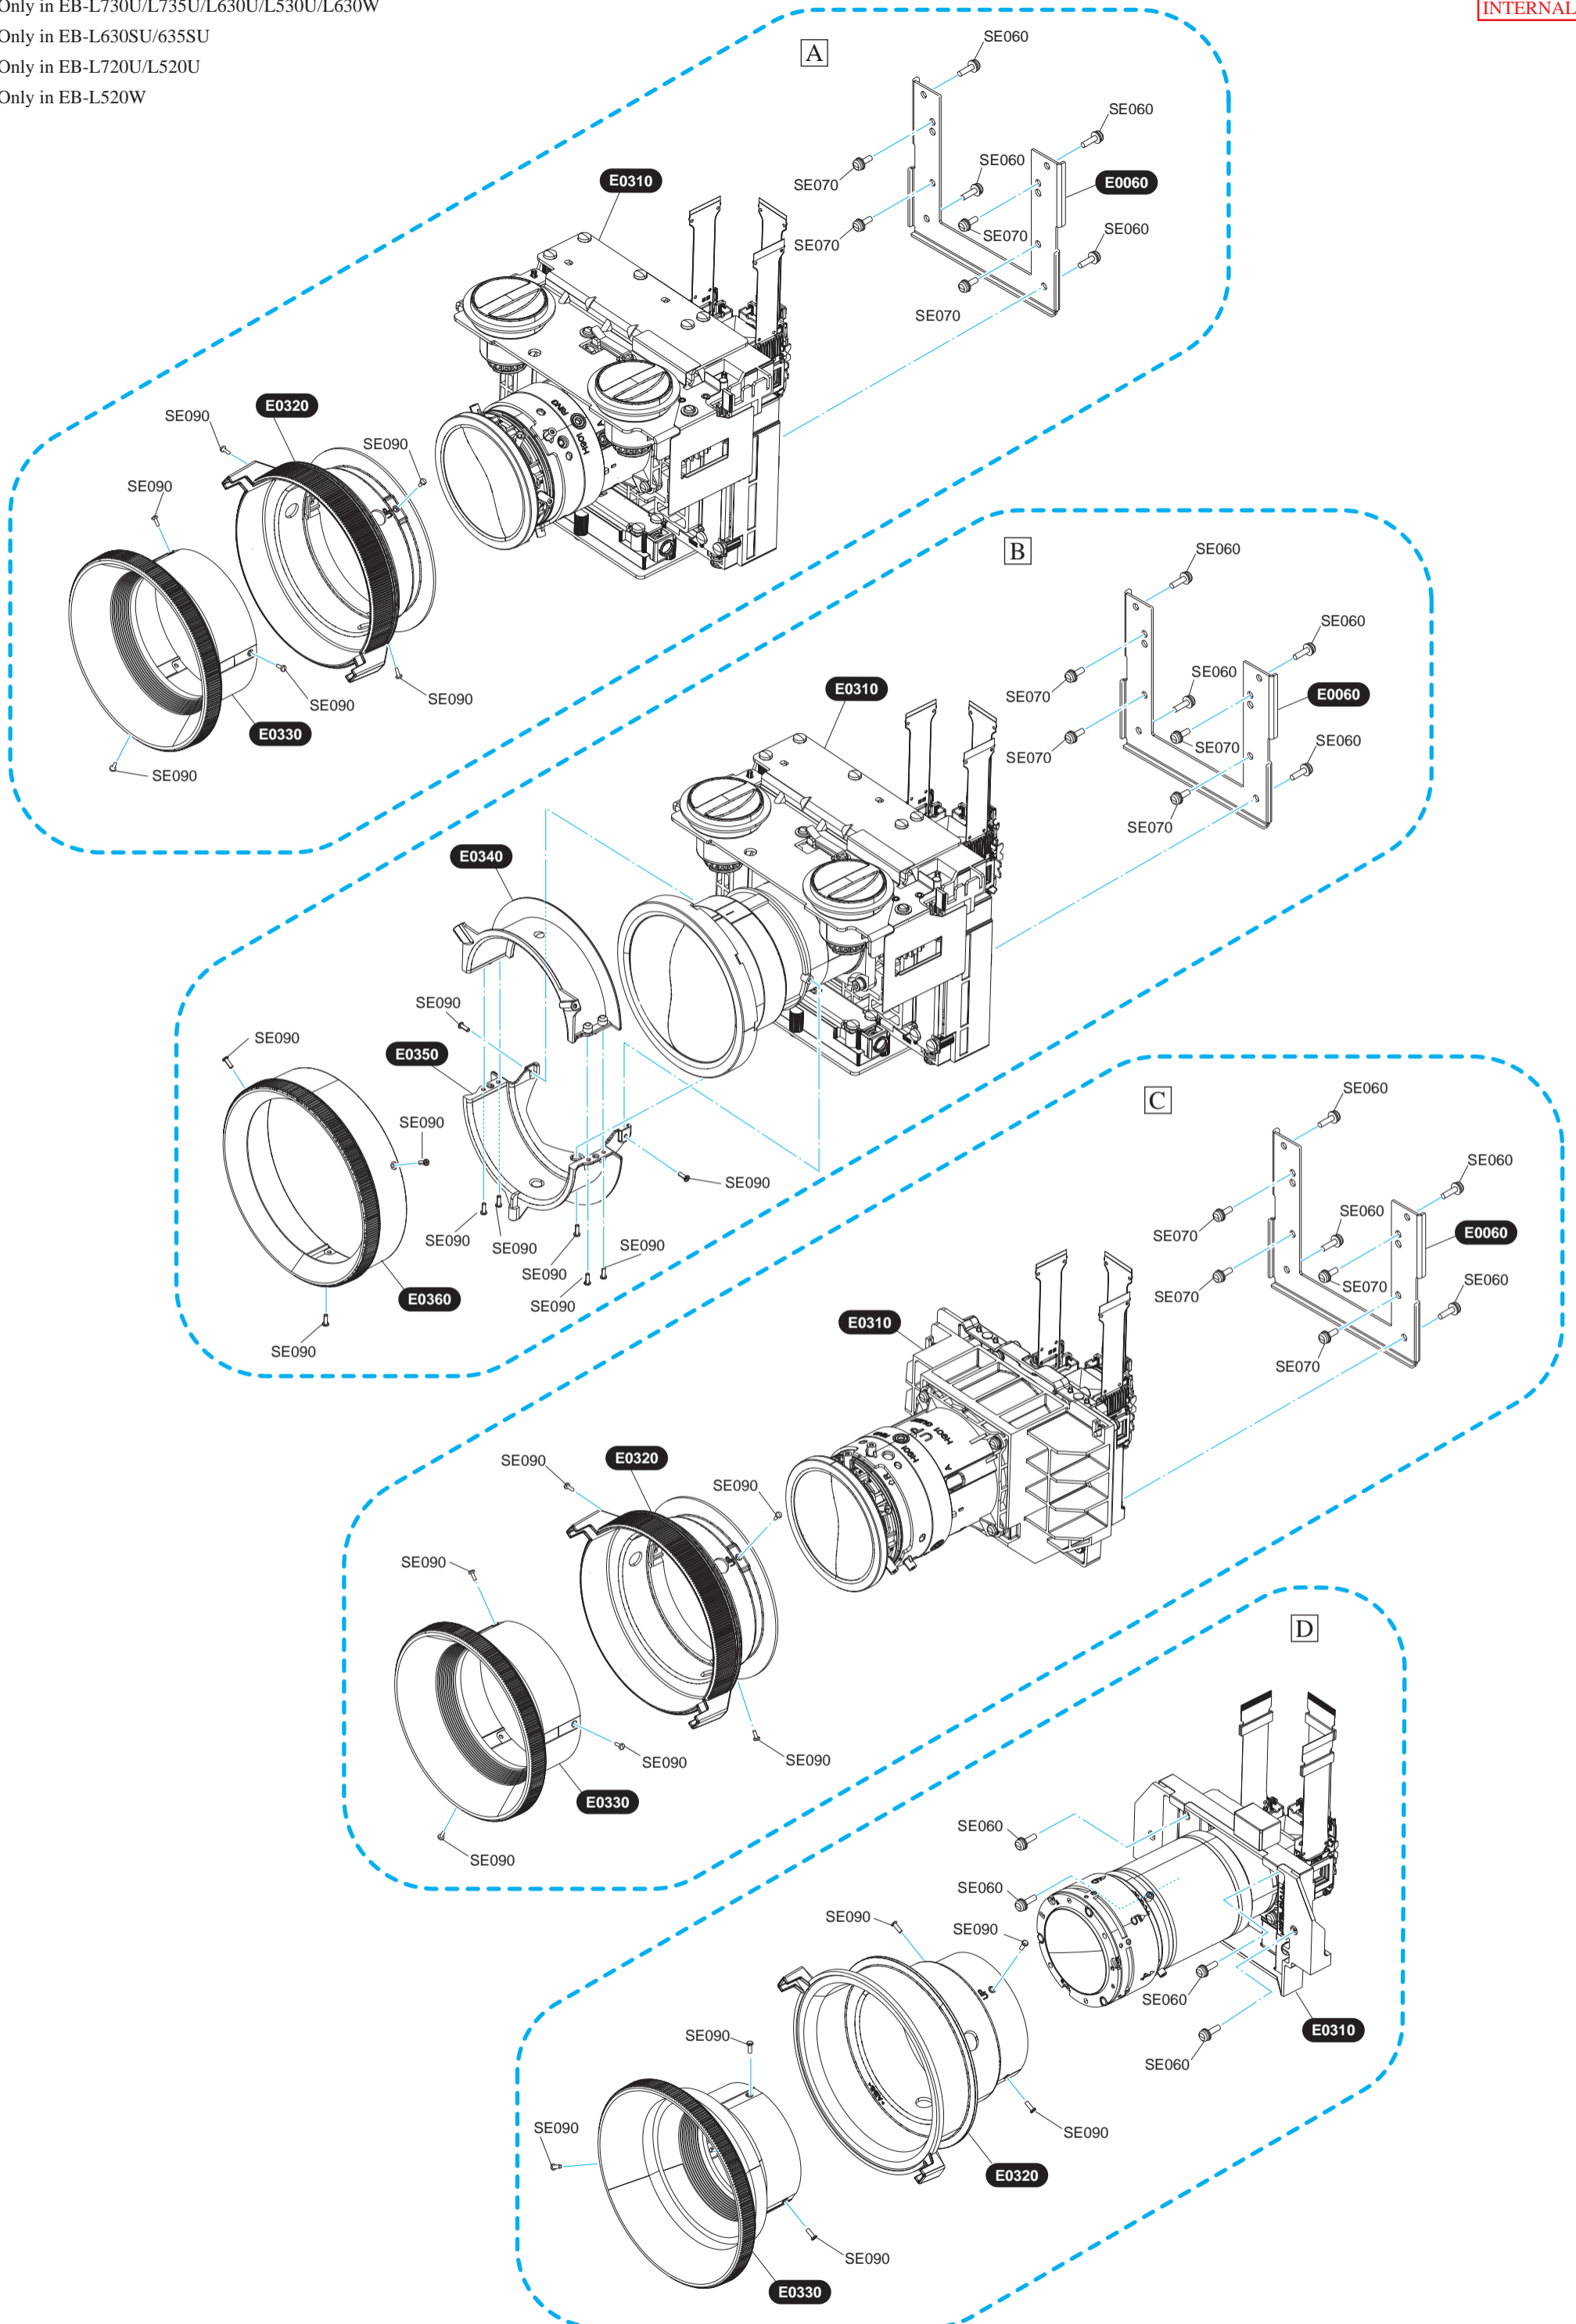

\*S0050/\*S0070  
Only in EB-L735U/L635SU

INTERNAL USE ONLY

Notes:  
White/Black reversed parts code (written by white text on black circle)  
This parts are different by model and defined multiple parts code (please check SPI for actual parts code)  
By case, some model have no parts though the parts is shown on this diagram.

Sheet2

Notes:  
White/Black reversed parts code (written by white text on black circle)  
This parts are different by model and defined multiple parts code (please check SPI for actual parts code)  
By case, some model have no parts though the parts is shown on this diagram.

D Only in EB-L520W

Notes:  
 White/Black reversed parts code (written by white text on black circle)  
 This parts are different by model and defined multiple parts code (please check SPI for actual parts code)  
 By case, some model have no parts though the parts is shown on this diagram.