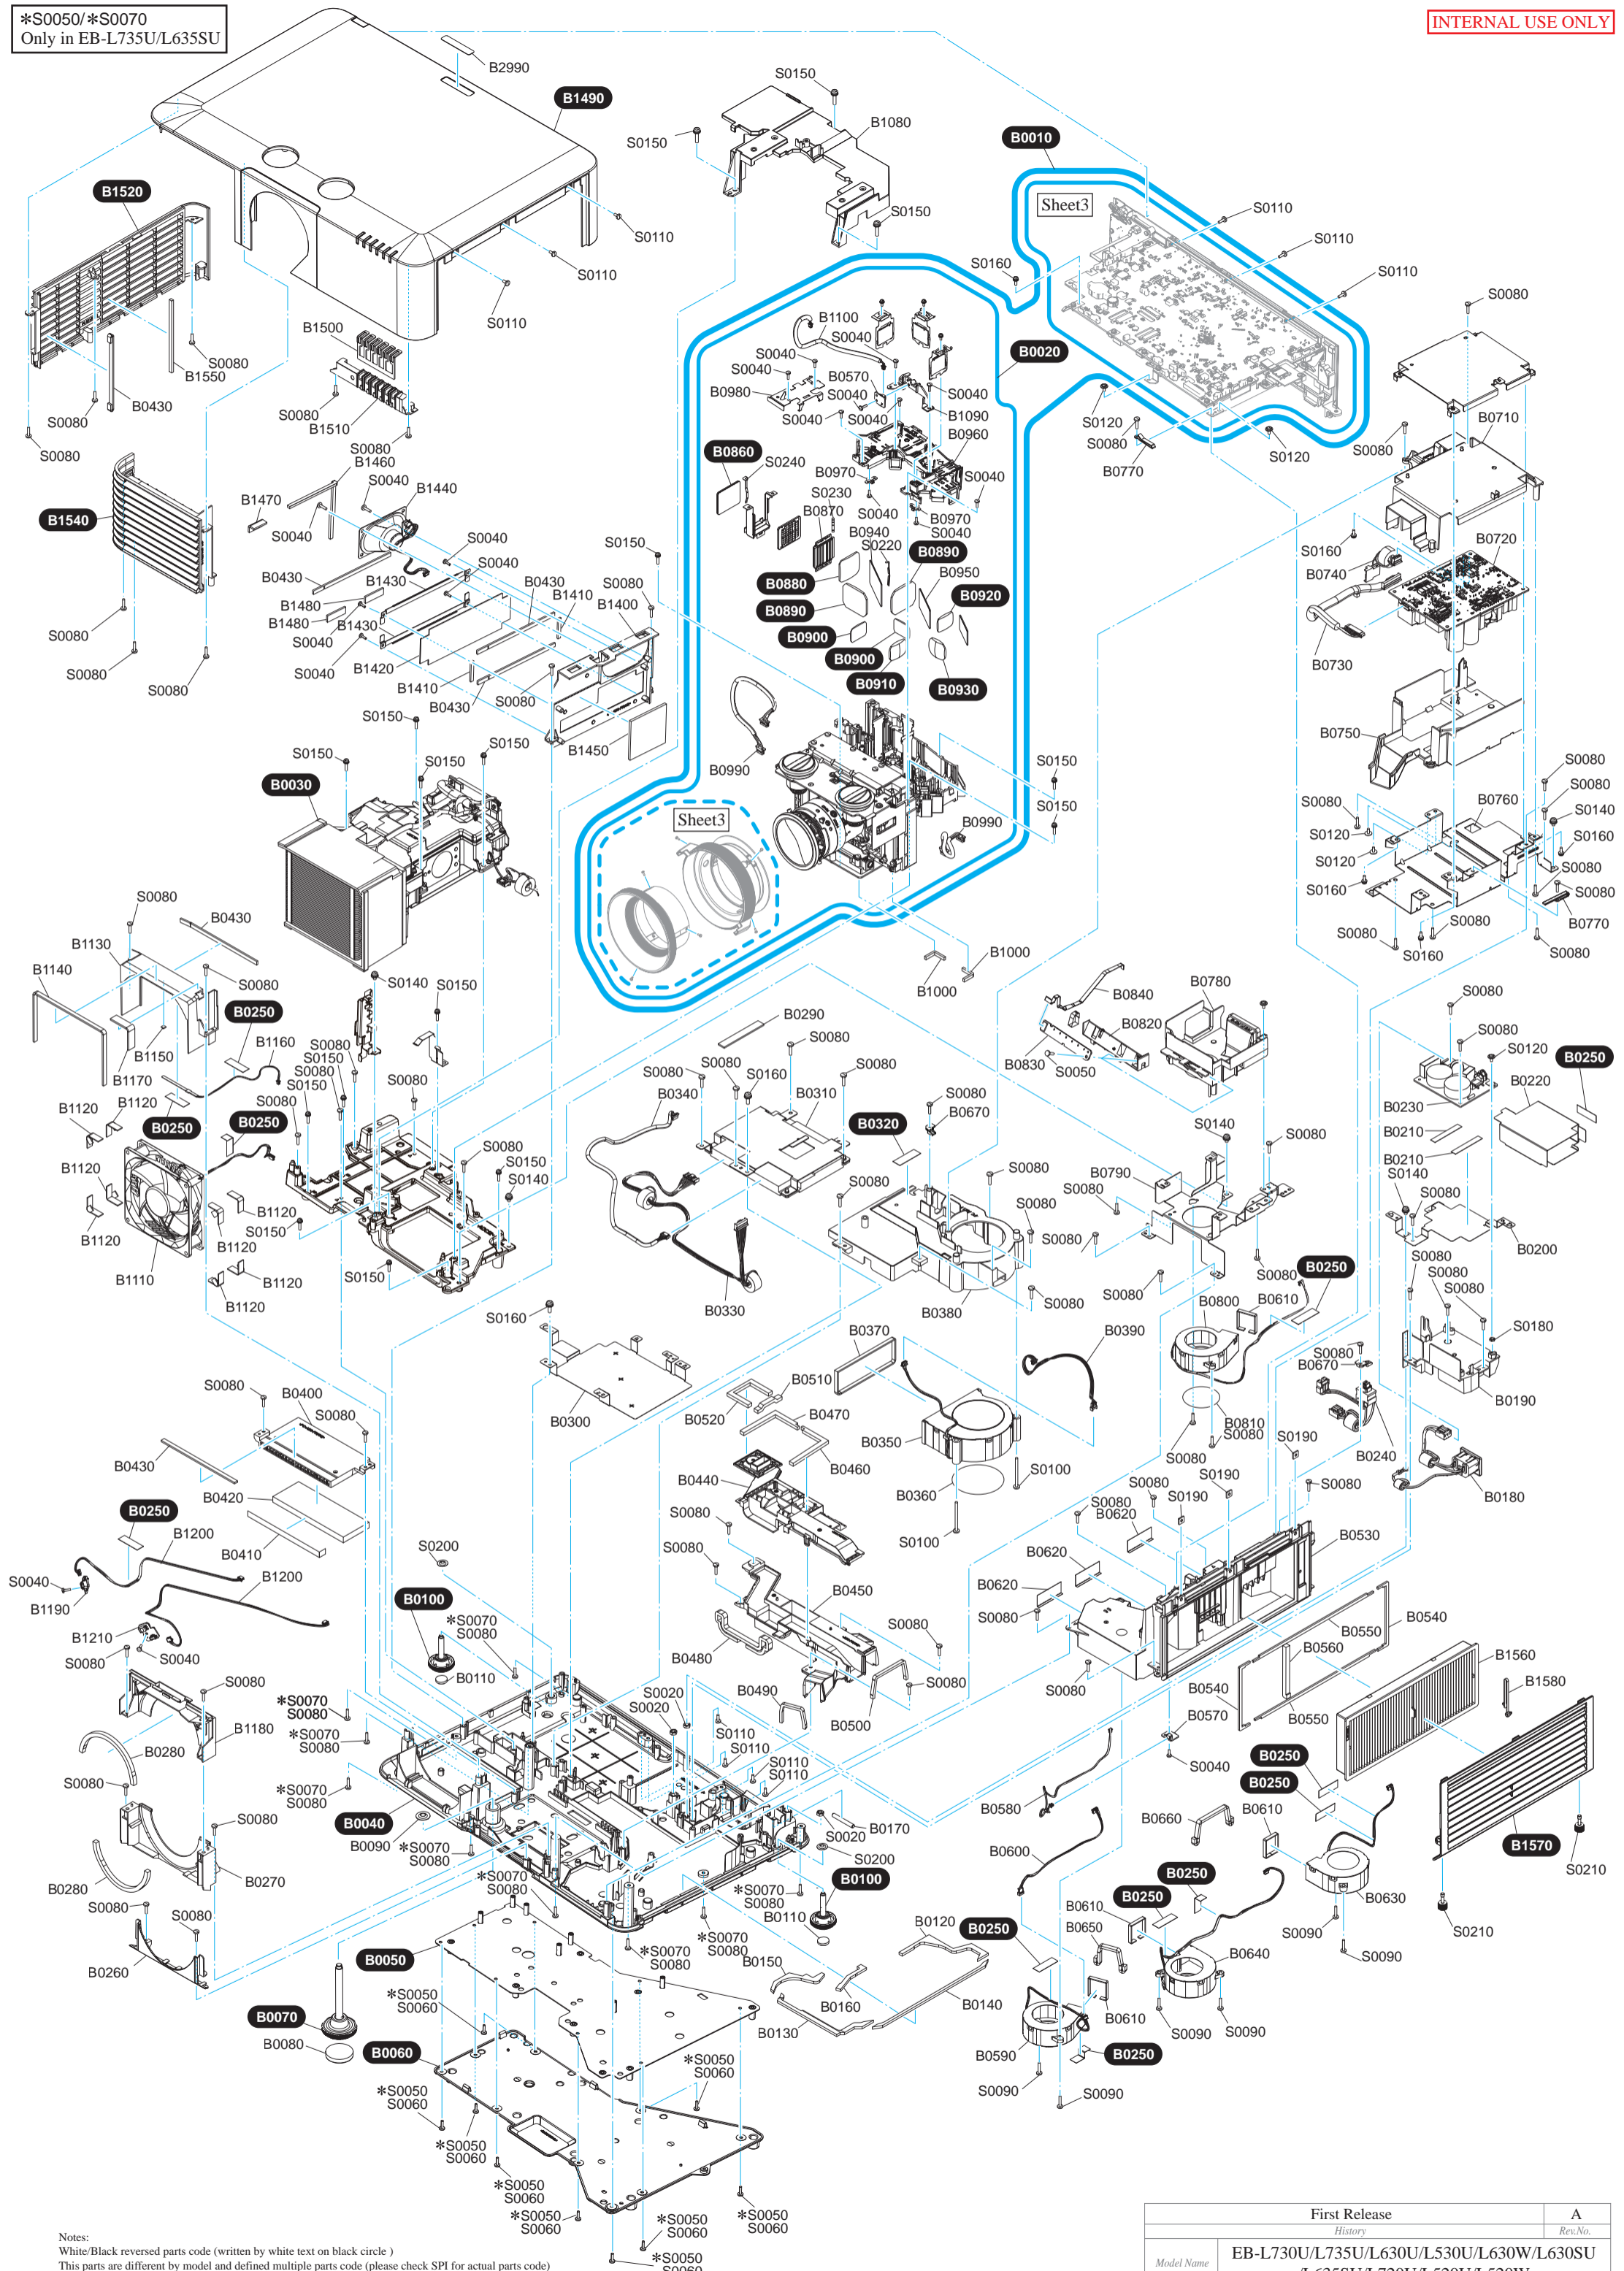

\*S0050/\*S0070  
Only in EB-L735U/L635SU

INTERNAL USE ONLY

Notes:  
White/Black reversed parts code (written by white text on black circle)  
This parts are different by model and defined multiple parts code (please check SPI for actual parts code)  
By case, some model have no parts though the parts is shown on this diagram.

	First Release	A
	History	Rev.No.
Model Name	EB-L730U/L735U/L630U/L530U/L630W/L630SU /L635SU/L720U/L520U/L520W	

A Only in EB-L730U/L735U/L630U/L530U/L630W/L630SU/635SU/L720U/L520U

B Only in EB-L520W

\*SE020  
Only in EB-L520W  
\*SE070  
Only other than EB-L520W

Sheet2

Notes:  
White/Black reversed parts code (written by white text on black circle)  
This parts are different by model and defined multiple parts code (please check SPI for actual parts code)  
By case, some model have no parts though the parts is shown on this diagram.

D Only in EB-L520W

Notes:  
 White/Black reversed parts code (written by white text on black circle)  
 This parts are different by model and defined multiple parts code (please check SPI for actual parts code)  
 By case, some model have no parts though the parts is shown on this diagram.