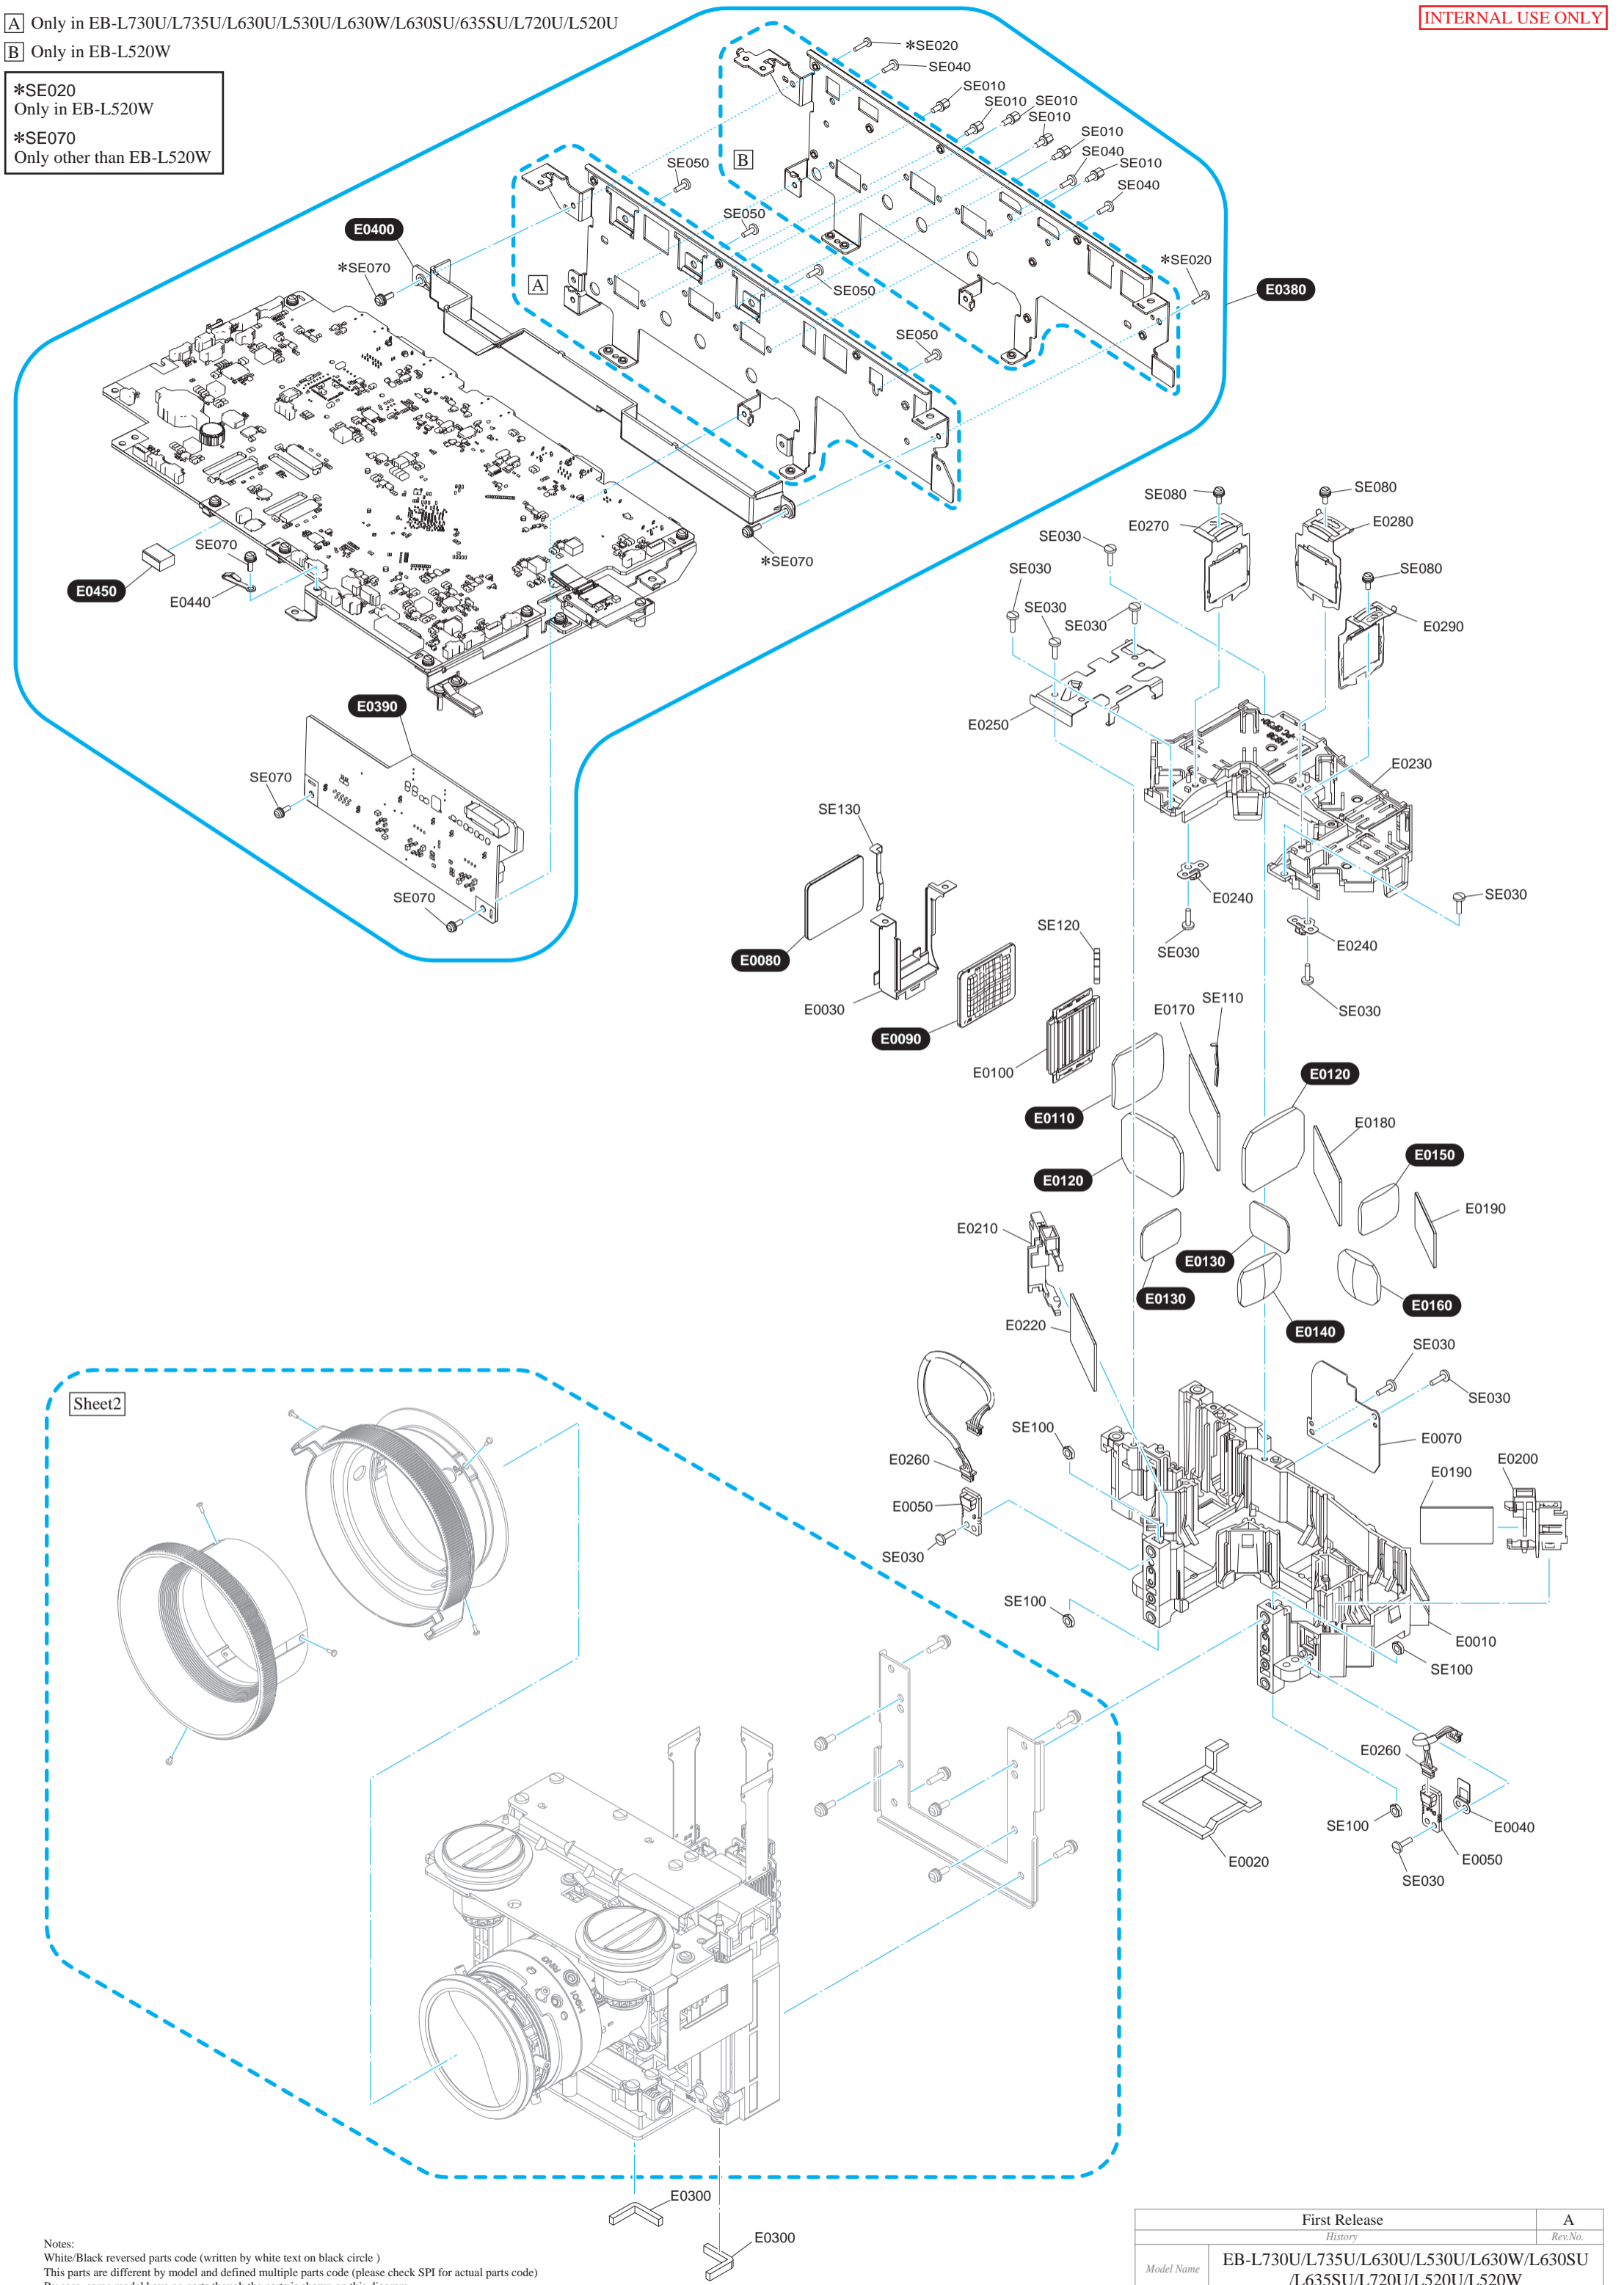

\*S0050/\*S0070  
Only in EB-L735U/L635SU

INTERNAL USE ONLY

Notes:  
White/Black reversed parts code (written by white text on black circle)  
This parts are different by model and defined multiple parts code (please check SPI for actual parts code)  
By case, some model have no parts though the parts is shown on this diagram.

	First Release	A
	History	Rev.No.
Model Name	EB-L730U/L735U/L630U/L530U/L630W/L630SU /L635SU/L720U/L520U/L520W	

A Only in EB-L730U/L735U/L630U/L530U/L630W/L630SU/635SU/L720U/L520U

B Only in EB-L520W

\*SE020  
Only in EB-L520W  
\*SE070  
Only other than EB-L520W

Sheet2

Notes:  
White/Black reversed parts code (written by white text on black circle)  
This parts are different by model and defined multiple parts code (please check SPI for actual parts code)  
By case, some model have no parts though the parts is shown on this diagram.

D Only in EB-L520W

Notes:  
 White/Black reversed parts code (written by white text on black circle)  
 This parts are different by model and defined multiple parts code (please check SPI for actual parts code)  
 By case, some model have no parts though the parts is shown on this diagram.