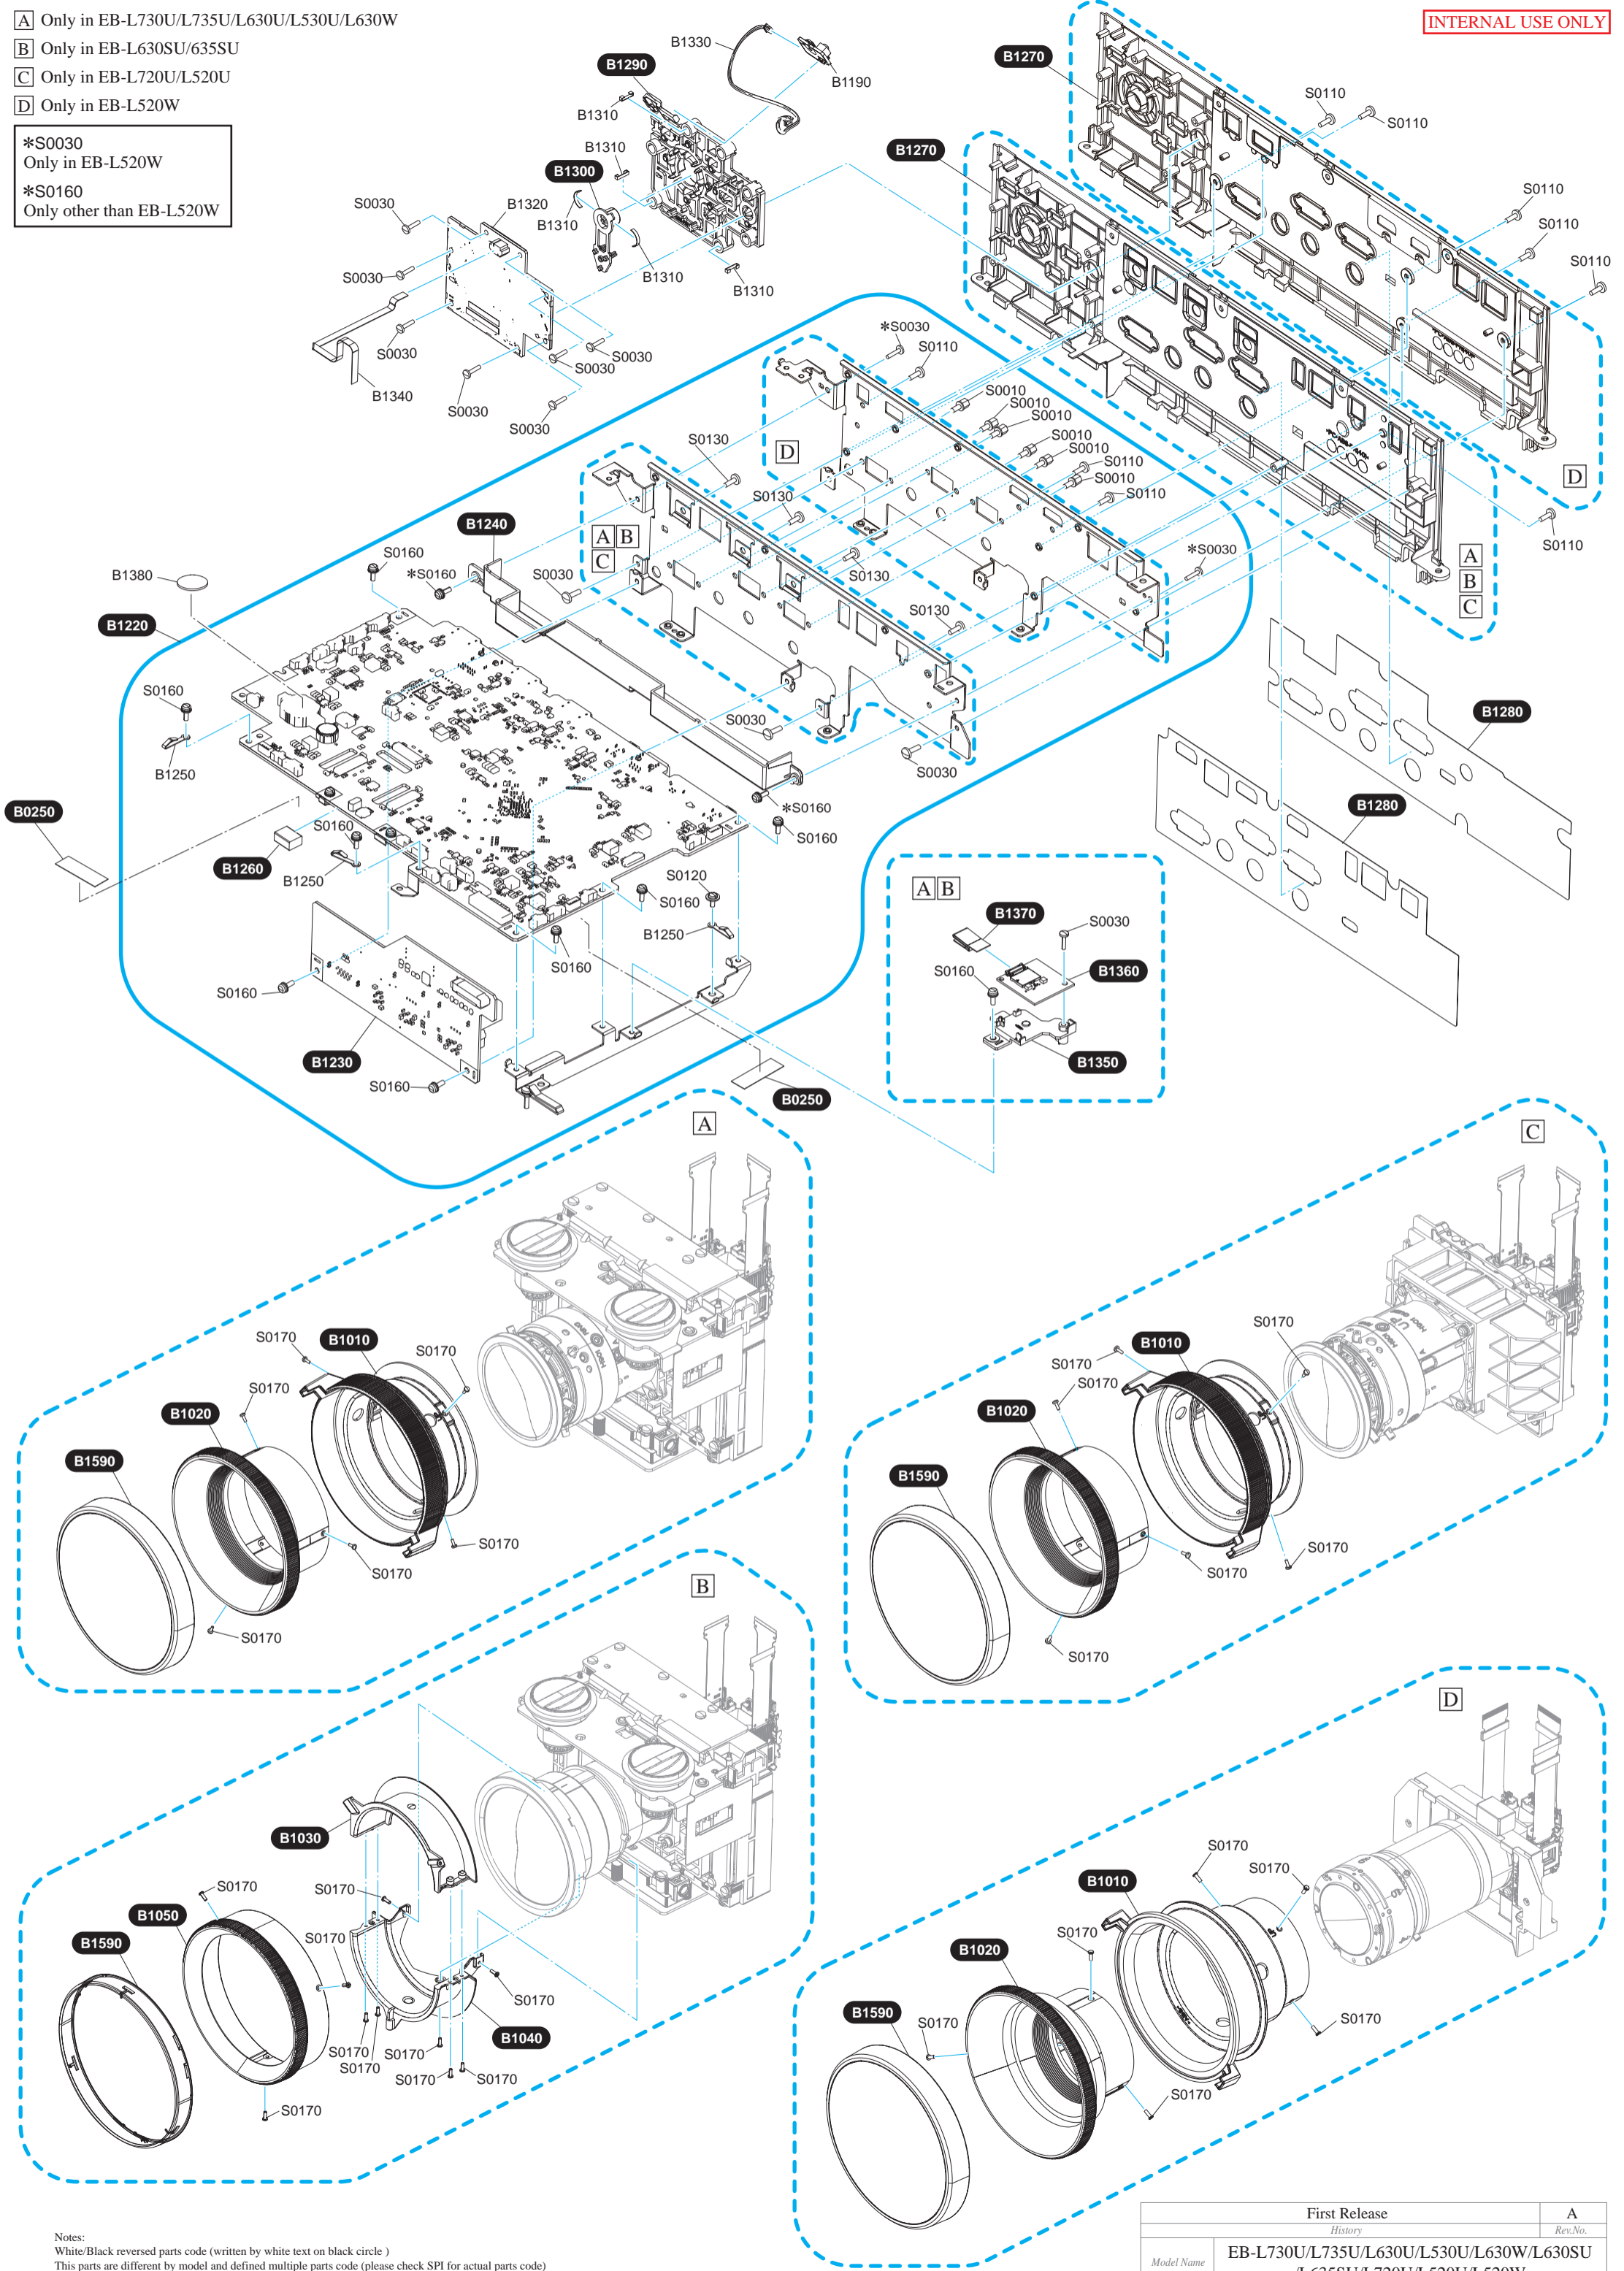

*S0050/*S0070
Only in EB-L735U/L635SU

INTERNAL USE ONLY

Notes:
White/Black reversed parts code (written by white text on black circle)
This parts are different by model and defined multiple parts code (please check SPI for actual parts code)
By case, some model have no parts though the parts is shown on this diagram.

D Only in EB-L520W

*S0030
Only in EB-L520W

*S0160
Only other than EB-L520W

Notes:
White/Black reversed parts code (written by white text on black circle)
This parts are different by model and defined multiple parts code (please check SPI for actual parts code)
By case, some model have no parts though the parts is shown on this diagram.

Sheet2

Notes:
White/Black reversed parts code (written by white text on black circle)
This parts are different by model and defined multiple parts code (please check SPI for actual parts code)
By case, some model have no parts though the parts is shown on this diagram.

D Only in EB-L520W

Notes:
 White/Black reversed parts code (written by white text on black circle)
 This parts are different by model and defined multiple parts code (please check SPI for actual parts code)
 By case, some model have no parts though the parts is shown on this diagram.