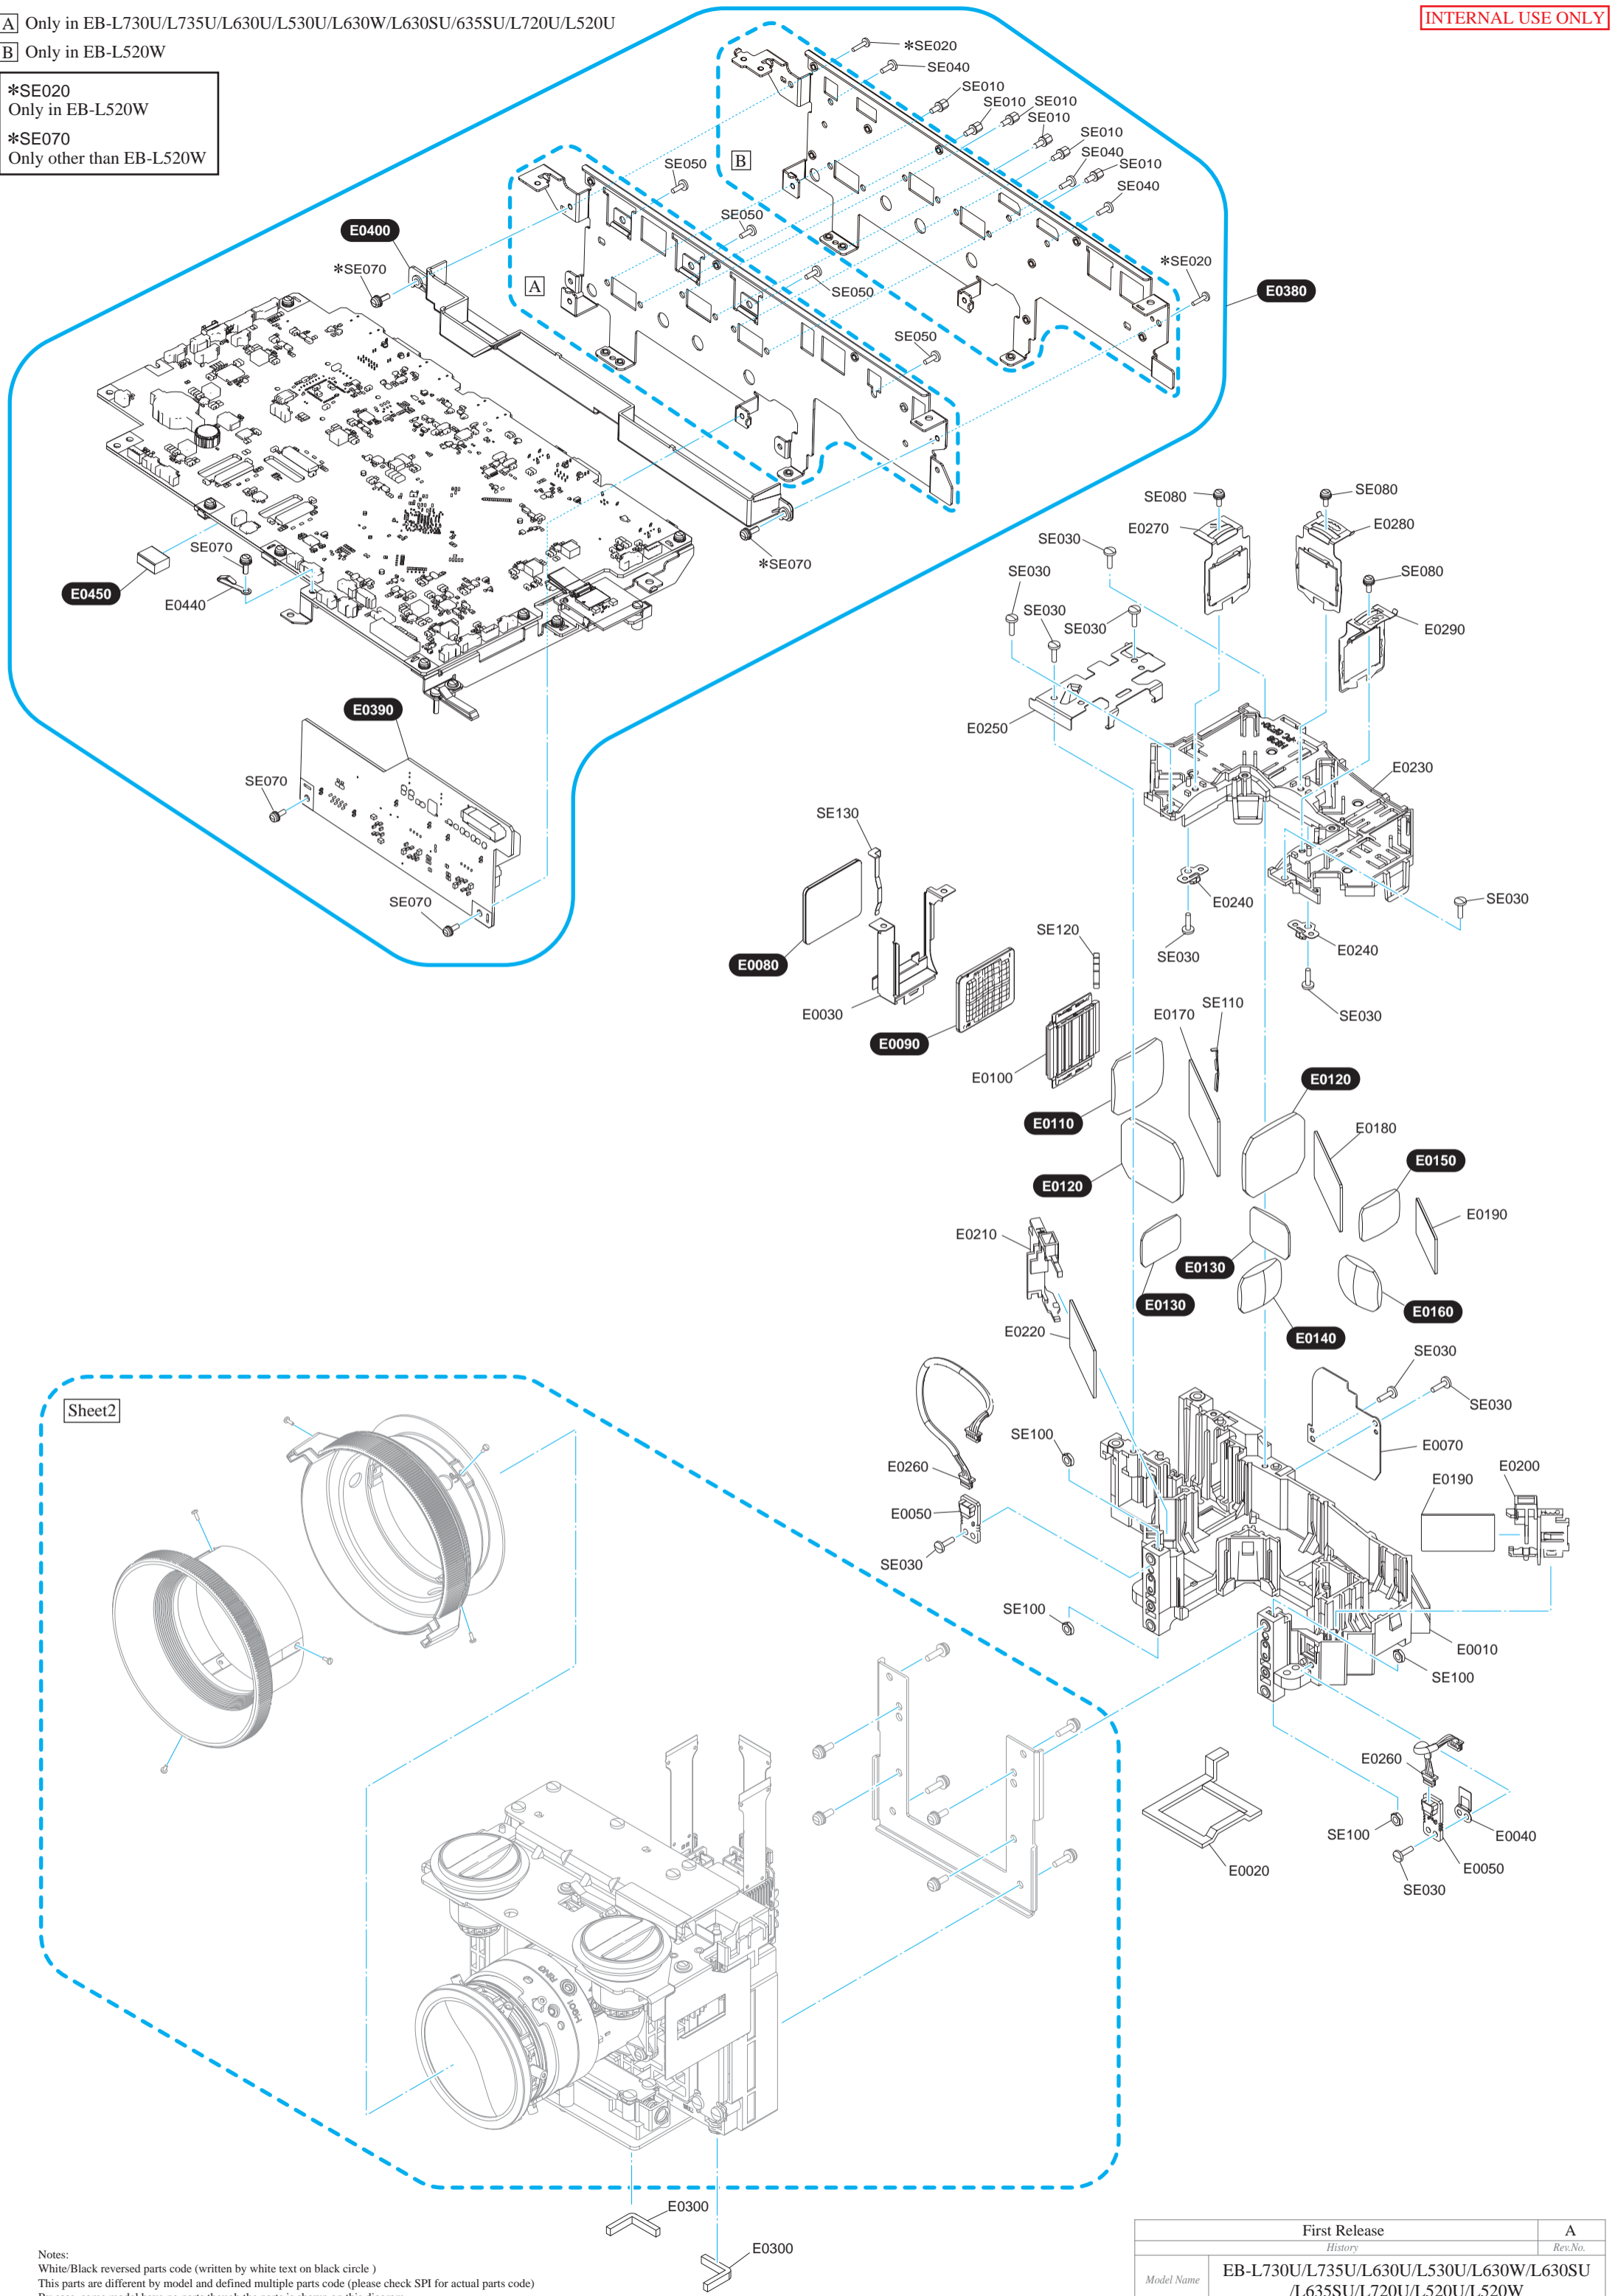

*S0050/*S0070
Only in EB-L735U/L635SU

INTERNAL USE ONLY

Notes:
White/Black reversed parts code (written by white text on black circle)
This parts are different by model and defined multiple parts code (please check SPI for actual parts code)
By case, some model have no parts though the parts is shown on this diagram.

D Only in EB-L520W

*S0030
Only in EB-L520W

*S0160
Only other than EB-L520W

Notes:
White/Black reversed parts code (written by white text on black circle)
This parts are different by model and defined multiple parts code (please check SPI for actual parts code)
By case, some model have no parts though the parts is shown on this diagram.

Sheet2

Notes:
White/Black reversed parts code (written by white text on black circle)
This parts are different by model and defined multiple parts code (please check SPI for actual parts code)
By case, some model have no parts though the parts is shown on this diagram.

D Only in EB-L520W

Notes:
 White/Black reversed parts code (written by white text on black circle)
 This parts are different by model and defined multiple parts code (please check SPI for actual parts code)
 By case, some model have no parts though the parts is shown on this diagram.