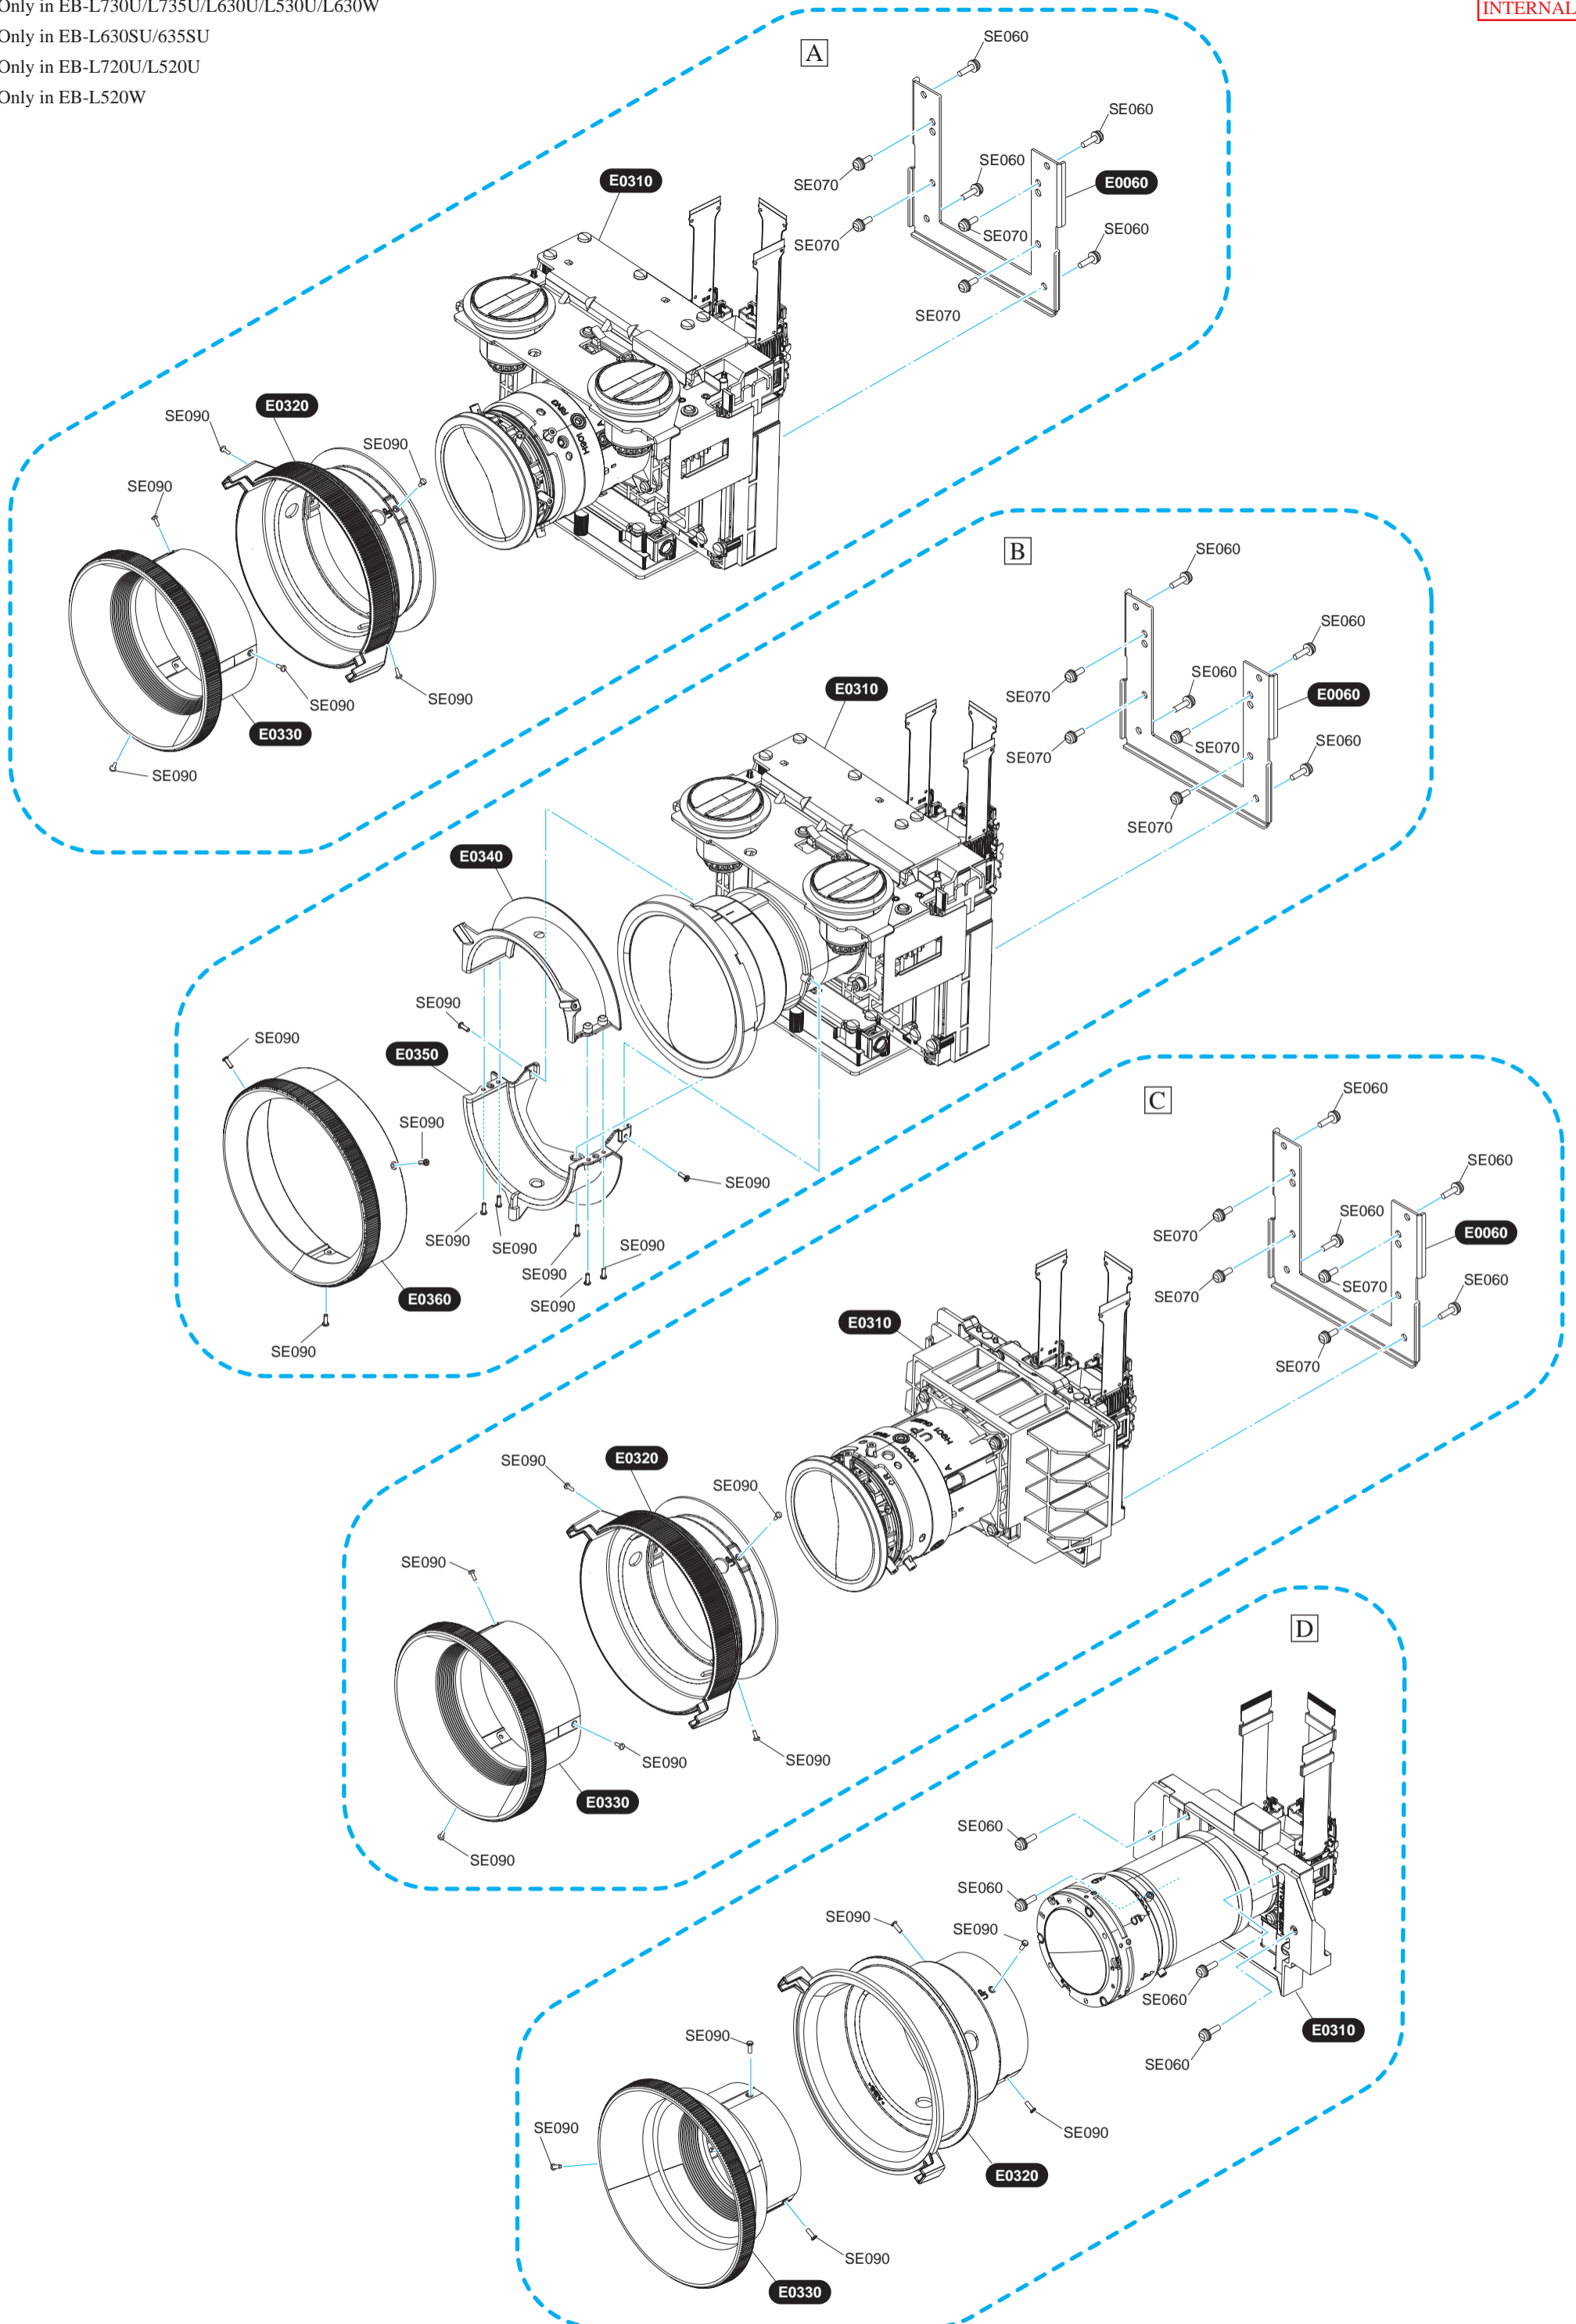

D Only in EB-L520W

*S0030
Only in EB-L520W

*S0160
Only other than EB-L520W

Notes:
White/Black reversed parts code (written by white text on black circle)
This parts are different by model and defined multiple parts code (please check SPI for actual parts code)
By case, some model have no parts though the parts is shown on this diagram.

Sheet2

Notes:
White/Black reversed parts code (written by white text on black circle)
This parts are different by model and defined multiple parts code (please check SPI for actual parts code)
By case, some model have no parts though the parts is shown on this diagram.

D Only in EB-L520W

Notes:
 White/Black reversed parts code (written by white text on black circle)
 This parts are different by model and defined multiple parts code (please check SPI for actual parts code)
 By case, some model have no parts though the parts is shown on this diagram.