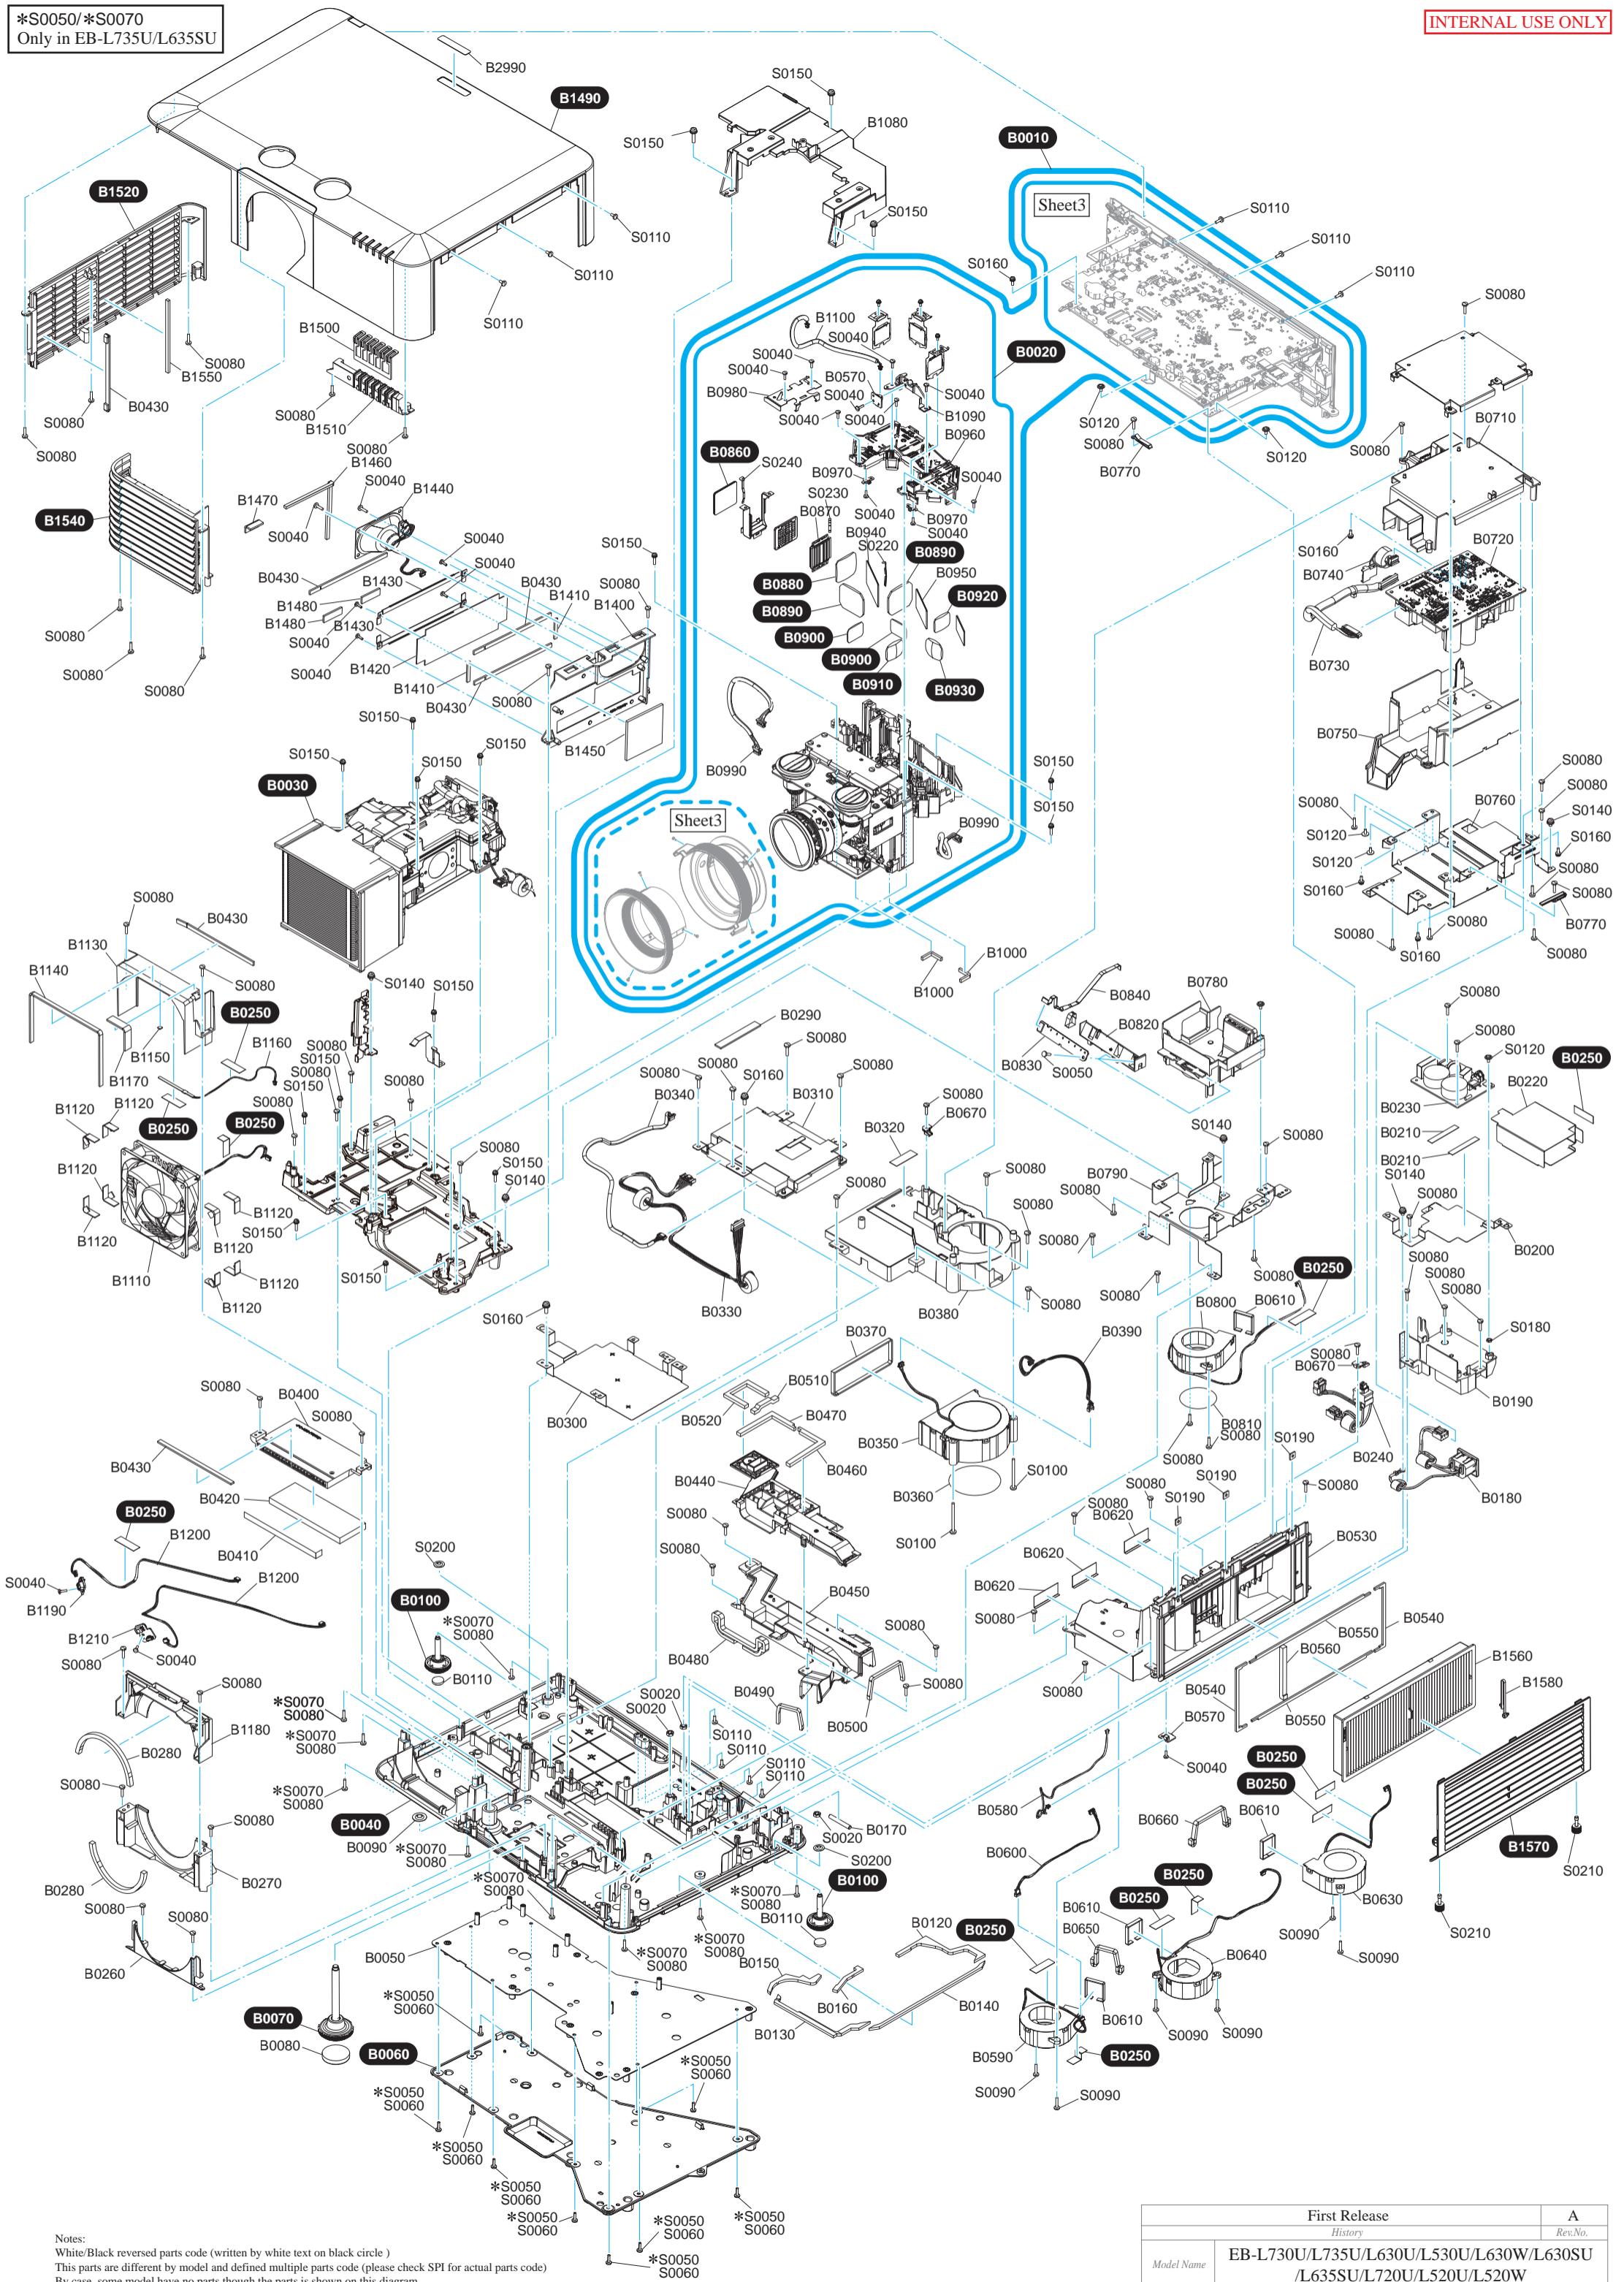

*S0050/*S0070
Only in EB-L735U/L635SU

INTERNAL USE ONLY

Notes:
White/Black reversed parts code (written by white text on black circle)
This parts are different by model and defined multiple parts code (please check SPI for actual parts code)
By case, some model have no parts though the parts is shown on this diagram.

D Only in EB-L520W

*S0030
Only in EB-L520W

*S0160
Only other than EB-L520W

Notes:
White/Black reversed parts code (written by white text on black circle)
This parts are different by model and defined multiple parts code (please check SPI for actual parts code)
By case, some model have no parts though the parts is shown on this diagram.

Sheet2

Notes:
White/Black reversed parts code (written by white text on black circle)
This parts are different by model and defined multiple parts code (please check SPI for actual parts code)
By case, some model have no parts though the parts is shown on this diagram.

D Only in EB-L520W

Notes:
 White/Black reversed parts code (written by white text on black circle)
 This parts are different by model and defined multiple parts code (please check SPI for actual parts code)
 By case, some model have no parts though the parts is shown on this diagram.