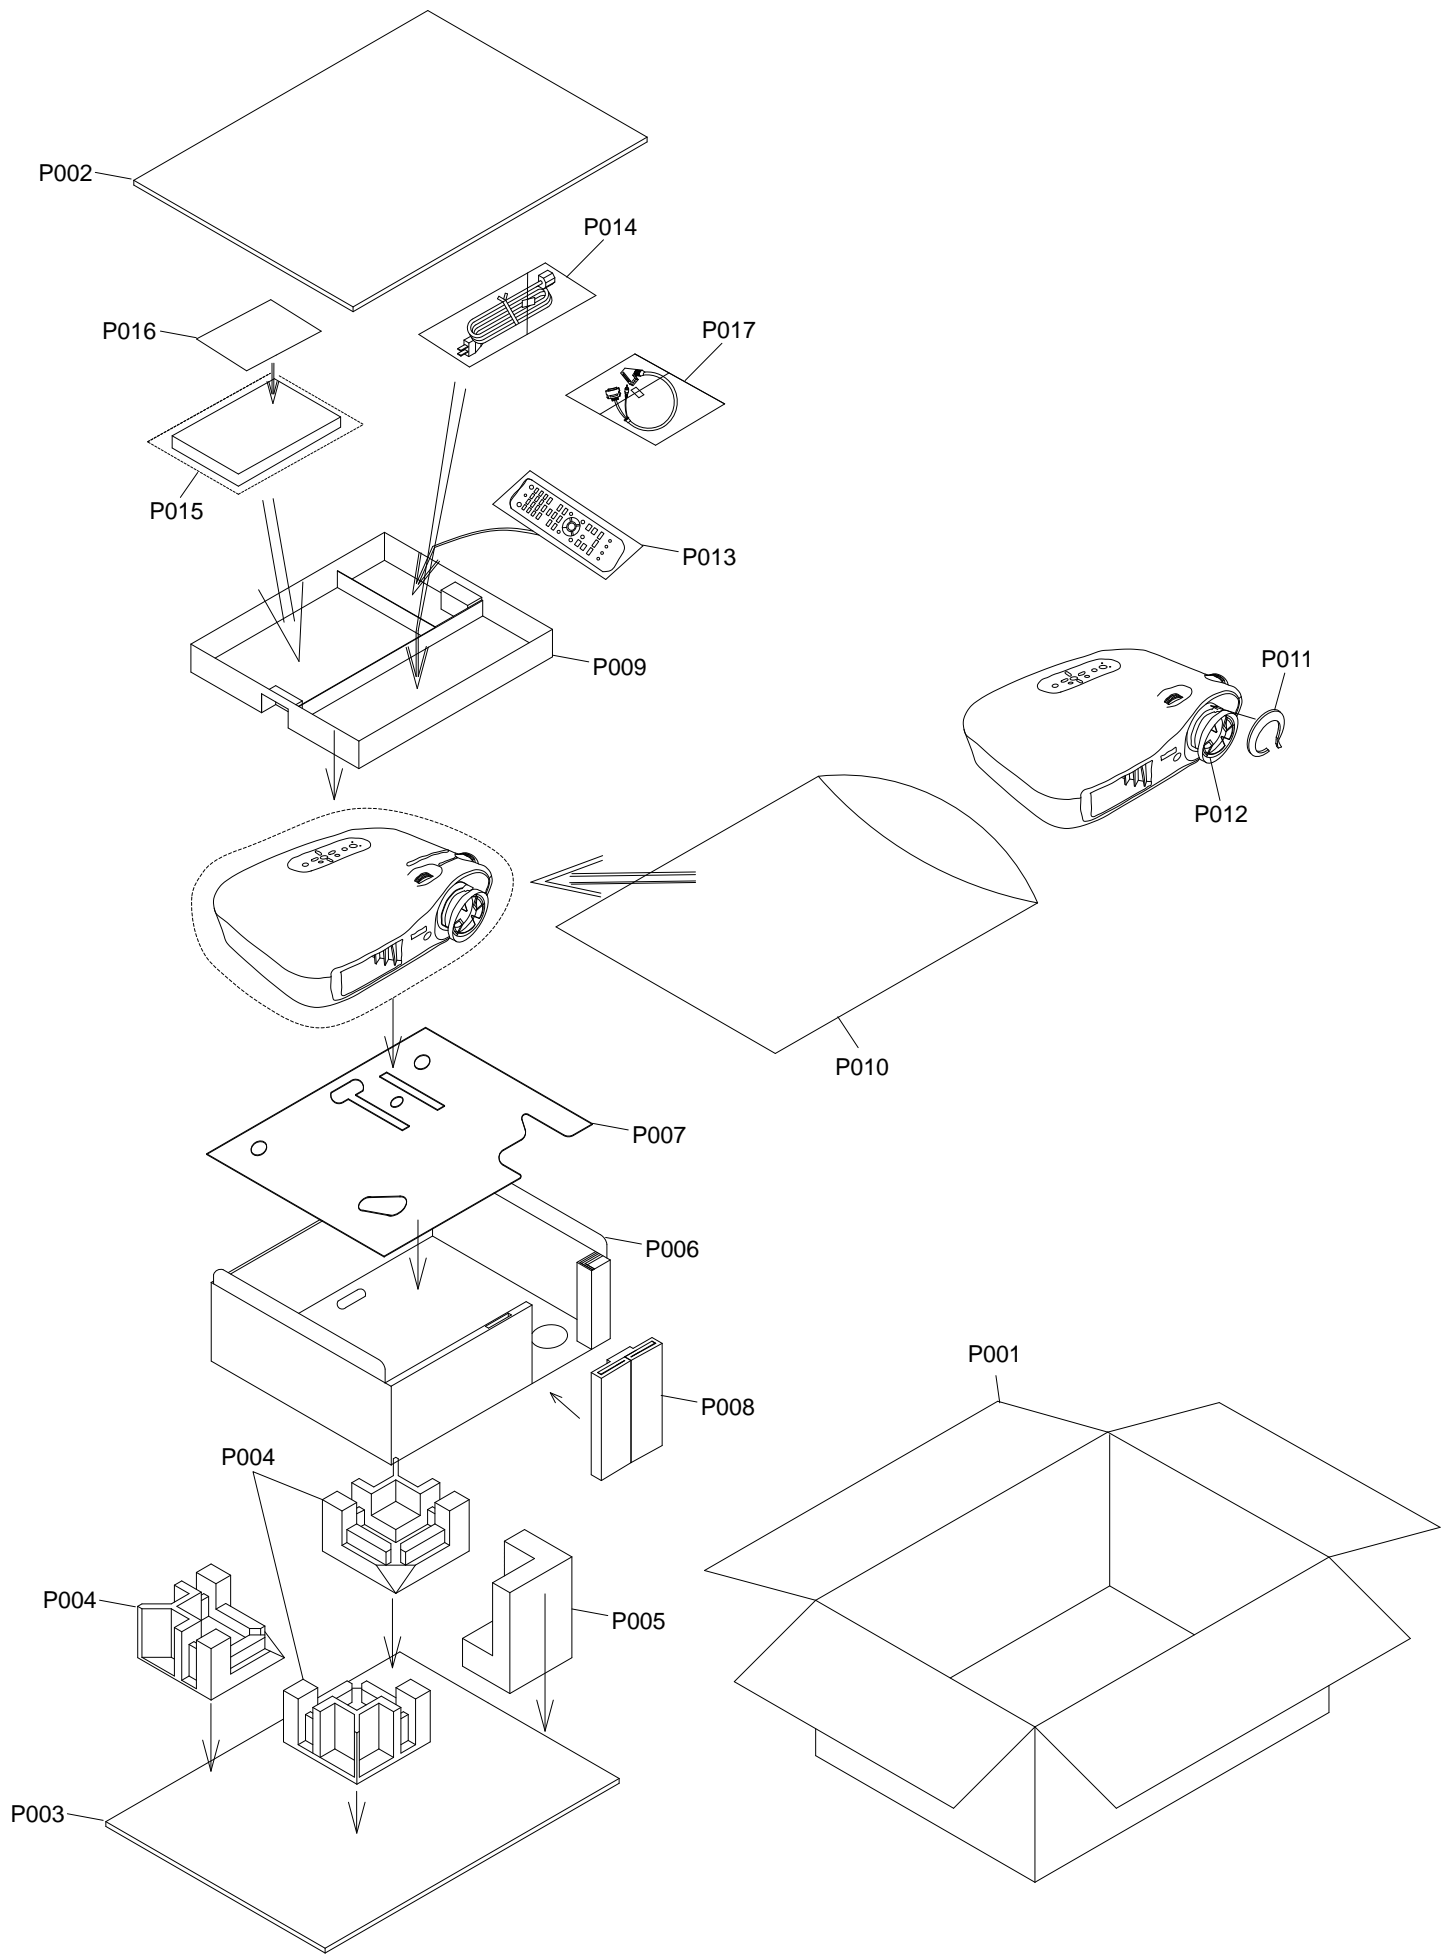

Addition of EMP-620/400		B
First Release		A
<i>History</i>		<i>Rev.No.</i>
<i>Model Name</i>	EMP-TW600/520/550/800/620/400	

Notes: Ref,NO P017 is only of EMP-TW620.

First Release		A
History		
Model Name	EMP-TW620/400	