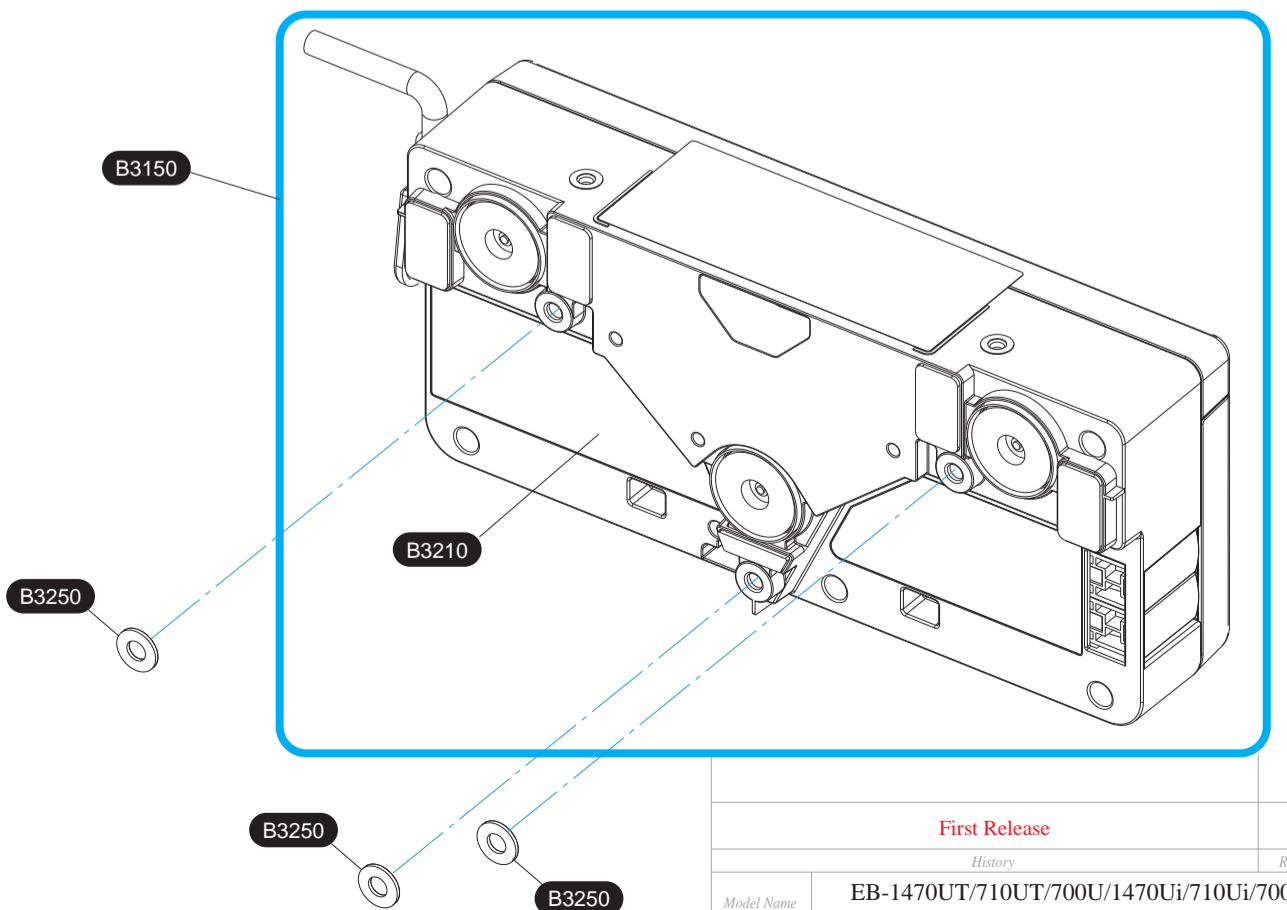

Notes:
 White/Black reversed parts code (written by white text on black circle)
 This parts are different by model and defined multiple parts code (please check SPI for actual parts code)
 By case , some model have no parts though the parts is shown on this diagram.

	First Release	A
	<i>History</i>	<i>Rev.No.</i>
<i>Model Name</i>	EB-1470UT/710UT/700U/1470Ui/710Ui/700U/ EHL100/BLP1470Ui/BL710Ui/PL700U/HCLS100	

Front side

Back Side

Notes:
 White/Black reversed parts code (written by white text on black circle)
 This parts are different by model and defined multiple parts code
 (please check SPI for actual parts code)
 By case, some model have no parts though the parts is shown on this diagram.

	First Release	A
	History	Rev.No.
Model Name	EB-1470UT/710UT/700U/1470Ui/710Ui/700U/ EHL100/BLP1470Ui/BL710Ui/PL700U/HCLS100	

Notes:
 White/Black reversed parts code (written by white text on black circle)
 This parts are different by model and defined multiple parts code (please check SPI for actual parts code)
 By case , some model have no parts though the parts is shown on this diagram.