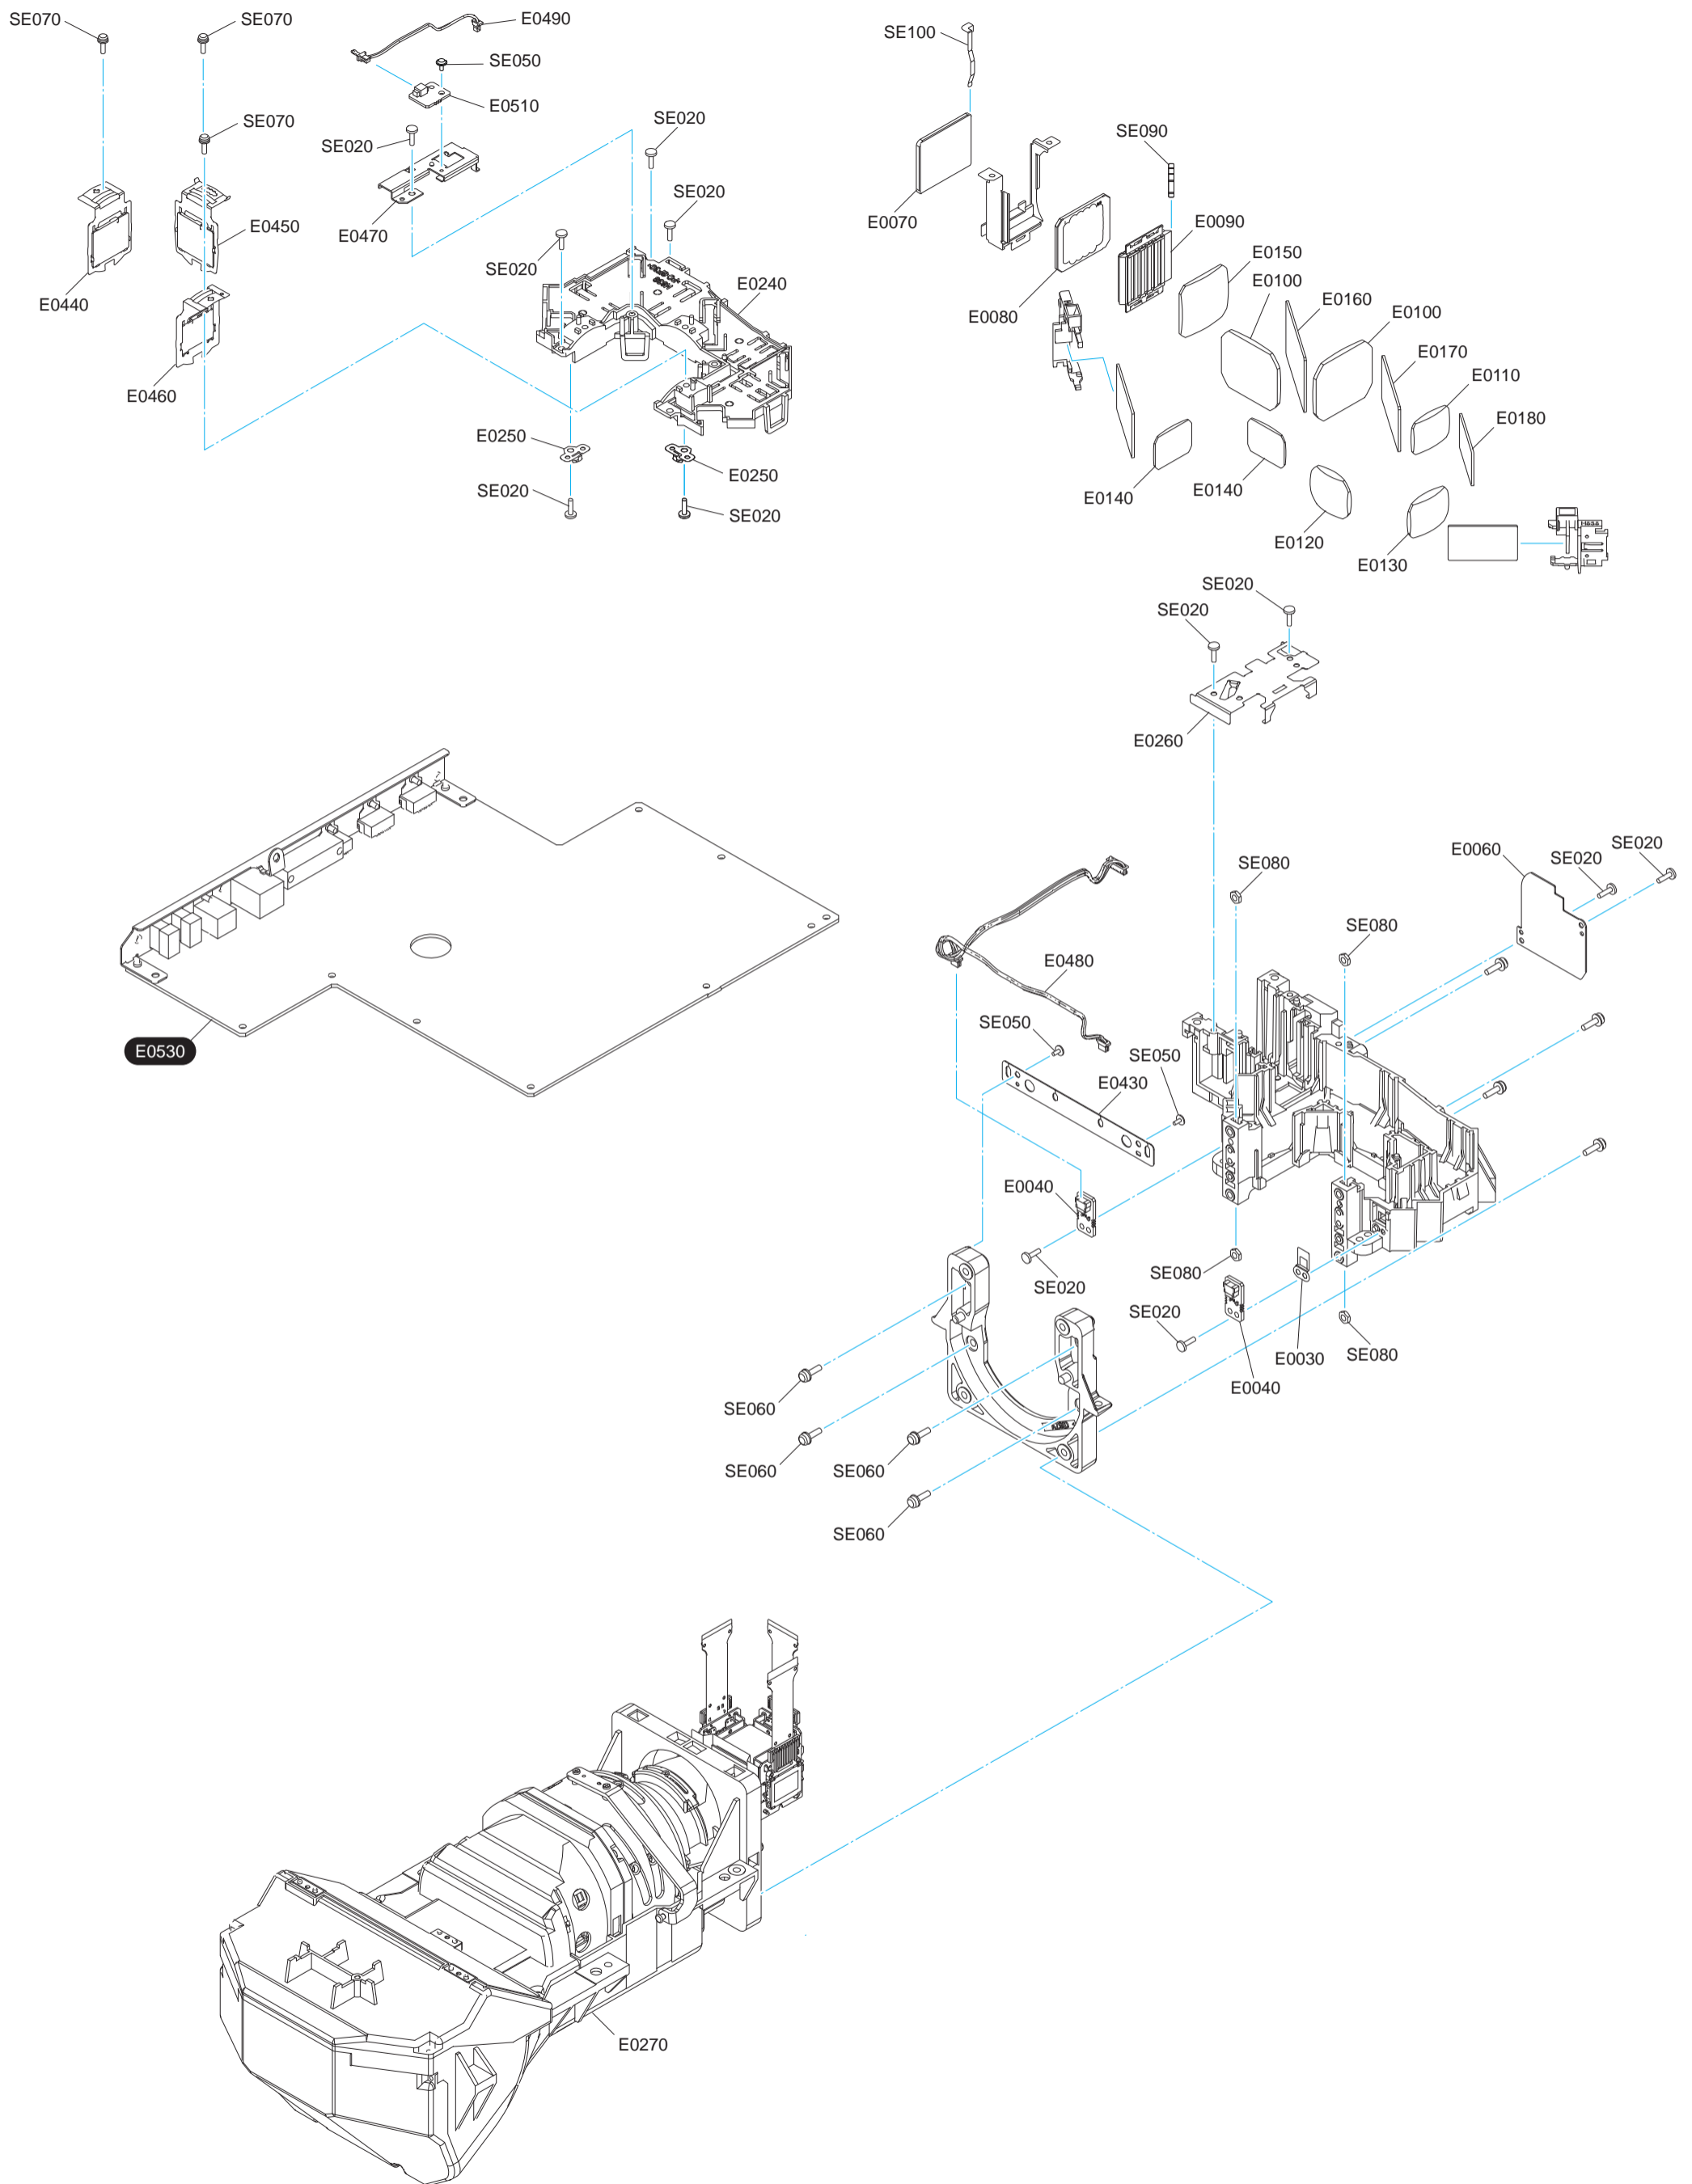

Notes:
 White/Black reversed parts code (written by white text on black circle)
 This parts are different by model and defined multiple parts code (please check SPI for actual parts code)
 By case , some model have no parts though the parts is shown on this diagram.

	First Release	A
	<i>History</i>	<i>Rev.No.</i>
<i>Model Name</i>	EB-1470UT/710UT/700U/1470Ui/710Ui/700U/ EHL100/BLP1470Ui/BL710Ui/PL700U/HCLS100	

Front side

Back Side

Notes:
 White/Black reversed parts code (written by white text on black circle)
 This parts are different by model and defined multiple parts code
 (please check SPI for actual parts code)
 By case, some model have no parts though the parts is shown on this diagram.

	First Release	A
	History	Rev.No.
Model Name	EB-1470UT/710UT/700U/1470Ui/710Ui/700U/ EHL100/BLP1470Ui/BL710Ui/PL700U/HCLS100	

Notes:
 White/Black reversed parts code (written by white text on black circle)
 This parts are different by model and defined multiple parts code (please check SPI for actual parts code)
 By case , some model have no parts though the parts is shown on this diagram.