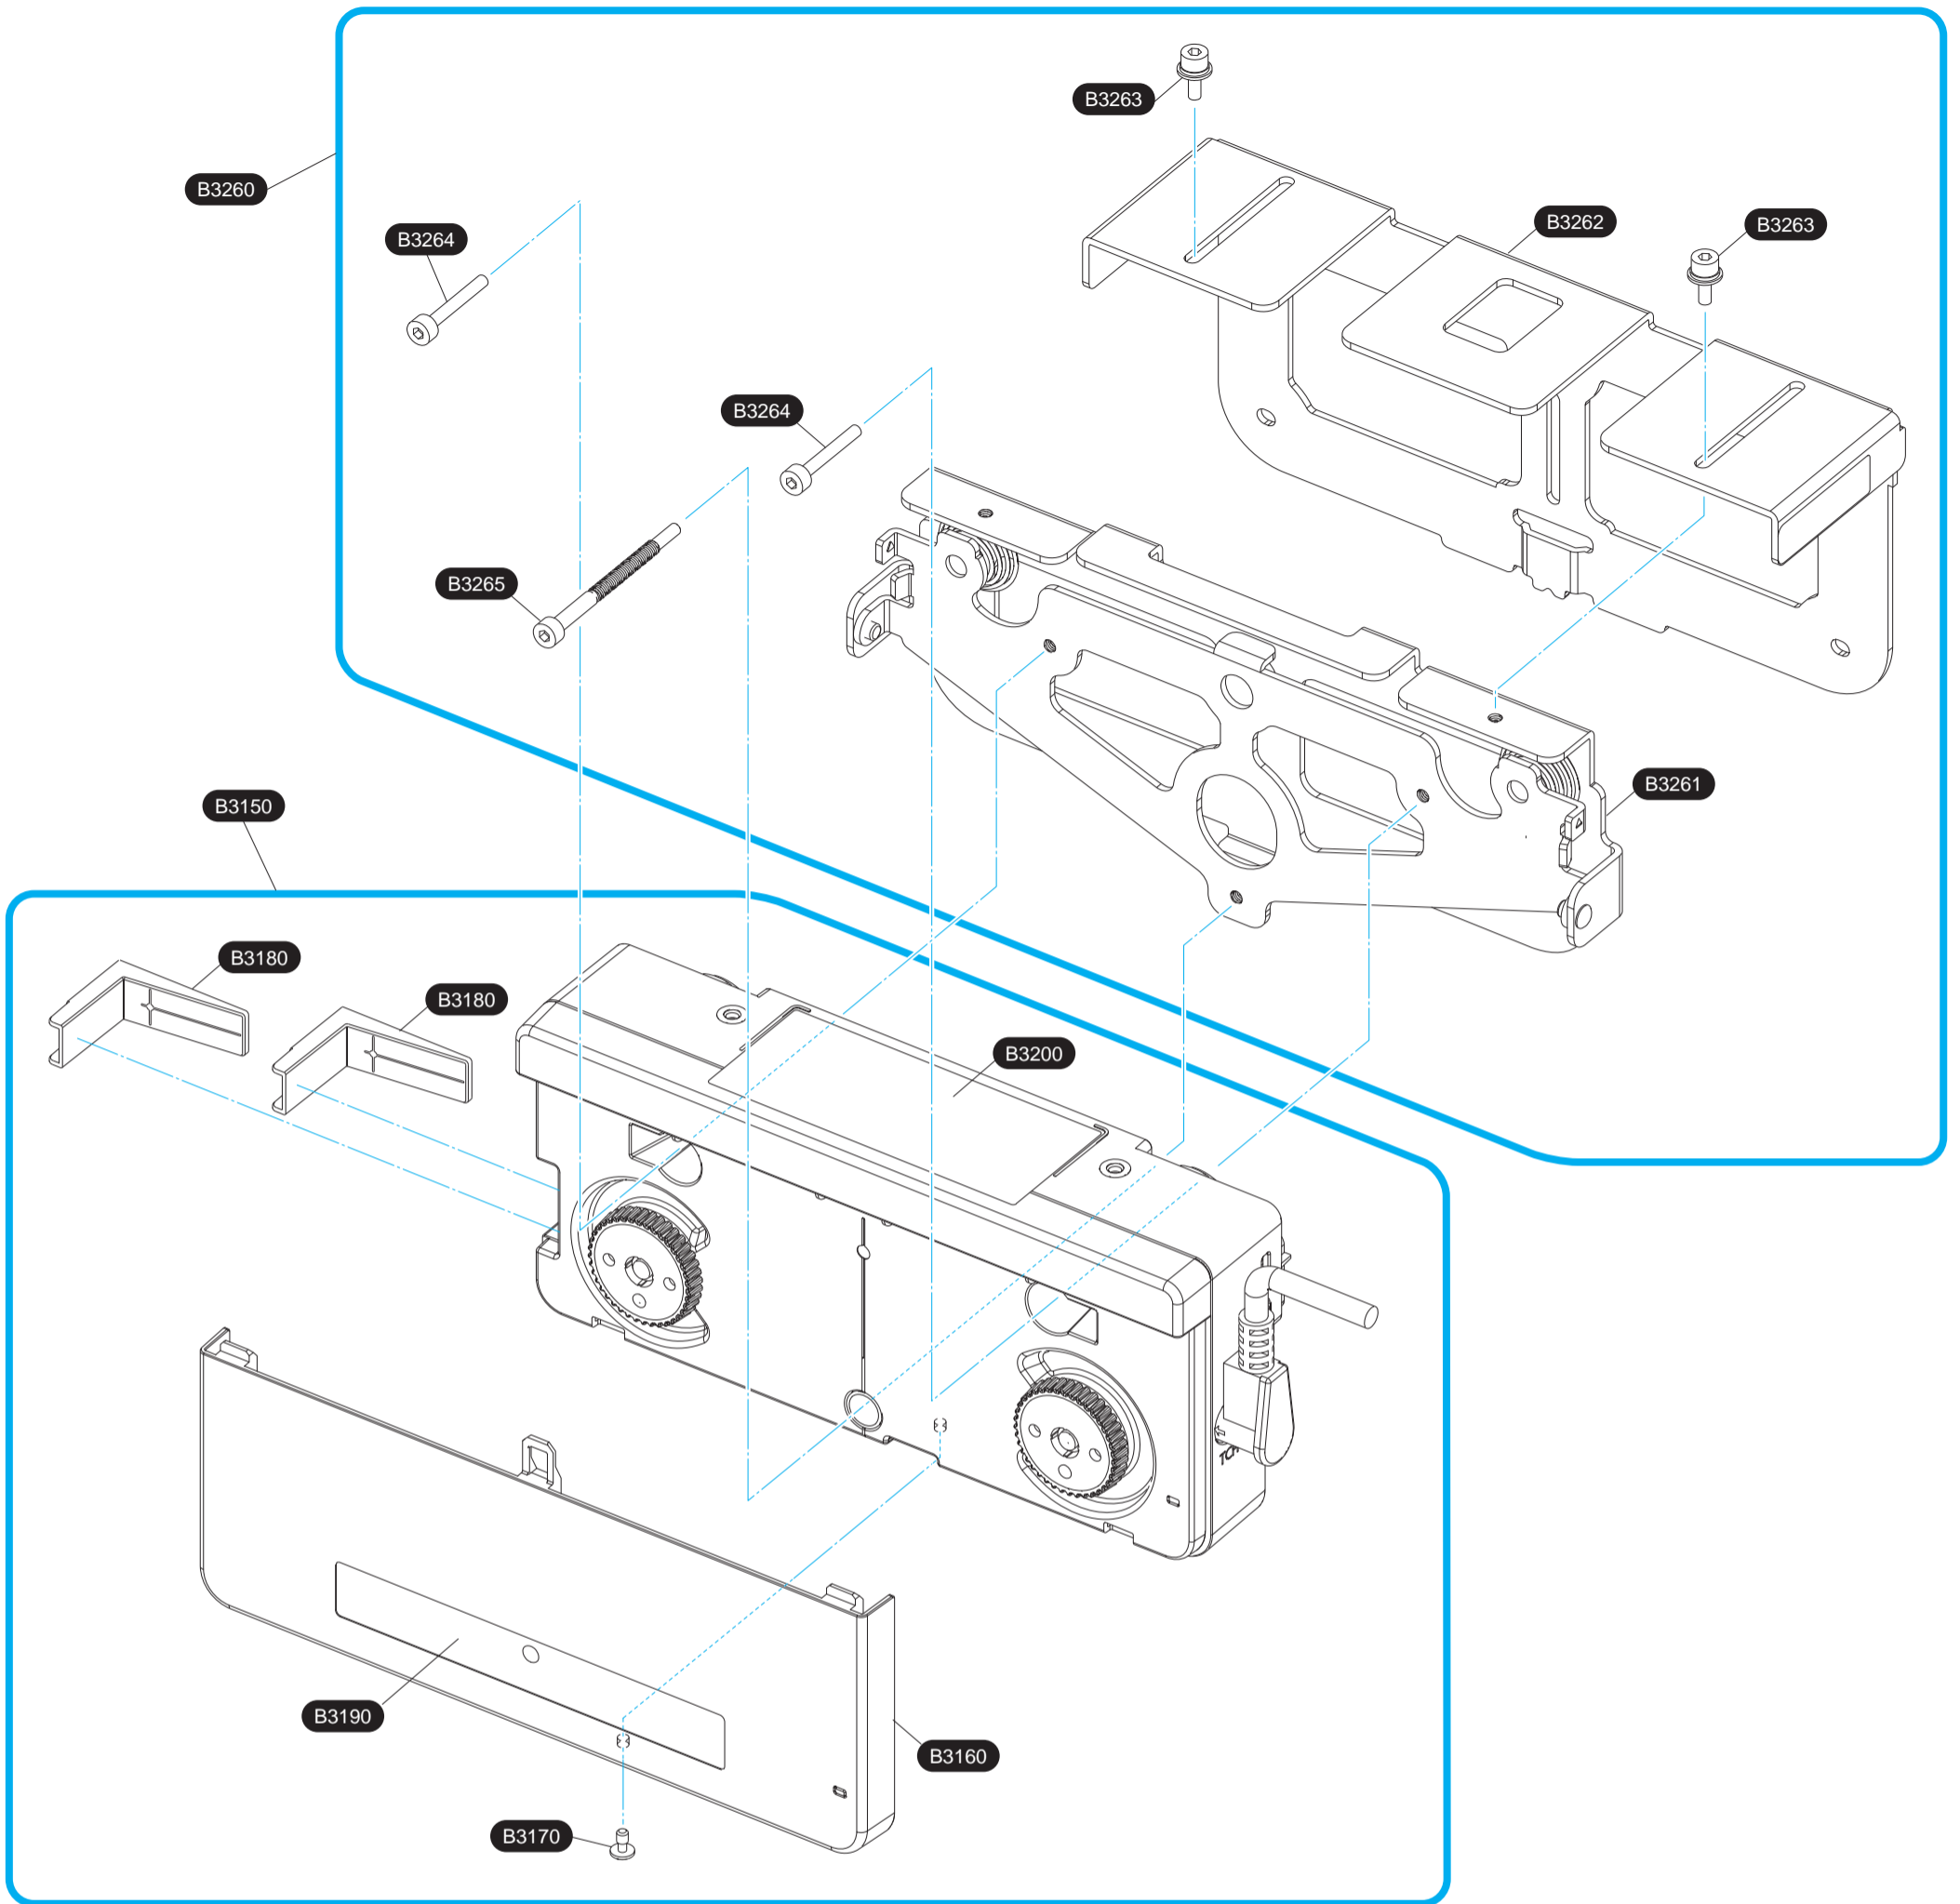

Notes:
 White/Black reversed parts code (written by white text on black circle)
 This parts are different by model and defined multiple parts code (please check SPI for actual parts code)
 By case , some model have no parts though the parts is shown on this diagram.

	First Release	A
	<i>History</i>	<i>Rev.No.</i>
<i>Model Name</i>	EB-1470UT/710UT/700U/1470Ui/710Ui/700U/ EHL100/BLP1470Ui/BL710Ui/PL700U/HCLS100	

Front side

Back Side

Notes:
 White/Black reversed parts code (written by white text on black circle)
 This parts are different by model and defined multiple parts code
 (please check SPI for actual parts code)
 By case, some model have no parts though the parts is shown on this diagram.

	First Release	A
	History	Rev.No.
Model Name	EB-1470UT/710UT/700U/1470Ui/710Ui/700U/ EHL100/BLP1470Ui/BL710Ui/PL700U/HCLS100	

Notes:
 White/Black reversed parts code (written by white text on black circle)
 This parts are different by model and defined multiple parts code (please check SPI for actual parts code)
 By case , some model have no parts though the parts is shown on this diagram.