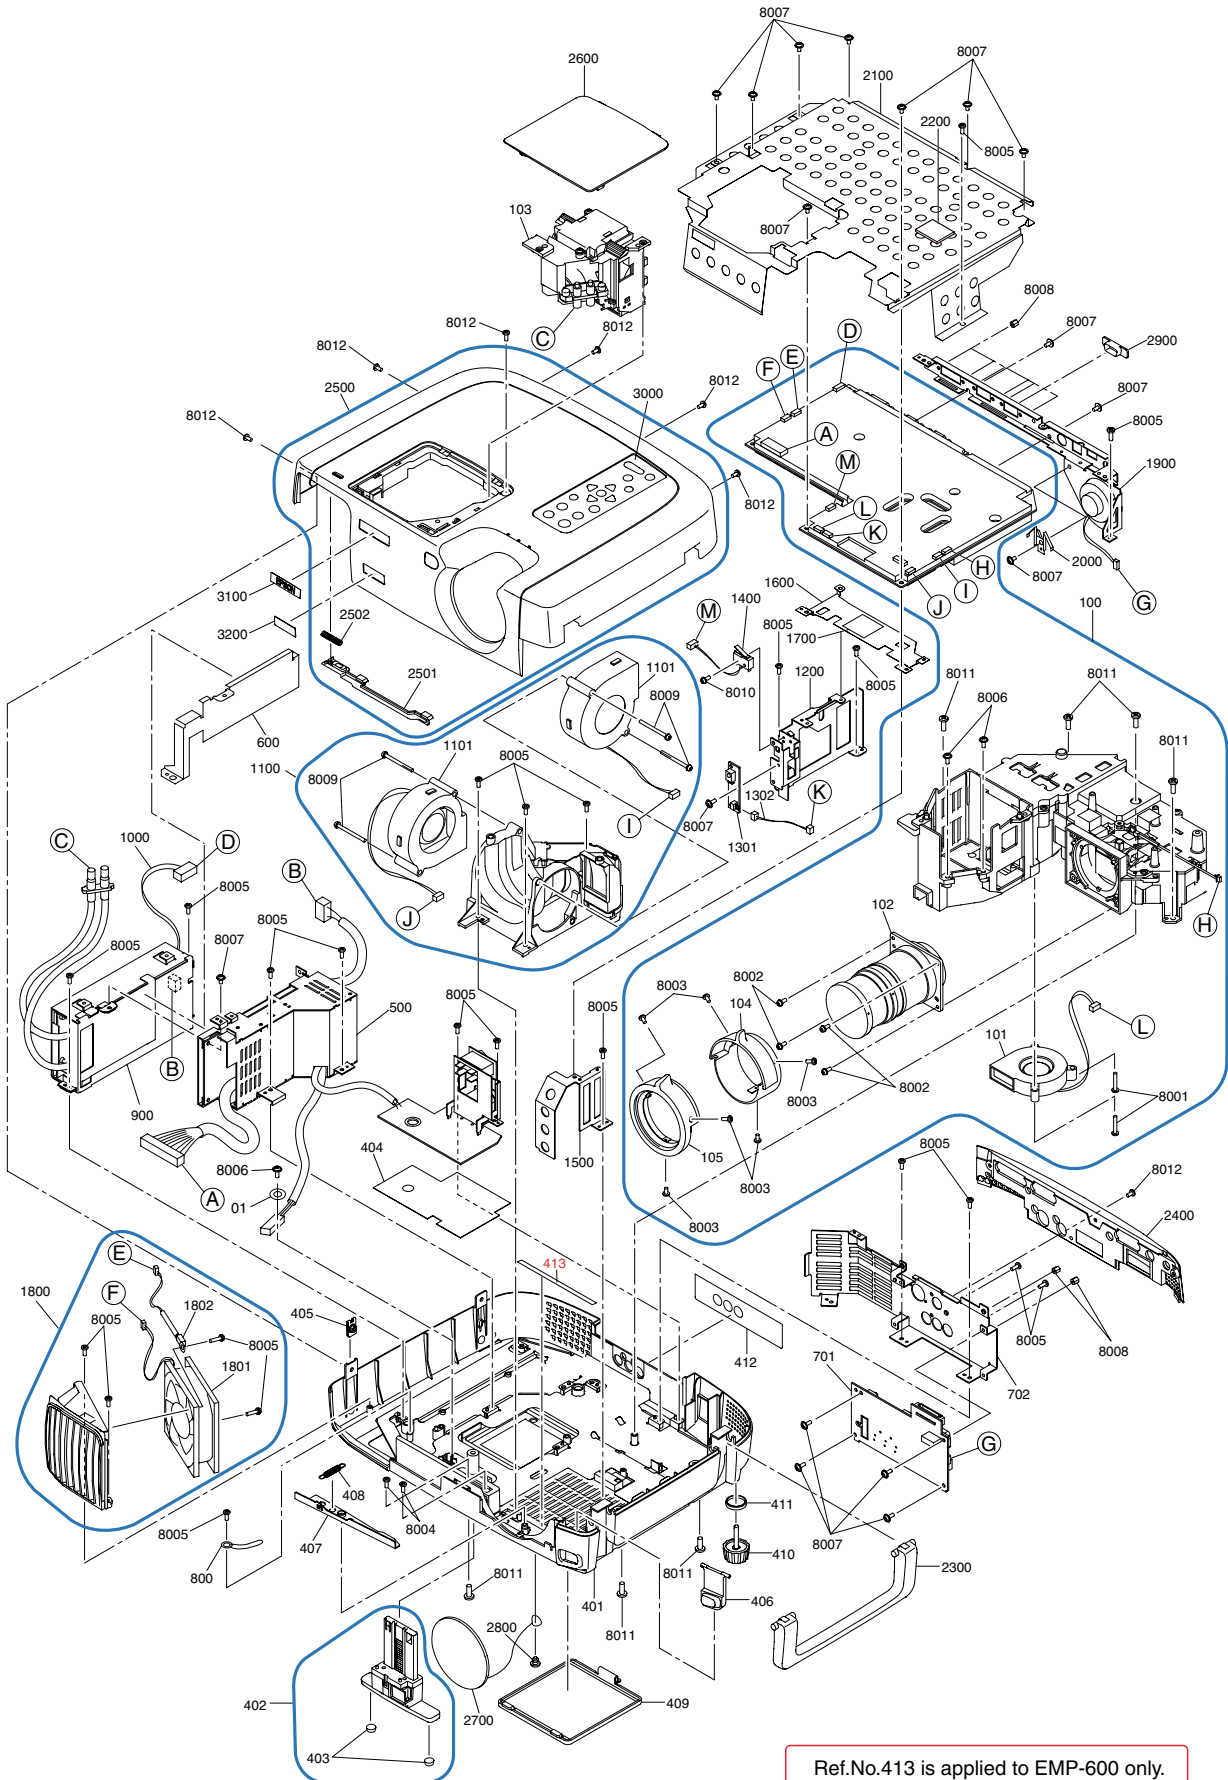

# Exploded Diagram

Ref.No.413 is applied to EMP-600 only.