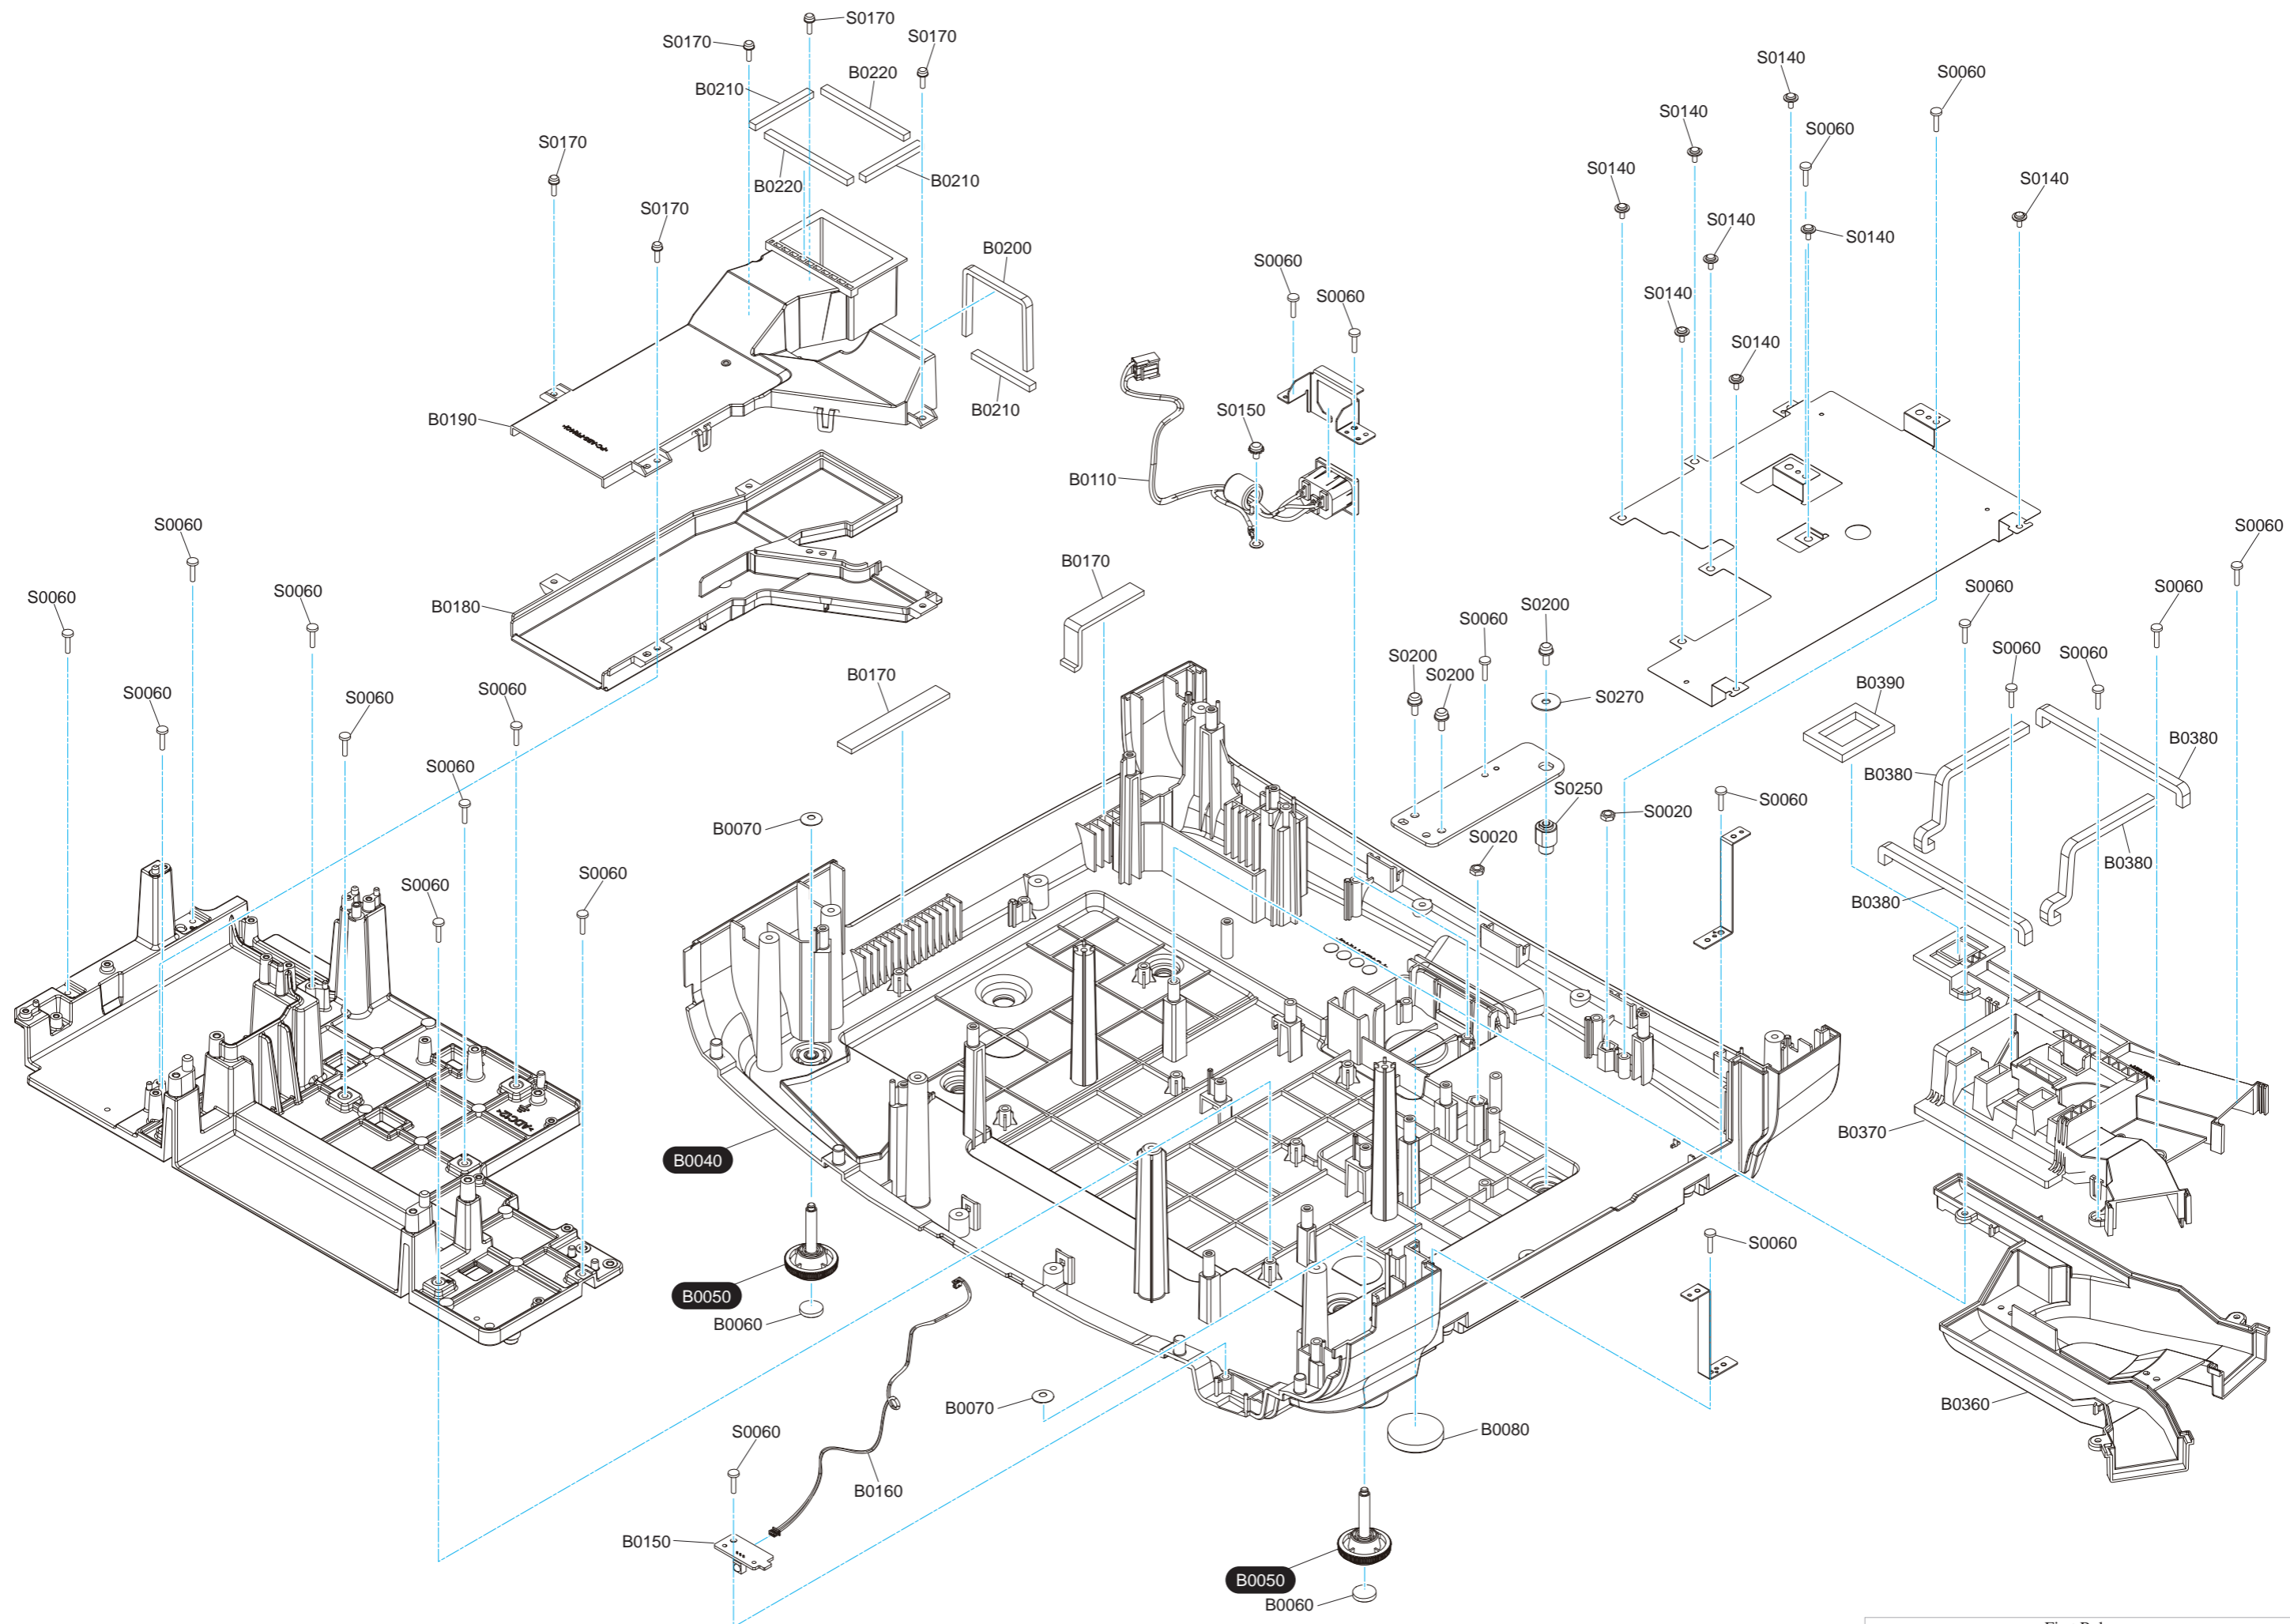

Notes:
 White/Black reversed parts code (written by white text on black circle)
 This parts are different by model and defined multiple parts code (please check SPI for actual parts code)
 By case , some model have no parts though the parts is shown on this diagram.

First Release		A
History		Rev.No.
Model Name	EH-LS11000W/LS12000B	

Notes:
 White/Black reversed parts code (written by white text on black circle)
 This parts are different by model and defined multiple parts code (please check SPI for actual parts code)
 By case , some model have no parts though the parts is shown on this diagram.

First Release		A
History		Rev.No.
Model Name	EH-LS11000W/LS12000B	