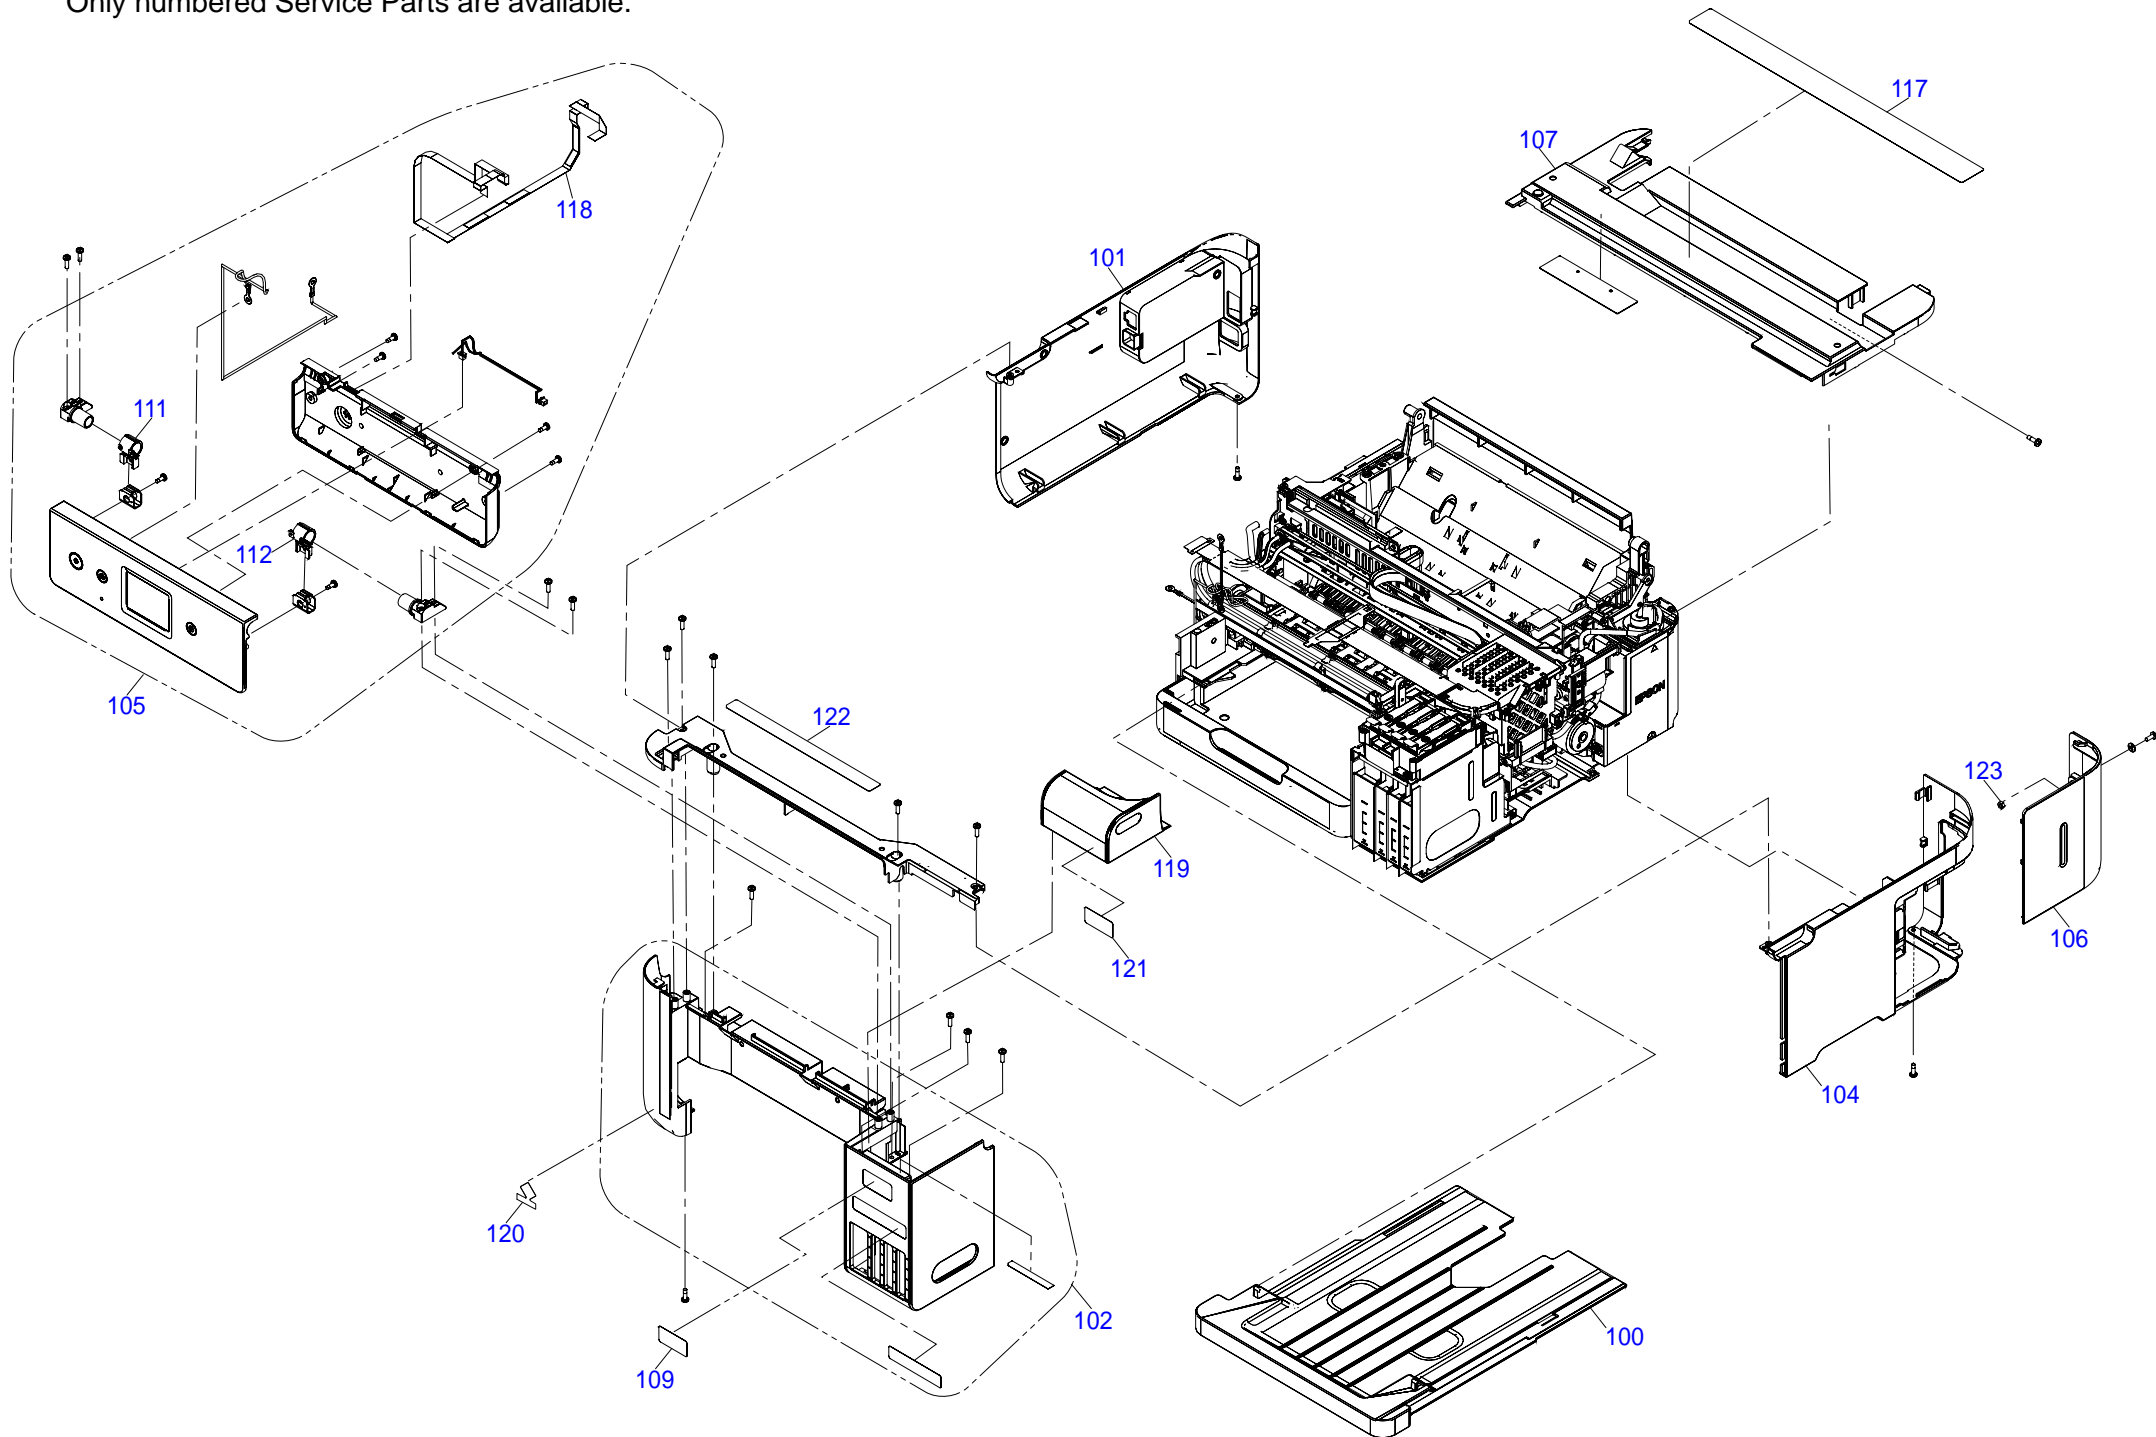

Only numbered Service Parts are available.

Only numbered Service Parts are available.

Only numbered Service Parts are available.

EW-M674FT / ET-4850 / ET-4850U /
ST-C4100 / L6290 / L6291 / L6298

No.3

Rev.01 CJ60-MECH-011

572

Only numbered Service Parts are available.

Only numbered Service Parts are available.

Only numbered Service Parts are available.

Only numbered Service Parts are available.