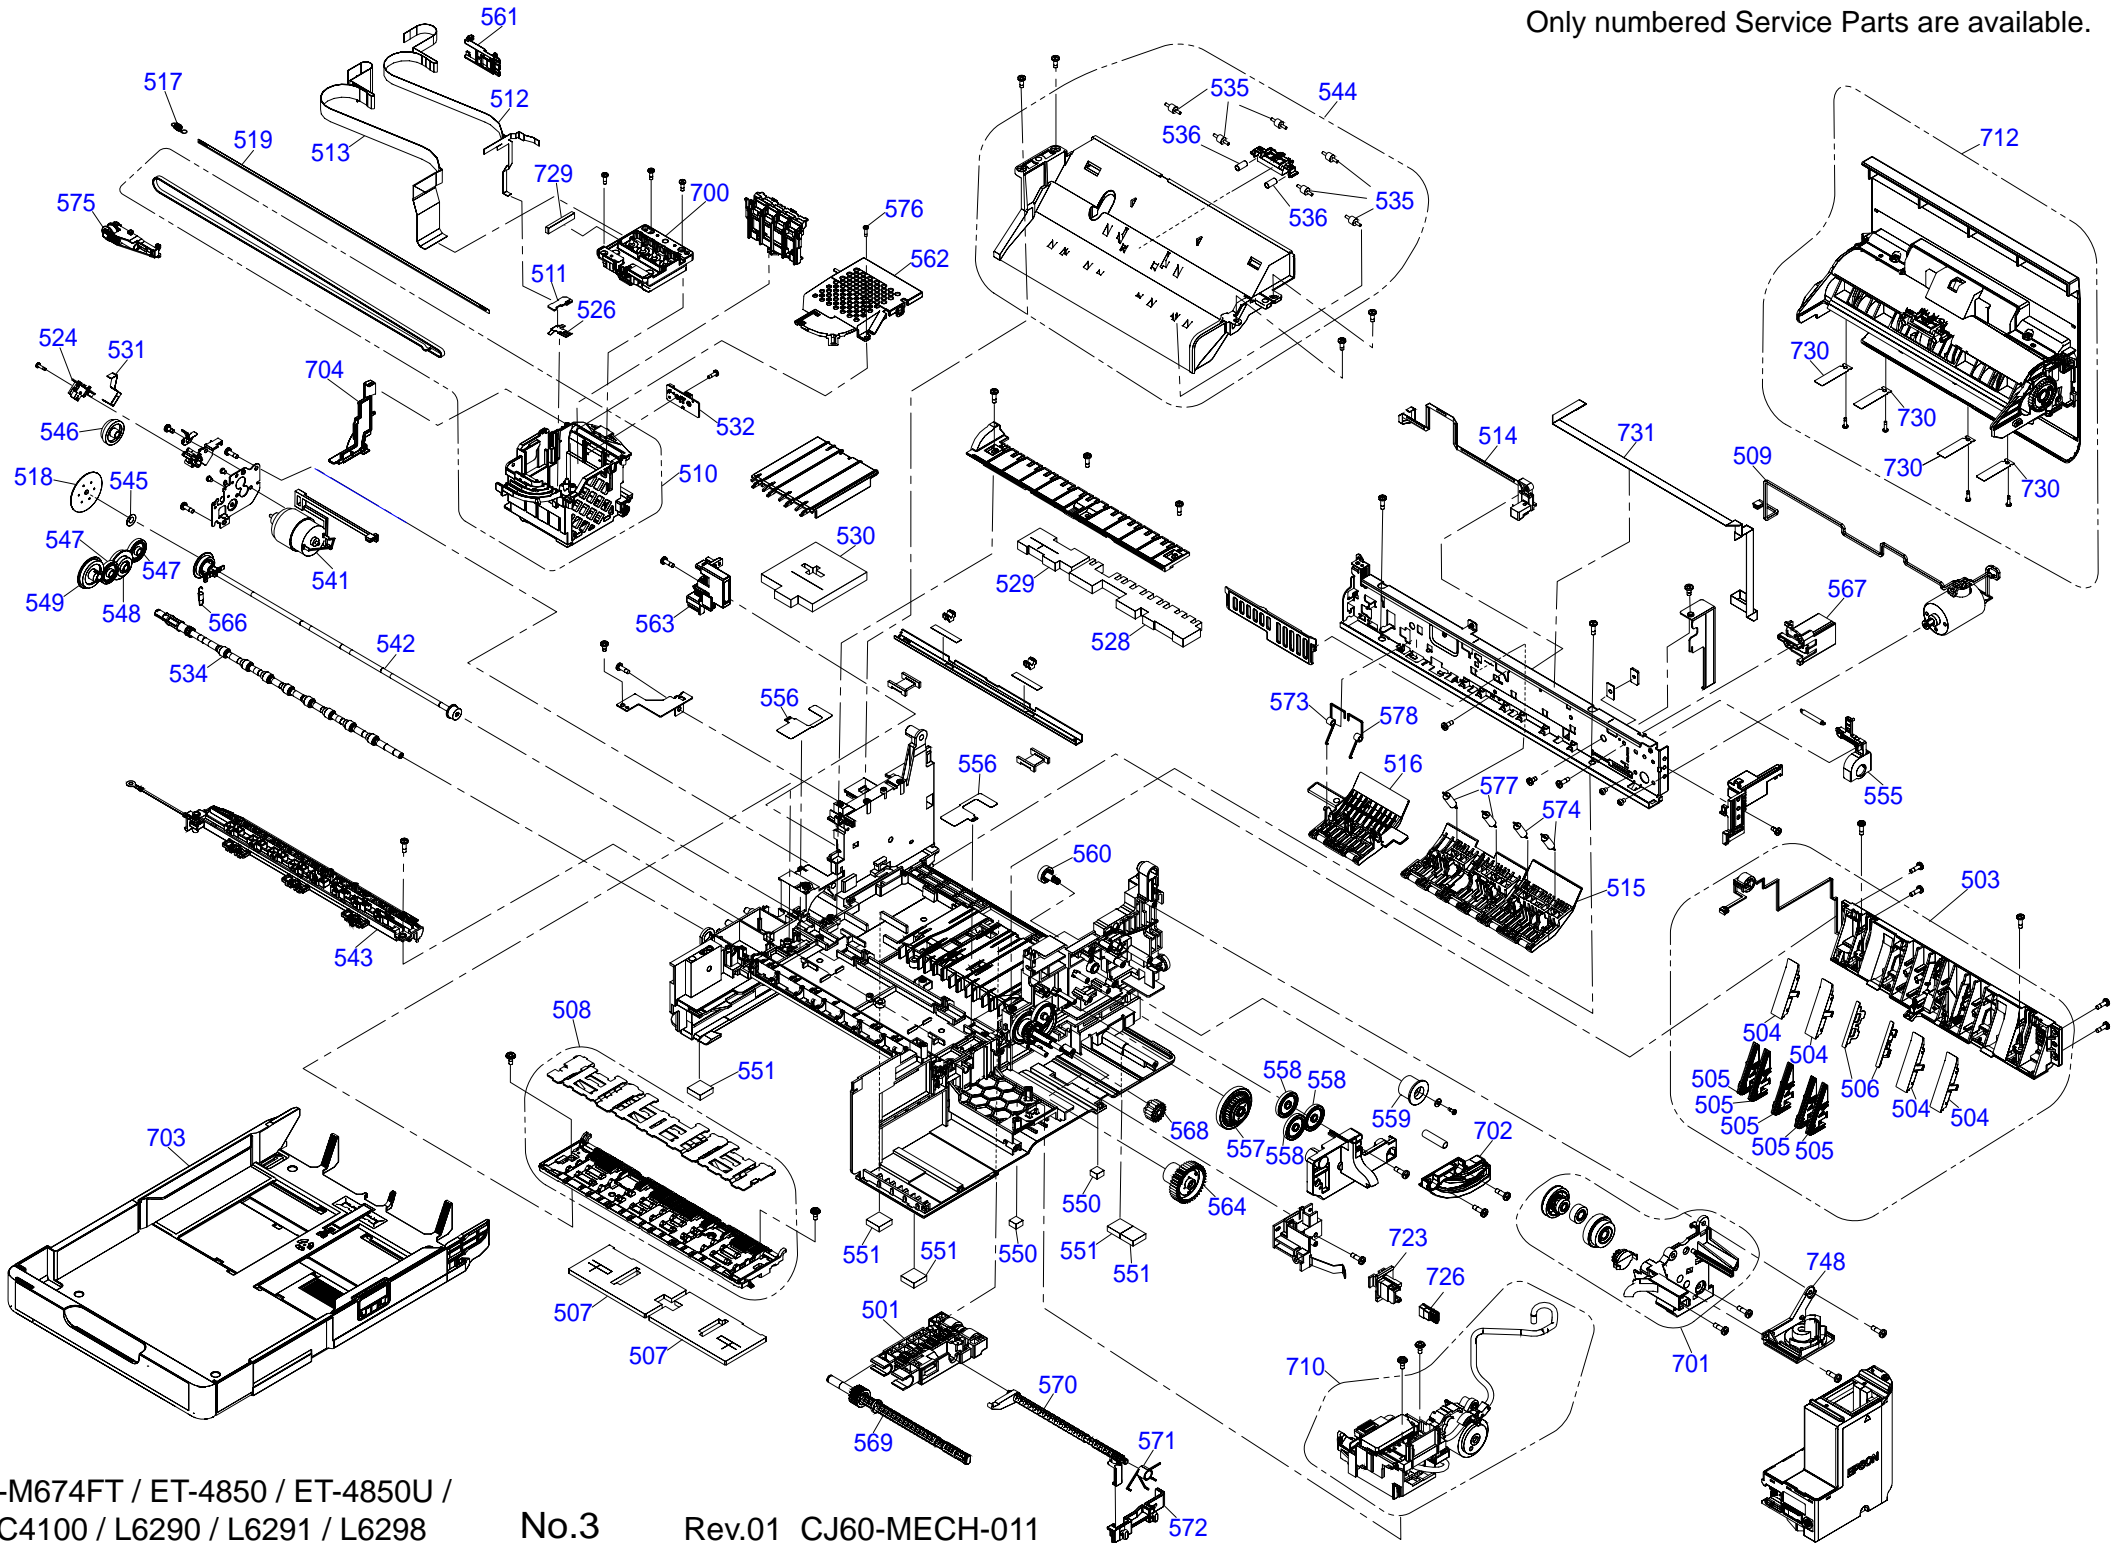

Only numbered Service Parts are available.

Only numbered Service Parts are available.

Only numbered Service Parts are available.

EW-M674FT / ET-4850 / ET-4850U /
ST-C4100 / L6290 / L6291 / L6298

No.3

Rev.01 CJ60-MECH-011

572

Only numbered Service Parts are available.

Only numbered Service Parts are available.

Only numbered Service Parts are available.

Only numbered Service Parts are available.