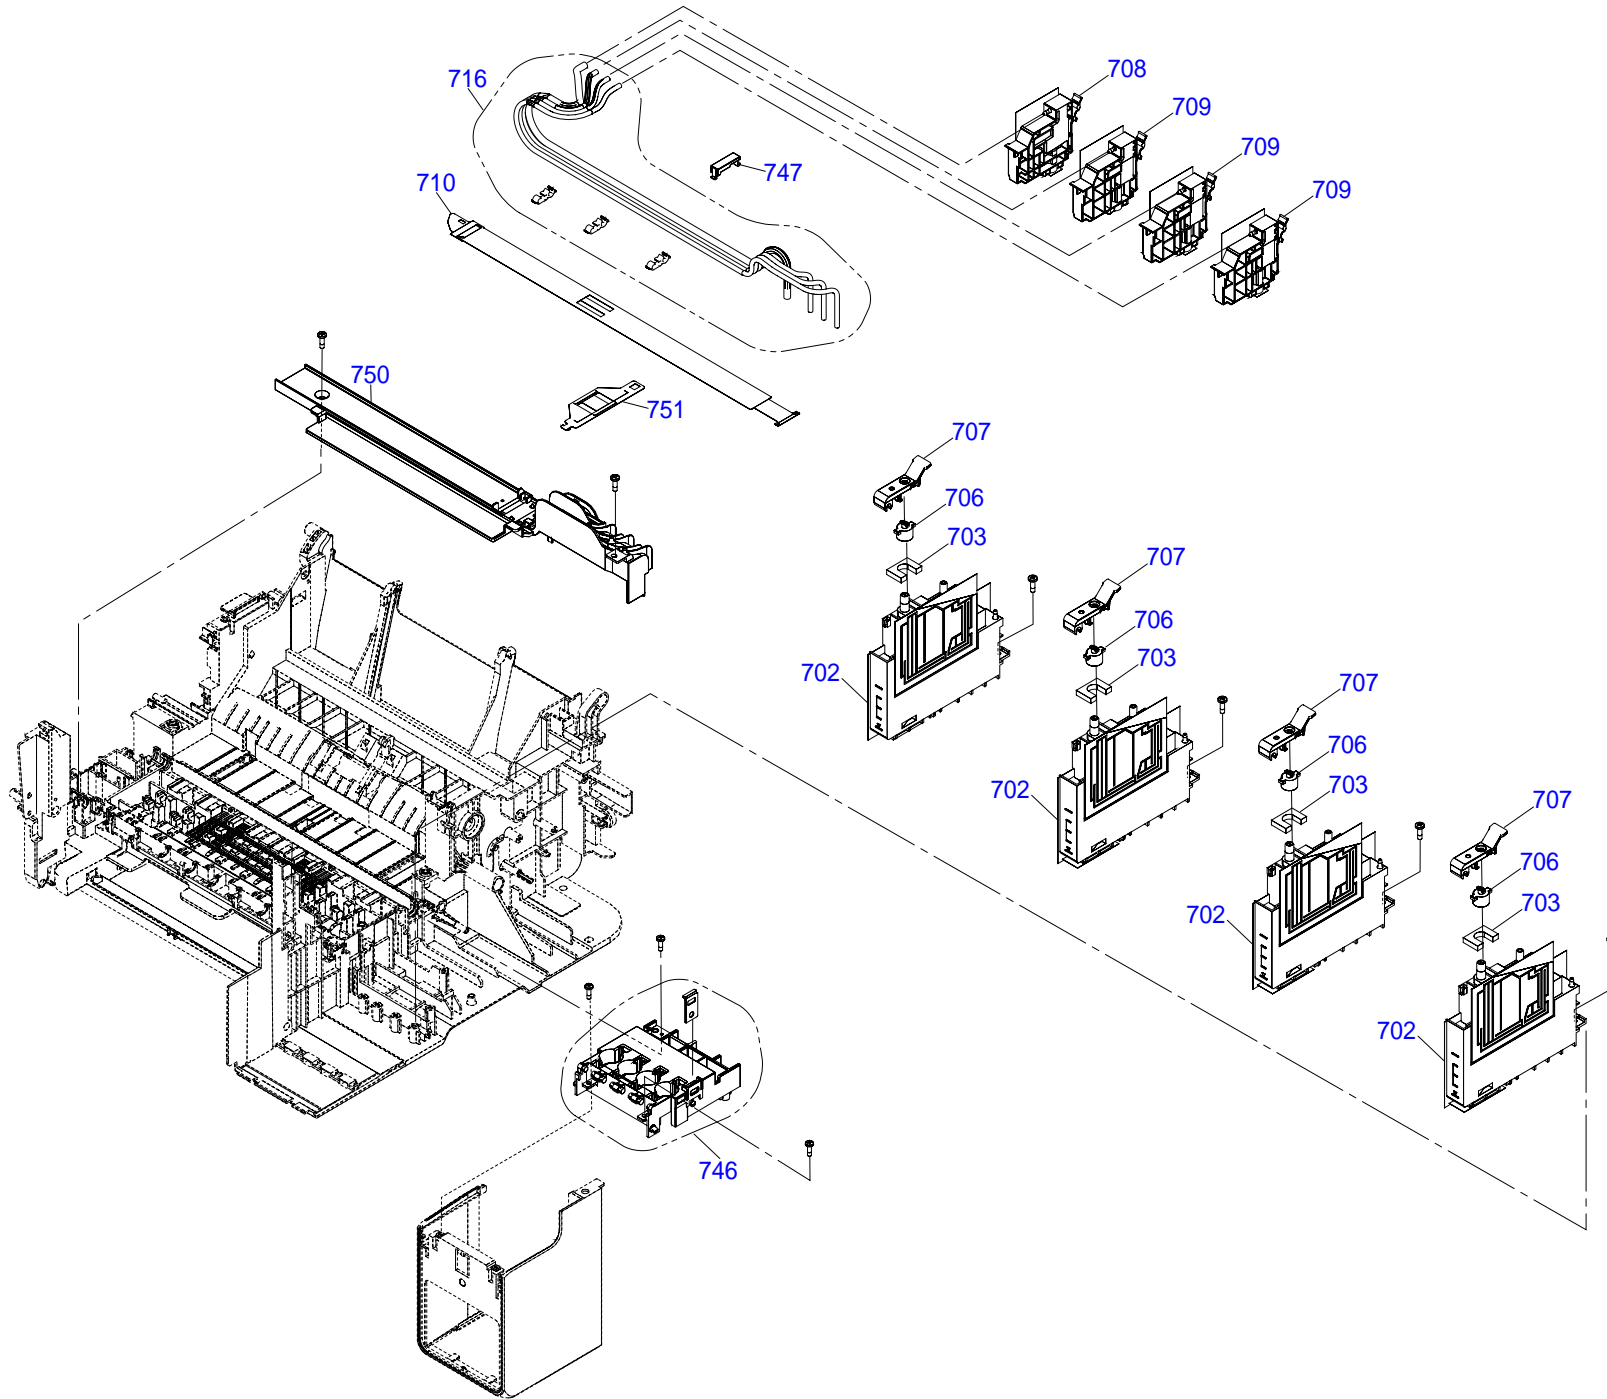

Only numbered Service Parts are available.

Only numbered Service Parts are available.

Only numbered Service Parts are available.

ET-4810/L5590

No.3 Rev.01 CK57-MECH-011

Only numbered Service Parts are available.

Only numbered Service Parts are available.

Only numbered Service Parts are available.

ET-4810/L5590

No.7 Rev.03 CK57-SC-013

Only numbered Service Parts are available.

Ref no.912  
Only for EEB,EAL,ESP & ETT