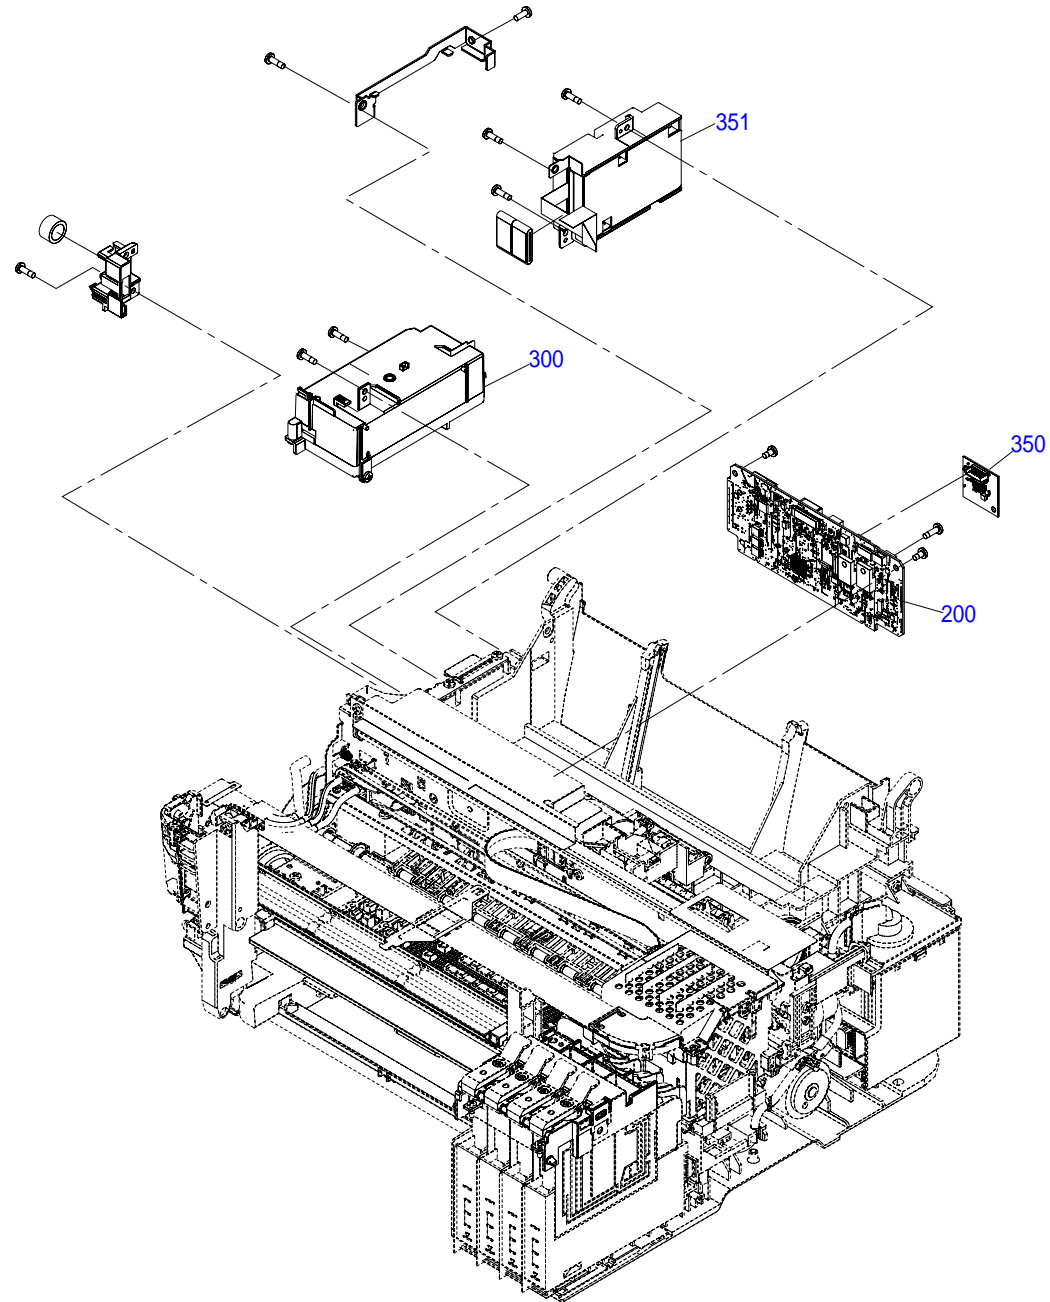

Only numbered Service Parts are available.

Only numbered Service Parts are available.

Only numbered Service Parts are available.

ET-4810/L5590

No.3 Rev.01 CK57-MECH-011

Only numbered Service Parts are available.

Only numbered Service Parts are available.

Only numbered Service Parts are available.

ET-4810/L5590

No.7 Rev.03 CK57-SC-013

Only numbered Service Parts are available.

Ref no.912  
Only for EEB,EAL,ESP & ETT