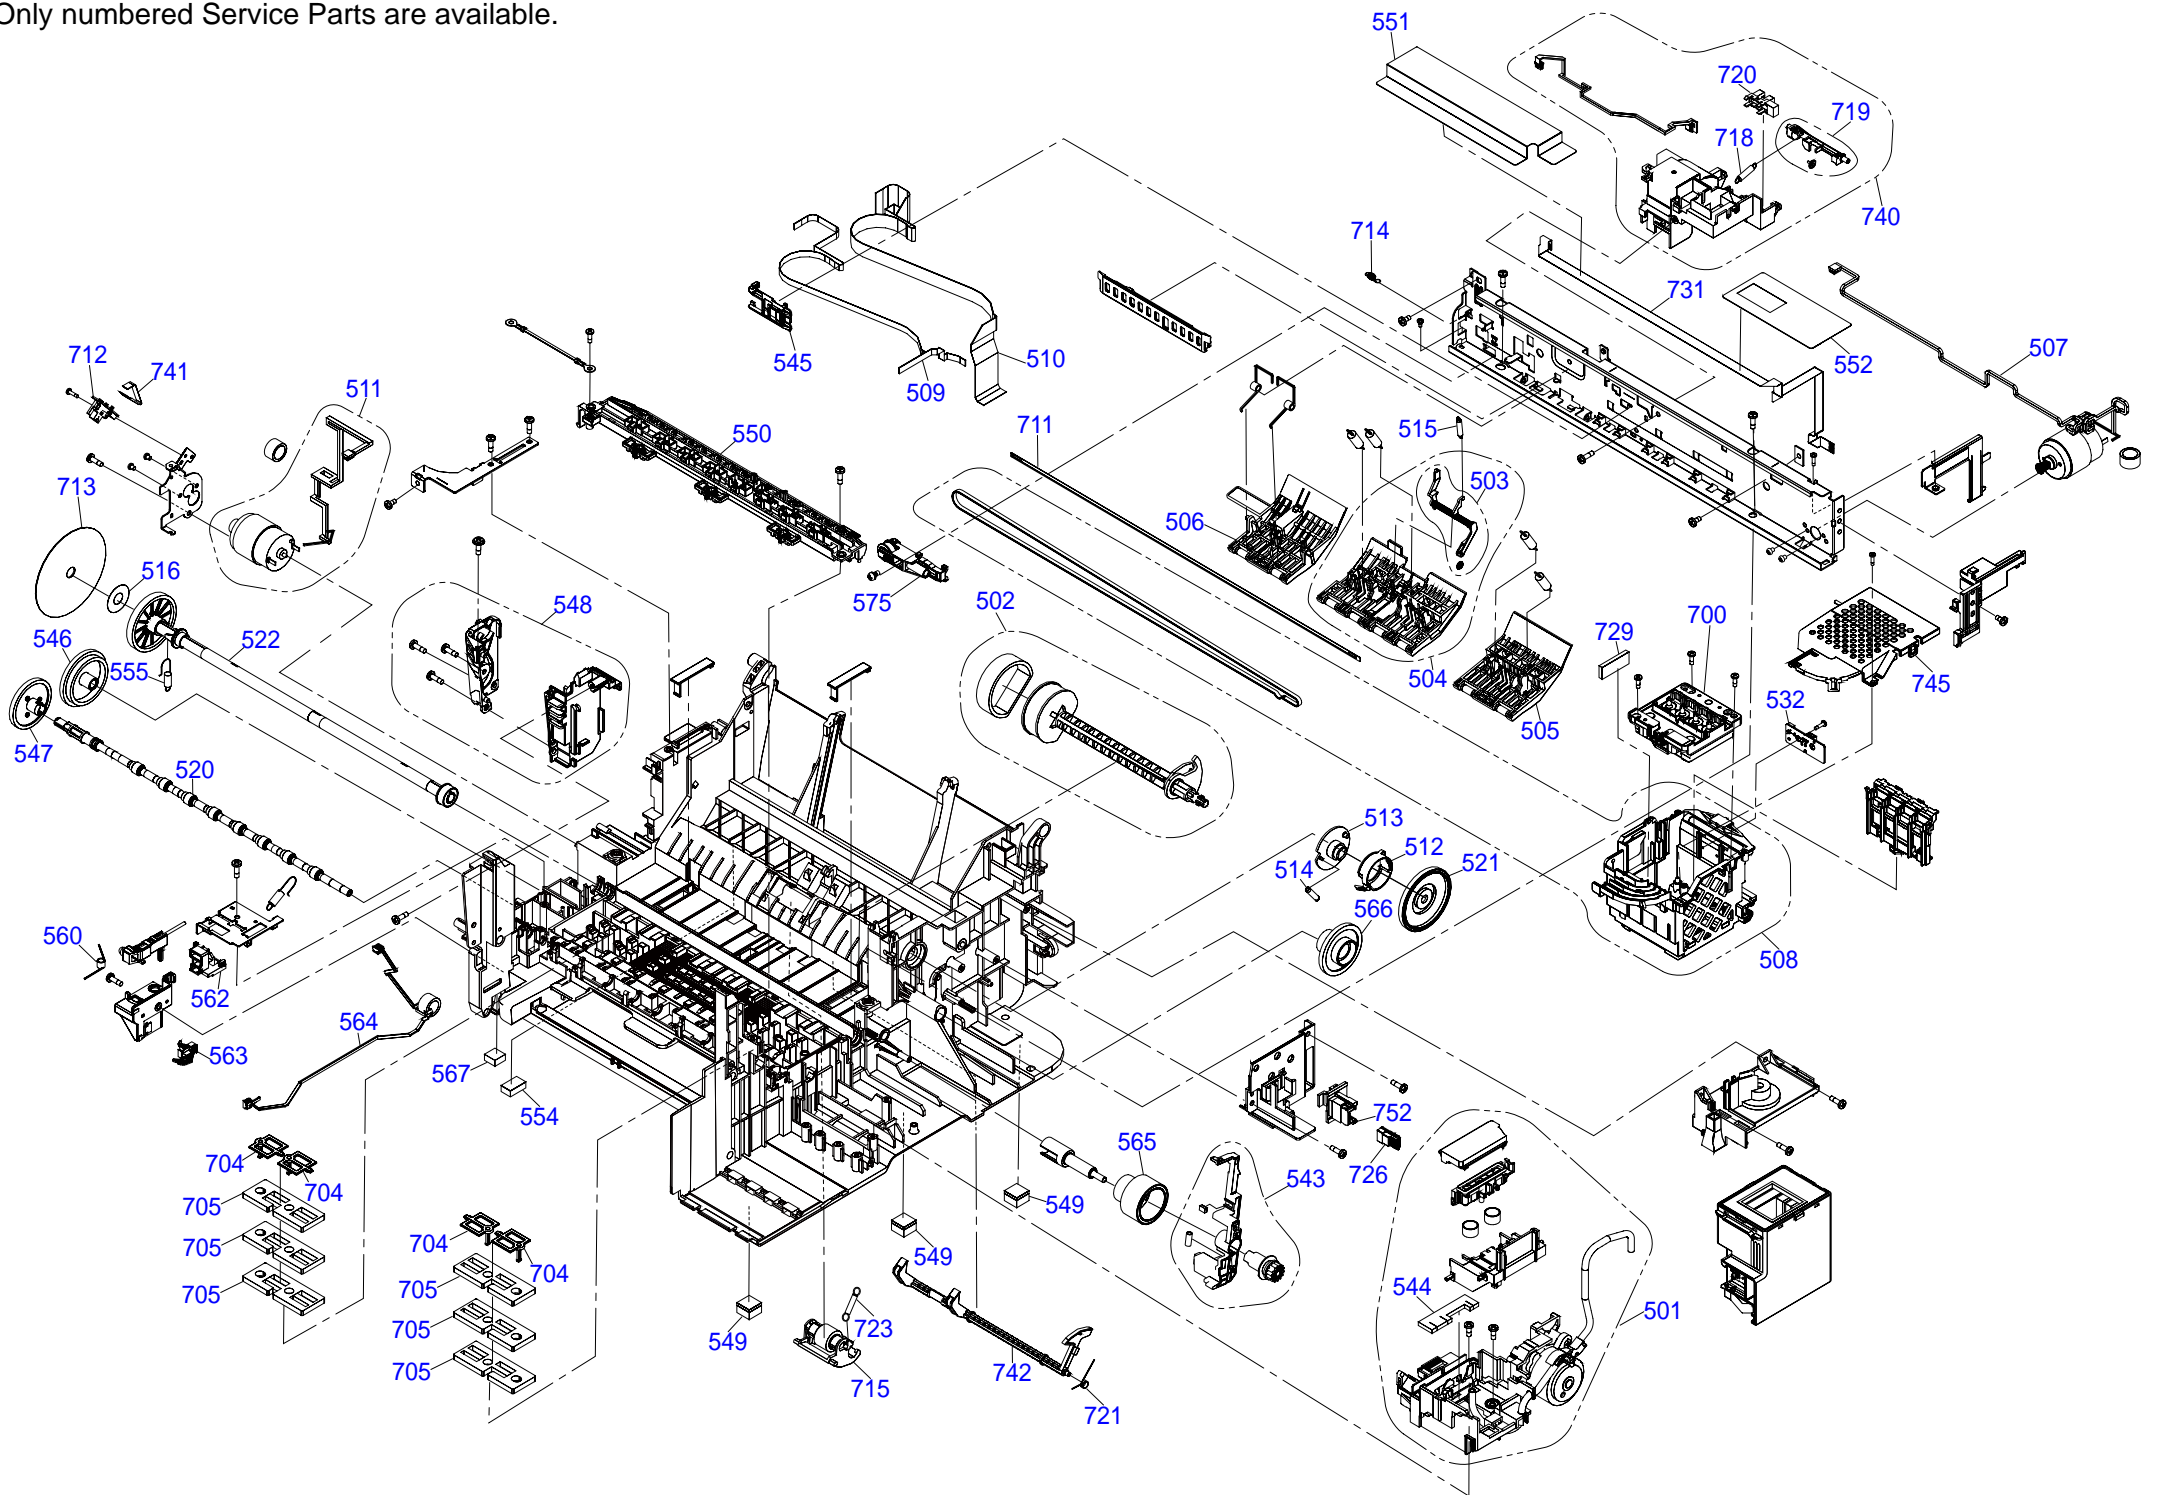

Only numbered Service Parts are available.

Only numbered Service Parts are available.

Only numbered Service Parts are available.

ET-4810/L5590

No.3 Rev.01 CK57-MECH-011

Only numbered Service Parts are available.

Only numbered Service Parts are available.

Only numbered Service Parts are available.

ET-4810/L5590

No.7 Rev.03 CK57-SC-013

Only numbered Service Parts are available.

Ref no.912  
Only for EEB,EAL,ESP & ETT