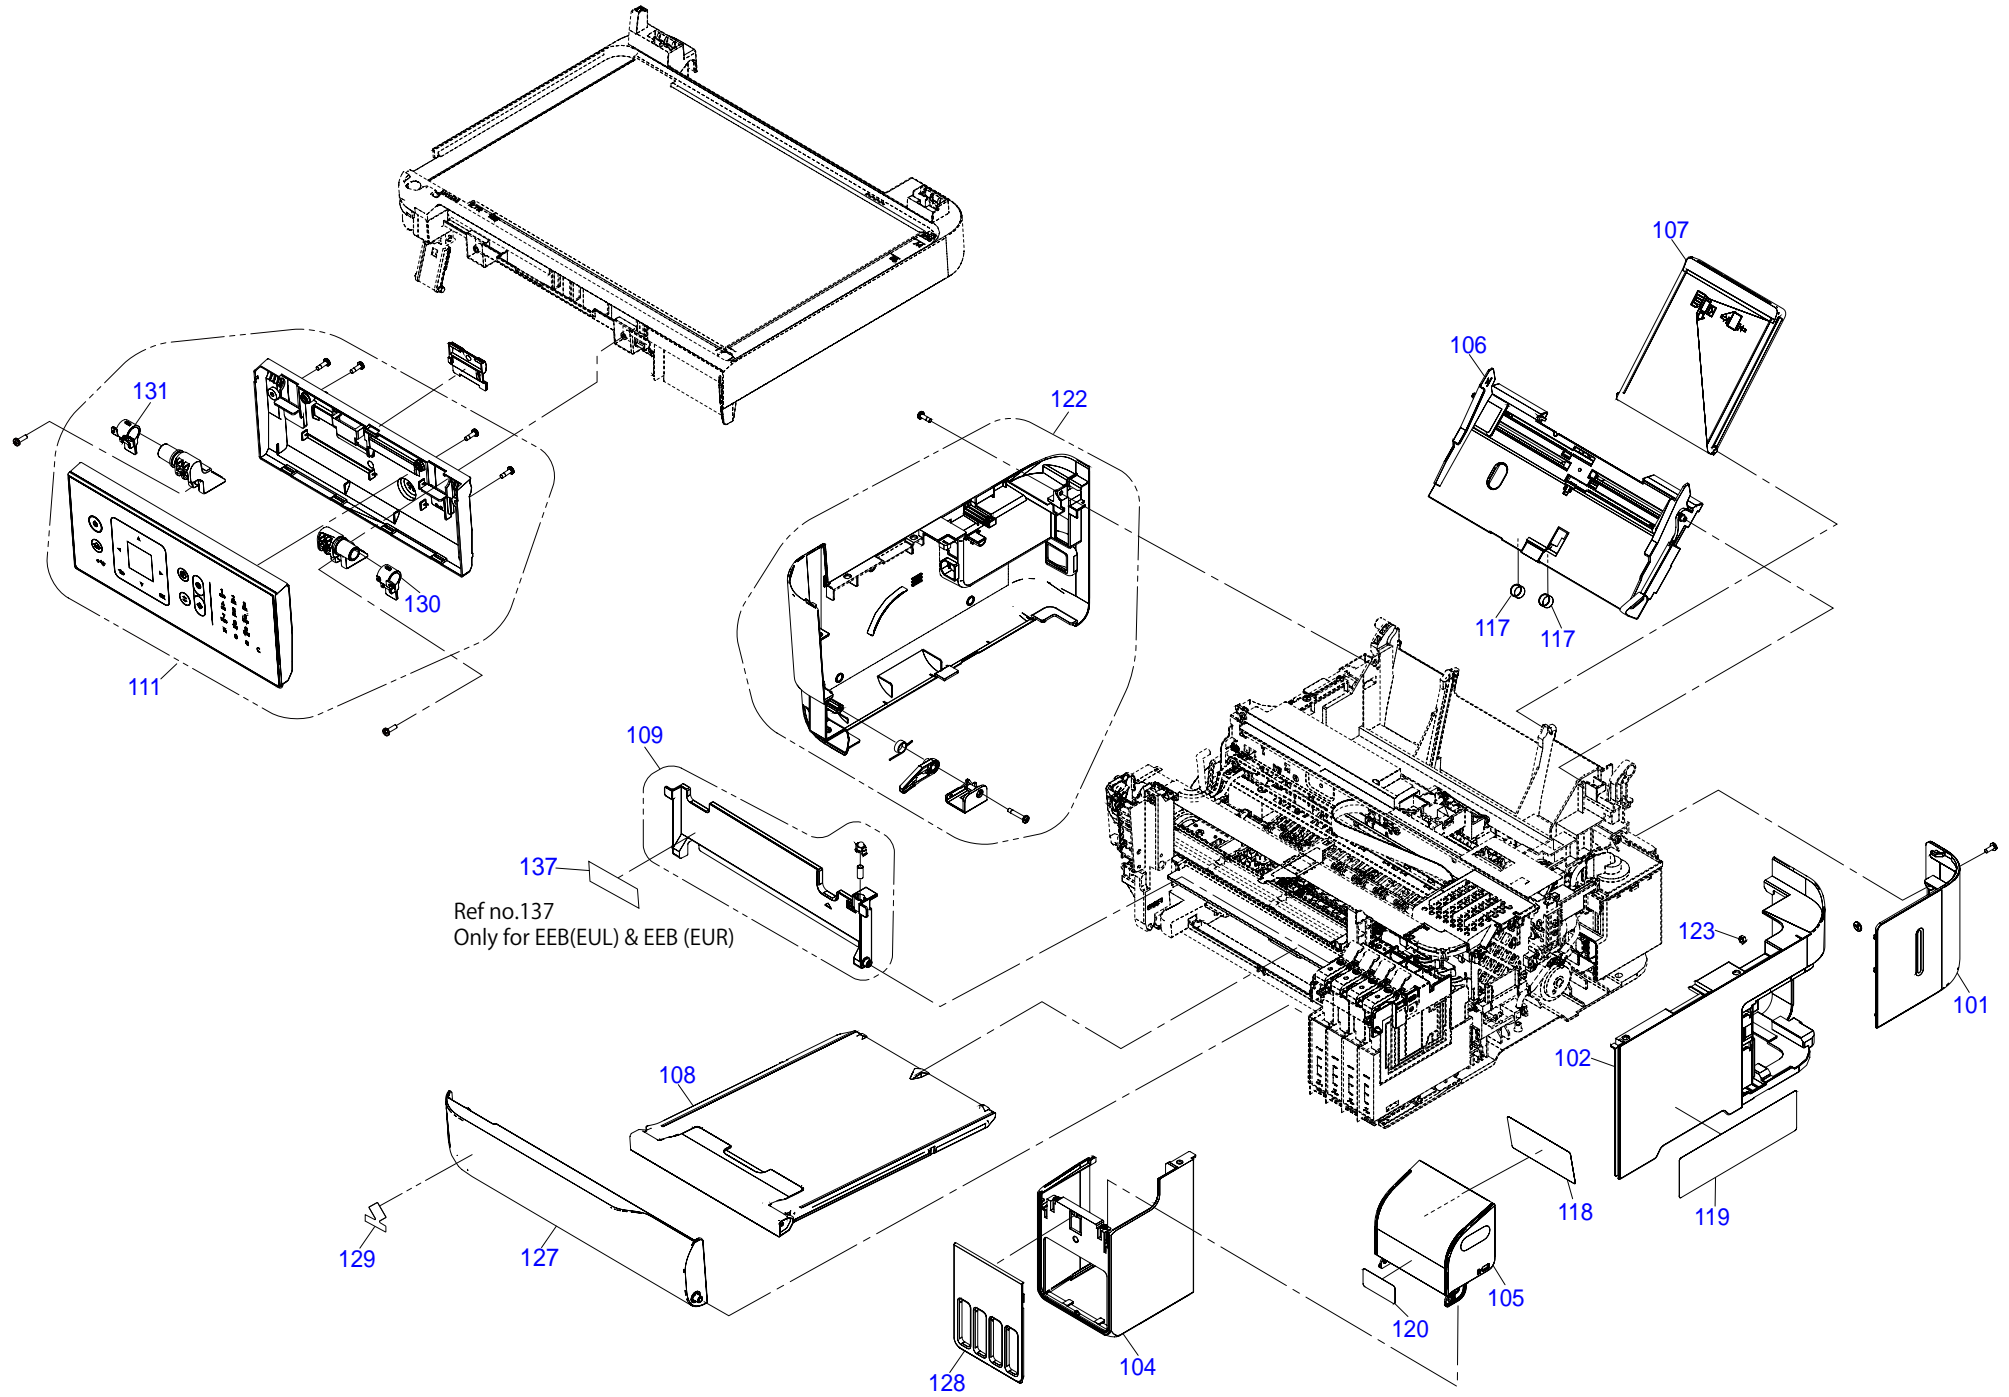

Only numbered Service Parts are available.

Only numbered Service Parts are available.

Only numbered Service Parts are available.

ET-4810/L5590

No.3 Rev.01 CK57-MECH-011

Only numbered Service Parts are available.

Only numbered Service Parts are available.

Only numbered Service Parts are available.

ET-4810/L5590

No.7 Rev.03 CK57-SC-013

Only numbered Service Parts are available.

Ref no.912  
Only for EEB,EAL,ESP & ETT