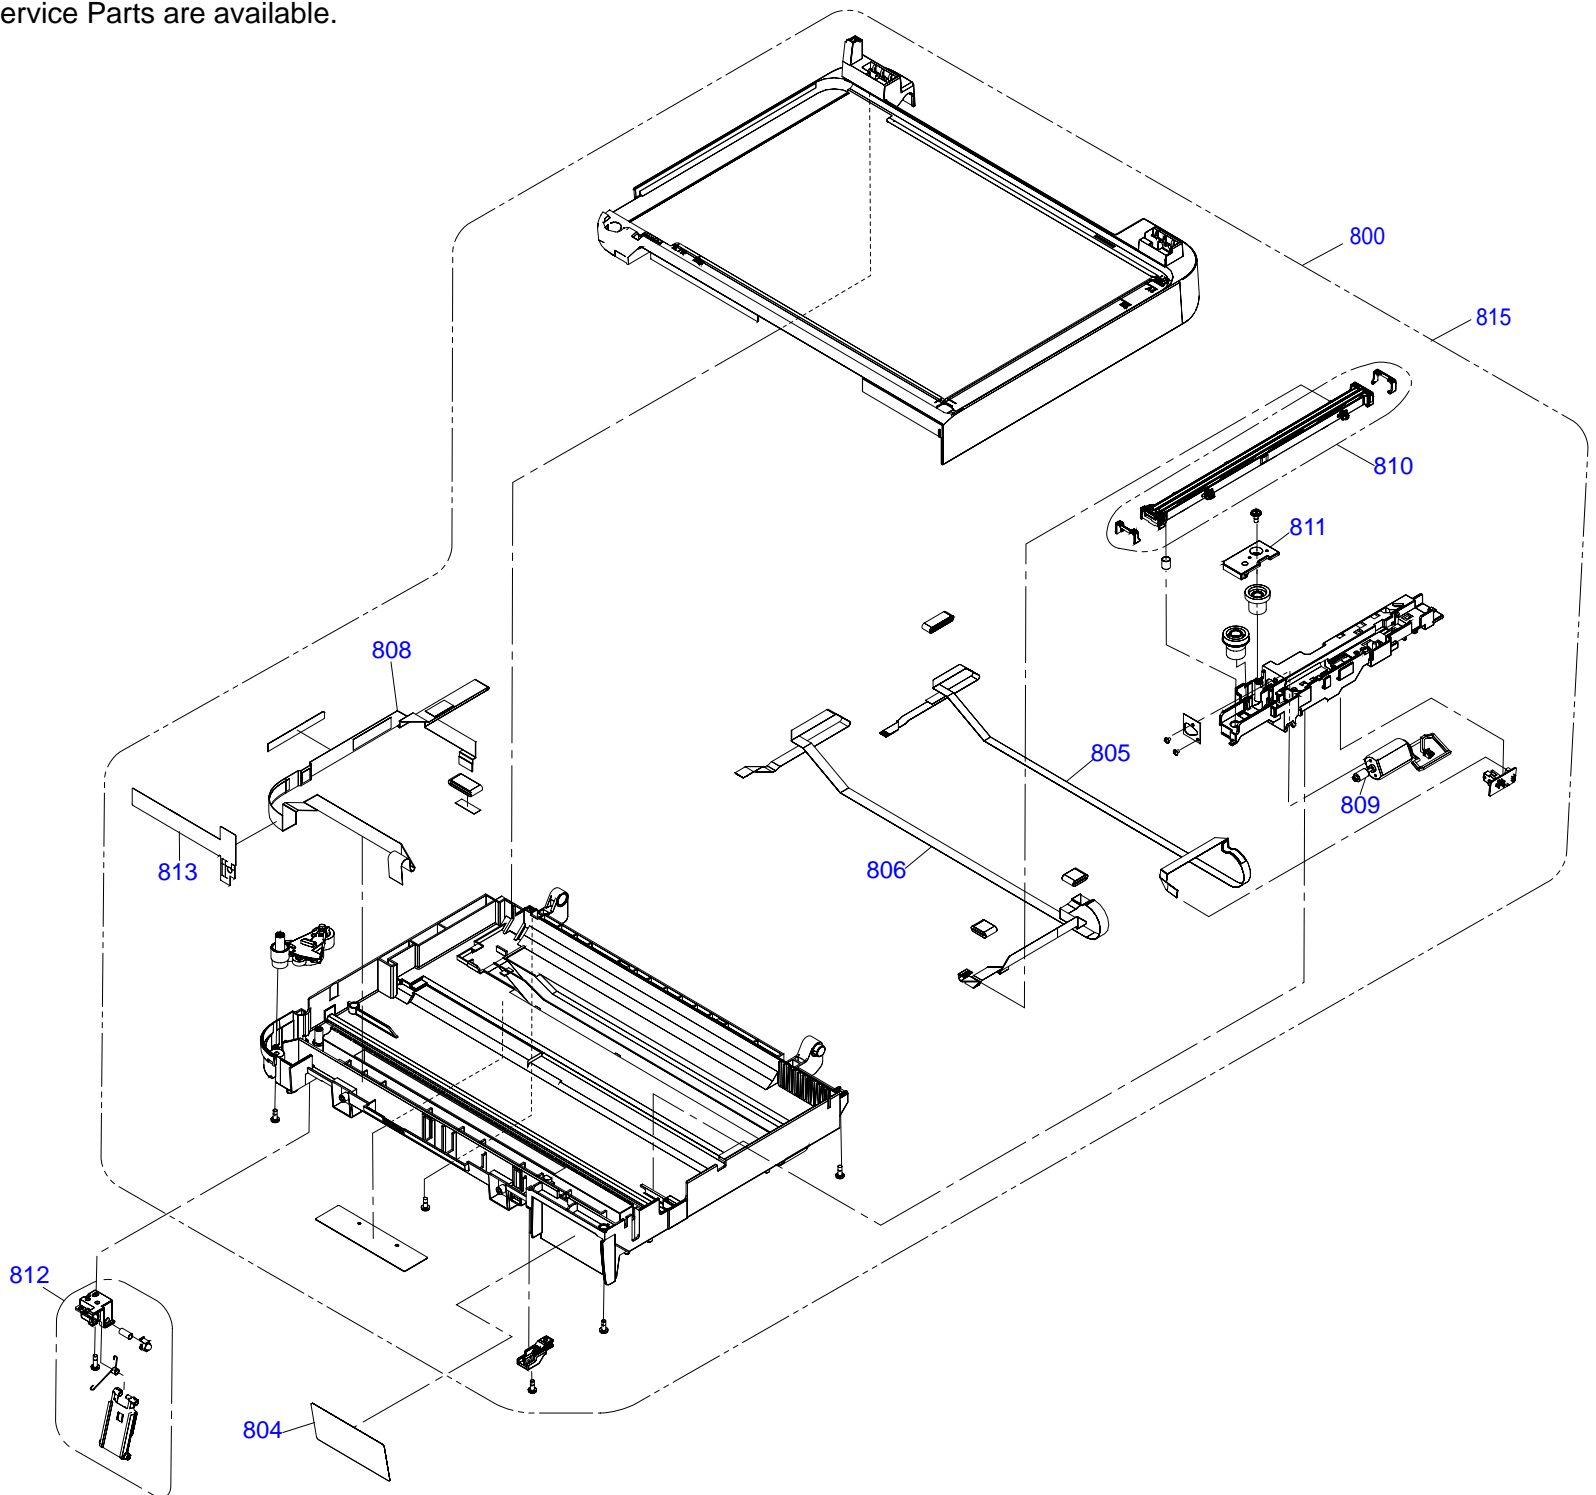

Only numbered Service Parts are available.

Only numbered Service Parts are available.

Only numbered Service Parts are available.

ET-4810/L5590

No.3 Rev.01 CK57-MECH-011

Only numbered Service Parts are available.

Only numbered Service Parts are available.

Only numbered Service Parts are available.

ET-4810/L5590

No.7 Rev.03 CK57-SC-013

Only numbered Service Parts are available.

Ref no.912  
Only for EEB,EAL,ESP & ETT