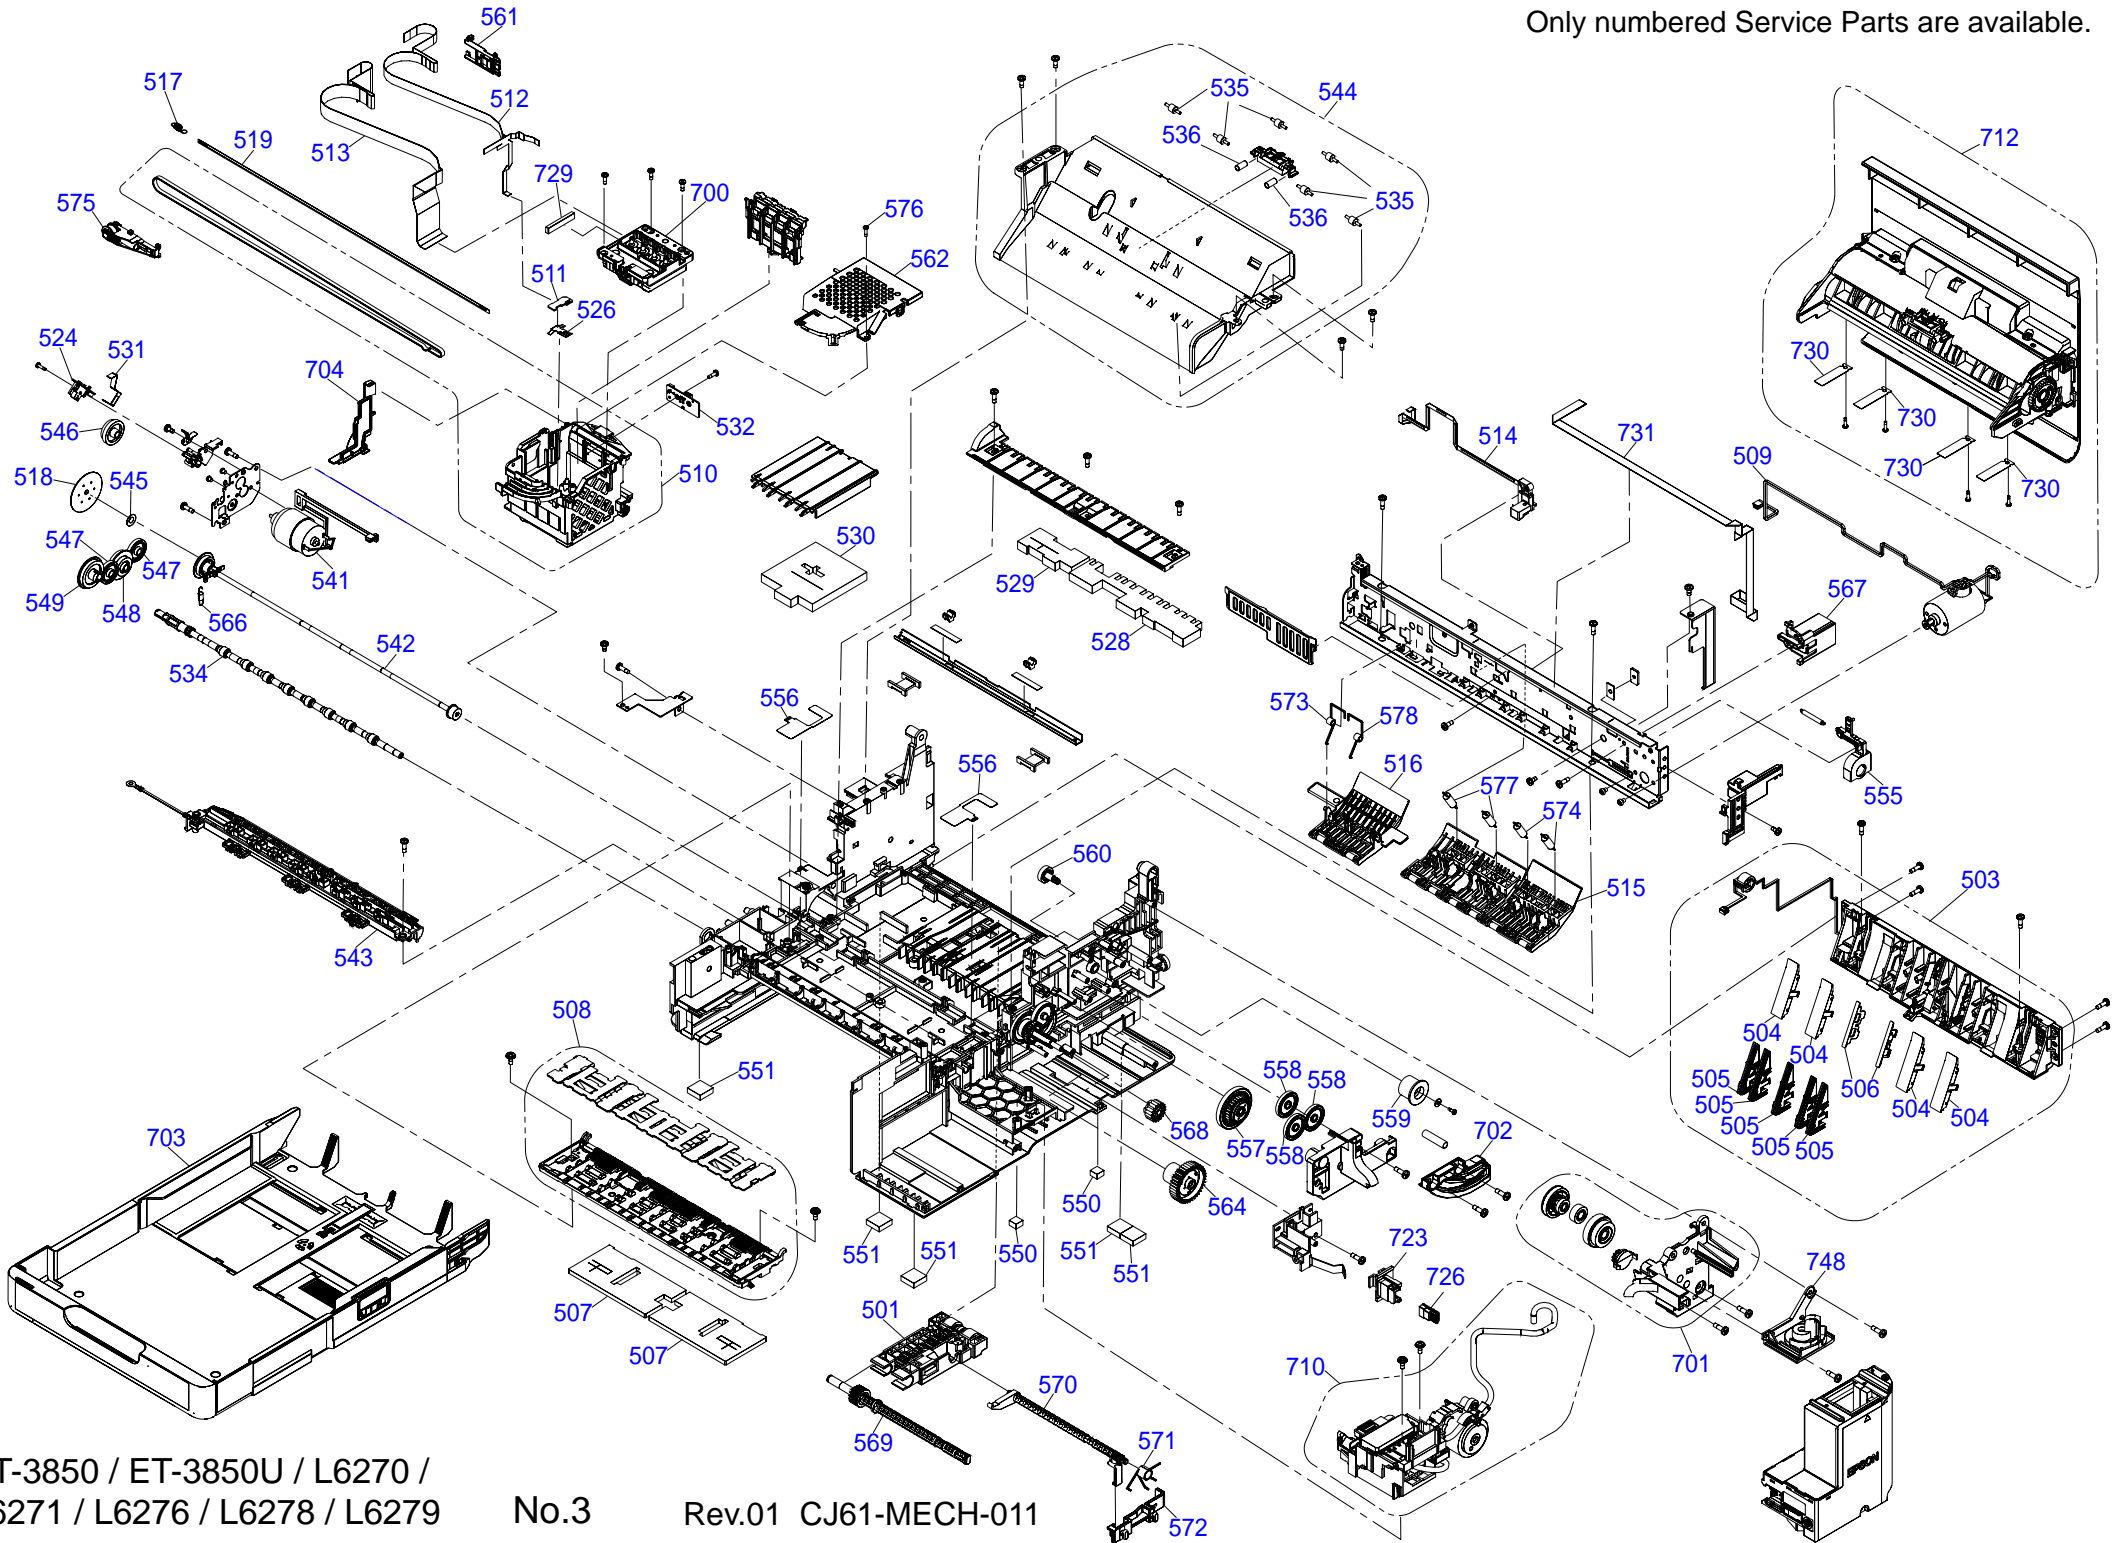

Only numbered Service Parts are available.

Only numbered Service Parts are available.

Only numbered Service Parts are available.

ET-3850 / ET-3850U / L6270 /
L6271 / L6276 / L6278 / L6279

No.3

Rev.01 CJ61-MECH-011

571
572

Only numbered Service Parts are available.

Only numbered Service Parts are available.

Only numbered Service Parts are available.

Only numbered Service Parts are available.