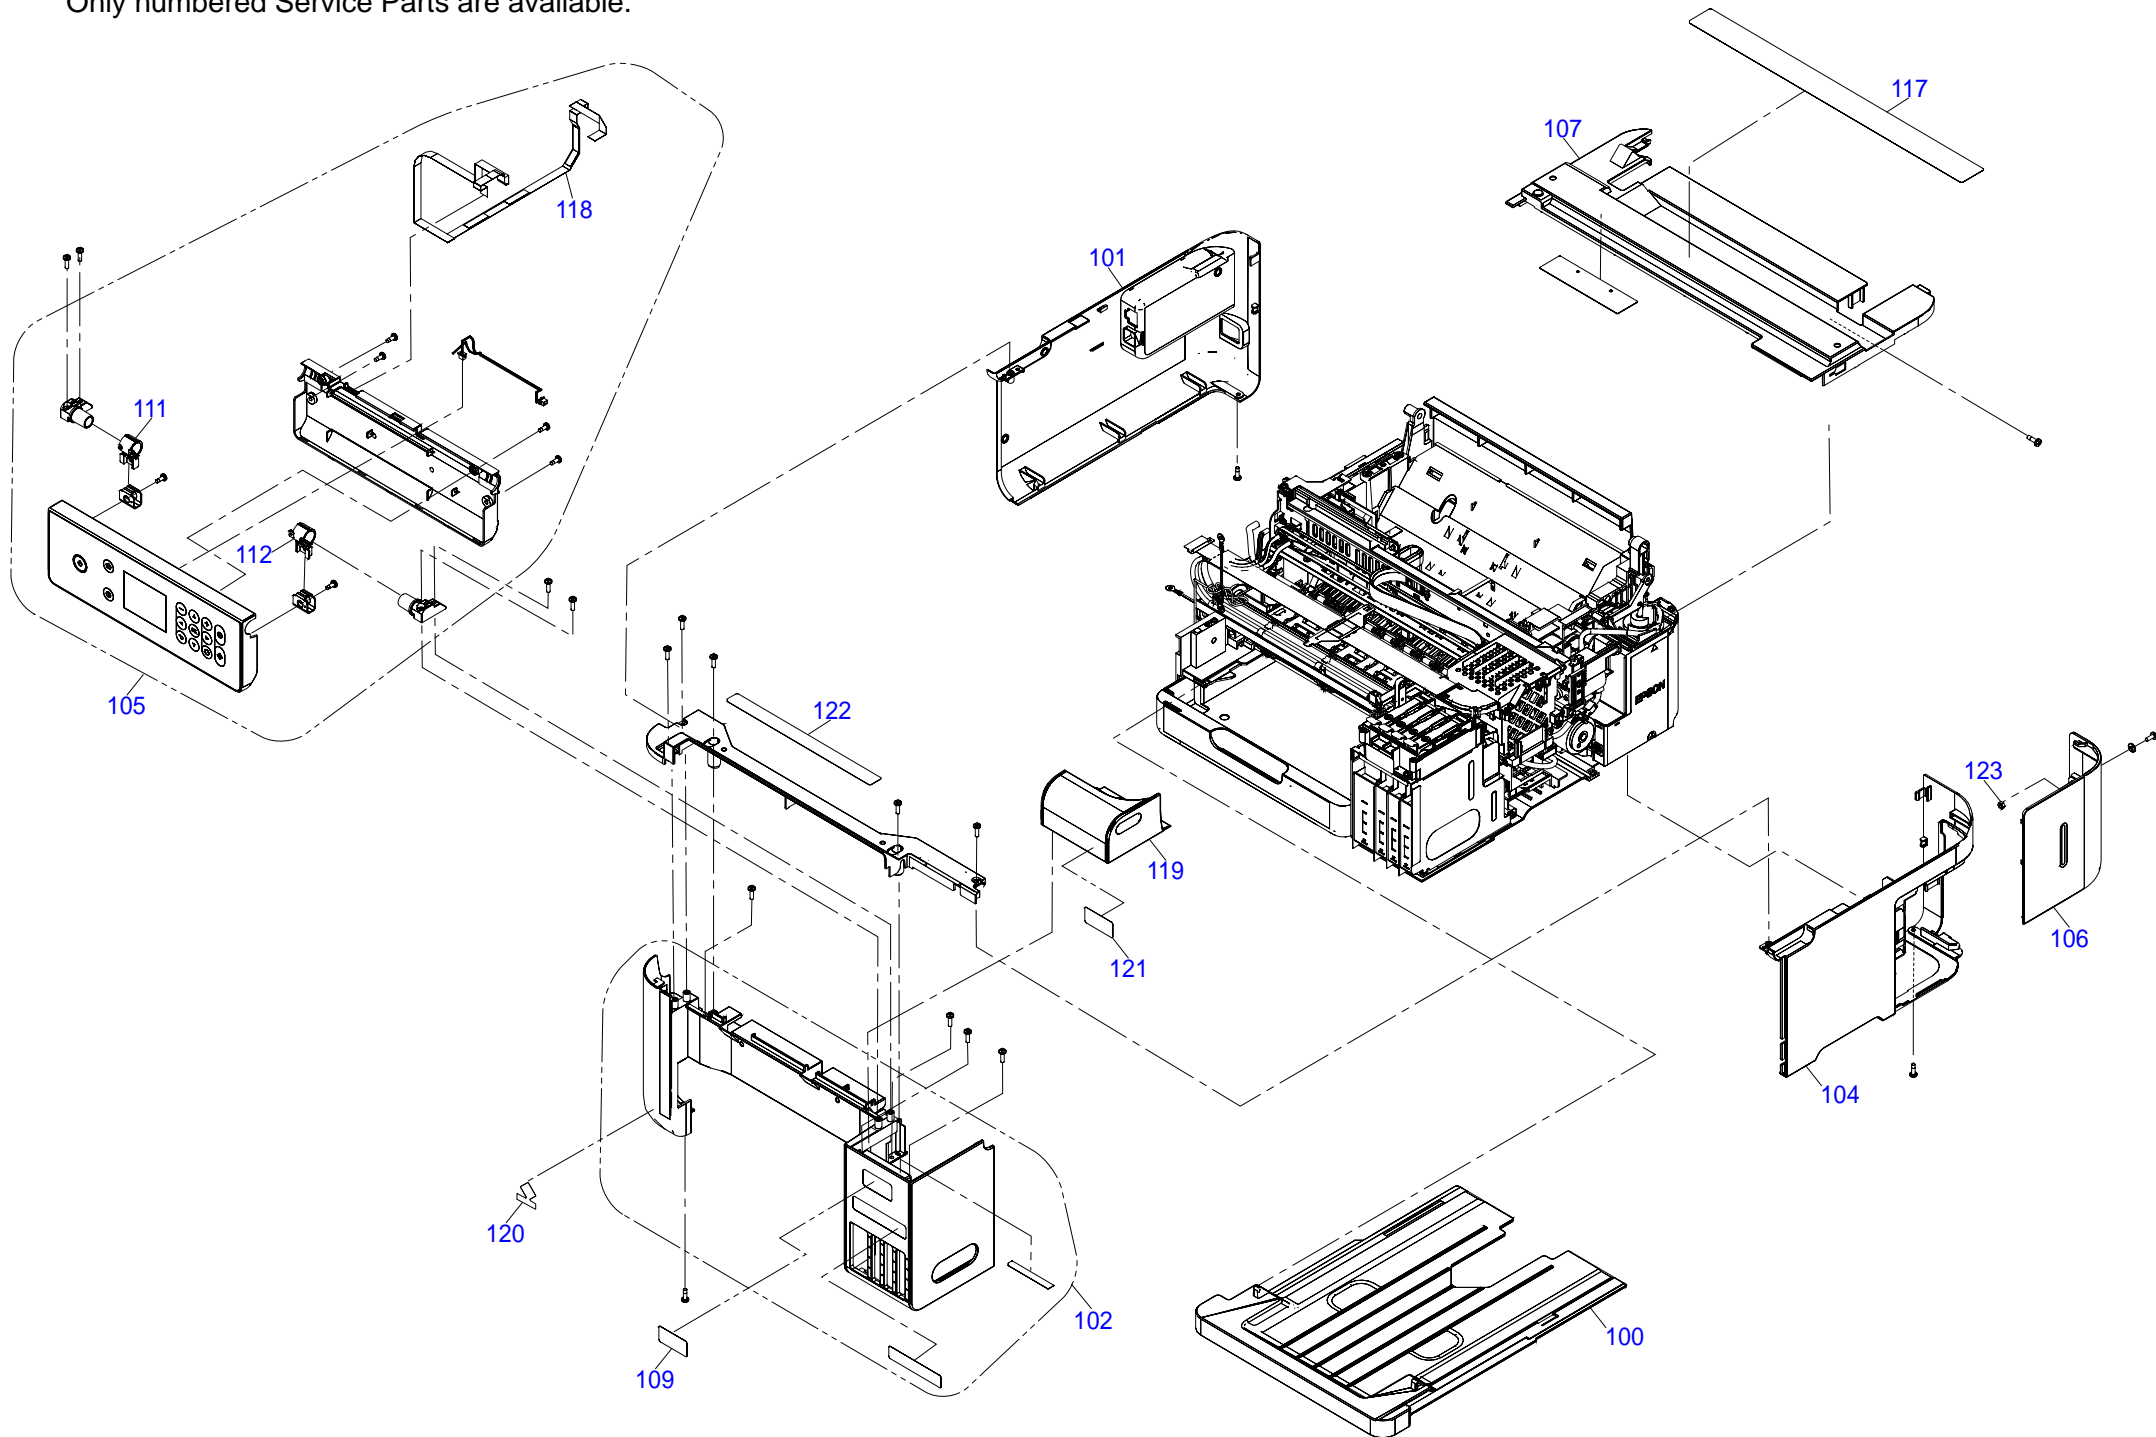

Only numbered Service Parts are available.

Only numbered Service Parts are available.

Only numbered Service Parts are available.

ET-3850 / ET-3850U / L6270 /
L6271 / L6276 / L6278 / L6279

No.3

Rev.01 CJ61-MECH-011

571
572

Only numbered Service Parts are available.

Only numbered Service Parts are available.

Only numbered Service Parts are available.

Only numbered Service Parts are available.