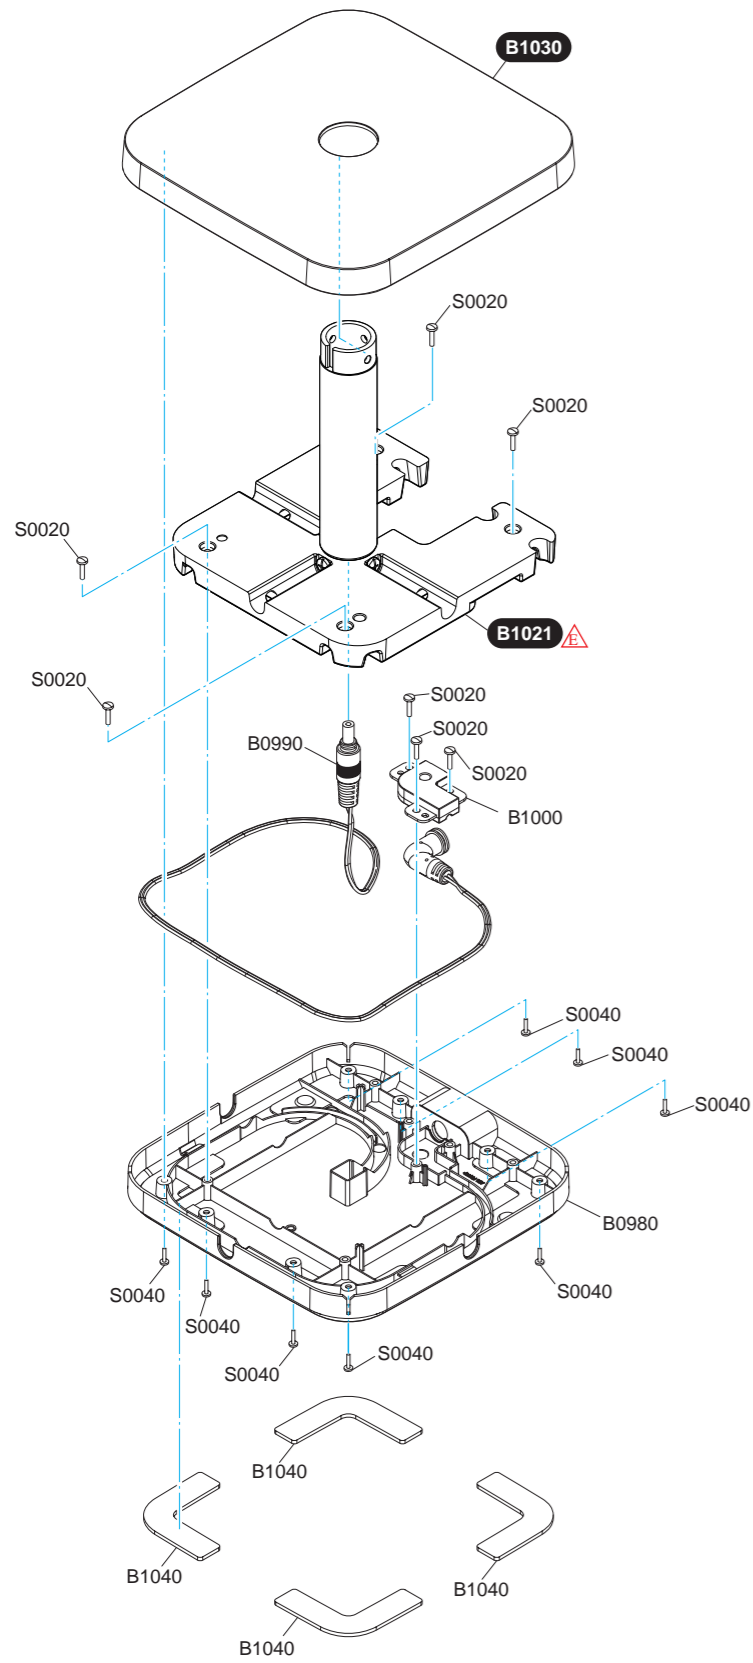

A

Notes:
 White/Black reversed parts code (written by white text on black circle)
 This parts are different by model and defined multiple parts code (please check SPI for actual parts code)
 By case , some model have no parts though the parts is shown on this diagram.

Addition of Model EF-53/EF-73. Addition of Part B1021. Delate of Part B1010, B1020. Change B0960 to white and black reversed.		E
Addition of Parts B0191 x4, B0742. Delate of Parts B0571, B0661, B0741, B0941.		D
Addition of Model EF-51S/EF-52S		C
Addition of Model EF-52/EF-71/EF-72. Addition of Parts B0461, B0462, B0463, B0571, B0741, B0941, B1070.		B
First Release		A
<i>History</i>		<i>Rev.No.</i>
Model Name	EF-51/EF-51S/EF-52/EF-52S/EF-53/EF-71/EF-72/EF-73	

Only in EF-51/EF-52/EF-71/EF-72

Only in EF-51S/EF-52S

Only in EF-53/EF-73

Notes:
 White/Black reversed parts code (written by white text on black circle)
 This parts are different by model and defined multiple parts code (please check SPI for actual parts code)
 By case, some model have no parts though the parts is shown on this diagram.

Addition of Model EF-53/EF-73. Addition of Part B1021. Delete of Part B1010, B1020. Change B0960 to white and black reversed.		E
Addition of Parts B0191 x4, B0742. Delete of Parts B0571, B0661, B0741, B0941.		D
Addition of Model EF-51S/EF-52S		C
Addition of Model EF-52/EF-71/EF-72. Addition of Parts B0461, B0462, B0463, B0571, B0741, B0941, B1070.		B
First Release		A
History		Rev.No.
Model Name	EF-51/EF-51S/EF-52/EF-52S/EF-53/EF-71/EF-72/EF-73	