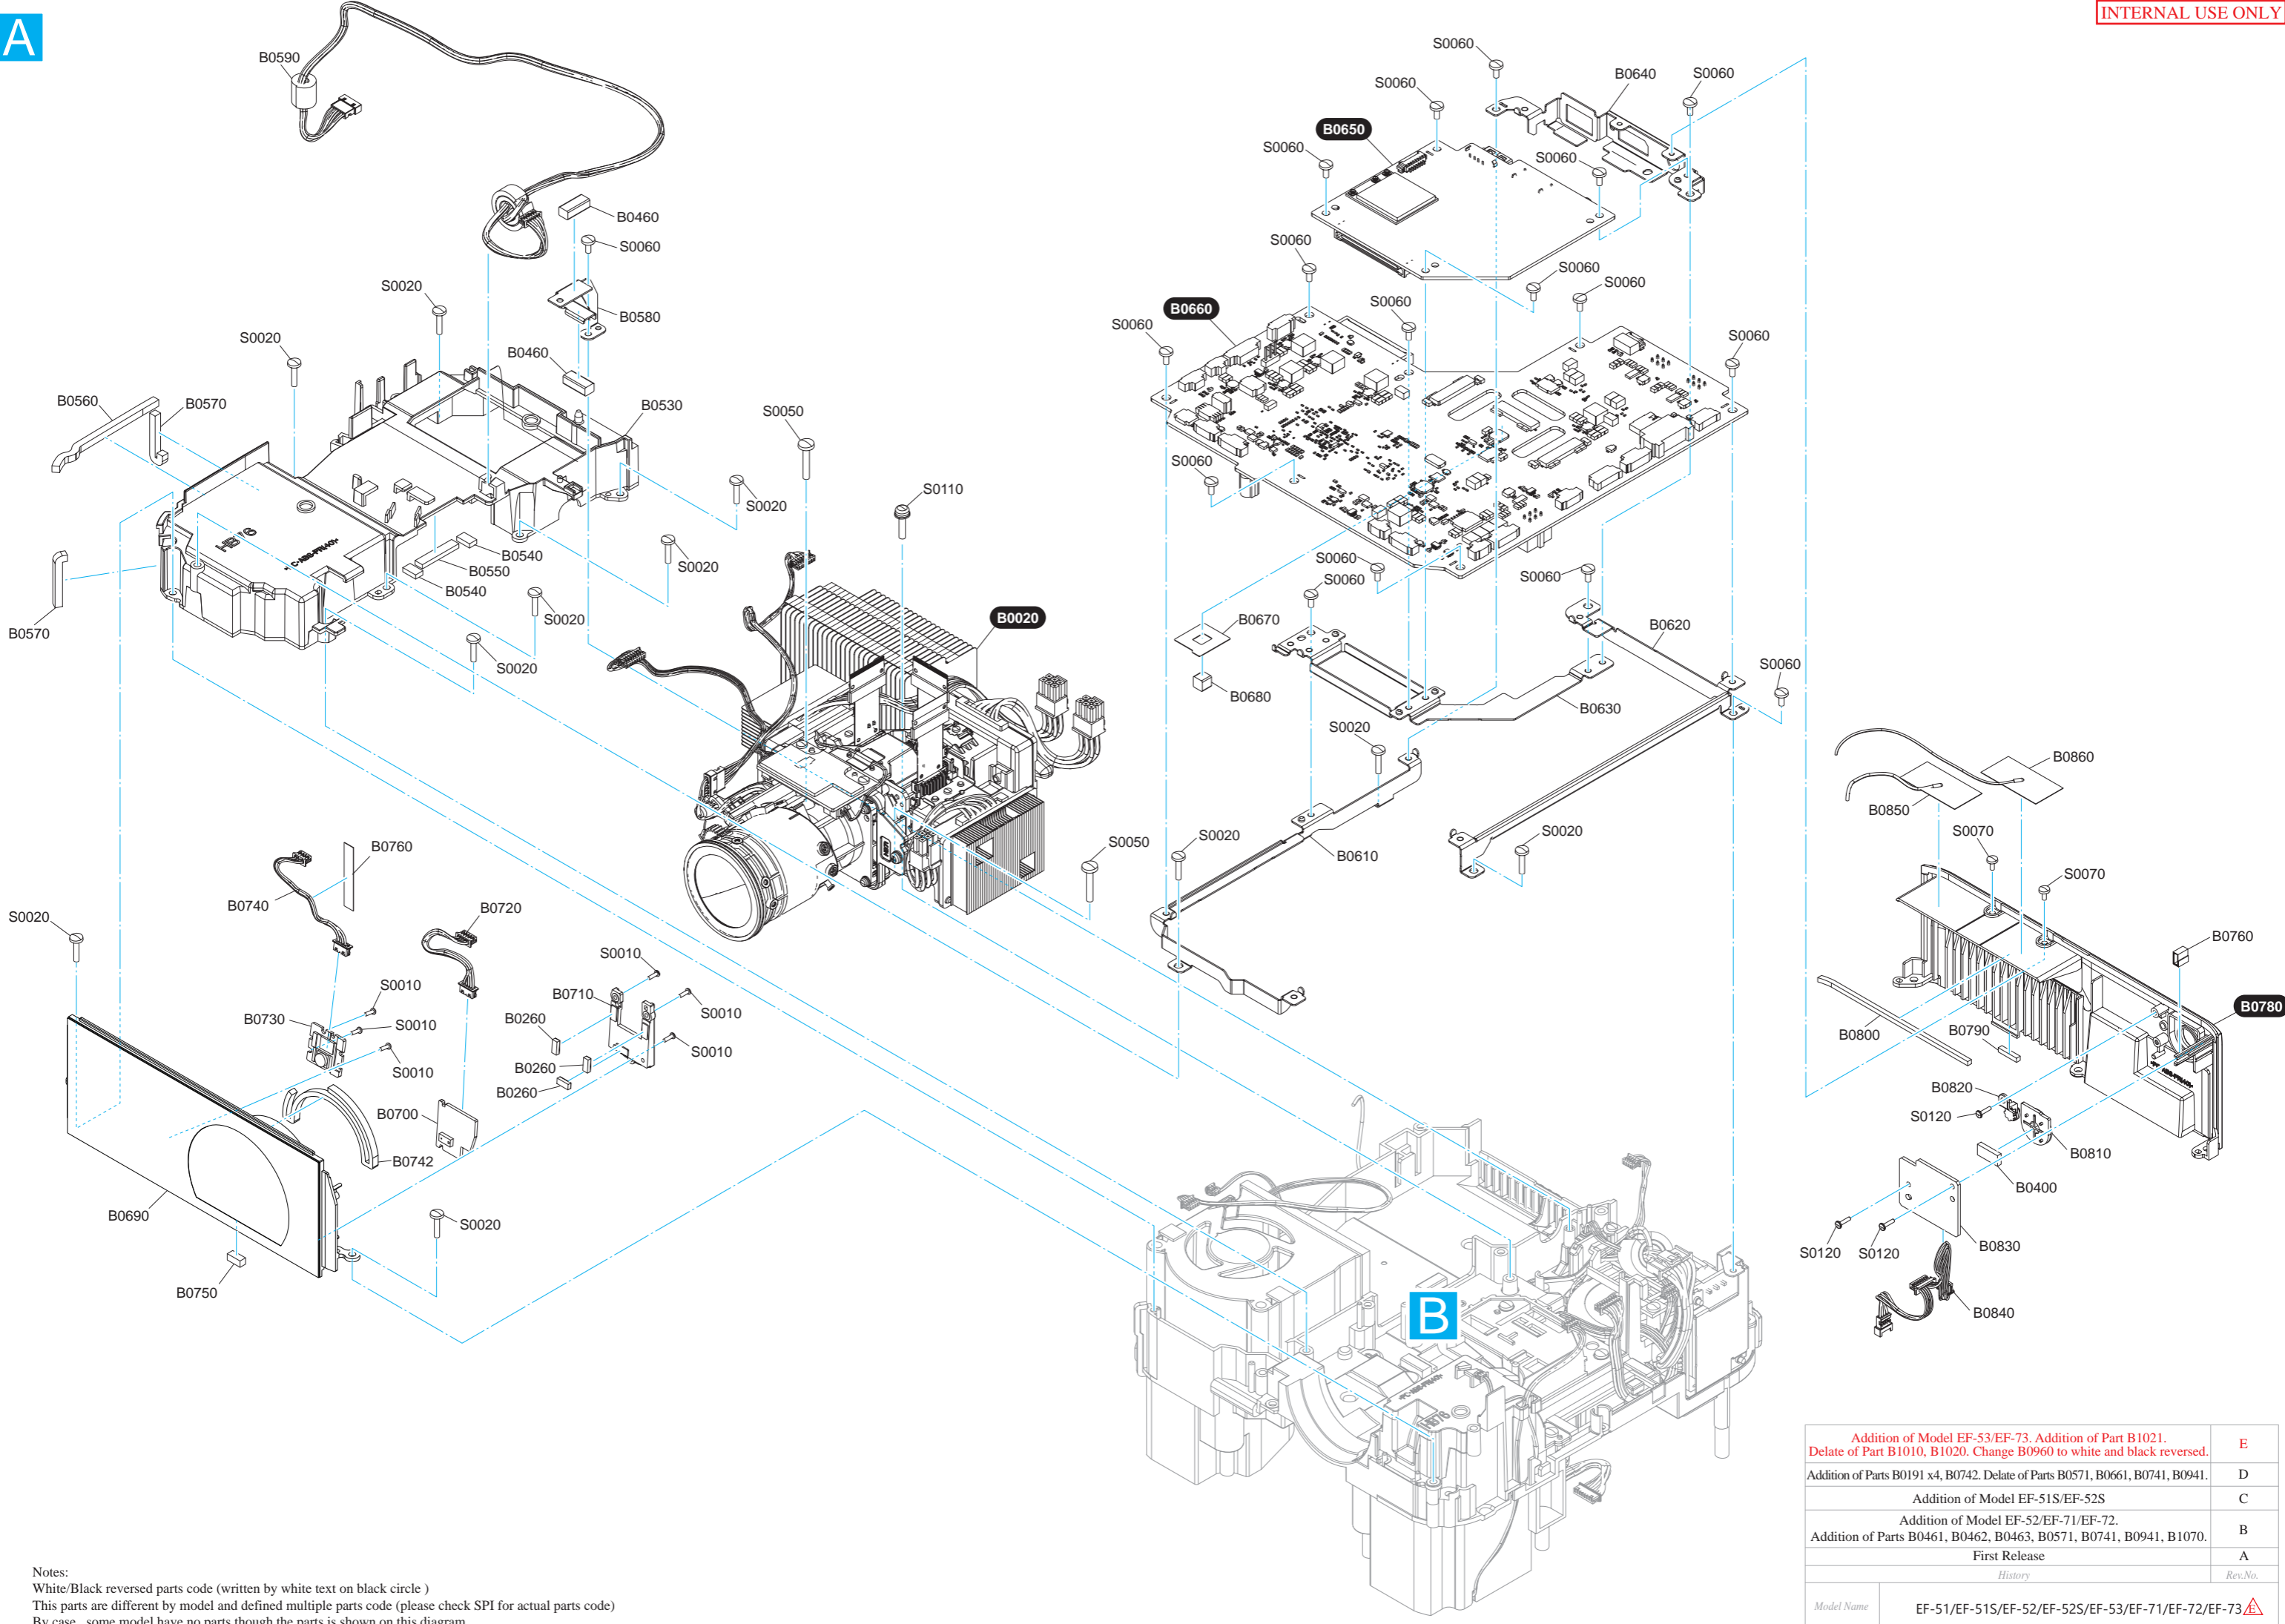

A

Notes:
 White/Black reversed parts code (written by white text on black circle)
 This parts are different by model and defined multiple parts code (please check SPI for actual parts code)
 By case , some model have no parts though the parts is shown on this diagram.

Addition of Model EF-53/EF-73. Addition of Part B1021. Delate of Part B1010, B1020. Change B0960 to white and black reversed.		E
Addition of Parts B0191 x4, B0742. Delate of Parts B0571, B0661, B0741, B0941.		D
Addition of Model EF-51S/EF-52S		C
Addition of Model EF-52/EF-71/EF-72. Addition of Parts B0461, B0462, B0463, B0571, B0741, B0941, B1070.		B
First Release		A
<i>History</i>		<i>Rev.No.</i>
Model Name	EF-51/EF-51S/EF-52/EF-52S/EF-53/EF-71/EF-72/EF-73	

Only in EF-51/EF-52/EF-71/EF-72

Only in EF-51S/EF-52S

Only in EF-53/EF-73

Notes:
 White/Black reversed parts code (written by white text on black circle)
 This parts are different by model and defined multiple parts code (please check SPI for actual parts code)
 By case, some model have no parts though the parts is shown on this diagram.

Addition of Model EF-53/EF-73. Addition of Part B1021. Delete of Part B1010, B1020. Change B0960 to white and black reversed.		E
Addition of Parts B0191 x4, B0742. Delete of Parts B0571, B0661, B0741, B0941.		D
Addition of Model EF-51S/EF-52S		C
Addition of Model EF-52/EF-71/EF-72. Addition of Parts B0461, B0462, B0463, B0571, B0741, B0941, B1070.		B
First Release		A
History		Rev.No.
Model Name	EF-51/EF-51S/EF-52/EF-52S/EF-53/EF-71/EF-72/EF-73	