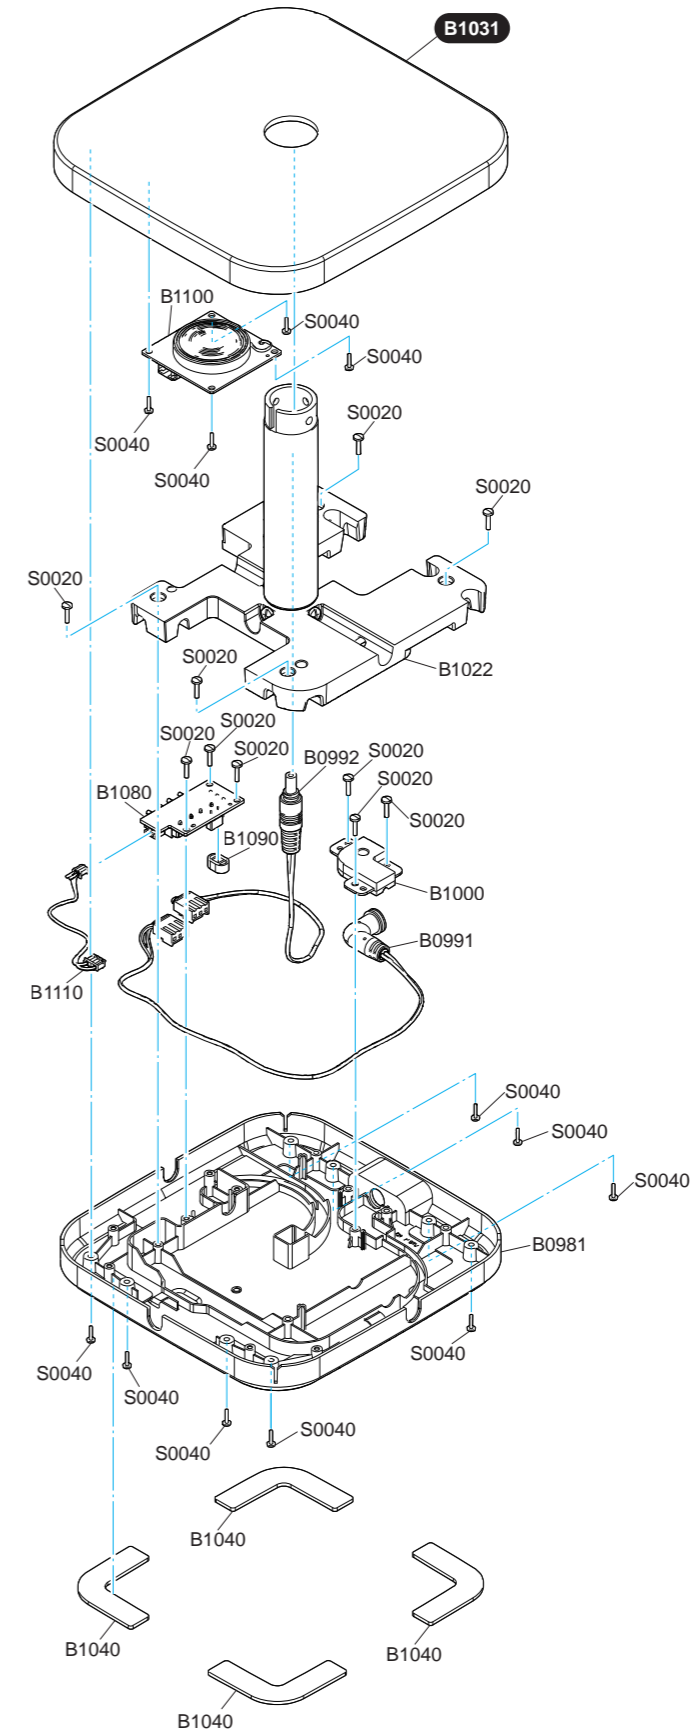

A

Notes:
 White/Black reversed parts code (written by white text on black circle)
 This parts are different by model and defined multiple parts code (please check SPI for actual parts code)
 By case , some model have no parts though the parts is shown on this diagram.

Addition of Model EF-53/EF-73. Addition of Part B1021. Delate of Part B1010, B1020. Change B0960 to white and black reversed.		E
Addition of Parts B0191 x4, B0742. Delate of Parts B0571, B0661, B0741, B0941.		D
Addition of Model EF-51S/EF-52S		C
Addition of Model EF-52/EF-71/EF-72. Addition of Parts B0461, B0462, B0463, B0571, B0741, B0941, B1070.		B
First Release		A
<i>History</i>		<i>Rev.No.</i>
Model Name	EF-51/EF-51S/EF-52/EF-52S/EF-53/EF-71/EF-72/EF-73	

Only in EF-51/EF-52/EF-71/EF-72

Only in EF-51S/EF-52S

Only in EF-53/EF-73

Notes:
 White/Black reversed parts code (written by white text on black circle)
 This parts are different by model and defined multiple parts code (please check SPI for actual parts code)
 By case, some model have no parts though the parts is shown on this diagram.

Addition of Model EF-53/EF-73. Addition of Part B1021. Delete of Part B1010, B1020. Change B0960 to white and black reversed.		E
Addition of Parts B0191 x4, B0742. Delete of Parts B0571, B0661, B0741, B0941.		D
Addition of Model EF-51S/EF-52S		C
Addition of Model EF-52/EF-71/EF-72. Addition of Parts B0461, B0462, B0463, B0571, B0741, B0941, B1070.		B
First Release		A
History		Rev.No.
Model Name	EF-51/EF-51S/EF-52/EF-52S/EF-53/EF-71/EF-72/EF-73	