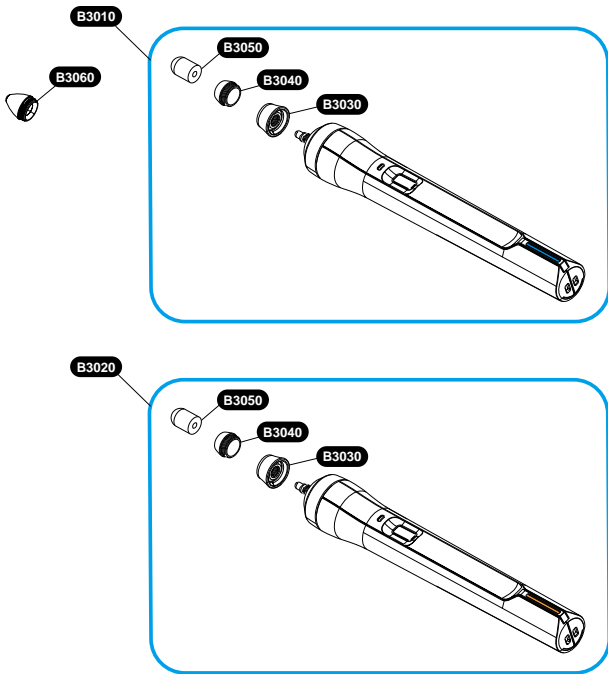

Notes:
White/Black reversed parts code (written by white text on black circle)
This parts are different by model and defined multiple parts code (please check SPI for actual parts code)
By case , some model have no parts though the parts is shown on this diagram.

Addition of Model Name "EB-735F"		B
First Release		A
History		Rev.No.
Model Name	⚠ EB-735Fi/735F/725Wi/725W/720/750F/755F