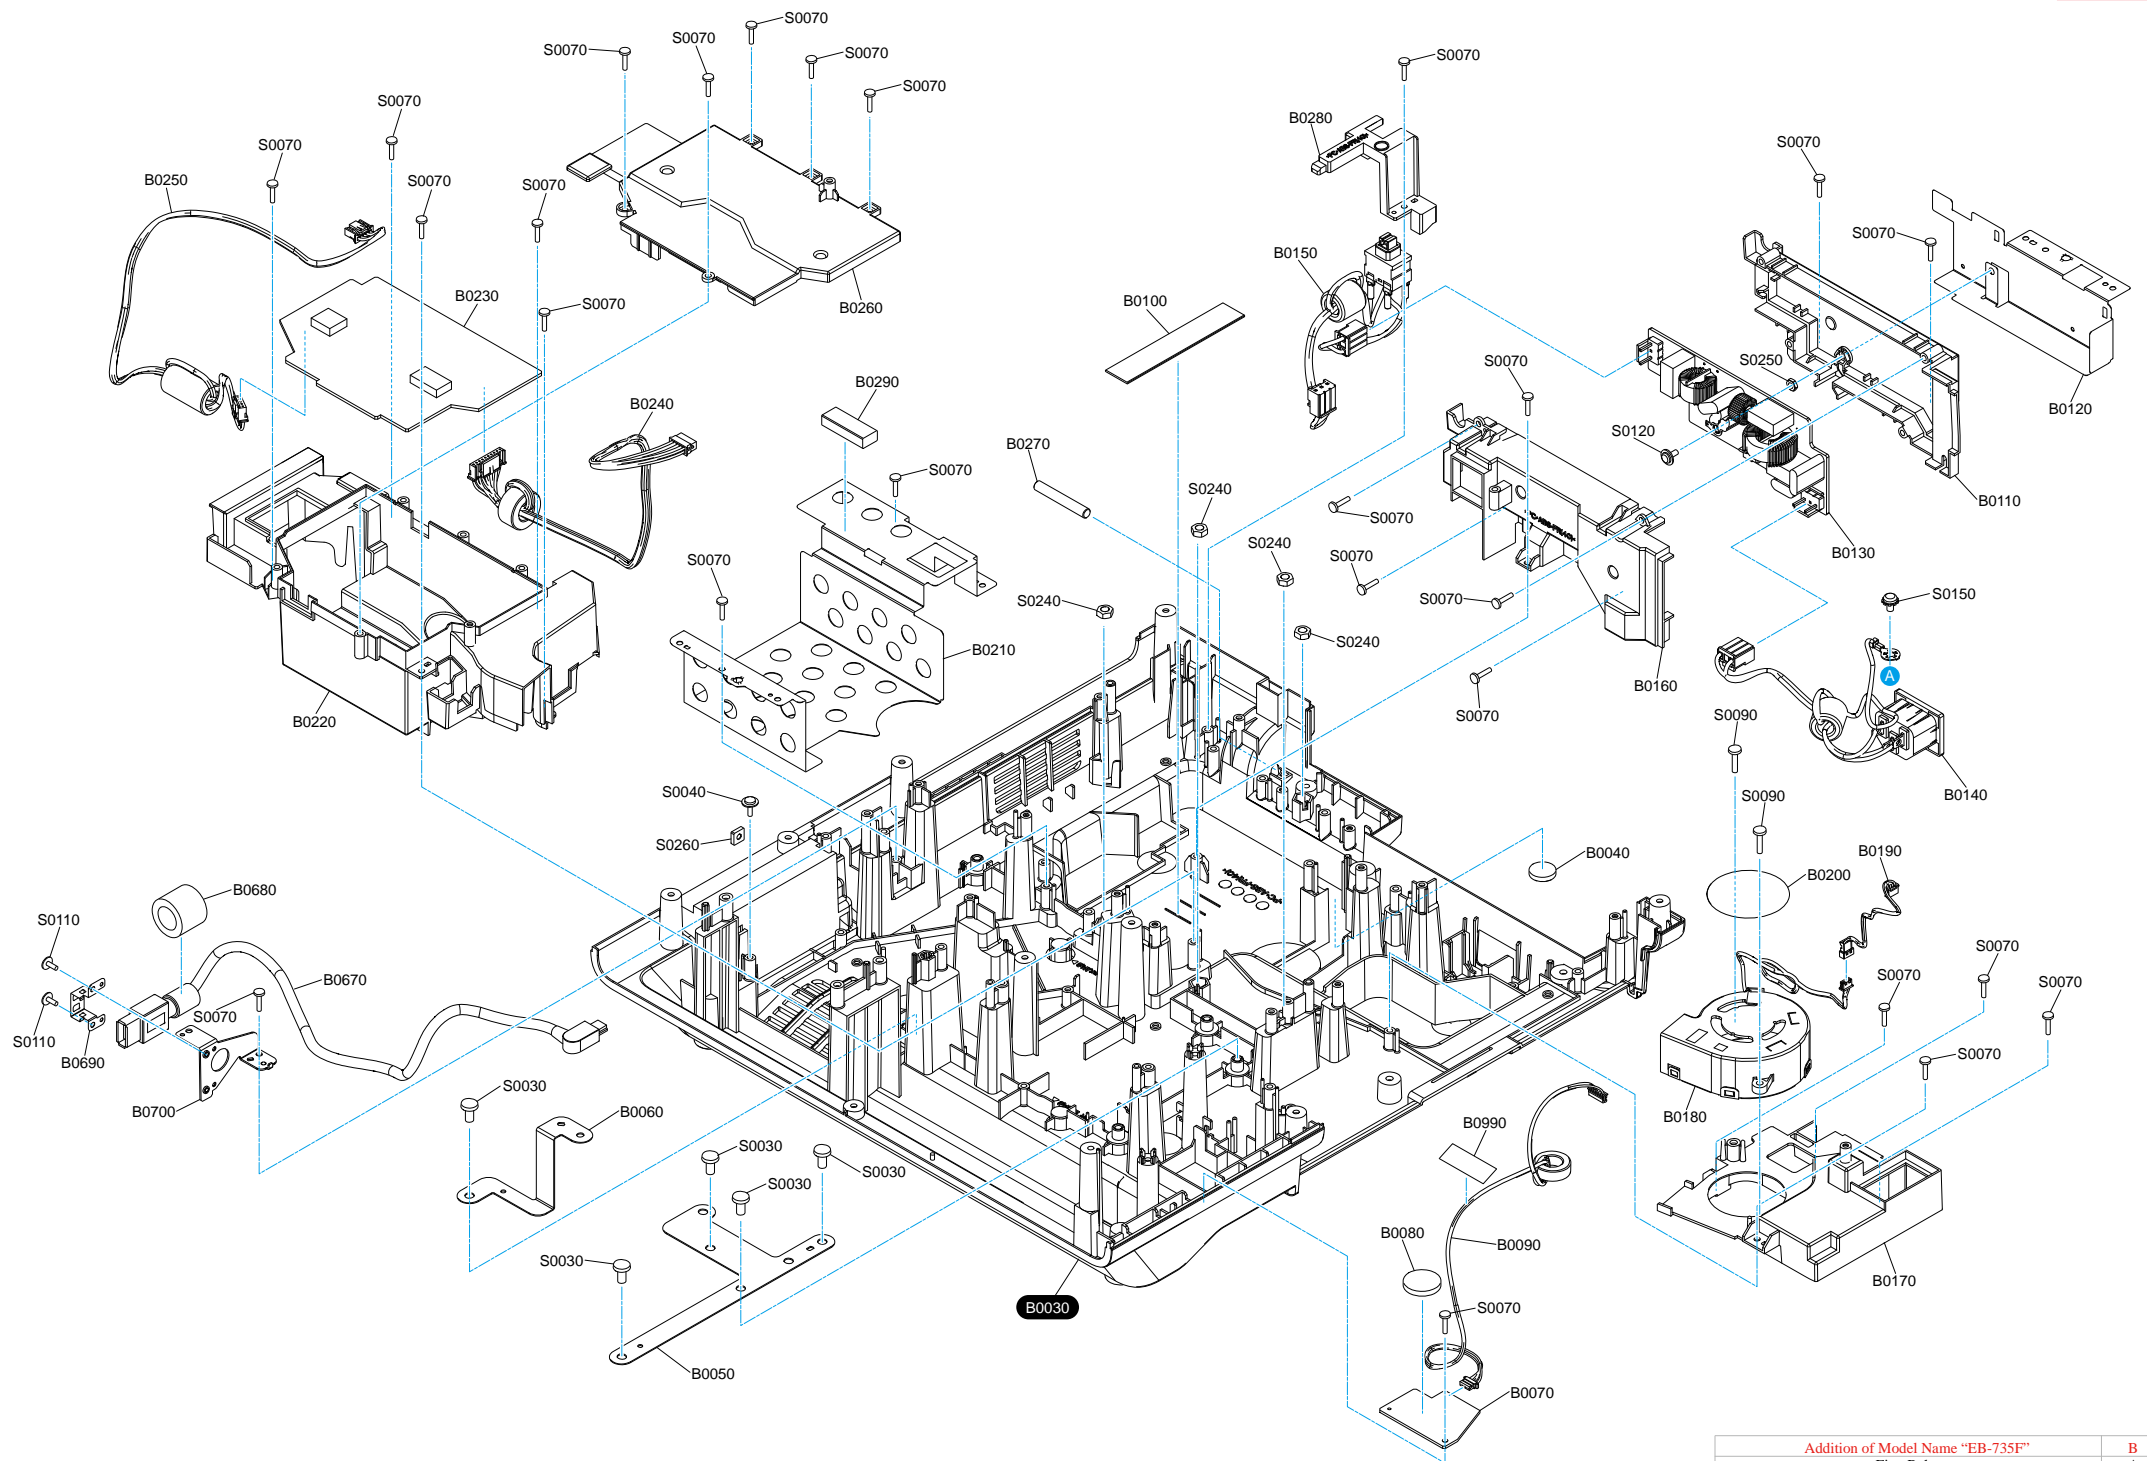

Notes:
 White/Black reversed parts code (written by white text on black circle)
 This parts are different by model and defined multiple parts code (please check SPI for actual parts code)
 By case , some model have no parts though the parts is shown on this diagram.

Addition of Model Name "EB-735F"		B
First Release		A
History		Rev.No.
Model Name	EB-735Fi/735F/725Wi/725W/720/750F/755F	

Notes:
 White/Black reversed parts code (written by white text on black circle)
 This parts are different by model and defined multiple parts code (please check SPI for actual parts code)
 By case , some model have no parts though the parts is shown on this diagram.

Addition of Model Name "EB-735F"		B
First Release		A
History		Rev.No.
Model Name	⚠ EB-735Fi/735F/725Wi/725W/720/750F/755F	

Notes:
 White/Black reversed parts code (written by white text on black circle)
 This parts are different by model and defined multiple parts code (please check SPI for actual parts code)
 By case, some model have no parts though the parts is shown on this diagram.