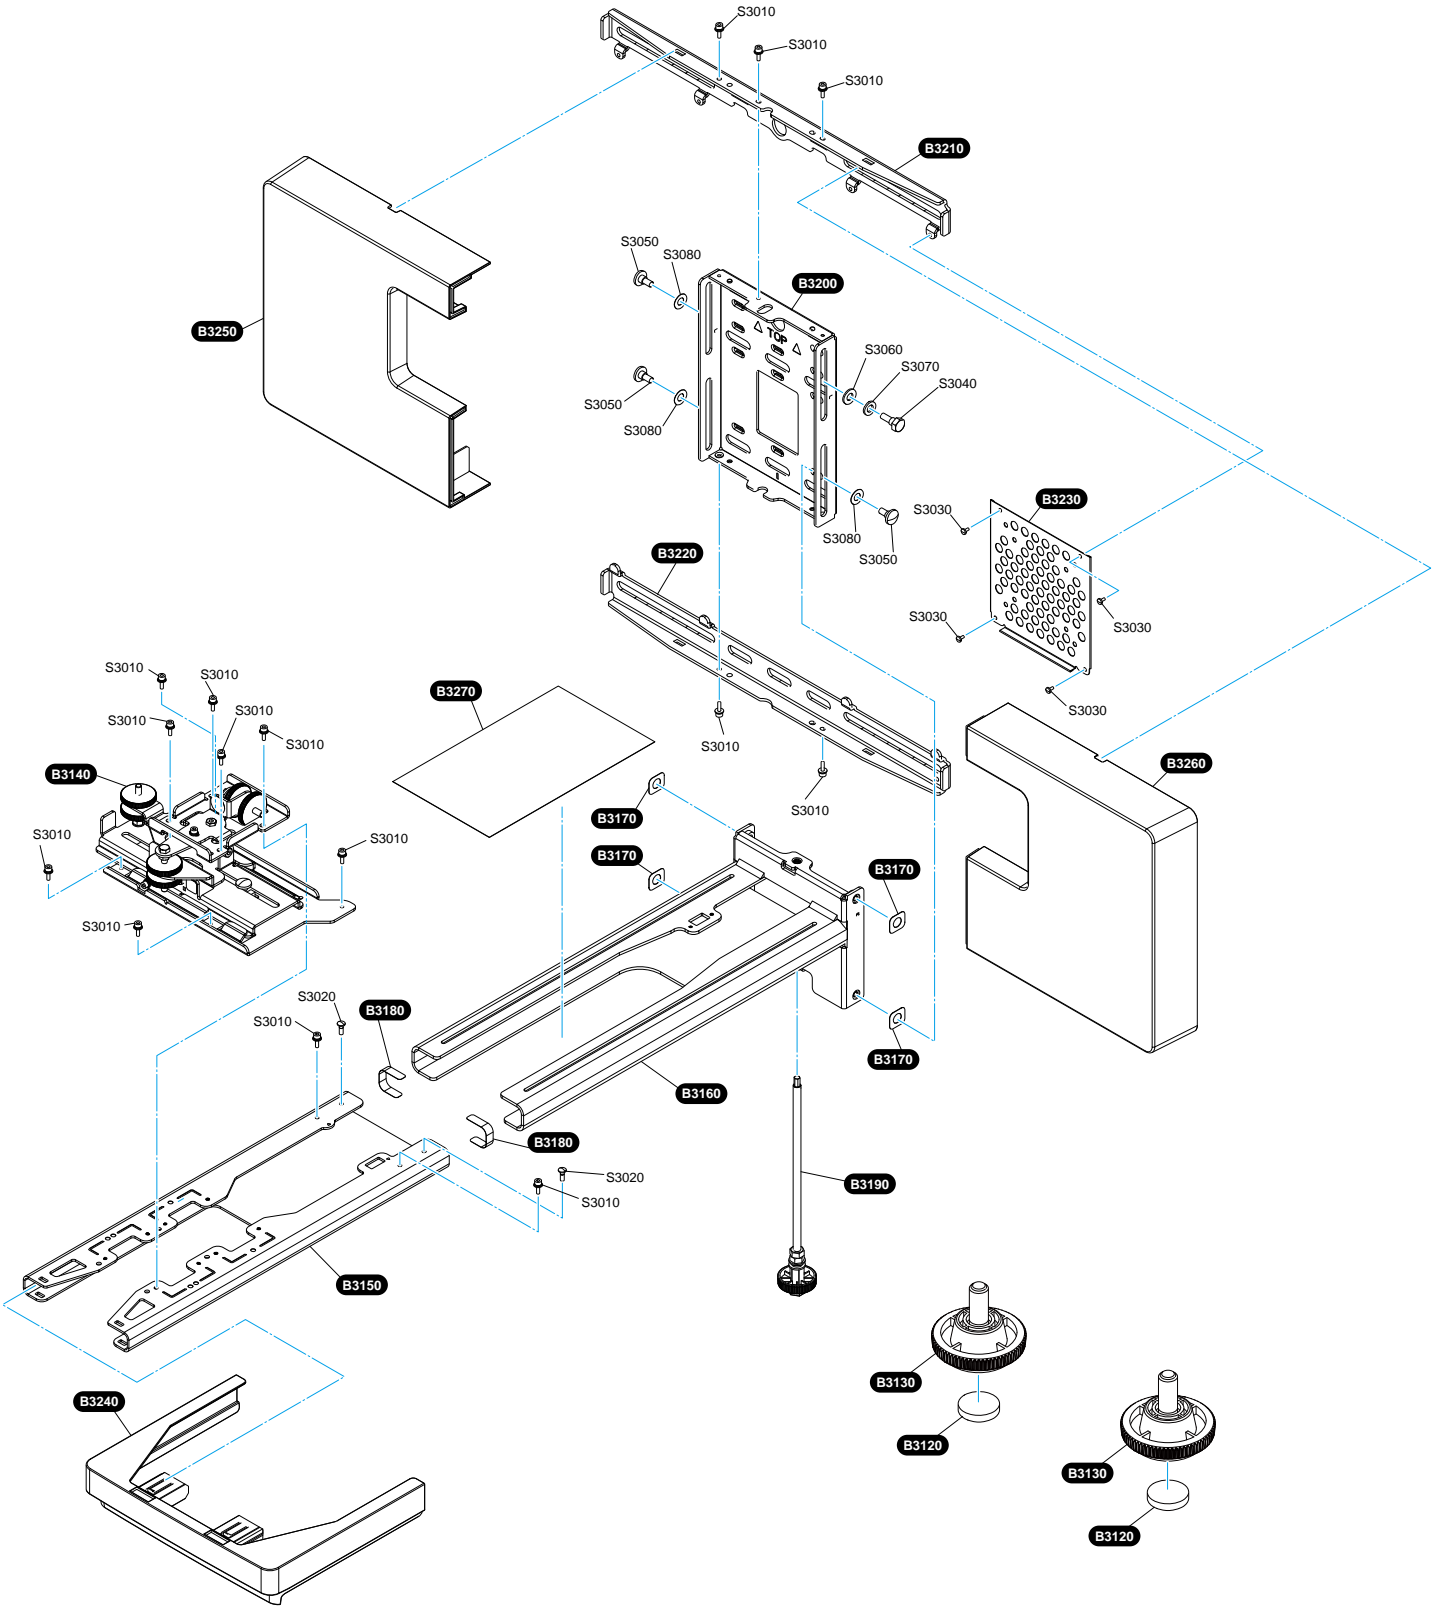

Notes:
 White/Black reversed parts code (written by white text on black circle)
 This parts are different by model and defined multiple parts code (please check SPI for actual parts code)
 By case , some model have no parts though the parts is shown on this diagram.

Addition of Model Name "EB-735F"		B
First Release		A
History		Rev.No.
Model Name	EB-735Fi/735F/725Wi/725W/720/750F/755F	

Notes:
 White/Black reversed parts code (written by white text on black circle)
 This parts are different by model and defined multiple parts code (please check SPI for actual parts code)
 By case , some model have no parts though the parts is shown on this diagram.

Addition of Model Name "EB-735F"		B
First Release		A
History		Rev.No.
Model Name	⚠ EB-735Fi/735F/725Wi/725W/720/750F/755F	

Notes:
 White/Black reversed parts code (written by white text on black circle)
 This parts are different by model and defined multiple parts code (please check SPI for actual parts code)
 By case, some model have no parts though the parts is shown on this diagram.