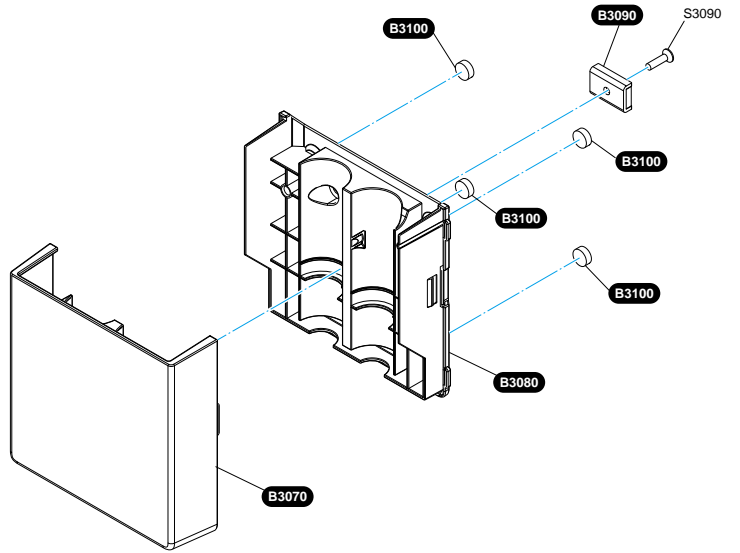

Notes:
White/Black reversed parts code (written by white text on black circle)
This parts are different by model and defined multiple parts code (please check SPI for actual parts code)
By case , some model have no parts though the parts is shown on this diagram.

Addition of Model Name "EB-735F"		B
First Release		A
History		Rev.No.
Model Name	⚠ EB-735Fi/735F/725Wi/725W/720/750F/755F