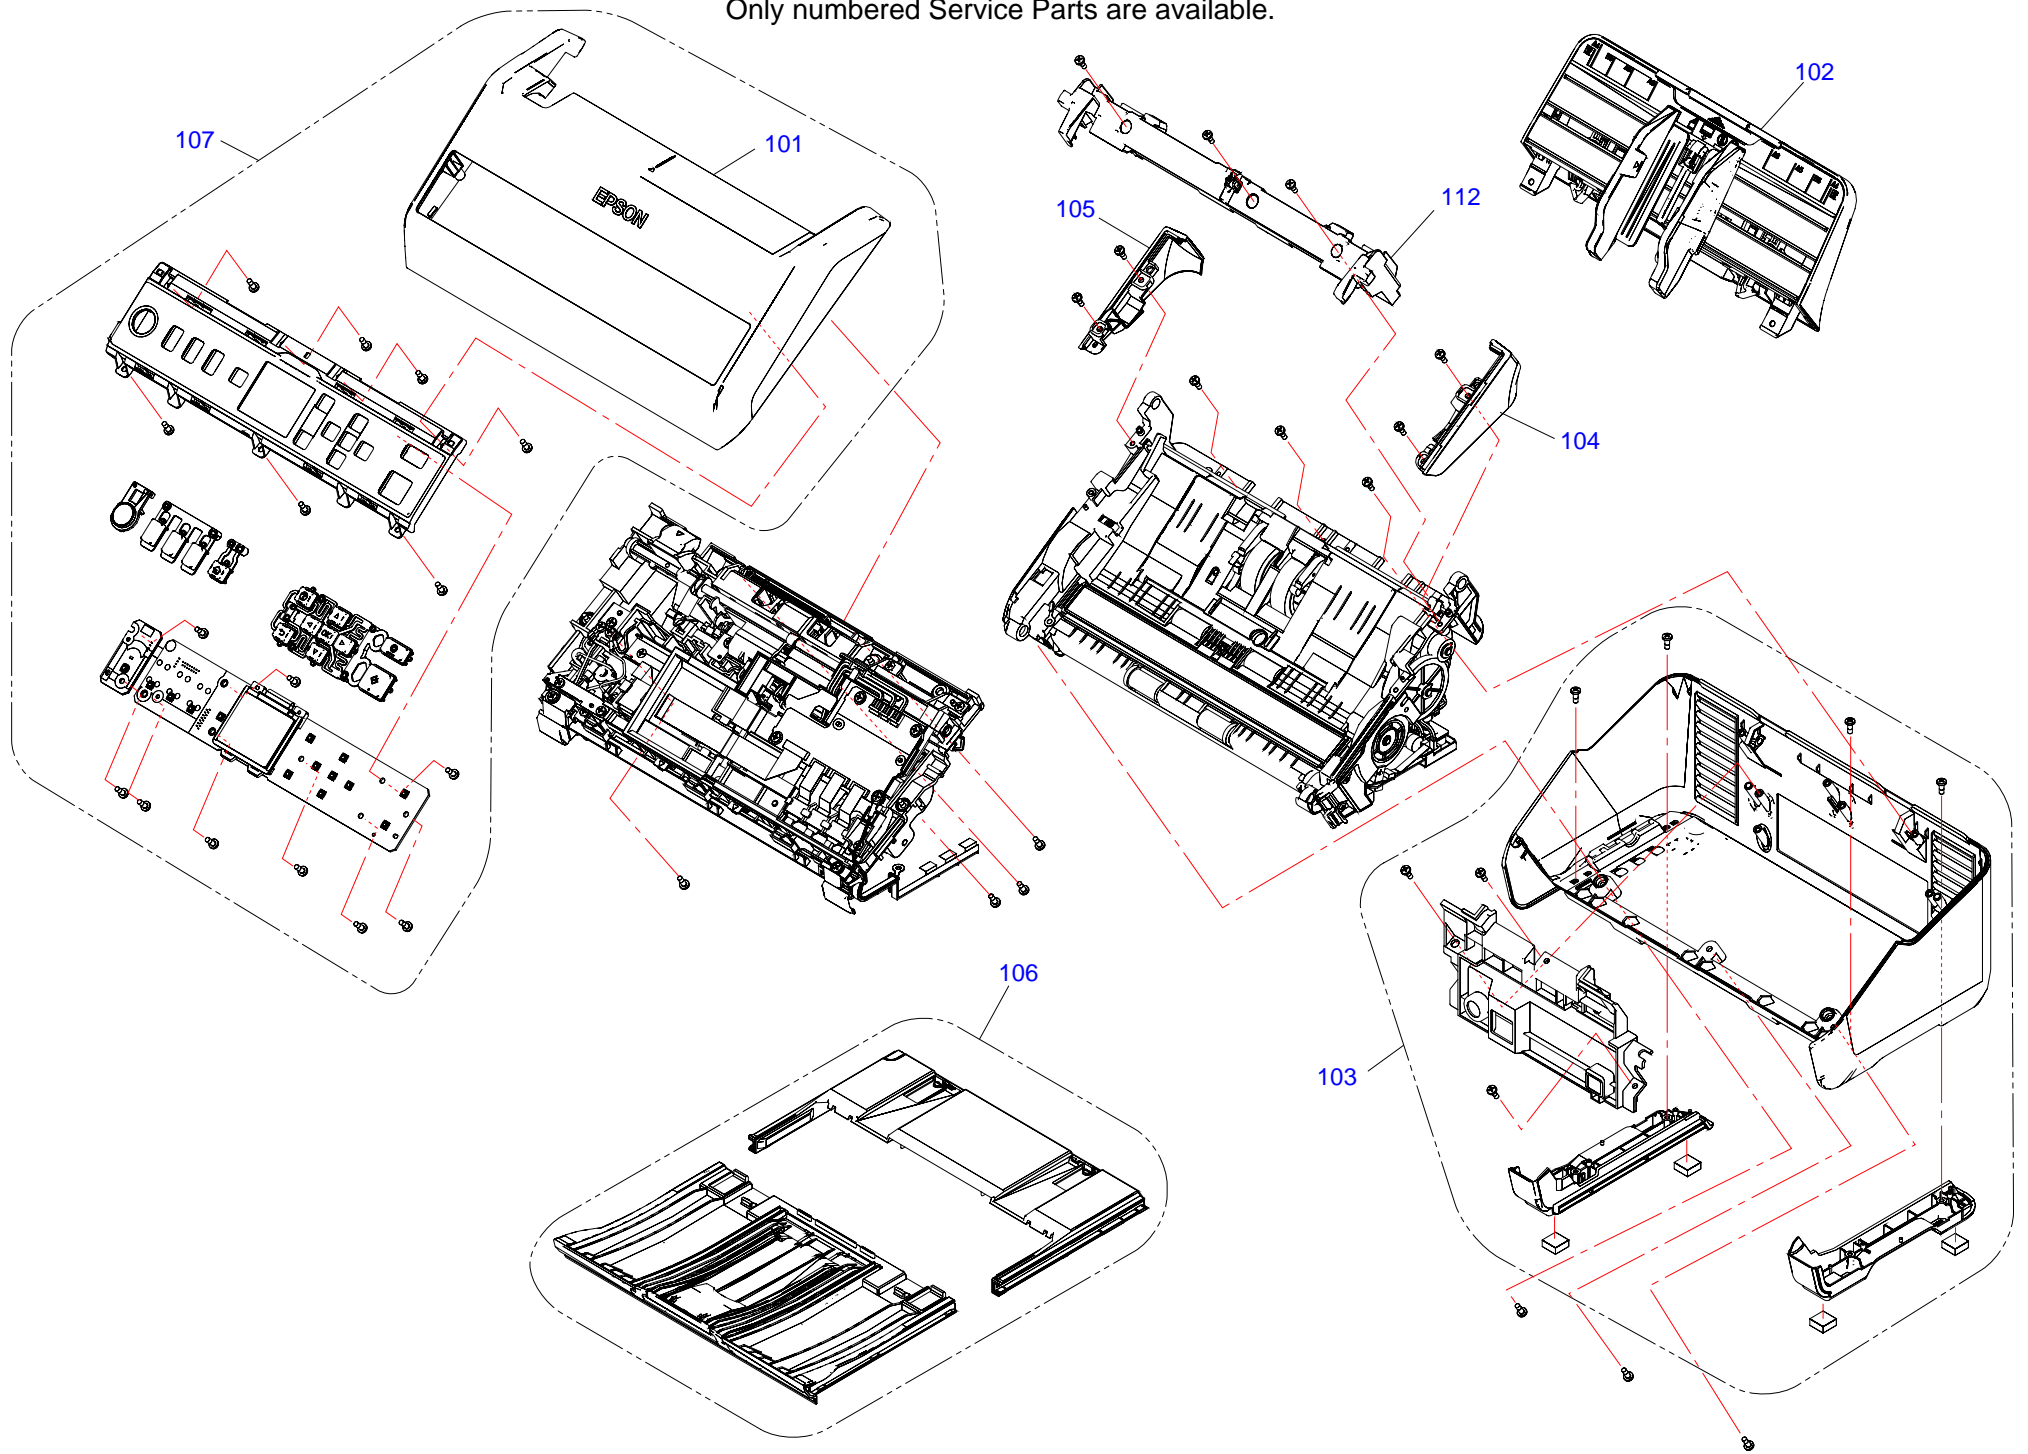

Only numbered Service Parts are available.

Only numbered Service Parts are available.

Only numbered Service Parts are available.

DS-730N

No.3

Rev.01 B259-MECH-011