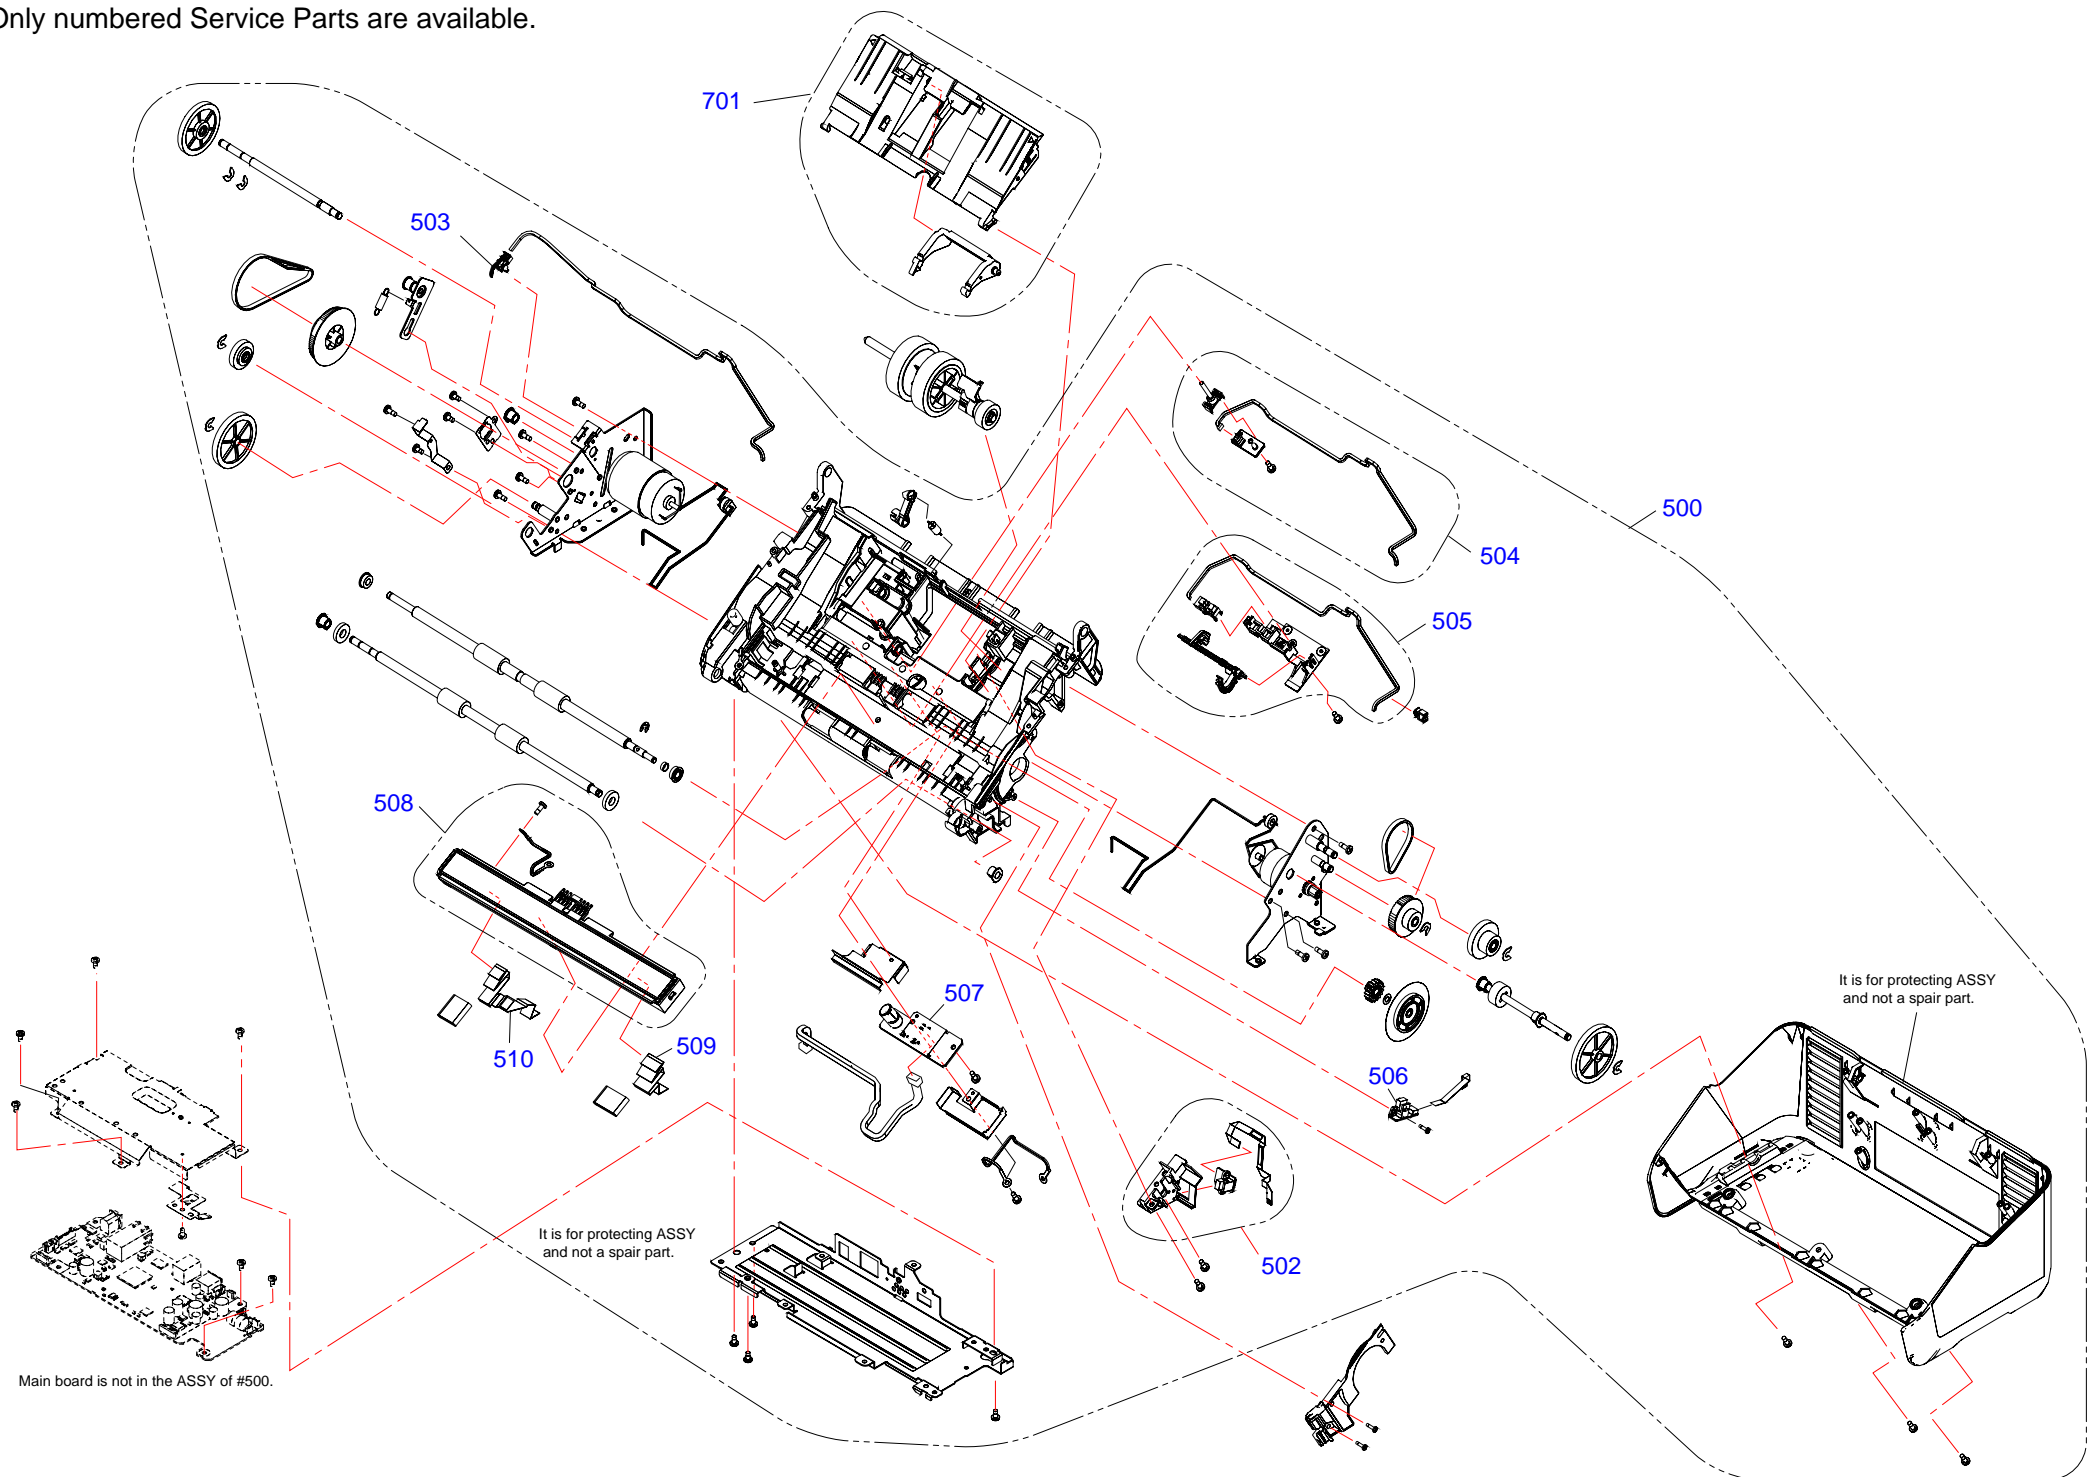

Only numbered Service Parts are available.

Only numbered Service Parts are available.

Only numbered Service Parts are available.

DS-730N

No.3

Rev.01 B259-MECH-011