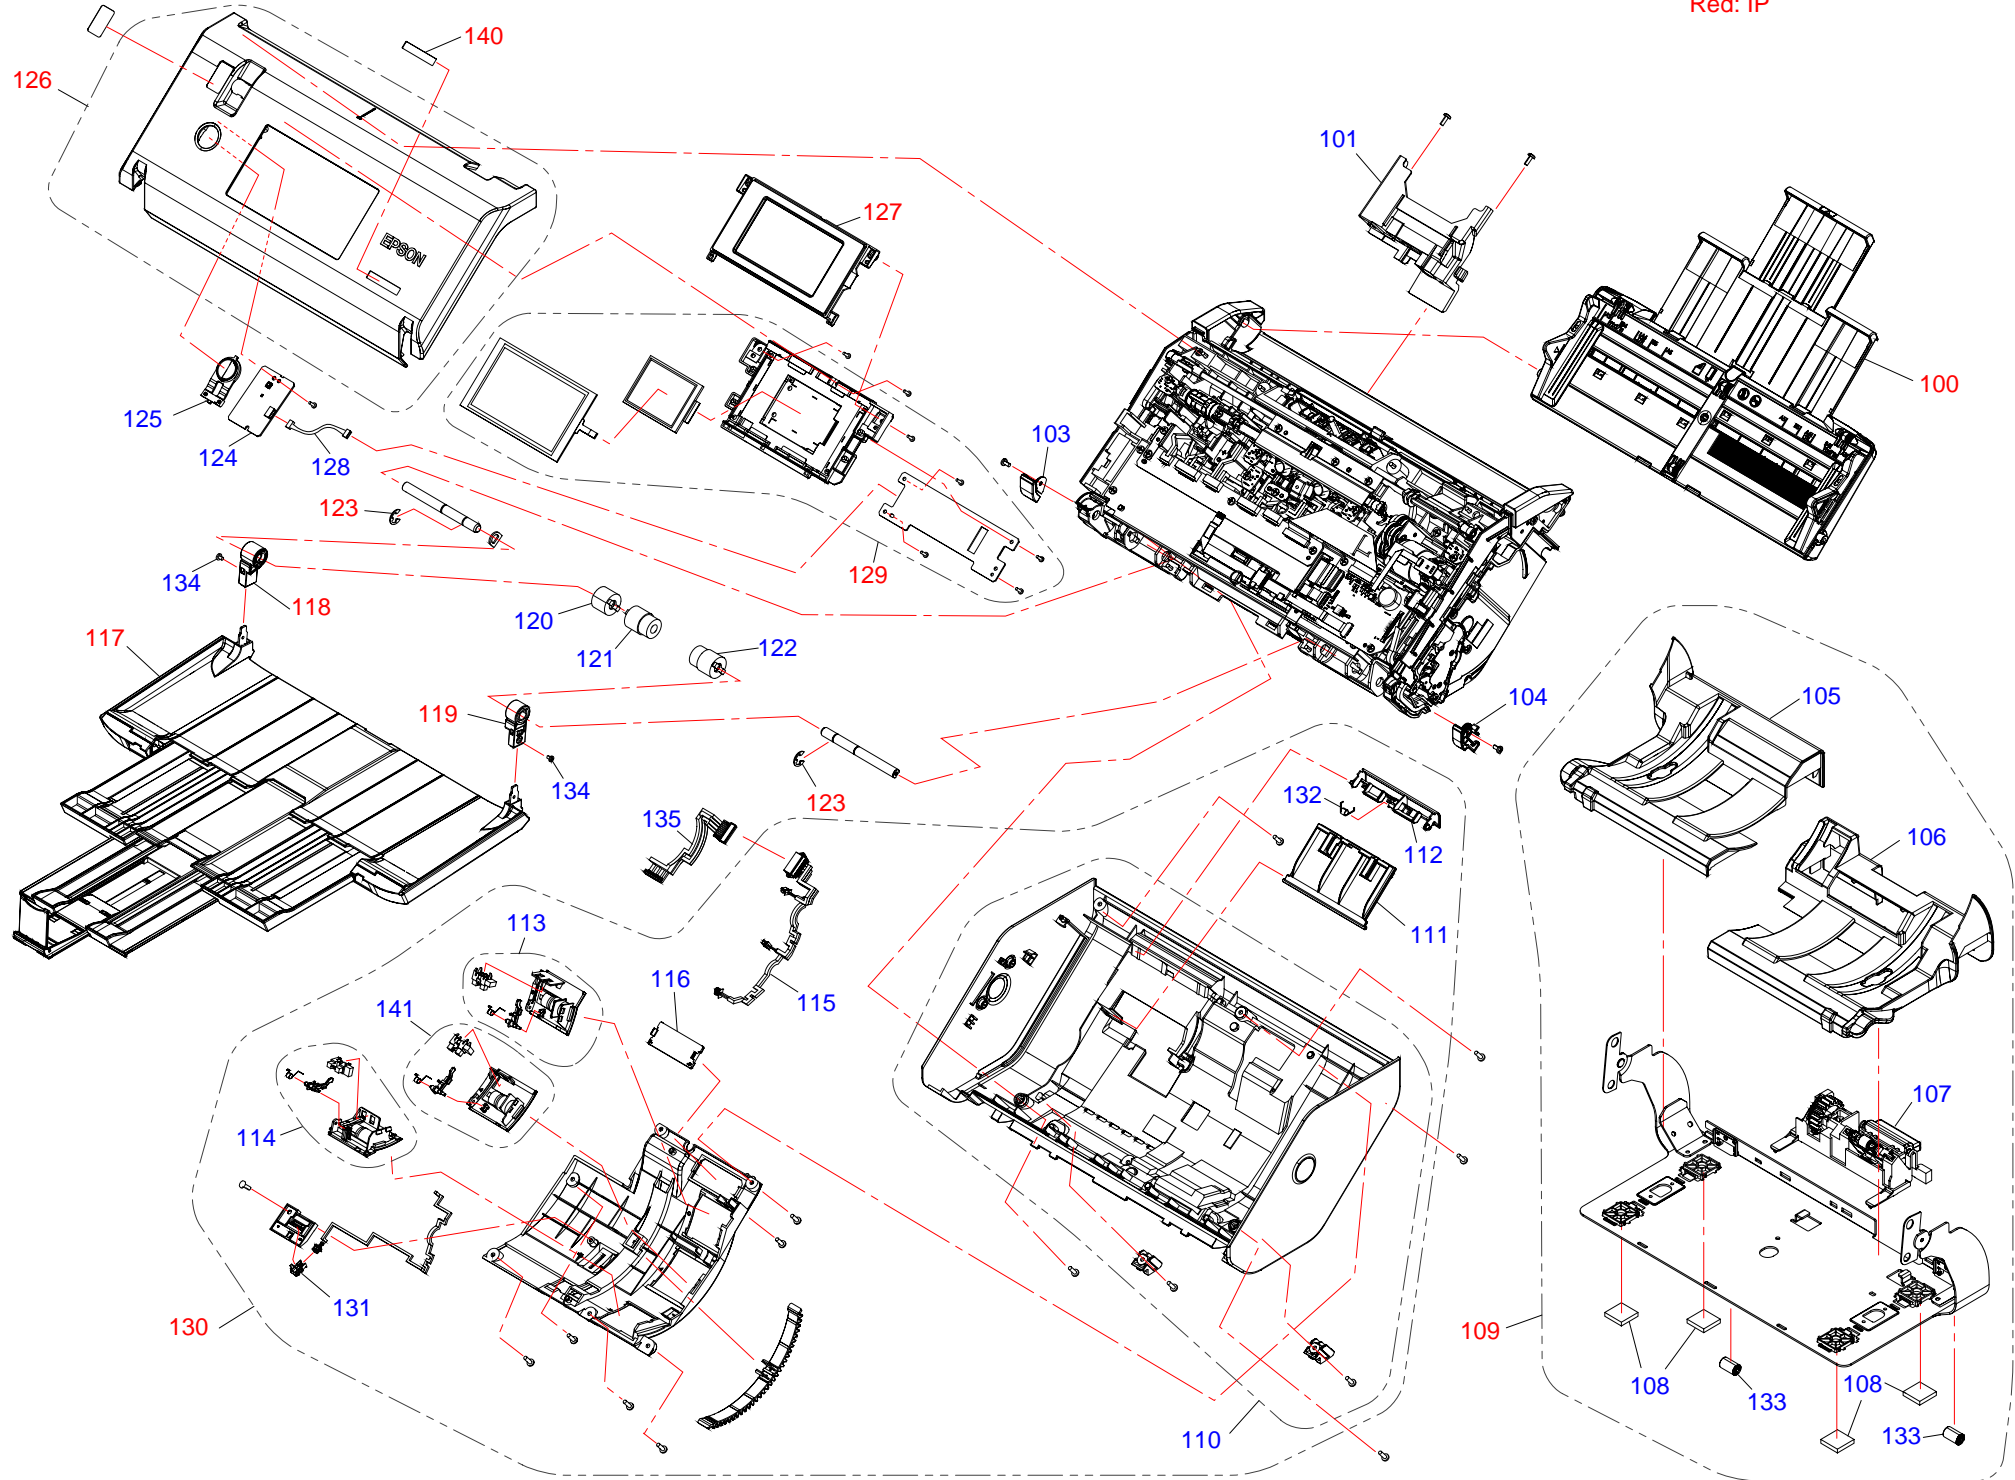

Only numbered Service Parts are available.

Red: IP

DS-32000

No.1

Rev.01 B255-CASE-011

Only numbered Service Parts are available.

Red: IP

Only numbered Service Parts are available.

Red: IP

Only numbered Service Parts are available.

Red: IP