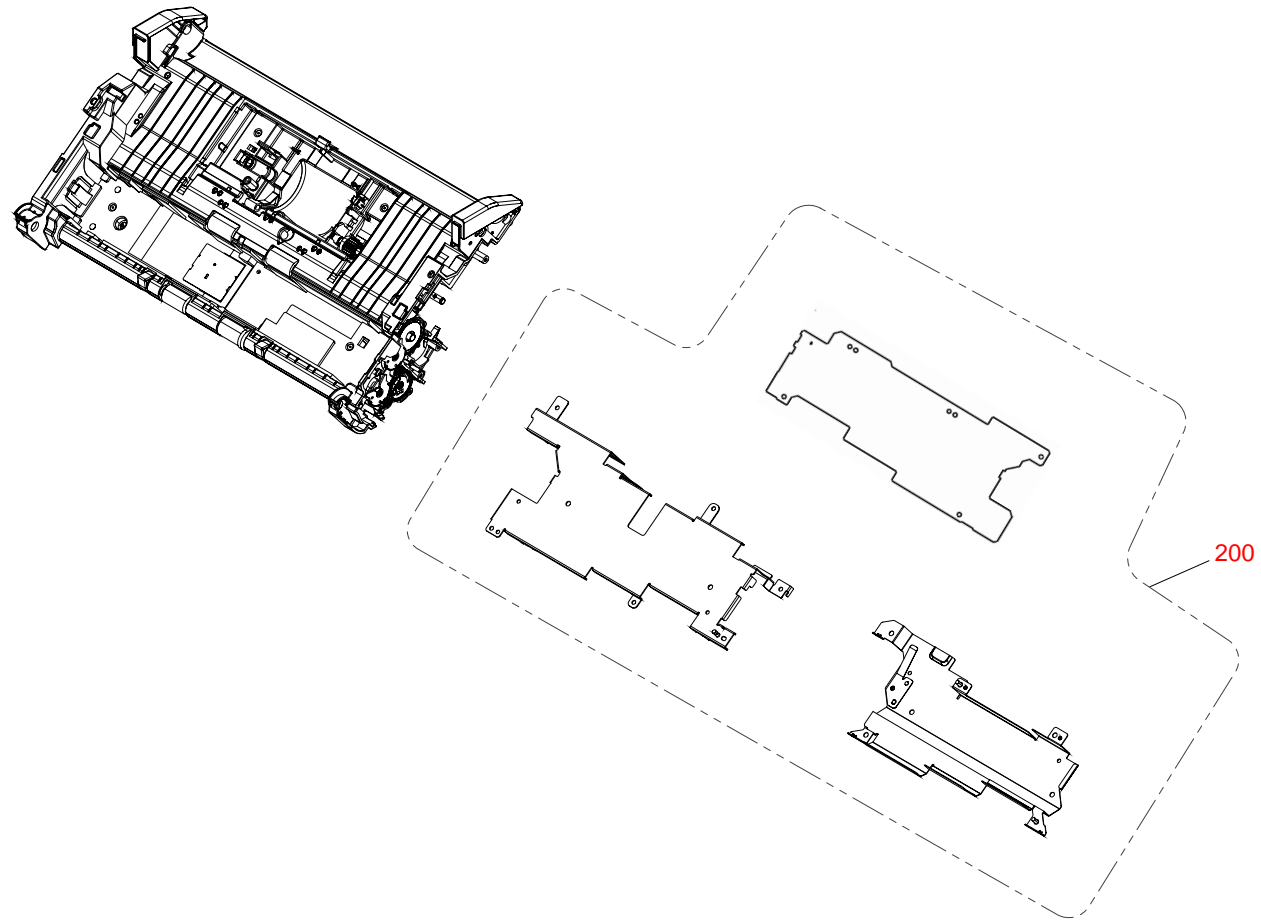

Only numbered Service Parts are available.

Red: IP

DS-32000

No.1

Rev.01 B255-CASE-011

Only numbered Service Parts are available.

Red: IP

Only numbered Service Parts are available.

Red: IP

Only numbered Service Parts are available.

Red: IP