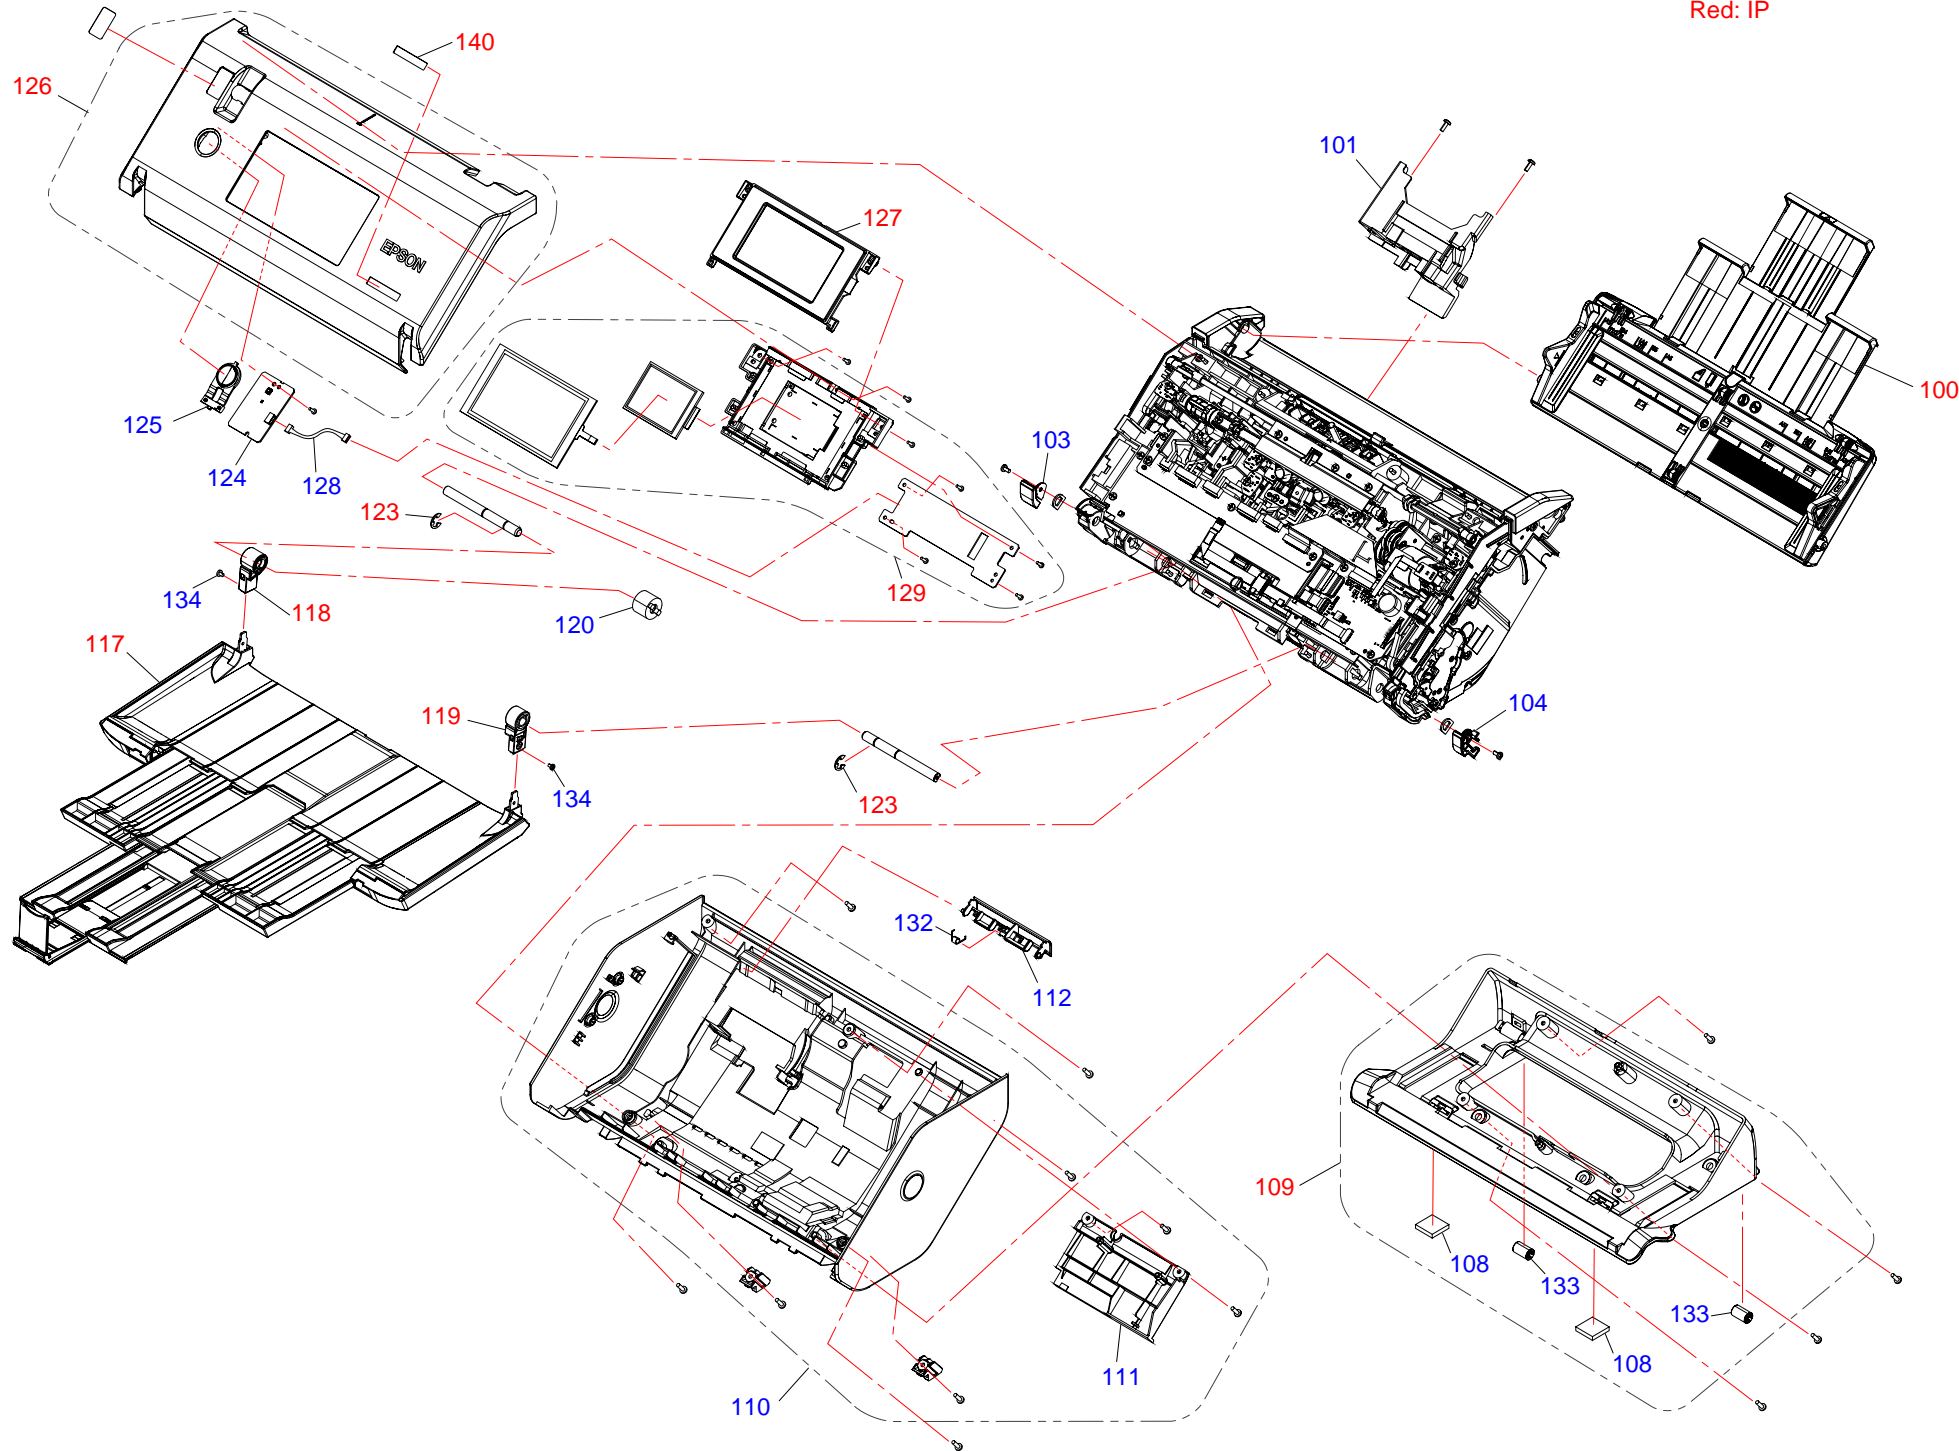

Only numbered Service Parts are available.

Red: IP

DS-30000

No.1

Rev.01 B256-CASE-011

Only numbered Service Parts are available.

Red: IP

Only numbered Service Parts are available.

Red: IP

Only numbered Service Parts are available.

Red: IP